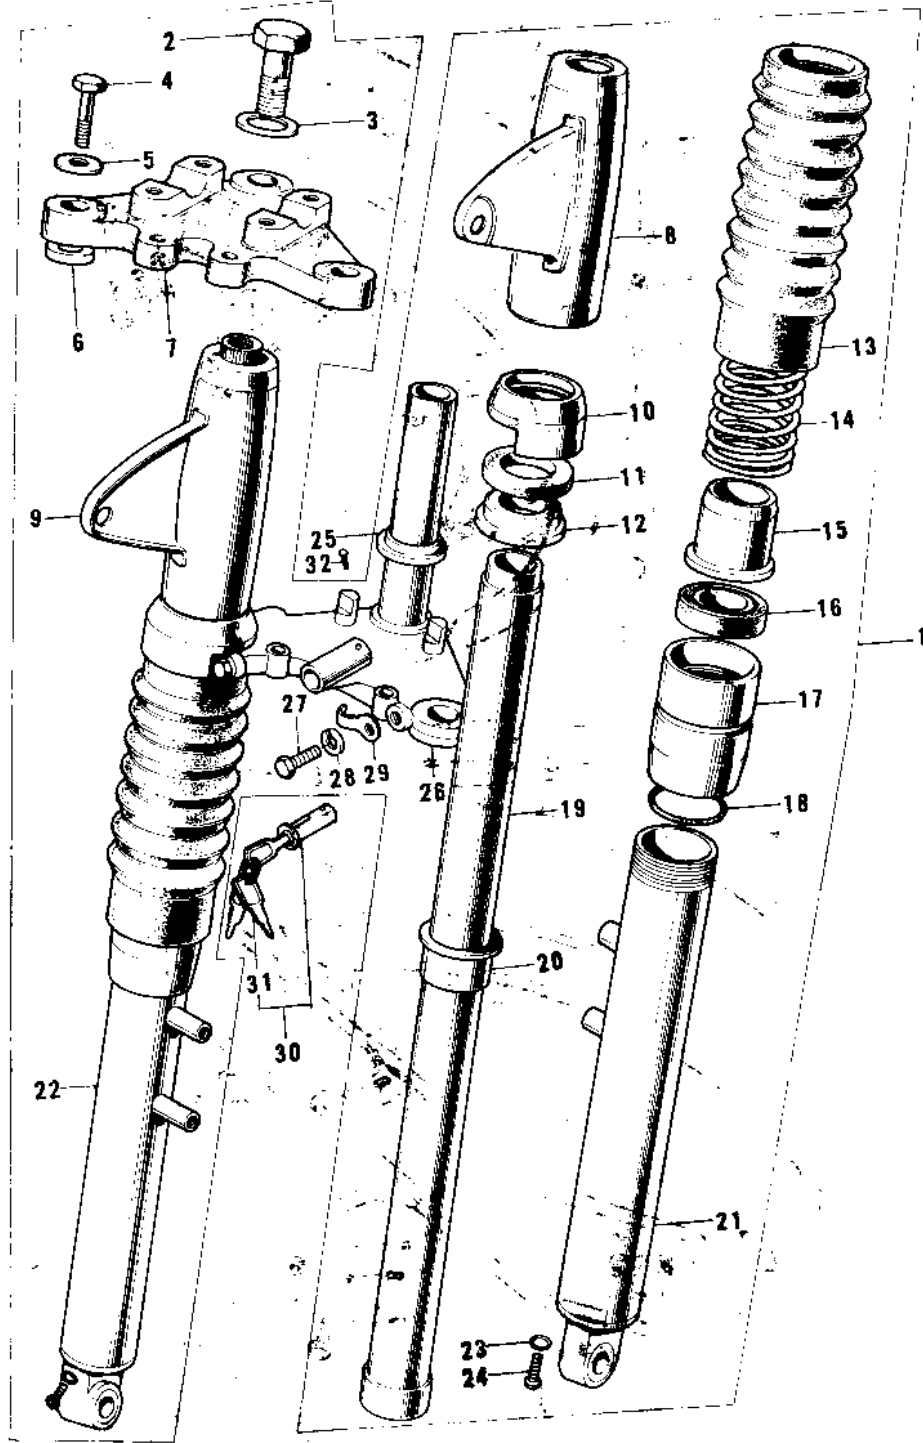

1976 KH100-B7 PARTS DIAGRAM

FRONT FORK

1976 KH100-B7 PARTS LIST

FRONT FORK

ITEM NAME	PART NUMBER	QUANTITY
FORK-FRONT,F.BLACK (Ref # 1)	44001-178-21	1
BOLT STRNG STEM HEAD (Ref # 2)	44041-007	1
WASHER FORK COVER (Ref # 3)	44043-032	1
WASHER STRNG STEM HD (Ref # 3)	44043-016	1
BOLT FORK TOP (Ref # 4)	44041-020	2
WASHER FORK TOP (Ref # 5)	44043-017	2
GASKET INNER TUBE UPP (Ref # 6)	44046-002	2
HEAD STEERING STEM (Ref # 7)	44039-013	1
COVER,L.H FORK (Ref # 8)	44033-077-21	1
COVER,R.H FORK (Ref # 9)	44034-077-21	1
RING FORK COVER (Ref # 10)	44030-004	2
GASKET FORK COVER (Ref # 11)	44045-014	2
GUIDE FORK SPRING (Ref # 12)	44029-011	2
COVER FORK DUST (Ref # 13)	44027-004	2
SPRING FORK (Ref # 14)	44026-020	2
DUST SHIELD FORK (Ref # 15)	44010-015	2
OIL SEAL,FORK (Ref # 16)	44009-021	2
NUT FORK OUTER TUBE (Ref # 17)	44007-008	2
'O' RING OUTER TUBE (Ref # 18)	44046-005	2
TUBE FORK INNER (Ref # 19)	44013-010	2
GUIDE FORK INNER TUBE (Ref # 20)	44015-003	2
TUBE,LH,FORK OUTER (Ref # 21)	44005-029-15	1
TUBE,RH,FORK OUTER (Ref # 22)	44006-028-15	1
GASKET FORK DRAIN PLG (Ref # 23)	44045-002	2
SCREW PAN HEAD 4X8 (Ref # 24)	220B0408	2
CONE LOWER BEARING (Ref # 25)	92047-004	1
STEM STEERING (Ref # 26)	44037-020	1
BOLT PINCH (Ref # 27)	44041-010	2
WASHER SPRING 10MM (Ref # 28)	461F1000	2