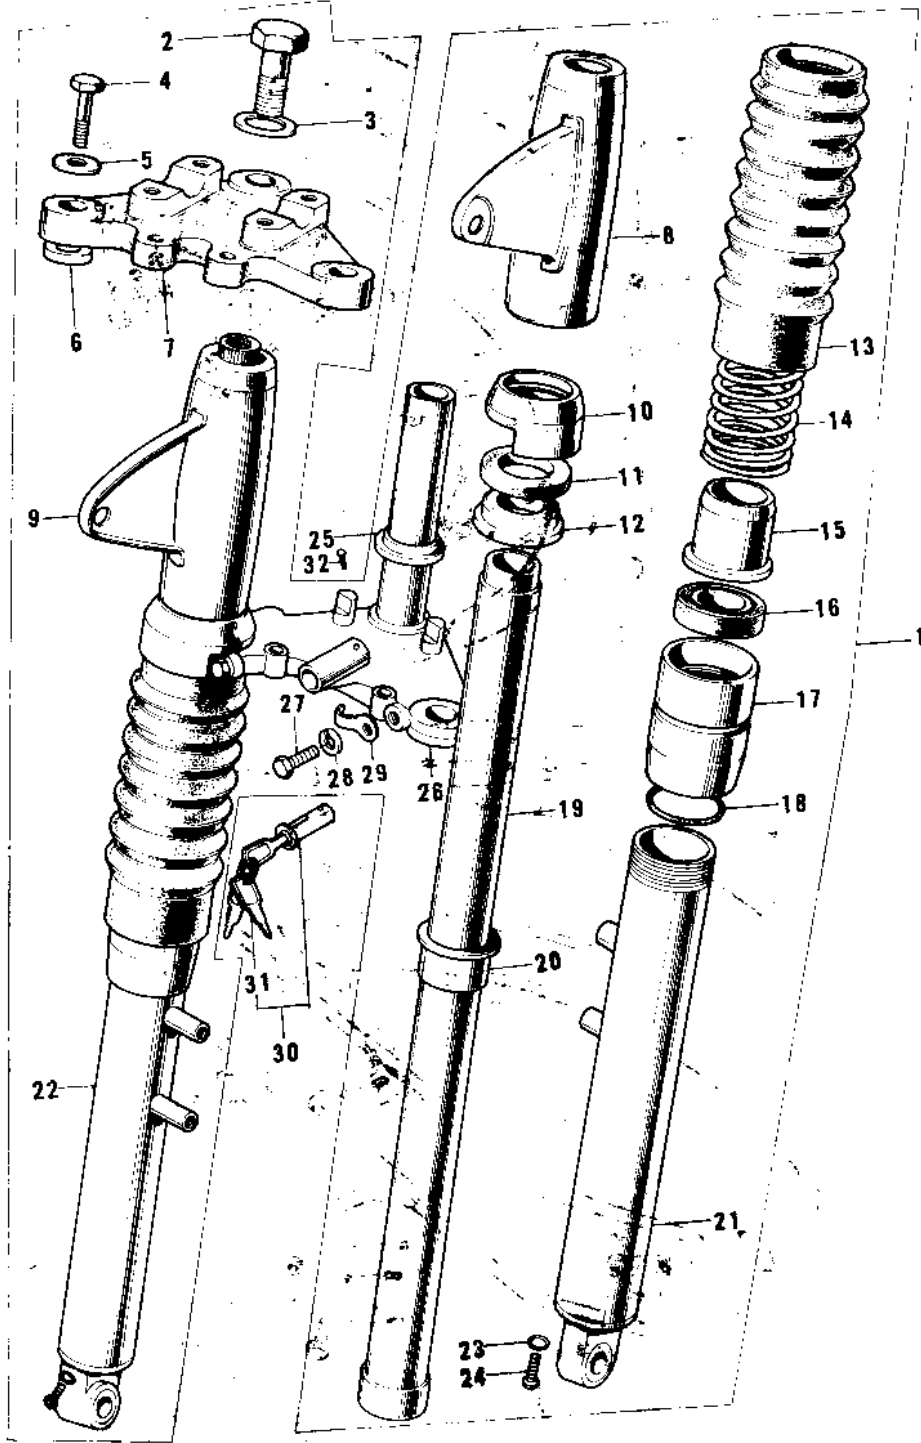

1976 KH100-B7 PARTS DIAGRAM

FRONT FORK

1976 KH100-B7 PARTS LIST

FRONT FORK

ITEM NAME	PART NUMBER	QUANTITY
FORK-FRONT,F.BLACK (Ref # 1)	44001-178-21	1
BOLT STRNG STEM HEAD (Ref # 2)	44041-007	1
WASHER FORK COVER (Ref # 3)	44043-032	1
WASHER STRNG STEM HD (Ref # 3)	44043-016	1
BOLT FORK TOP (Ref # 4)	44041-020	2
WASHER FORK TOP (Ref # 5)	44043-017	2
GASKET INNER TUBE UPP (Ref # 6)	44046-002	2
HEAD STEERING STEM (Ref # 7)	44039-013	1
COVER,L.H FORK (Ref # 8)	44033-077-21	1
COVER,R.H FORK (Ref # 9)	44034-077-21	1
RING FORK COVER (Ref # 10)	44030-004	2
GASKET FORK COVER (Ref # 11)	44045-014	2
GUIDE FORK SPRING (Ref # 12)	44029-011	2
COVER FORK DUST (Ref # 13)	44027-004	2
SPRING FORK (Ref # 14)	44026-020	2
DUST SHIELD FORK (Ref # 15)	44010-015	2
OIL SEAL,FORK (Ref # 16)	44009-021	2
NUT FORK OUTER TUBE (Ref # 17)	44007-008	2
'O' RING OUTER TUBE (Ref # 18)	44046-005	2
TUBE FORK INNER (Ref # 19)	44013-010	2
GUIDE FORK INNER TUBE (Ref # 20)	44015-003	2
TUBE,LH,FORK OUTER (Ref # 21)	44005-029-15	1
TUBE,RH,FORK OUTER (Ref # 22)	44006-028-15	1
GASKET FORK DRAIN PLG (Ref # 23)	44045-002	2
SCREW PAN HEAD 4X8 (Ref # 24)	220B0408	2
CONE LOWER BEARING (Ref # 25)	92047-004	1
STEM STEERING (Ref # 26)	44037-020	1
BOLT PINCH (Ref # 27)	44041-010	2
WASHER SPRING 10MM (Ref # 28)	461F1000	2