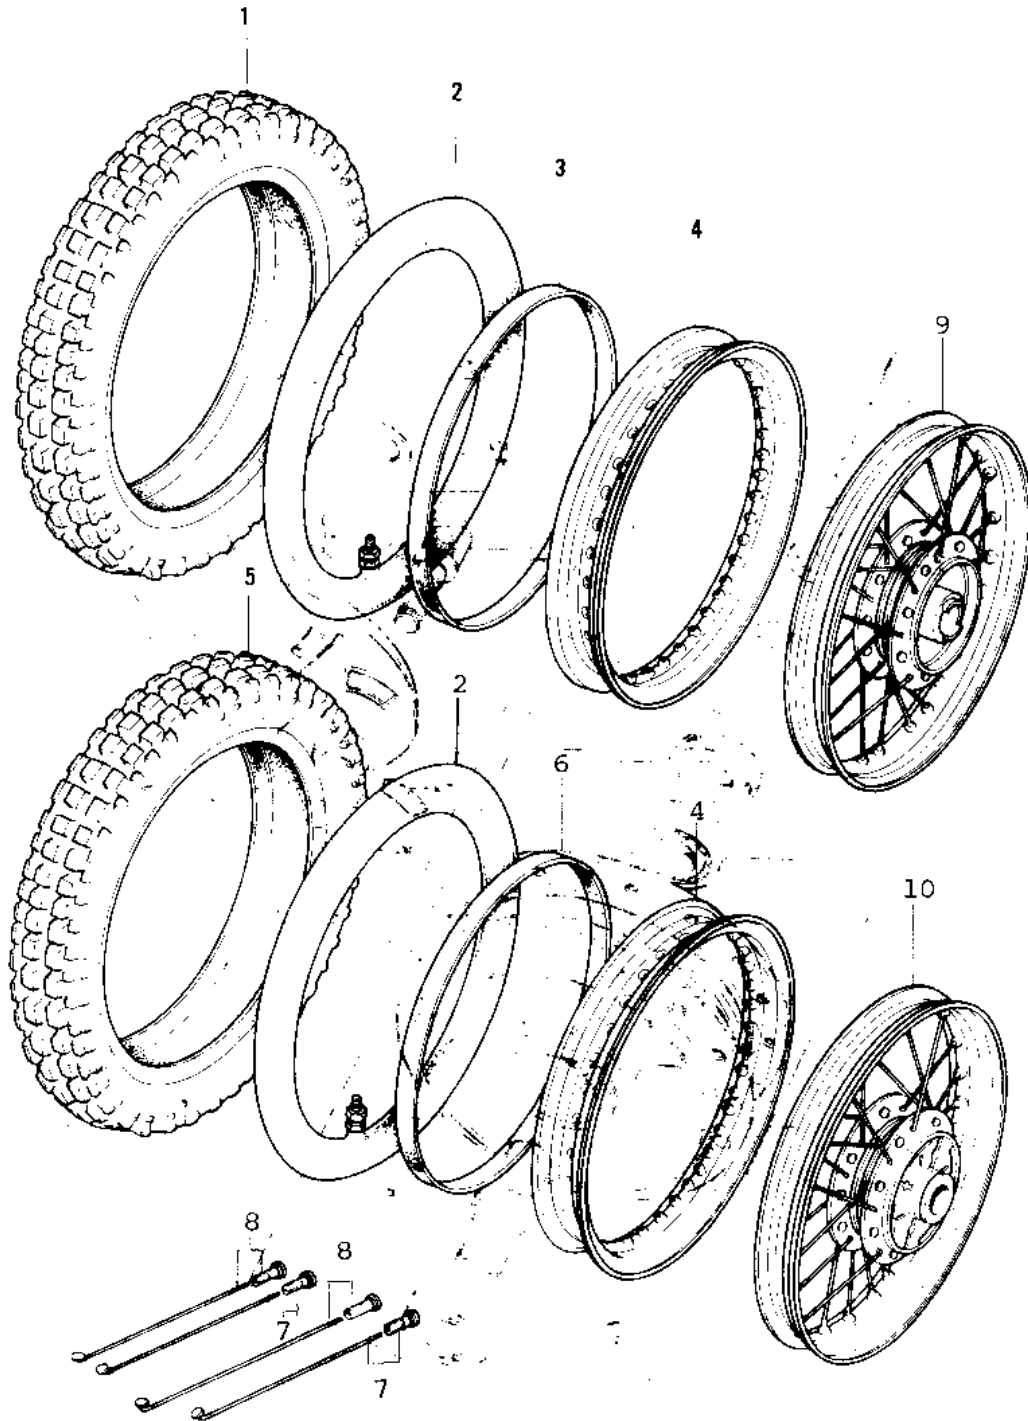

# 1977 KH100-B8 PARTS DIAGRAM

WHEELS/TIRES

## 1977 KH100-B8 PARTS LIST

### WHEELS/TIRES

ITEM NAME	PART NUMBER	QUANTITY
*** N.L.A.*** (Canada) (Ref # 1)	41014-027	
TUBE 250/275-18 (Ref # 2)	41022-032	
BAND,RIM,4.00/5.10-18 (Ref # 3)	41023-1006	
RIM 1.60AX18W (Ref # 4)	41025-011	
BAND,RIM,4.00/5.10-18 (Ref # 4)	41023-1006	
*** N.L.A.*** (Canada) (Ref # 5)	41014-028	
BAND RIM (Ref # 6)	41023-001	
SPOKE-ASY,FR INNER (Ref # 7)	41027-055	
SPOKE-ASY,RR INNER (Ref # 7)	41027-056	
SPOKE-ASY,FR OUTER (Ref # 8)	41028-055	
WHEEL ASSY,FRONT (Ref # 9)	41074-002	
WHEEL ASSY REAR (Ref # 10)	42048-001	