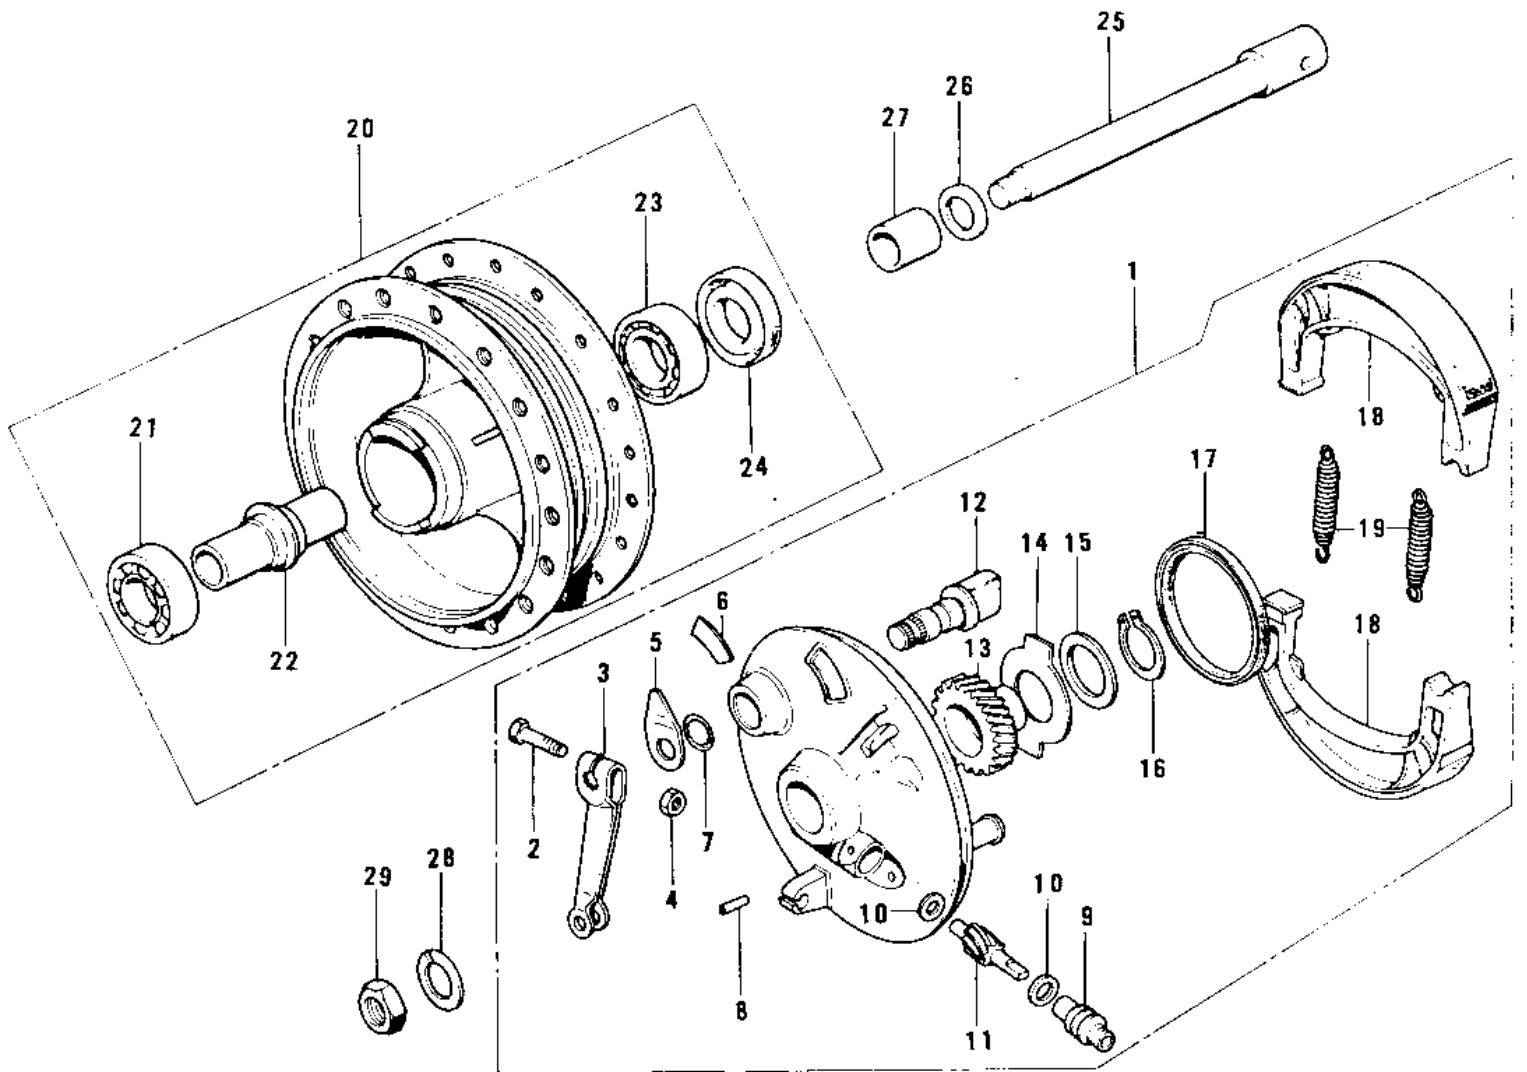

# 1976 KH100-B7 PARTS DIAGRAM

FRONT HUB/BRAKE

# 1976 KH100-B7 PARTS LIST

## FRONT HUB/BRAKE

ITEM NAME	PART NUMBER	QUANTITY
PANEL-ASY,FR BRK (Ref # 1)	41035-083-80	1
BOLT-UPSET (Ref # 2)	112G0630	1
BOLT-UPSET (Ref # 2)	112G0630	AL
LEVER, FRONT BRAKE CAM (Ref # 3)	41053-005	1
NUT,6MM (Ref # 4)	41072-007	1
INDICATOR,BK SHOE (Ref # 5)	41085-008	1
LABEL,FR BRK SHOE (Ref # 6)	41084-002	1
"0" RING,11MM (Ref # 7)	92055-004	1
PIN,SPRING (Ref # 8)	41082-001	1
BUSH,SPEEDMETER CABLE (Ref # 9)	41062-005	1
WASHER THRST SPD PINI (Ref # 10)	41063-001	2
PINION SPEEDOMETER (Ref # 11)	41060-004	1
CAM SHAFT-FRONT BRAKE (Ref # 12)	41050-018	1
GEAR,SPEEDOMETER (Ref # 13)	41059-023	1
RECEIVER,SPEED GEAR (Ref # 14)	41064-010	1
WASHER SPEED GR THRST (Ref # 15)	41065-002	1
CIRCLIP 15MM (Ref # 16)	480J1500	1
OIL SEAL BRAKE PANEL (Ref # 17)	92050-002	1
SHOE-BRAKE (Ref # 18)	41048-1085	2
SPRING,BRAKE SHOE (Ref # 19)	92081-1766	2
DRUM-ASSY,FR BRK (Ref # 20)	41034-1040	1
BEARING BALL #6300Z (Ref # 21)	601B6300Z	1
SPACER FRONT HUB (Ref # 22)	41039-002	1
BEARING BALL #6200 (Ref # 23)	601B6200	1
OIL SEAL FRONT DRUM (Ref # 24)	92050-003	1
AXLE-FRONT (Ref # 25)	41068-039	1
DUST SHIELD FRNT DRUM (Ref # 26)	41042-002	1
COLLAR FRONT HUB R.H (Ref # 27)	41069-002	1
WASHER SPRING 10MM (Ref # 28)	461F1000	1