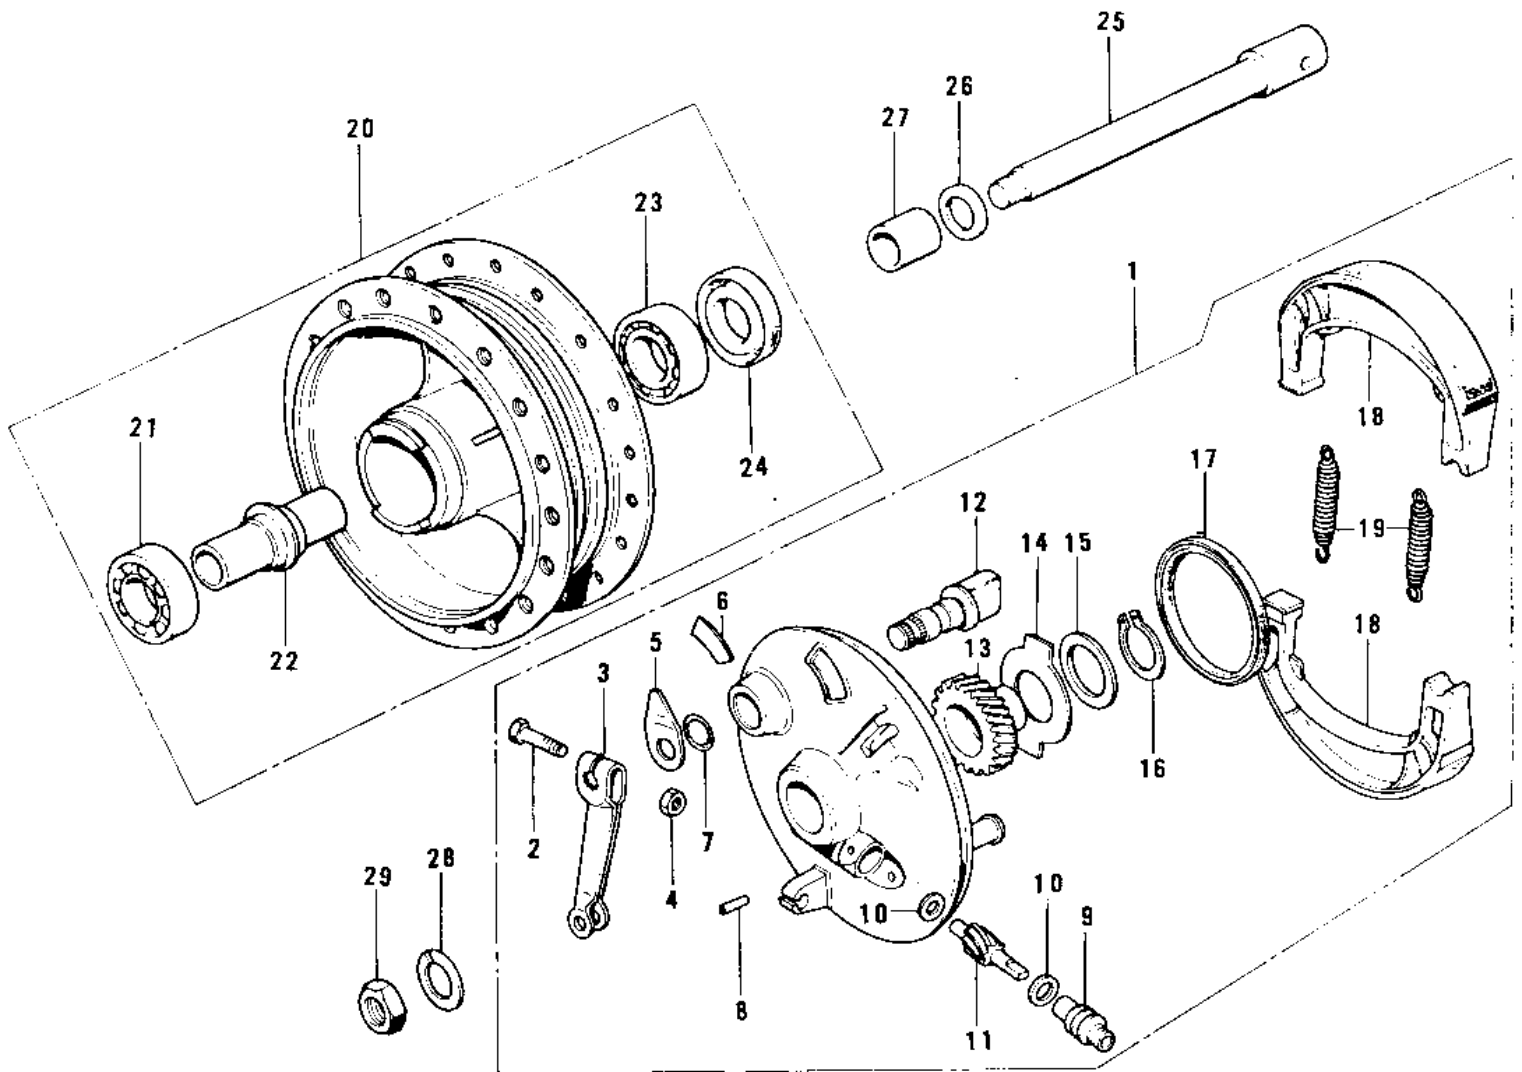

1976 KH100-B7 PARTS DIAGRAM

FRONT HUB/BRAKE

1976 KH100-B7 PARTS LIST

FRONT HUB/BRAKE

ITEM NAME	PART NUMBER	QUANTITY
PANEL-ASY,FR BRK (Ref # 1)	41035-083-80	1
BOLT-UPSET (Ref # 2)	112G0630	1
BOLT-UPSET (Ref # 2)	112G0630	AL
LEVER, FRONT BRAKE CAM (Ref # 3)	41053-005	1
NUT,6MM (Ref # 4)	41072-007	1
INDICATOR,BK SHOE (Ref # 5)	41085-008	1
LABEL,FR BRK SHOE (Ref # 6)	41084-002	1
"0" RING,11MM (Ref # 7)	92055-004	1
PIN,SPRING (Ref # 8)	41082-001	1
BUSH,SPEEDMETER CABLE (Ref # 9)	41062-005	1
WASHER THRST SPD PINI (Ref # 10)	41063-001	2
PINION SPEEDOMETER (Ref # 11)	41060-004	1
CAM SHAFT-FRONT BRAKE (Ref # 12)	41050-018	1
GEAR,SPEEDOMETER (Ref # 13)	41059-023	1
RECEIVER,SPEED GEAR (Ref # 14)	41064-010	1
WASHER SPEED GR THRST (Ref # 15)	41065-002	1
CIRCLIP 15MM (Ref # 16)	480J1500	1
OIL SEAL BRAKE PANEL (Ref # 17)	92050-002	1
SHOE-BRAKE (Ref # 18)	41048-1085	2
SPRING,BRAKE SHOE (Ref # 19)	92081-1766	2
DRUM-ASSY,FR BRK (Ref # 20)	41034-1040	1
BEARING BALL #6300Z (Ref # 21)	601B6300Z	1
SPACER FRONT HUB (Ref # 22)	41039-002	1
BEARING BALL #6200 (Ref # 23)	601B6200	1
OIL SEAL FRONT DRUM (Ref # 24)	92050-003	1
AXLE-FRONT (Ref # 25)	41068-039	1
DUST SHIELD FRNT DRUM (Ref # 26)	41042-002	1
COLLAR FRONT HUB R.H (Ref # 27)	41069-002	1
WASHER SPRING 10MM (Ref # 28)	461F1000	1