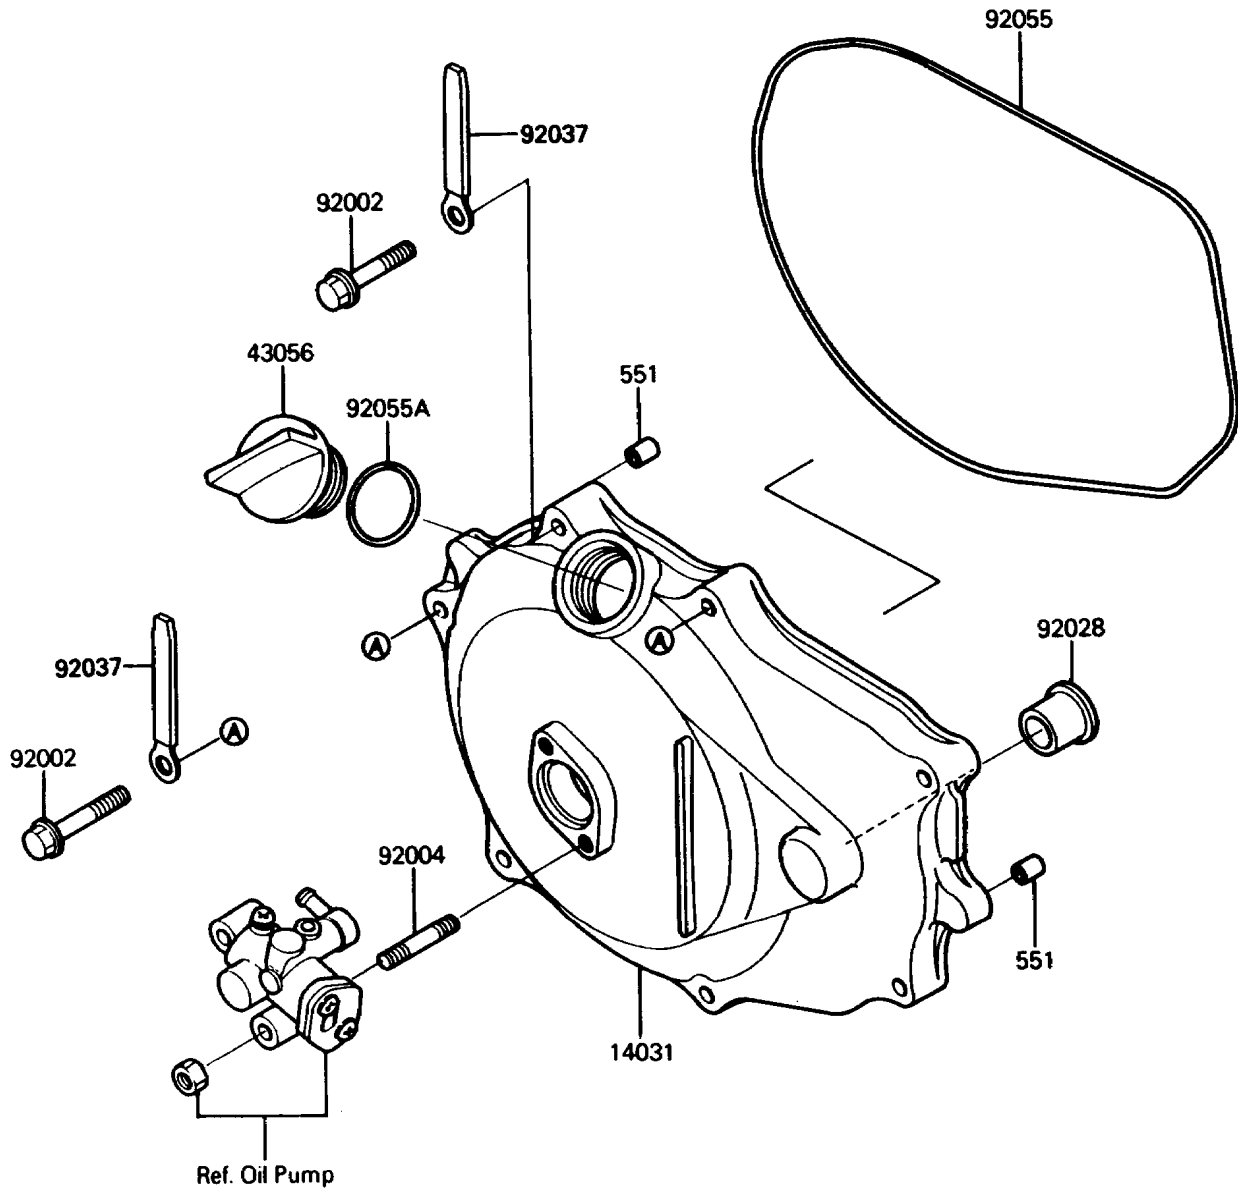

1988 650 SX PARTS DIAGRAM

Engine Cover(s)

E1431-0191

1988 650 SX PARTS LIST

Engine Cover(s)

ITEM NAME	PART NUMBER	QUANTITY
COVER-GENERATOR (Ref # 14031)	14031-3702	1
BREATHER-BRAKE (Ref # 43056)	43056-502	1
BOLT,6X30 (Ref # 92002)	92002-3726	7
STUD (Ref # 92004)	92004-3710	2
BUSHING (Ref # 92028)	92028-3718	1
CLAMP,L=100 (Ref # 92037)	92037-3736	3
RING-O,GENERATOR COVER (Ref # 92055)	92055-3712	1
RING-O (Ref # 92055A)	92055-515	1
PIN-DOWEL (Ref # 551)	551R0812	2