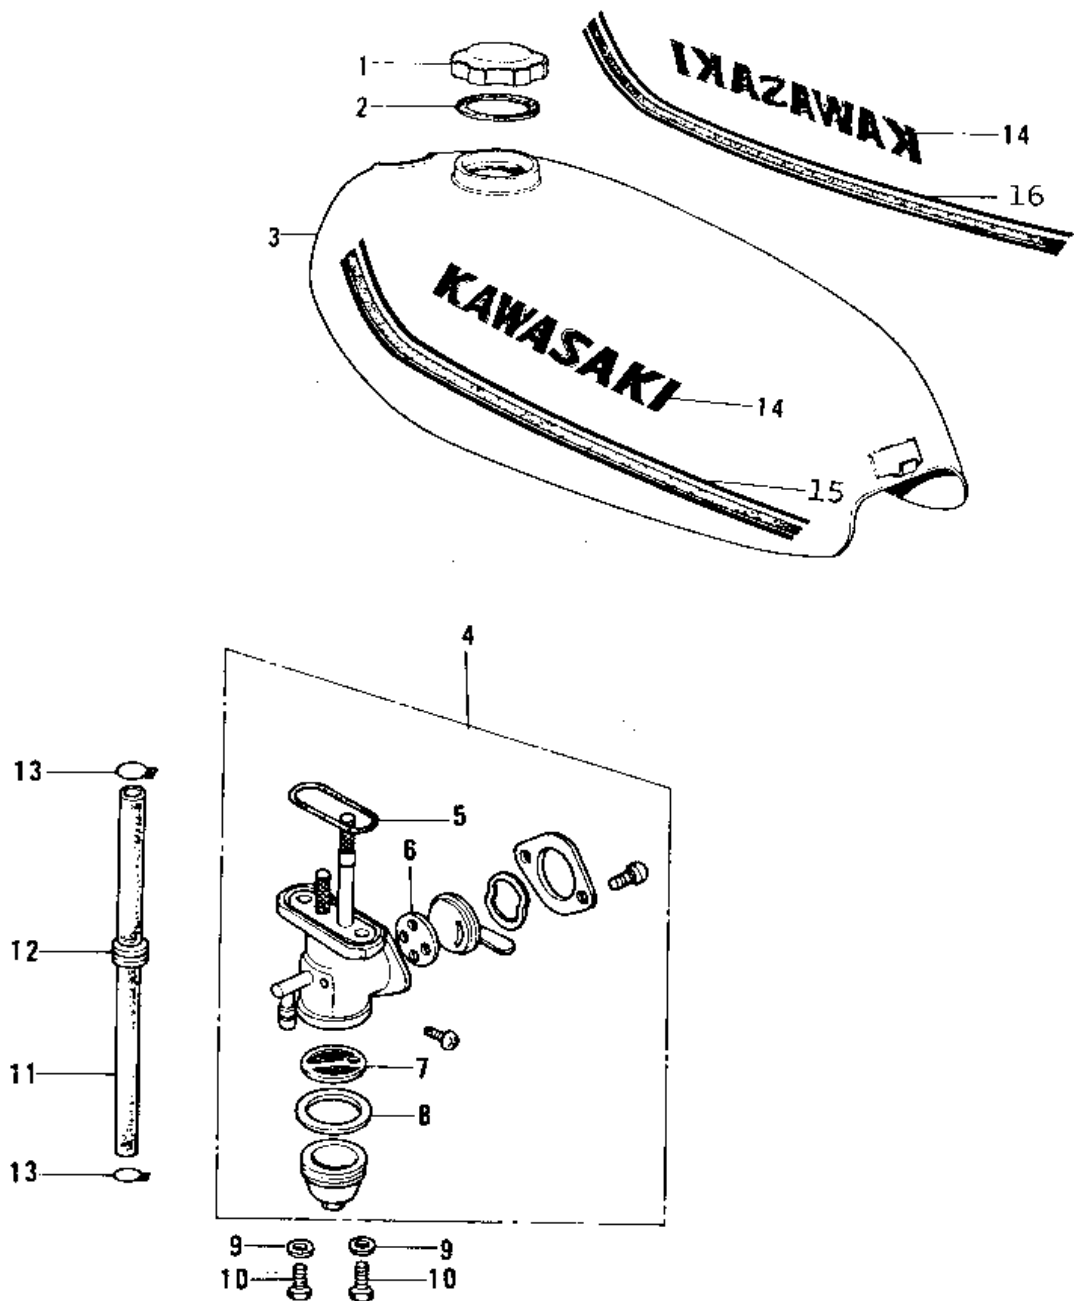

1976 KH100-B7 PARTS DIAGRAM

FUEL TANK

1976 KH100-B7 PARTS LIST

FUEL TANK

ITEM NAME	PART NUMBER	QUANTITY
CAP,FUEL TANK (Ref # 1)	51048-1013	1
GASKET-FUEL TANK CAP (Ref # 2)	51059-007	1
TANK-FUEL,C.R.BLUE (Ref # 3)	51001-094-3S	1
TANK-FUEL,T.GREEN (Ref # 3)	51001-094-4V	1
TAP ASSY,FUEL (Ref # 4)	51023-1001	1
TAP ASSY,FUEL (Ref # 4)	51023-1020	1
"O" RING (Ref # 5)	51039-003	1
GASKET-FUEL COCK LEV (Ref # 6)	92065-094	1
STRAINER,FUEL (Ref # 7)	51038-008	1
GASKET FUEL COCK CUP (Ref # 8)	51037-011	1
WASHER-PLAIN (Ref # 9)	92022-183	2
BOLT-HEX HEAD,6X16 (Ref # 10)	92001-114	2
PIPE,FUEL, (Ref # 11)	92059-100	1
GROMMET PIPE (Ref # 12)	92071-038	1
CLAMP FUEL PIPE (Ref # 13)	92037-010	2
DECAL,FUEL TANK (Ref # 14)	56014-059-SP	2
*** N.L.A.*** (Canada) (Ref # 14)	56014-068-SP	2
DECAL,FUEL TANK (Ref # 15)	56027-320-SP	1
*** N.L.A.*** (Canada) (Ref # 15)	56029-082-SP	1
DECAL,FUEL TANK (Ref # 16)	56027-321-SP	1
*** N.L.A.*** (Canada) (Ref # 16)	56029-083-SP	1