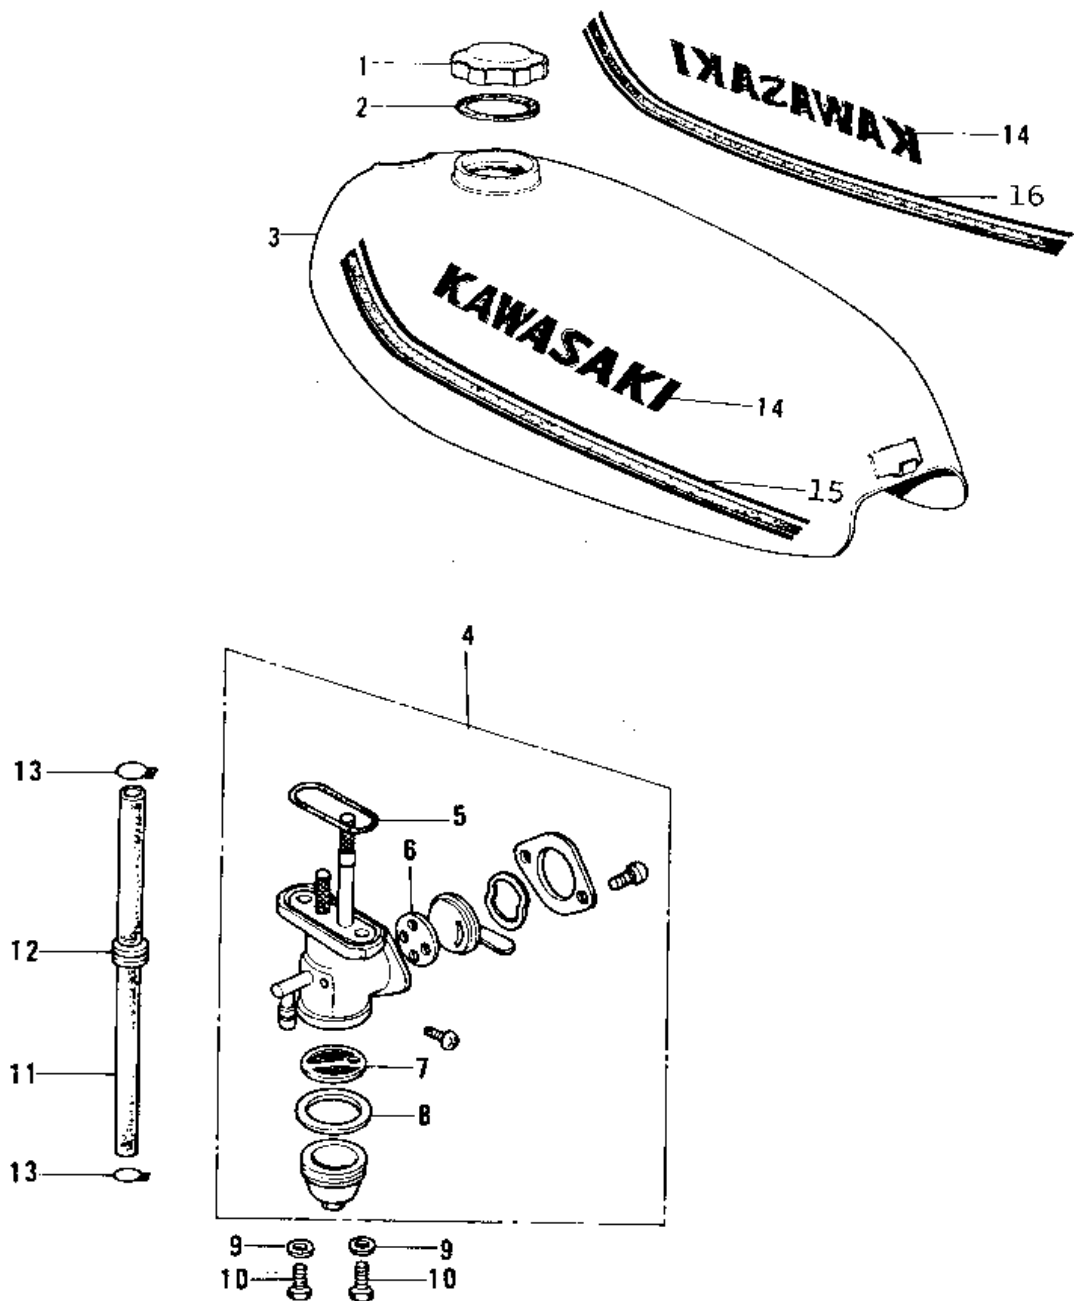

# 1976 KH100-B7 PARTS DIAGRAM

FUEL TANK

# 1976 KH100-B7 PARTS LIST

## FUEL TANK

ITEM NAME	PART NUMBER	QUANTITY
CAP,FUEL TANK (Ref # 1)	51048-1013	1
GASKET-FUEL TANK CAP (Ref # 2)	51059-007	1
TANK-FUEL,C.R.BLUE (Ref # 3)	51001-094-3S	1
TANK-FUEL,T.GREEN (Ref # 3)	51001-094-4V	1
TAP ASSY,FUEL (Ref # 4)	51023-1001	1
TAP ASSY,FUEL (Ref # 4)	51023-1020	1
"O" RING (Ref # 5)	51039-003	1
GASKET-FUEL COCK LEV (Ref # 6)	92065-094	1
STRAINER,FUEL (Ref # 7)	51038-008	1
GASKET FUEL COCK CUP (Ref # 8)	51037-011	1
WASHER-PLAIN (Ref # 9)	92022-183	2
BOLT-HEX HEAD,6X16 (Ref # 10)	92001-114	2
PIPE,FUEL, (Ref # 11)	92059-100	1
GROMMET PIPE (Ref # 12)	92071-038	1
CLAMP FUEL PIPE (Ref # 13)	92037-010	2
DECAL,FUEL TANK (Ref # 14)	56014-059-SP	2
*** N.L.A.*** (Canada) (Ref # 14)	56014-068-SP	2
DECAL,FUEL TANK (Ref # 15)	56027-320-SP	1
*** N.L.A.*** (Canada) (Ref # 15)	56029-082-SP	1
DECAL,FUEL TANK (Ref # 16)	56027-321-SP	1
*** N.L.A.*** (Canada) (Ref # 16)	56029-083-SP	1