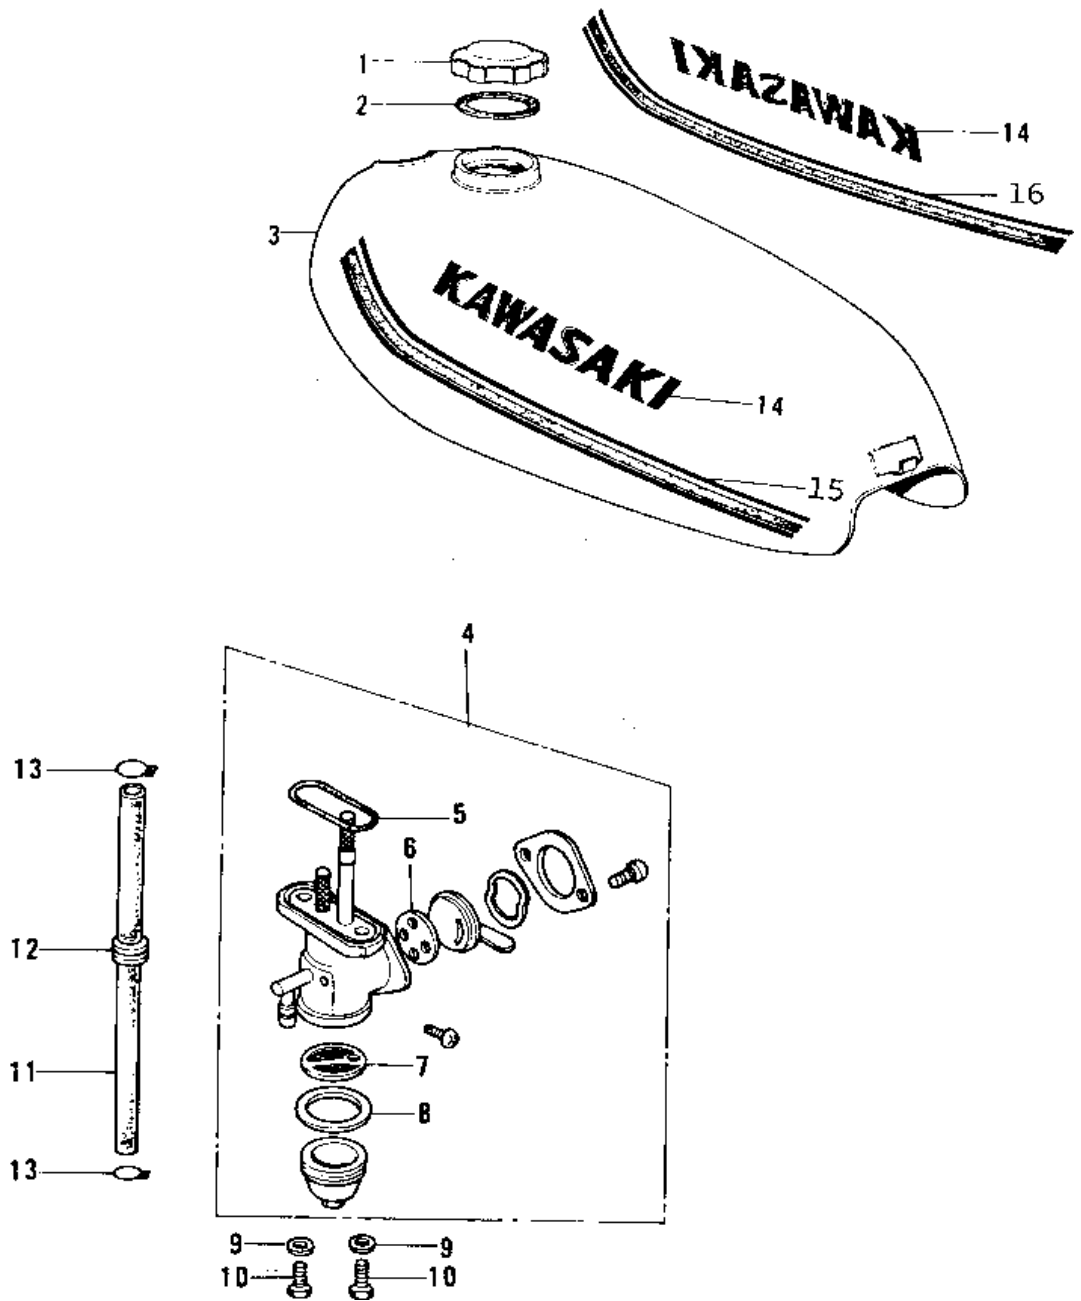

1977 KH100-B8 PARTS DIAGRAM

FUEL TANK

1977 KH100-B8 PARTS LIST

FUEL TANK

ITEM NAME	PART NUMBER	QUANTITY
CAP,FUEL TANK (Ref # 1)	51048-1013	
GASKET-FUEL TANK CAP (Ref # 2)	51059-007	
TANK-FUEL,C.R.BLUE (Ref # 3)	51001-094-3S	
TANK-FUEL,T.GREEN (Ref # 3)	51001-094-4V	
TAP ASSY,FUEL (Ref # 4)	51023-1001	
TAP ASSY,FUEL (Ref # 4)	51023-1020	
"O" RING (Ref # 5)	51039-003	
GASKET-FUEL COCK LEV (Ref # 6)	92065-094	
STRAINER,FUEL (Ref # 7)	51038-008	
GASKET FUEL COCK CUP (Ref # 8)	51037-011	
WASHER-PLAIN (Ref # 9)	92022-183	
BOLT-HEX HEAD,6X16 (Ref # 10)	92001-114	
PIPE,FUEL, (Ref # 11)	92059-100	
GROMMET PIPE (Ref # 12)	92071-038	
CLAMP FUEL PIPE (Ref # 13)	92037-010	
DECAL,FUEL TANK (Ref # 14)	56014-059-SP	
*** N.L.A.*** (Canada) (Ref # 14)	56014-068-SP	
DECAL,FUEL TANK (Ref # 15)	56027-320-SP	
*** N.L.A.*** (Canada) (Ref # 15)	56029-082-SP	
DECAL,FUEL TANK (Ref # 16)	56027-321-SP	
*** N.L.A.*** (Canada) (Ref # 16)	56029-083-SP	