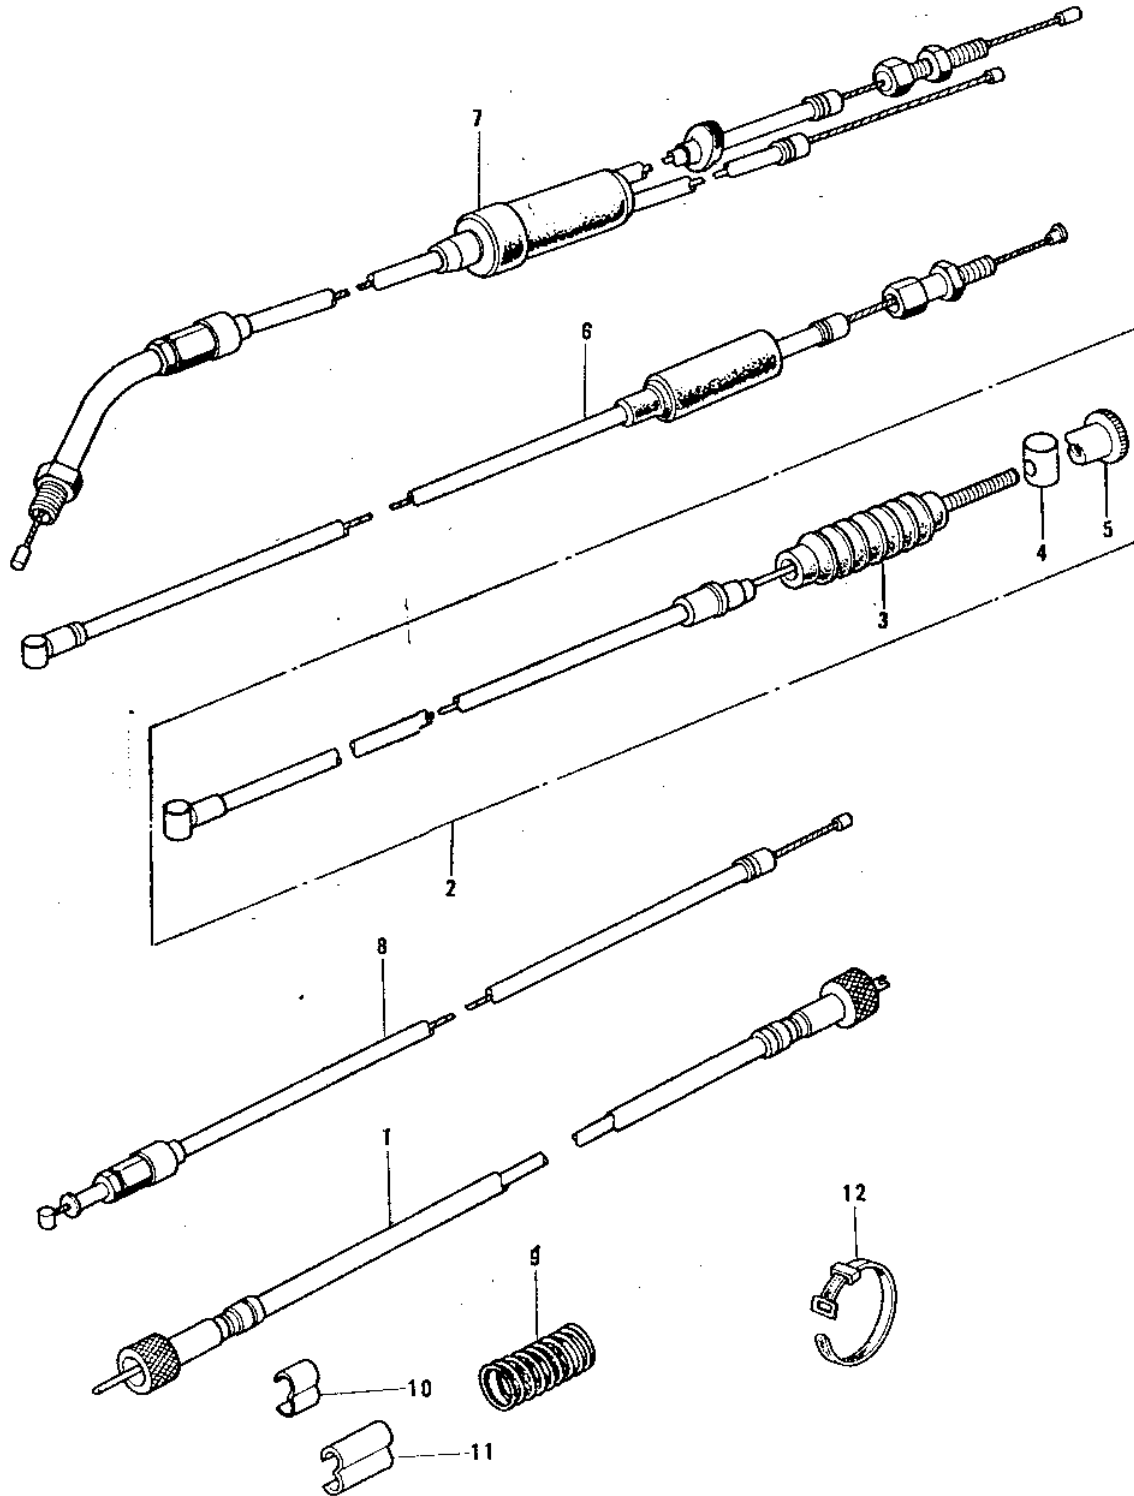

1976 KH100-B7 PARTS DIAGRAM

CABLES

1976 KH100-B7 PARTS LIST

CABLES

ITEM NAME	PART NUMBER	QUANTITY
CABLE,SPEEDOMETER (Ref # 1)	54001-014	1
CABLE, FRONT BRAKE (Ref # 2)	54005-033	1
DUST COVER-BRKE CABLE (Ref # 3)	54009-008	1
JOINT-BRAKE ROD (Ref # 4)	92043-082	1
NUT-BRAKE ROD ADJUST (Ref # 5)	92015-052	1
CABLE,CLUTCH (Ref # 6)	54011-075	1
CABLE,CONTROL (Ref # 7)	54012-115	1
CABLE,STARTER (Ref # 8)	54017-067	1
SPRING,COIL (Ref # 9)	54025-004	1
CLAMP-CABLE (Ref # 10)	92037-069	1
CLAMP-CABLE (Ref # 11)	92037-069	2
BAND,SHORT (Ref # 12)	92072-030	1