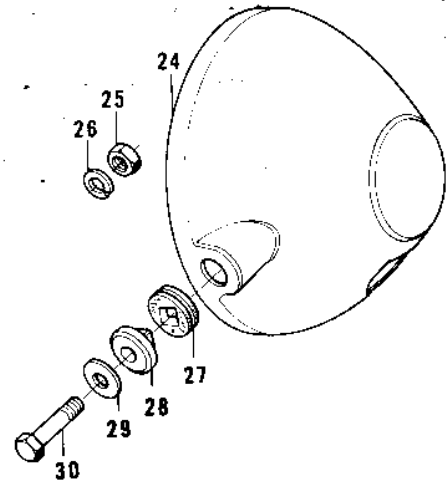

1976 KH100-B7 PARTS DIAGRAM

METER/HEADLIGHT

1976 KH100-B7 PARTS LIST

METER/HEADLIGHT

ITEM NAME	PART NUMBER	QUANTITY
SPEEDOMETER ASSY,MPH (Ref # 1)	25001-093	1
SPEEDOMETER ASSY,KPH (Canada) (Ref # 1)	25001-105	1
COVER-SPEEDOMETER (Ref # 2)	25012-003	1
BRACKET,SPEEDOMETER (Ref # 3)	25008-042	1
WASHER PLAIN 5MM (Ref # 4)	410B0500	2
WASHER SPRING 5MM (Ref # 5)	461F0500	2
NUT,5MM (Ref # 6)	311B0500	2
BULB 6V 1.5W (Ref # 7)	92069-024	2
BULB-6V 3W (Ref # 8)	92069-053	2
SOCKET,SPEEDOMETER (Ref # 9)	25011-050	1
DAMPER RUBB SPEEDMETR (Ref # 10)	92075-024	2
WASHER PLAIN 6MM (Ref # 11)	92022-125	2
WASHER SPRING 6MM (Ref # 12)	461F0600	2
NUT 6MM (Ref # 13)	311B0600	2
LAMP UNIT,HEAD (Ref # 14)	23003-024	1
RIM,HEAD LAMP (Ref # 15)	23006-042	1
RETAINER,SEALED BEAM (Ref # 16)	23072-002	1
SEALED BEAM UNIT (Ref # 17)	23007-055	1
LAMP ASSY-PILOT (Ref # 18)	23016-006	1
SCREW SET,LENS UNIT (Ref # 19)	23013-007	1
CLAMP,HEAD LAMP LENS (Ref # 20)	23009-015	3
SOCKET ASSY,HD LIGHT (Ref # 21)	23008-044	1
COVER,HD LAMP SOCKET (Ref # 22)	23081-001	1
SCREW,PAN HEAD,5X14 (Ref # 23)	23019-025	1
BODY,HEAD LAMP,BLACK (Ref # 24)	23005-049-21	1
NUT,10MM (Ref # 25)	314B1000	2
WASHER SPRING 10MM (Ref # 26)	461F1000	2
DAMPER RUBBER (Ref # 27)	23066-011	2
COLLAR (Ref # 28)	23052-005	2

1976 KH100-B7 PARTS LIST

METER/HEADLIGHT

ITEM NAME	PART NUMBER	QUANTITY
WASHER-PLAIN,10MM (Ref # 29)	411D1000	2
BOLT,HEX HEAD,10X30 (Ref # 30)	92007-041	2