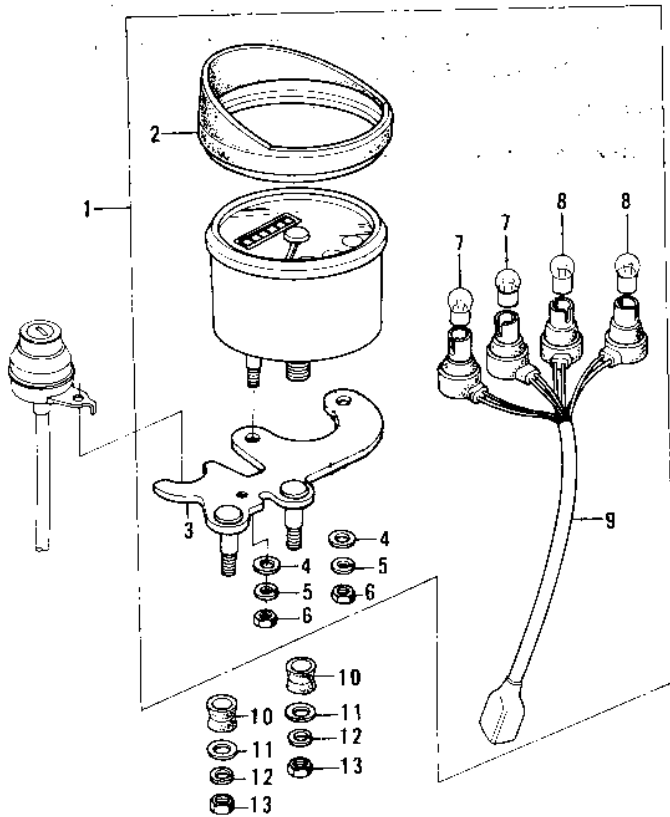

1976 KH100-B7 PARTS DIAGRAM

METER/HEADLIGHT

1976 KH100-B7 PARTS LIST

METER/HEADLIGHT

ITEM NAME	PART NUMBER	QUANTITY
SPEEDOMETER ASSY,MPH (Ref # 1)	25001-093	1
SPEEDOMETER ASSY,KPH (Canada) (Ref # 1)	25001-105	1
COVER-SPEEDOMETER (Ref # 2)	25012-003	1
BRACKET,SPEEDOMETER (Ref # 3)	25008-042	1
WASHER PLAIN 5MM (Ref # 4)	410B0500	2
WASHER SPRING 5MM (Ref # 5)	461F0500	2
NUT,5MM (Ref # 6)	311B0500	2
BULB 6V 1.5W (Ref # 7)	92069-024	2
BULB-6V 3W (Ref # 8)	92069-053	2
SOCKET,SPEEDOMETER (Ref # 9)	25011-050	1
DAMPER RUBB SPEEDMETR (Ref # 10)	92075-024	2
WASHER PLAIN 6MM (Ref # 11)	92022-125	2
WASHER SPRING 6MM (Ref # 12)	461F0600	2
NUT 6MM (Ref # 13)	311B0600	2
LAMP UNIT,HEAD (Ref # 14)	23003-024	1
RIM,HEAD LAMP (Ref # 15)	23006-042	1
RETAINER,SEALED BEAM (Ref # 16)	23072-002	1
SEALED BEAM UNIT (Ref # 17)	23007-055	1
LAMP ASSY-PILOT (Ref # 18)	23016-006	1
SCREW SET,LENS UNIT (Ref # 19)	23013-007	1
CLAMP,HEAD LAMP LENS (Ref # 20)	23009-015	3
SOCKET ASSY,HD LIGHT (Ref # 21)	23008-044	1
COVER,HD LAMP SOCKET (Ref # 22)	23081-001	1
SCREW,PAN HEAD,5X14 (Ref # 23)	23019-025	1
BODY,HEAD LAMP,BLACK (Ref # 24)	23005-049-21	1
NUT,10MM (Ref # 25)	314B1000	2
WASHER SPRING 10MM (Ref # 26)	461F1000	2
DAMPER RUBBER (Ref # 27)	23066-011	2
COLLAR (Ref # 28)	23052-005	2

1976 KH100-B7 PARTS LIST

METER/HEADLIGHT

ITEM NAME	PART NUMBER	QUANTITY
WASHER-PLAIN,10MM (Ref # 29)	411D1000	2
BOLT,HEX HEAD,10X30 (Ref # 30)	92007-041	2