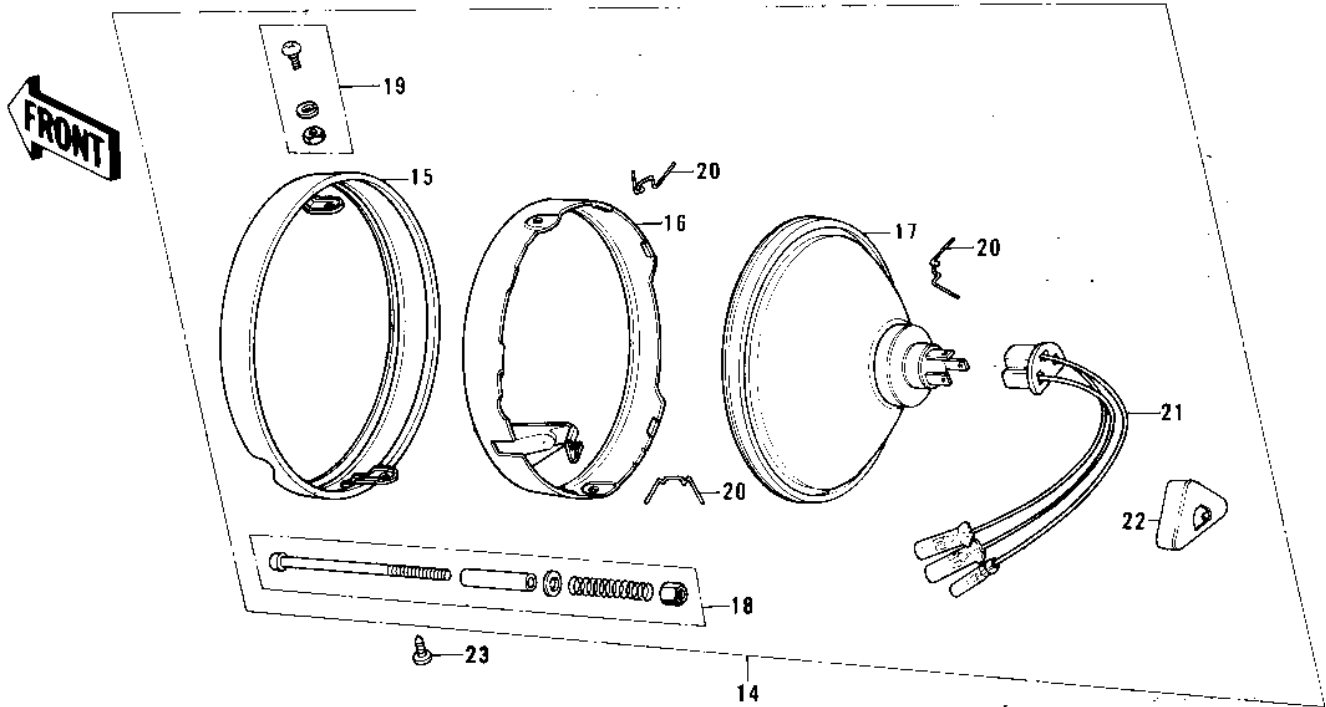

1976 KH100-B7 PARTS DIAGRAM

METER/HEADLIGHT

1976 KH100-B7 PARTS LIST

METER/HEADLIGHT

ITEM NAME	PART NUMBER	QUANTITY
SPEEDOMETER ASSY,MPH (Ref # 1)	25001-093	1
SPEEDOMETER ASSY,KPH (Canada) (Ref # 1)	25001-105	1
COVER-SPEEDOMETER (Ref # 2)	25012-003	1
BRACKET,SPEEDOMETER (Ref # 3)	25008-042	1
WASHER PLAIN 5MM (Ref # 4)	410B0500	2
WASHER SPRING 5MM (Ref # 5)	461F0500	2
NUT,5MM (Ref # 6)	311B0500	2
BULB 6V 1.5W (Ref # 7)	92069-024	2
BULB-6V 3W (Ref # 8)	92069-053	2
SOCKET,SPEEDOMETER (Ref # 9)	25011-050	1
DAMPER RUBB SPEEDMETR (Ref # 10)	92075-024	2
WASHER PLAIN 6MM (Ref # 11)	92022-125	2
WASHER SPRING 6MM (Ref # 12)	461F0600	2
NUT 6MM (Ref # 13)	311B0600	2
LAMP UNIT,HEAD (Ref # 14)	23003-024	1
RIM,HEAD LAMP (Ref # 15)	23006-042	1
RETAINER,SEALED BEAM (Ref # 16)	23072-002	1
SEALED BEAM UNIT (Ref # 17)	23007-055	1
LAMP ASSY-PILOT (Ref # 18)	23016-006	1
SCREW SET,LENS UNIT (Ref # 19)	23013-007	1
CLAMP,HEAD LAMP LENS (Ref # 20)	23009-015	3
SOCKET ASSY,HD LIGHT (Ref # 21)	23008-044	1
COVER,HD LAMP SOCKET (Ref # 22)	23081-001	1
SCREW,PAN HEAD,5X14 (Ref # 23)	23019-025	1
BODY,HEAD LAMP,BLACK (Ref # 24)	23005-049-21	1
NUT,10MM (Ref # 25)	314B1000	2
WASHER SPRING 10MM (Ref # 26)	461F1000	2
DAMPER RUBBER (Ref # 27)	23066-011	2
COLLAR (Ref # 28)	23052-005	2

1976 KH100-B7 PARTS LIST

METER/HEADLIGHT

ITEM NAME	PART NUMBER	QUANTITY
WASHER-PLAIN,10MM (Ref # 29)	411D1000	2
BOLT,HEX HEAD,10X30 (Ref # 30)	92007-041	2