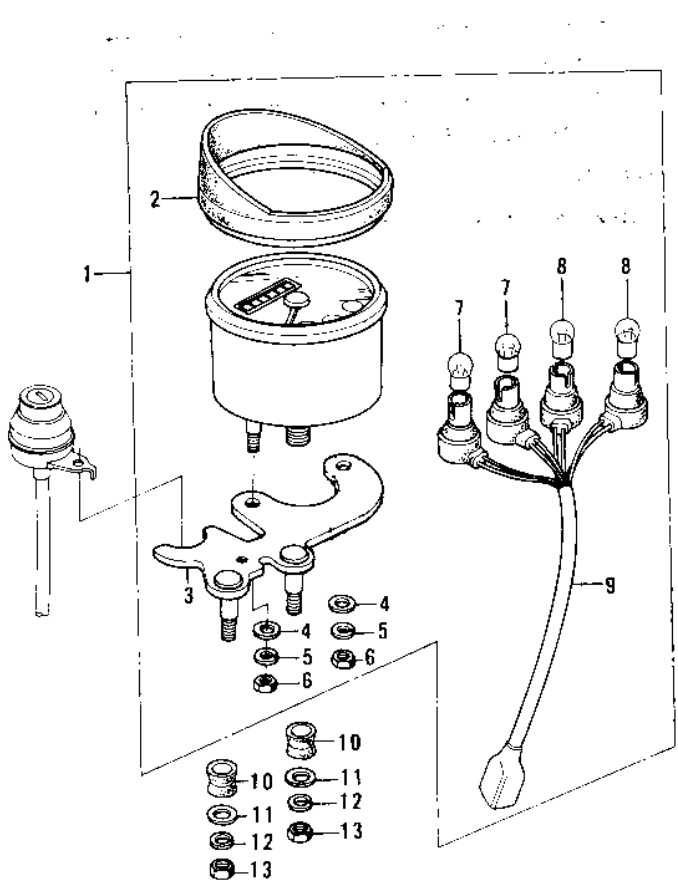

1976 KH100-B7 PARTS DIAGRAM

METER/HEADLIGHT

1976 KH100-B7 PARTS LIST

METER/HEADLIGHT

ITEM NAME	PART NUMBER	QUANTITY
SPEEDOMETER ASSY,MPH (Ref # 1)	25001-093	1
SPEEDOMETER ASSY,KPH (Canada) (Ref # 1)	25001-105	1
COVER-SPEEDOMETER (Ref # 2)	25012-003	1
BRACKET,SPEEDOMETER (Ref # 3)	25008-042	1
WASHER PLAIN 5MM (Ref # 4)	410B0500	2
WASHER SPRING 5MM (Ref # 5)	461F0500	2
NUT,5MM (Ref # 6)	311B0500	2
BULB 6V 1.5W (Ref # 7)	92069-024	2
BULB-6V 3W (Ref # 8)	92069-053	2
SOCKET,SPEEDOMETER (Ref # 9)	25011-050	1
DAMPER RUBB SPEEDMETR (Ref # 10)	92075-024	2
WASHER PLAIN 6MM (Ref # 11)	92022-125	2
WASHER SPRING 6MM (Ref # 12)	461F0600	2
NUT 6MM (Ref # 13)	311B0600	2
LAMP UNIT,HEAD (Ref # 14)	23003-024	1
RIM,HEAD LAMP (Ref # 15)	23006-042	1
RETAINER,SEALED BEAM (Ref # 16)	23072-002	1
SEALED BEAM UNIT (Ref # 17)	23007-055	1
LAMP ASSY-PILOT (Ref # 18)	23016-006	1
SCREW SET,LENS UNIT (Ref # 19)	23013-007	1
CLAMP,HEAD LAMP LENS (Ref # 20)	23009-015	3
SOCKET ASSY,HD LIGHT (Ref # 21)	23008-044	1
COVER,HD LAMP SOCKET (Ref # 22)	23081-001	1
SCREW,PAN HEAD,5X14 (Ref # 23)	23019-025	1
BODY,HEAD LAMP,BLACK (Ref # 24)	23005-049-21	1
NUT,10MM (Ref # 25)	314B1000	2
WASHER SPRING 10MM (Ref # 26)	461F1000	2
DAMPER RUBBER (Ref # 27)	23066-011	2
COLLAR (Ref # 28)	23052-005	2

1976 KH100-B7 PARTS LIST

METER/HEADLIGHT

ITEM NAME	PART NUMBER	QUANTITY
WASHER-PLAIN,10MM (Ref # 29)	411D1000	2
BOLT,HEX HEAD,10X30 (Ref # 30)	92007-041	2