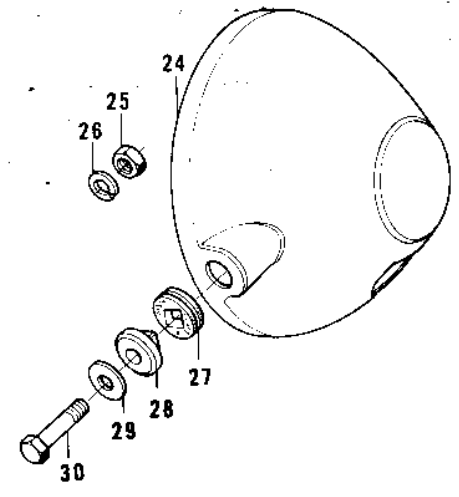

1976 KH100-B7 PARTS DIAGRAM

METER/HEADLIGHT

1976 KH100-B7 PARTS LIST

METER/HEADLIGHT

ITEM NAME	PART NUMBER	QUANTITY
SPEEDOMETER ASSY,MPH (Ref # 1)	25001-093	1
SPEEDOMETER ASSY,KPH (Canada) (Ref # 1)	25001-105	1
COVER-SPEEDOMETER (Ref # 2)	25012-003	1
BRACKET,SPEEDOMETER (Ref # 3)	25008-042	1
WASHER PLAIN 5MM (Ref # 4)	410B0500	2
WASHER SPRING 5MM (Ref # 5)	461F0500	2
NUT,5MM (Ref # 6)	311B0500	2
BULB 6V 1.5W (Ref # 7)	92069-024	2
BULB-6V 3W (Ref # 8)	92069-053	2
SOCKET,SPEEDOMETER (Ref # 9)	25011-050	1
DAMPER RUBB SPEEDMETR (Ref # 10)	92075-024	2
WASHER PLAIN 6MM (Ref # 11)	92022-125	2
WASHER SPRING 6MM (Ref # 12)	461F0600	2
NUT 6MM (Ref # 13)	311B0600	2
LAMP UNIT,HEAD (Ref # 14)	23003-024	1
RIM,HEAD LAMP (Ref # 15)	23006-042	1
RETAINER,SEALED BEAM (Ref # 16)	23072-002	1
SEALED BEAM UNIT (Ref # 17)	23007-055	1
LAMP ASSY-PILOT (Ref # 18)	23016-006	1
SCREW SET,LENS UNIT (Ref # 19)	23013-007	1
CLAMP,HEAD LAMP LENS (Ref # 20)	23009-015	3
SOCKET ASSY,HD LIGHT (Ref # 21)	23008-044	1
COVER,HD LAMP SOCKET (Ref # 22)	23081-001	1
SCREW,PAN HEAD,5X14 (Ref # 23)	23019-025	1
BODY,HEAD LAMP,BLACK (Ref # 24)	23005-049-21	1
NUT,10MM (Ref # 25)	314B1000	2
WASHER SPRING 10MM (Ref # 26)	461F1000	2
DAMPER RUBBER (Ref # 27)	23066-011	2
COLLAR (Ref # 28)	23052-005	2

1976 KH100-B7 PARTS LIST

METER/HEADLIGHT

ITEM NAME	PART NUMBER	QUANTITY
WASHER-PLAIN,10MM (Ref # 29)	411D1000	2
BOLT,HEX HEAD,10X30 (Ref # 30)	92007-041	2