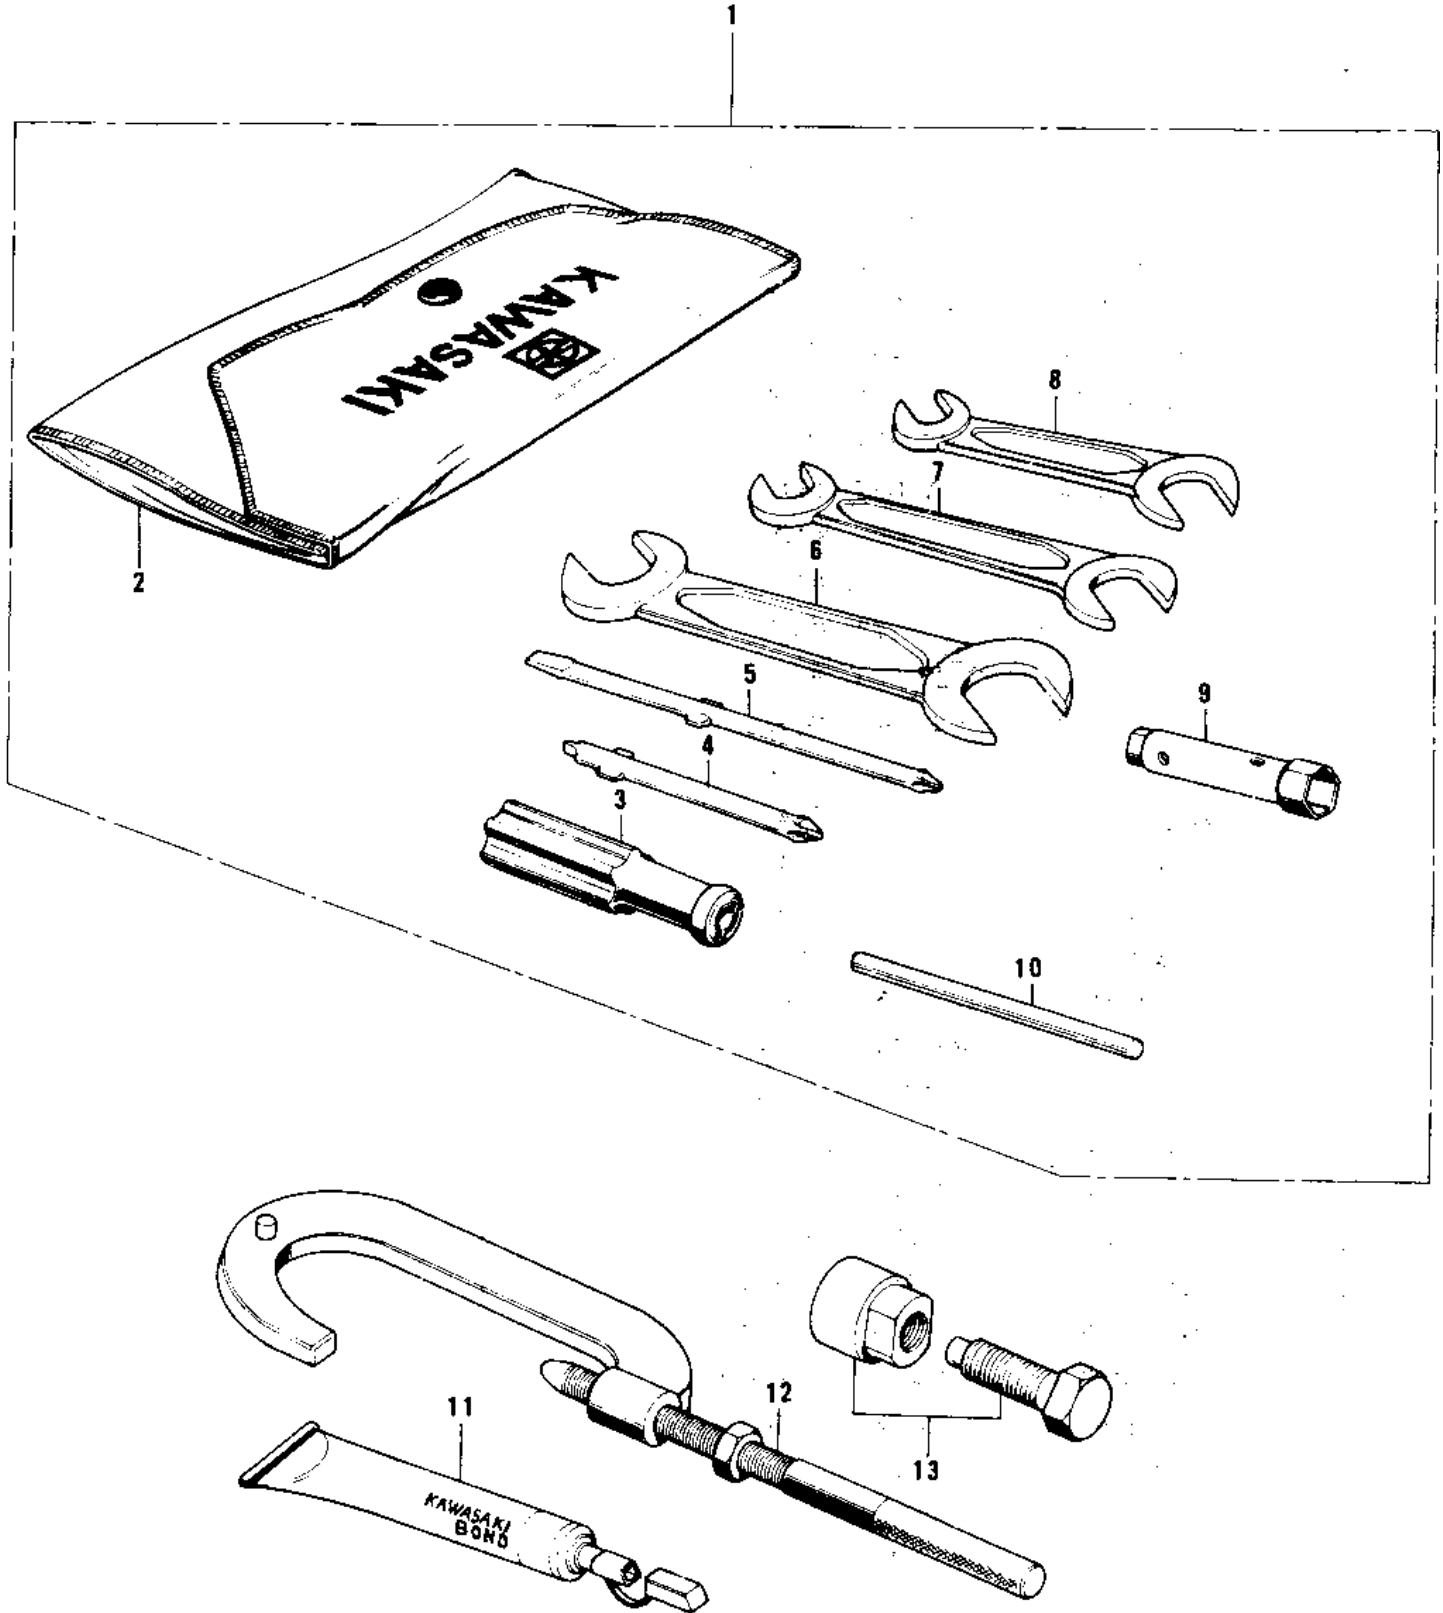

1976 KH100-B7 PARTS DIAGRAM

OWNER TOOLS/SPECIAL SERVICE TOOLS

1976 KH100-B7 PARTS LIST

OWNER TOOLS/SPECIAL SERVICE TOOLS

ITEM NAME	PART NUMBER	QUANTITY
*** N.L.A.*** (Canada) (Ref # 1)	56007-035	1
BAG,TOOL (Ref # 2)	56008-008	1
92106-1001 (Canada) (Ref # 3)	92106-002	1
SCREW DRIVER #3 PHLIP (Ref # 4)	92107-005	1
TOOL-DRIVER (Ref # 5)	92107-1052	1
TOOL-WRENCH,OPEN END, (Ref # 6)	92110-1153	1
WRENCH,OPEN END,12X13 (Ref # 7)	92126-002	1
WRENCH,OPEN,8X10 (Ref # 8)	92126-001	1
WRENCH,BOX,17X21 (Ref # 9)	92110-012	1
BAR,SPARK PLUG WRENCH (Ref # 10)	92111-005	1
92111-005 (Canada) (Ref # 10)	92111-007	1
LIQUID GASKET (Ref # 11)	92104-002	10
57001-1243 (Canada) (Ref # 12)	56019-040	1
57001-1243 (Canada) (Ref # 12)	57001-307	1
57001-252 (Canada) (Ref # 13)	56019-033	1