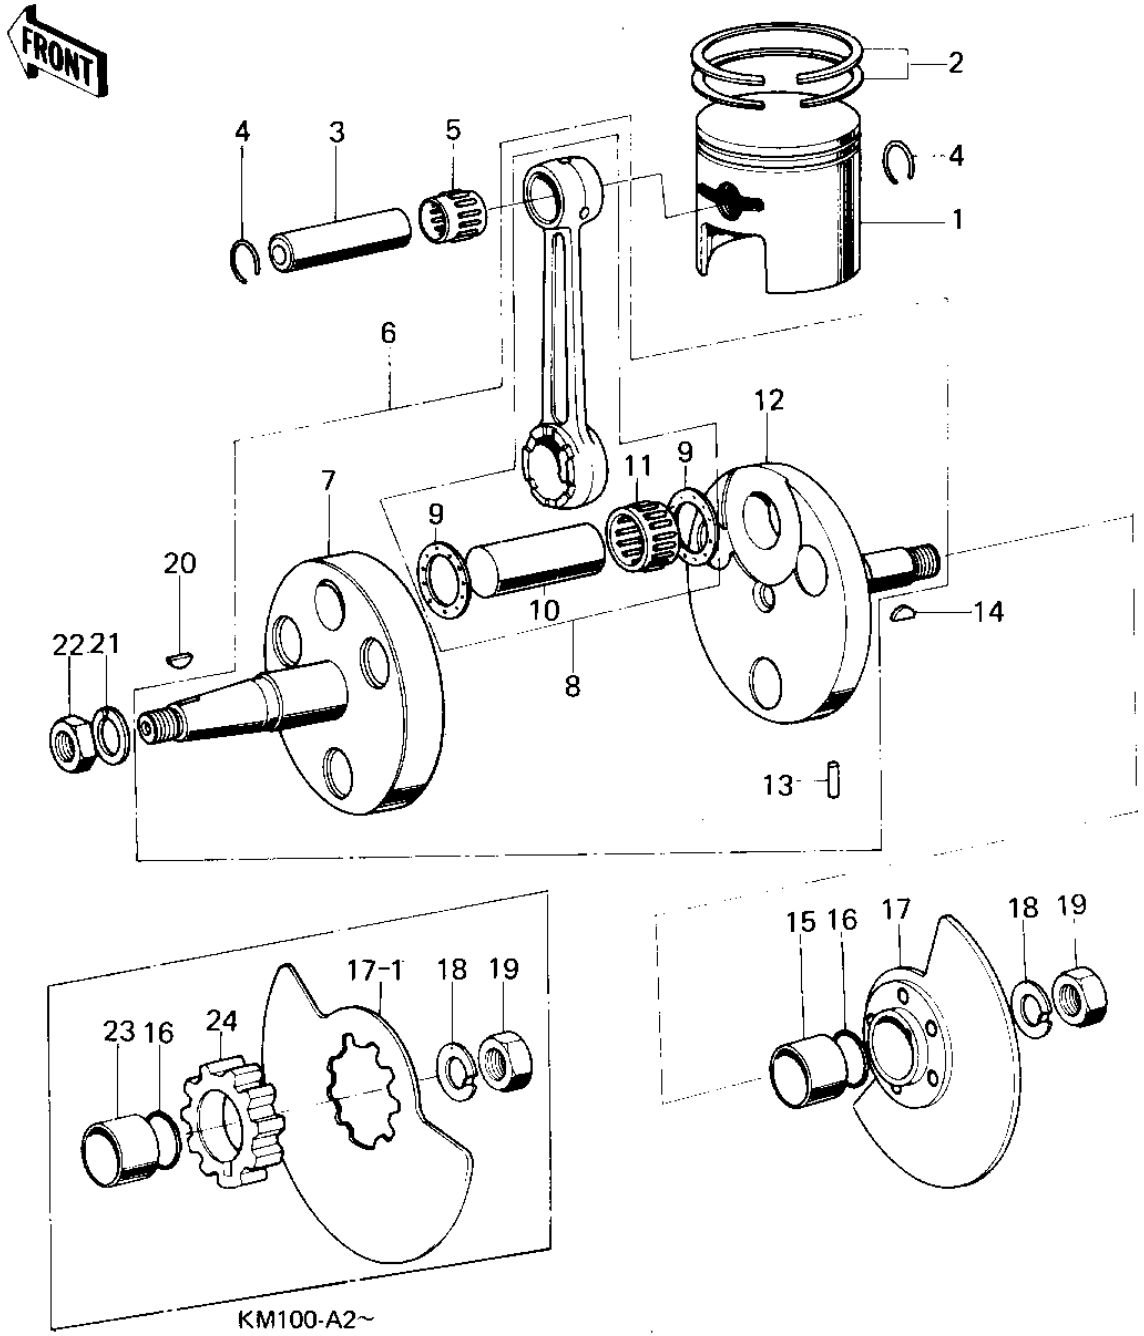

1978 KM100-A3 PARTS DIAGRAM

CRANKSHAFT/PISTON/ROTARY VALVE

1978 KM100-A3 PARTS LIST

CRANKSHAFT/PISTON/ROTARY VALVE

ITEM NAME	PART NUMBER	QUANTITY
PISTON,STD (Ref # 1)	13001-057	
PISTON.0.020 O.S (Ref # 1)	13029-059	
PISTON,0.040 O-S (Ref # 1)	13027-057	
RING SET,STD (Ref # 2)	13008-043	
RING SET,STD (Ref # 2)	13008-5009	
RING NET,0.020 O.S (Ref # 2)	13025-047	
RING NET,0.040 O.S (Ref # 2)	13024-050	
PIN-PISTON (Ref # 3)	13002-003	
CIRCLIP PISTON PIN (Ref # 4)	92036-003	
BEARING,SMALL END (Ref # 5)	13033-030	
CRANK&CONROD ASSY (Ref # 6)	13036-043	
CRANKSHAFT,LH (Ref # 7)	13037-1136	
CONNECTING ROD SET (Ref # 8)	13044-5015	
WASHER-SIDE (Ref # 9)	92025-047	
CRANK PIN (Ref # 10)	13035-025	
BEARING,BIG END (Ref # 11)	13034-034	
CRANKSHAFT,RH (Ref # 12)	13037-1135	
PIN DOWEL 4X10 (Ref # 13)	610A0410	
WOODRUFF KEY PRY PINI (Ref # 14)	92038-003	
COLLAR CRANKSHAFT (Ref # 15)	92027-022	
"0" RING,16MM (Ref # 16)	670B2016	
VALVE ROTARY DISC (Ref # 17)	12001-004	
VALVE,ROTARY DISC (Ref # 17 1)	12002-030	
WASHER LOCK 12MM (Ref # 18)	92024-003	
NUT 12MM (Ref # 19)	92015-006	
WOODRUFF KEY (Ref # 20)	510A3200	
WASHER SPRING 10MM (Ref # 21)	461F1000	
NUT,10MM (Ref # 22)	314B1000	
COLLAR,CRANKSHAFT (Ref # 23)	92027-285	

1978 KM100-A3 PARTS LIST

CRANKSHAFT/PISTON/ROTARY VALVE

ITEM NAME	PART NUMBER	QUANTITY
COLLAR,ROTARY VALVE (Ref # 24)	92027-1245	
COLLAR,ROTARY VALVE (Ref # 24)	92027-1245	