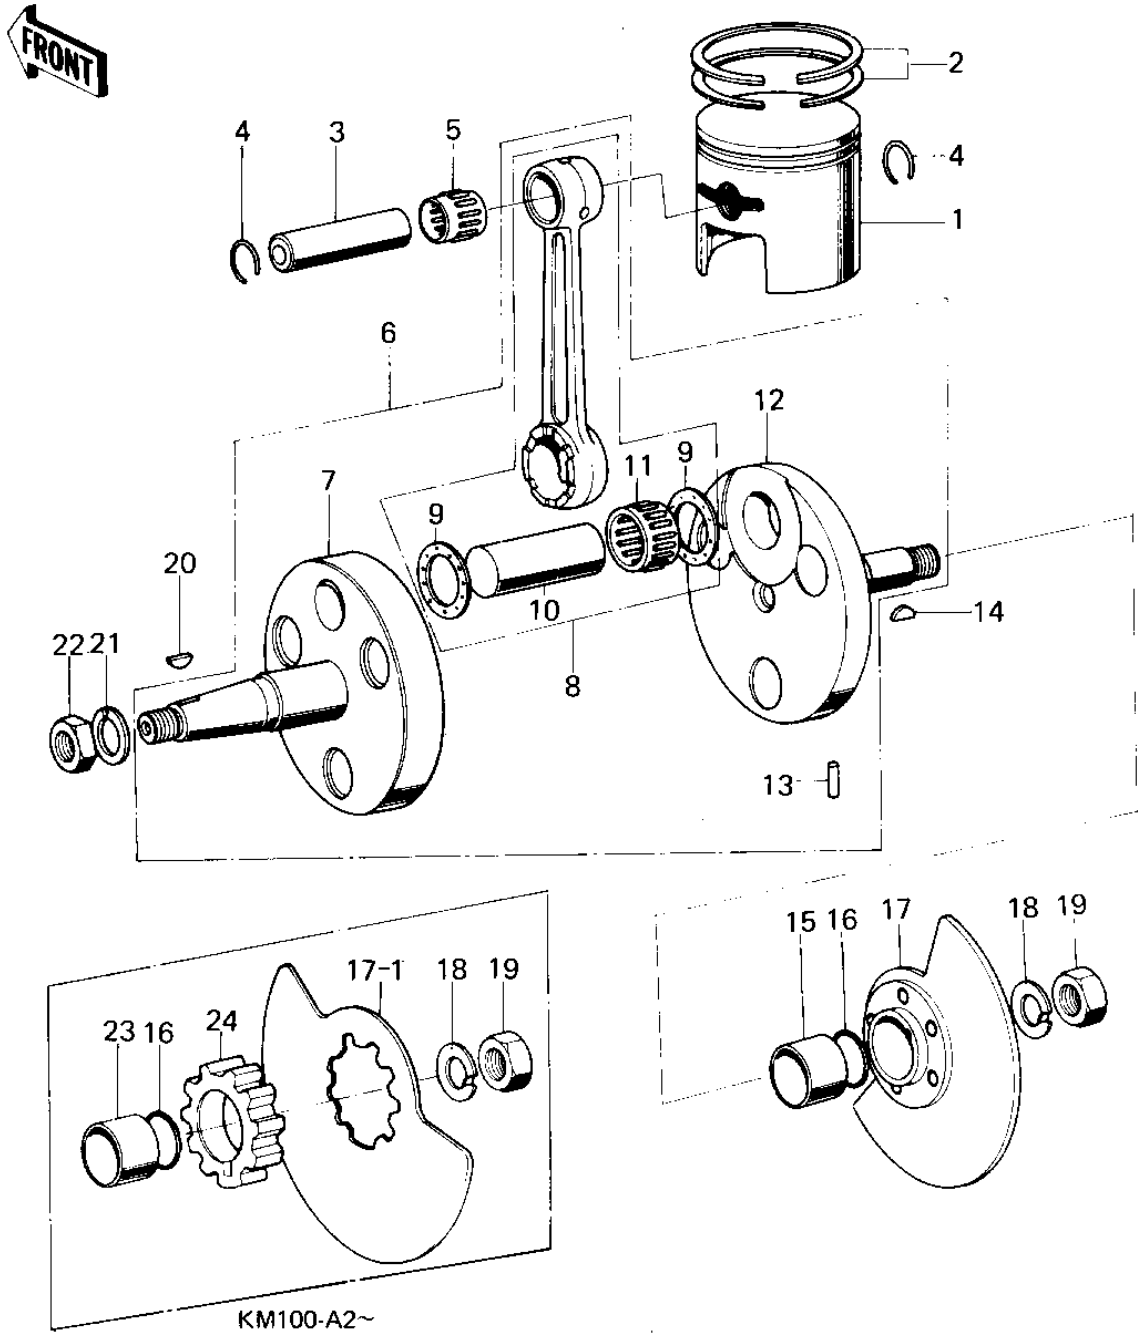

1979 KM100-A4 PARTS DIAGRAM

CRANKSHAFT/PISTON/ROTARY VALVE

1979 KM100-A4 PARTS LIST

CRANKSHAFT/PISTON/ROTARY VALVE

ITEM NAME	PART NUMBER	QUANTITY
PISTON,STD (Ref # 1)	13001-057	
PISTON.0.020 O.S (Ref # 1)	13029-059	
PISTON,0.040 O-S (Ref # 1)	13027-057	
RING SET,STD (Ref # 2)	13008-043	
RING SET,STD (Ref # 2)	13008-5009	
RING NET,0.020 O.S (Ref # 2)	13025-047	
RING NET,0.040 O.S (Ref # 2)	13024-050	
PIN-PISTON (Ref # 3)	13002-003	
CIRCLIP PISTON PIN (Ref # 4)	92036-003	
BEARING,SMALL END (Ref # 5)	13033-030	
CRANK&CONROD ASSY (Ref # 6)	13036-043	
CRANKSHAFT,LH (Ref # 7)	13037-1136	
CONNECTING ROD SET (Ref # 8)	13044-5015	
WASHER-SIDE (Ref # 9)	92025-047	
CRANK PIN (Ref # 10)	13035-025	
BEARING,BIG END (Ref # 11)	13034-034	
CRANKSHAFT,RH (Ref # 12)	13037-1135	
PIN DOWEL 4X10 (Ref # 13)	610A0410	
WOODRUFF KEY PRY PINI (Ref # 14)	92038-003	
COLLAR CRANKSHAFT (Ref # 15)	92027-022	
"O" RING,16MM (Ref # 16)	670B2016	
VALVE ROTARY DISC (Ref # 17)	12001-004	
VALVE,ROTARY DISC (Ref # 17 1)	12002-030	
WASHER LOCK 12MM (Ref # 18)	92024-003	
NUT 12MM (Ref # 19)	92015-006	
WOODRUFF KEY (Ref # 20)	510A3200	
WASHER SPRING 10MM (Ref # 21)	461F1000	
NUT,10MM (Ref # 22)	314B1000	
COLLAR,CRANKSHAFT (Ref # 23)	92027-285	

1979 KM100-A4 PARTS LIST

CRANKSHAFT/PISTON/ROTARY VALVE

ITEM NAME	PART NUMBER	QUANTITY
COLLAR,ROTARY VALVE (Ref # 24)	92027-1245	
COLLAR,ROTARY VALVE (Ref # 24)	92027-1245	