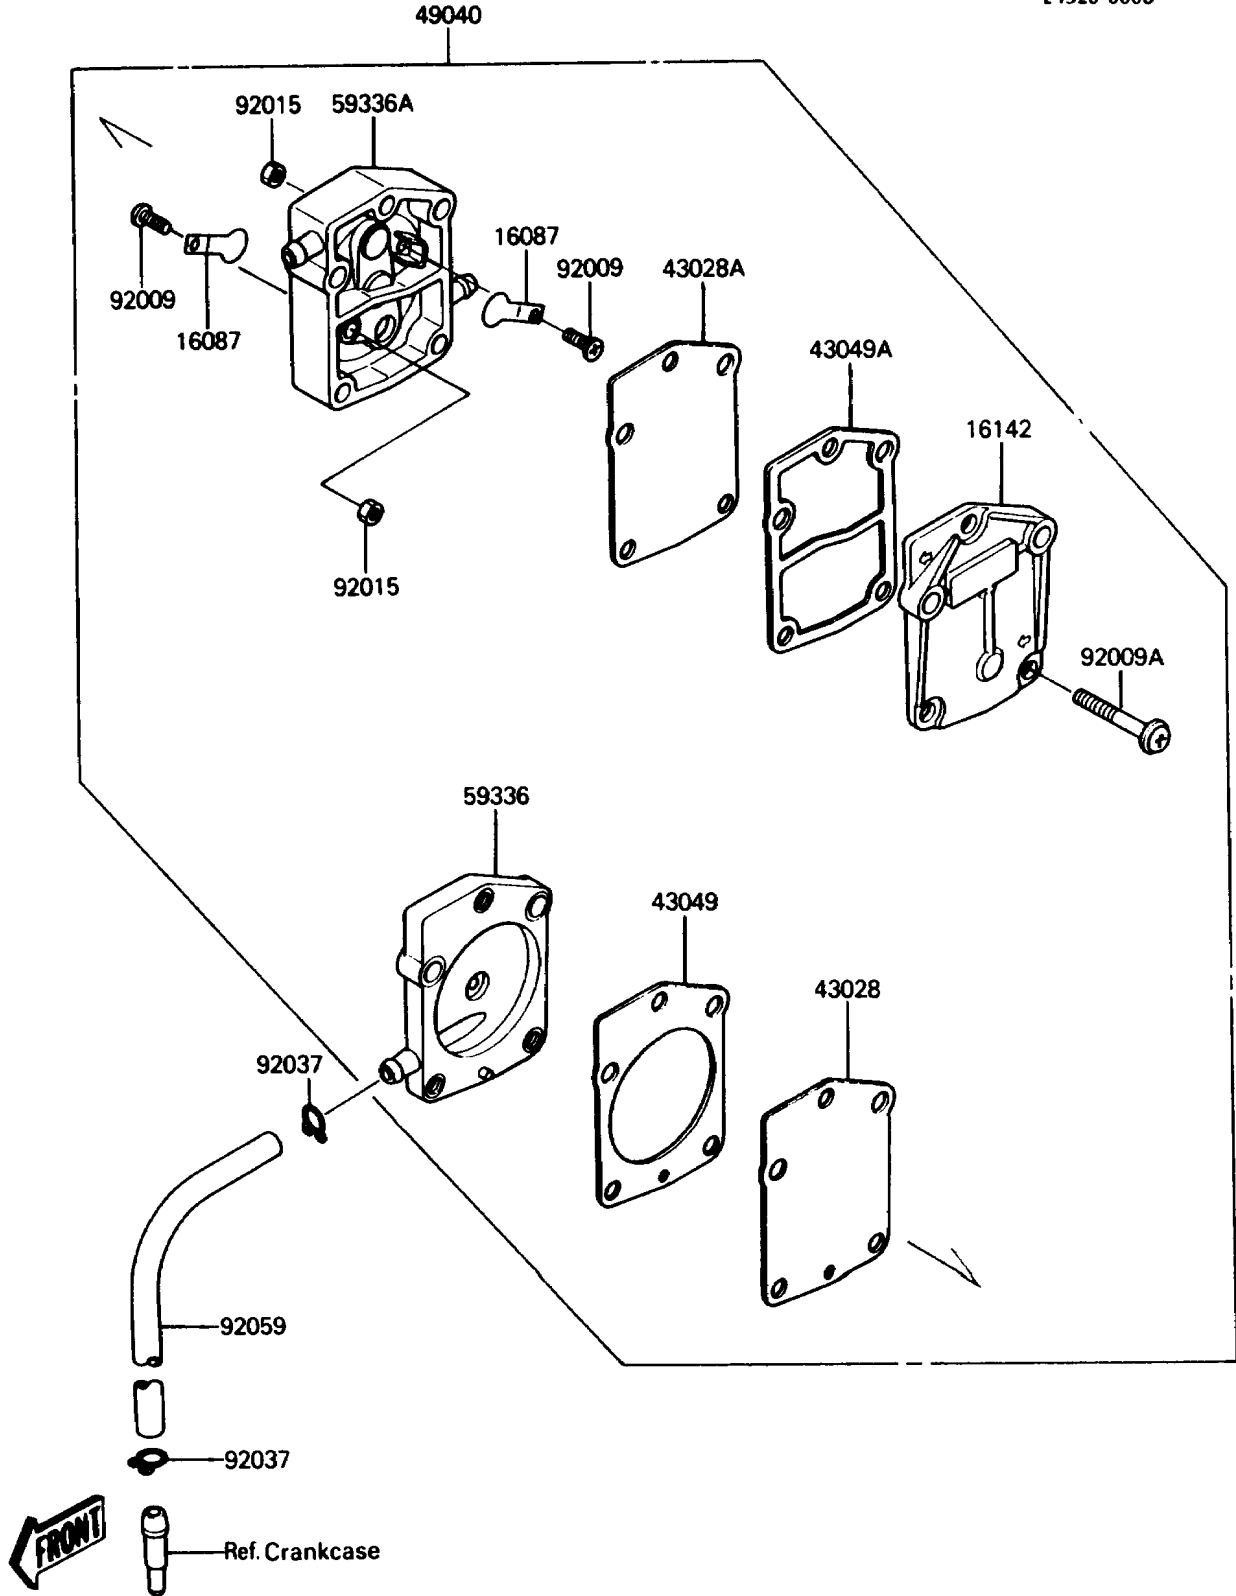

# 1988 650 SX PARTS DIAGRAM

Fuel Pump

E1520-0008

# 1988 650 SX PARTS LIST

## Fuel Pump

ITEM NAME	PART NUMBER	QUANTITY
VALVE-CHECK,FUEL PUMP (Ref # 16087)	16087-3701	2
COVER-PUMP,FUEL (Ref # 16142)	16142-3701	1
DIAPHRAGM,PULSE (Ref # 43028)	43028-3702	1
DIAPHRAGM,FUEL (Ref # 43028A)	43028-3703	1
PACKING,PULSE CASE (Ref # 43049)	43049-3703	1
PACKING,FUEL COVER (Ref # 43049A)	43049-3704	1
PUMP-FUEL (Ref # 49040)	49040-3703	1
CASE-PUMP,PULSE (Ref # 59336)	59336-3704	1
CASE-PUMP,BODY (Ref # 59336A)	59336-3705	1
SCREW,3X6 (Ref # 92009)	92009-3707	2
SCREW,5X25 (Ref # 92009A)	92009-3708	3
NUT,3MM (Ref # 92015)	92015-3731	2
CLAMP,11MM (Ref # 92037)	92037-3723	2
TUBE,PULSE,5.8X10.8X330 (Ref # 92059)	92059-3812	1