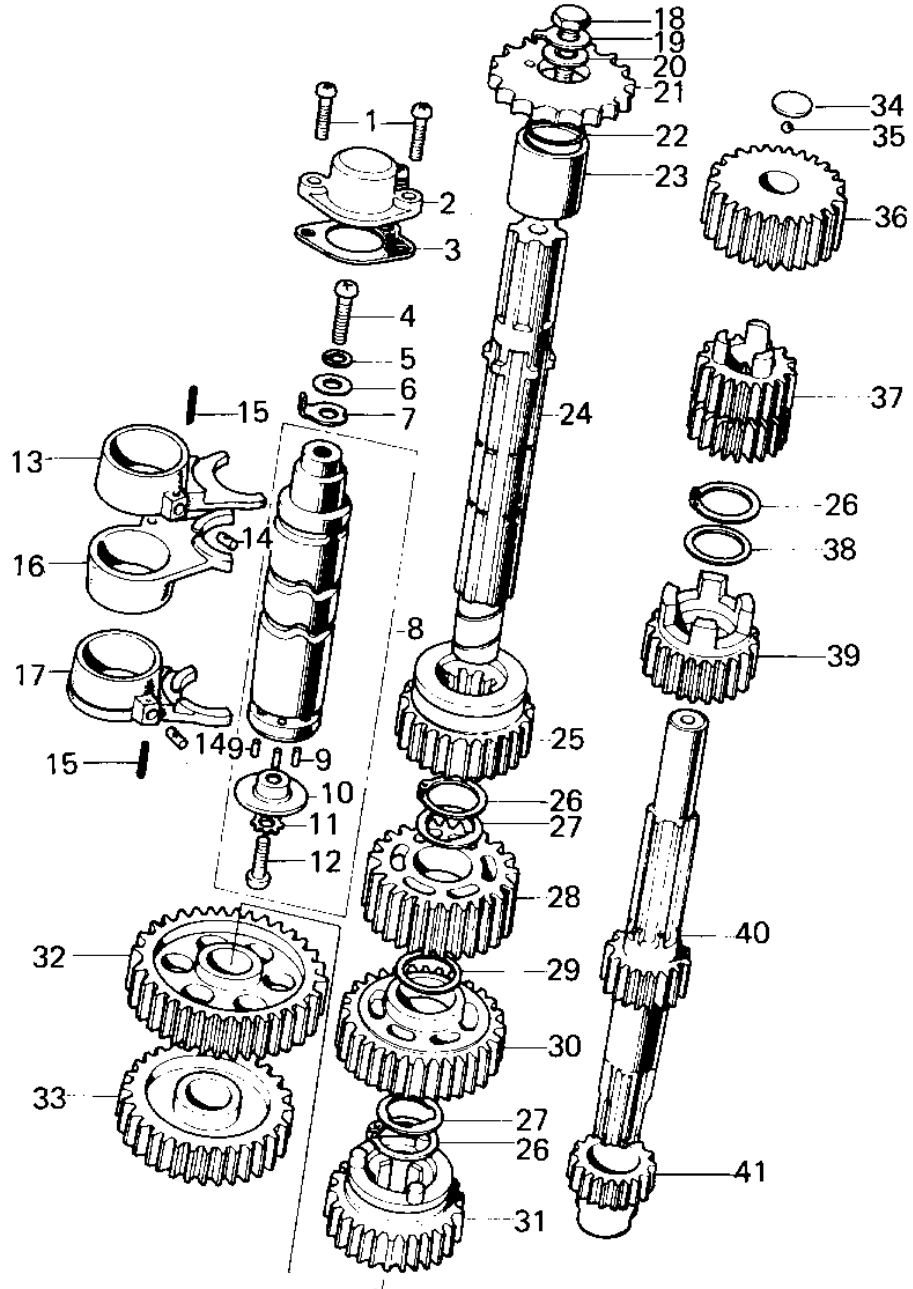

1976 KM100-A1 PARTS DIAGRAM

TRANSMISSION/CHANGE DRUM (KM100-A1-A4)