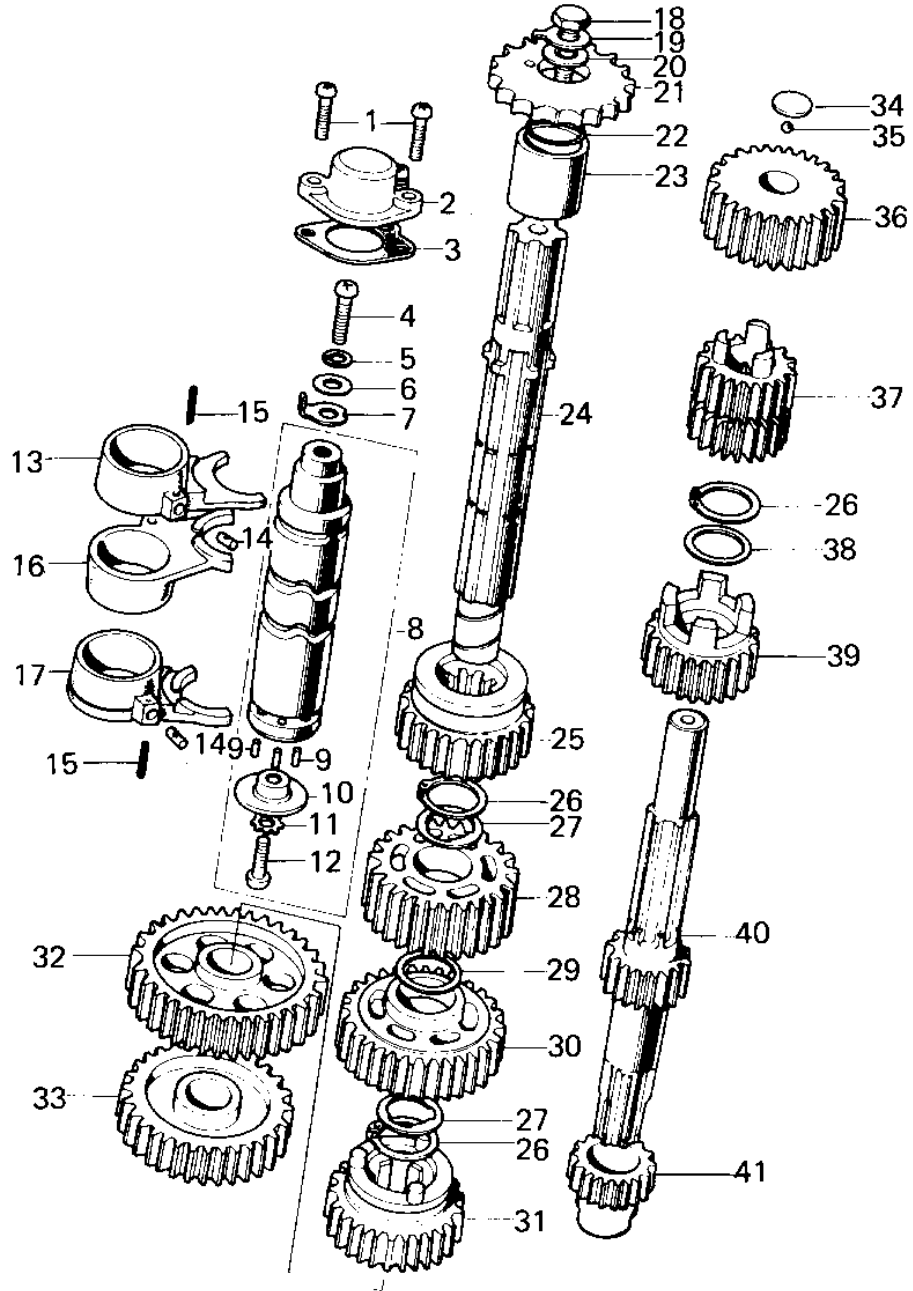

1977 KM100-A2 PARTS DIAGRAM

TRANSMISSION/CHANGE DRUM (KM100-A1-A4)

1977 KM100-A2 PARTS LIST

TRANSMISSION/CHANGE DRUM (KM100-A1-A4)

ITEM NAME	PART NUMBER	QUANTITY
SCREW PAN HEAD 6X16 (Ref # 1)	220B0616	
SWITCH,NEUTRAL (Ref # 2)	13151-1002	
SWITCH,NEUTRAL (Ref # 2)	13151-1002	
GASKET NEUTRAL SWITCH (Ref # 3)	13146-002	
SCREW PAN HEAD 6X16 (Ref # 4)	220B0616	
WASHER SPRING 6MM (Ref # 5)	461F0600	
WASHER PLAIN 6MM (Ref # 6)	410B0600	
ROTOR,NEUTRAL INDICTR (Ref # 7)	21007-1003	
ROTOR,NEUTRAL INDICTR (Ref # 7)	21007-1003	
DRUM ASSY-GEAR CHANGE (Ref # 8)	13239-005	
DRUM ASSY,GEAR CHANGE (Ref # 8)	13239-1002	
PIN GEAR CHANGE DRUM (Ref # 9)	92042-014	
PIN GEAR CHANGE DRUM (Ref # 9)	92042-014	
PLATE CHANGE DRUM PIN (Ref # 10)	13142-008	
WASHER LOCK 6MM (Ref # 11)	464H0600	
SCREW PAN HEAD 6X14 (Ref # 12)	220B0614	
FORK SELECTOR 3RD (Ref # 13)	13140-009	
PIN SELECT FORK GUIDE (Ref # 14)	92043-005	
PIN COTTER 3.0X20 (Ref # 15)	550D3020	
FORK SELECTOR 4TH-TOP (Ref # 16)	13140-017	
FORK SELECTOR LOW-2ND (Ref # 17)	13140-010	
BOLT-SMALL-UPSET,8X16 (Ref # 18)	115G0816	
WASHER,LOCK,8MM (Ref # 19)	92030-012	
WASHER,ENGINE SPRCKT (Ref # 20)	92022-266	
SPROCKET-OUTPUT,14T (Ref # 21)	13144-1058	
ENGINE SPROCKET,13T (Ref # 21)	13144-053	
ENGINE SPROCKET,1ST (Ref # 21)	13144-054	
"O" RING (Ref # 22)	92055-022	
COLLAR,ENG NPROCKET (Ref # 23)	92027-179	