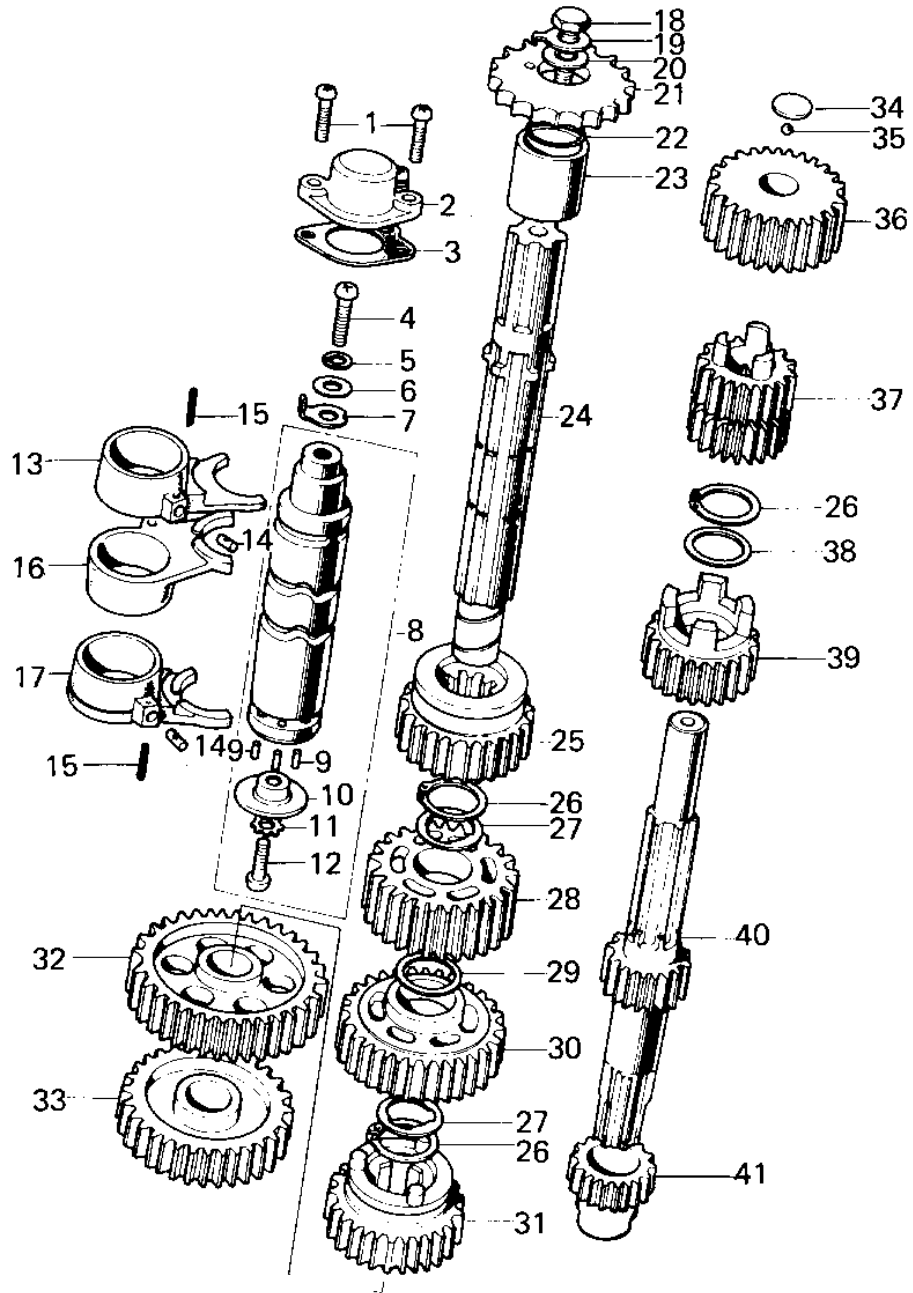

1978 KM100-A3 PARTS DIAGRAM

TRANSMISSION/CHANGE DRUM (KM100-A1-A4)

1978 KM100-A3 PARTS LIST

TRANSMISSION/CHANGE DRUM (KM100-A1-A4)

ITEM NAME	PART NUMBER	QUANTITY
SCREW PAN HEAD 6X16 (Ref # 1)	220B0616	
SWITCH,NEUTRAL (Ref # 2)	13151-1002	
SWITCH,NEUTRAL (Ref # 2)	13151-1002	
GASKET NEUTRAL SWITCH (Ref # 3)	13146-002	
SCREW PAN HEAD 6X16 (Ref # 4)	220B0616	
WASHER SPRING 6MM (Ref # 5)	461F0600	
WASHER PLAIN 6MM (Ref # 6)	410B0600	
ROTOR,NEUTRAL INDICTR (Ref # 7)	21007-1003	
ROTOR,NEUTRAL INDICTR (Ref # 7)	21007-1003	
DRUM ASSY-GEAR CHANGE (Ref # 8)	13239-005	
DRUM ASSY,GEAR CHANGE (Ref # 8)	13239-1002	
PIN GEAR CHANGE DRUM (Ref # 9)	92042-014	
PIN GEAR CHANGE DRUM (Ref # 9)	92042-014	
PLATE CHANGE DRUM PIN (Ref # 10)	13142-008	
WASHER LOCK 6MM (Ref # 11)	464H0600	
SCREW PAN HEAD 6X14 (Ref # 12)	220B0614	
FORK SELECTOR 3RD (Ref # 13)	13140-009	
PIN SELECT FORK GUIDE (Ref # 14)	92043-005	
PIN COTTER 3.0X20 (Ref # 15)	550D3020	
FORK SELECTOR 4TH-TOP (Ref # 16)	13140-017	
FORK SELECTOR LOW-2ND (Ref # 17)	13140-010	
BOLT-SMALL-UPSET,8X16 (Ref # 18)	115G0816	
WASHER,LOCK,8MM (Ref # 19)	92030-012	
WASHER,ENGINE SPRCKT (Ref # 20)	92022-266	
SPROCKET-OUTPUT,14T (Ref # 21)	13144-1058	
ENGINE SPROCKET,13T (Ref # 21)	13144-053	
ENGINE SPROCKET,1ST (Ref # 21)	13144-054	
"O" RING (Ref # 22)	92055-022	
COLLAR,ENG NPROCKET (Ref # 23)	92027-179	