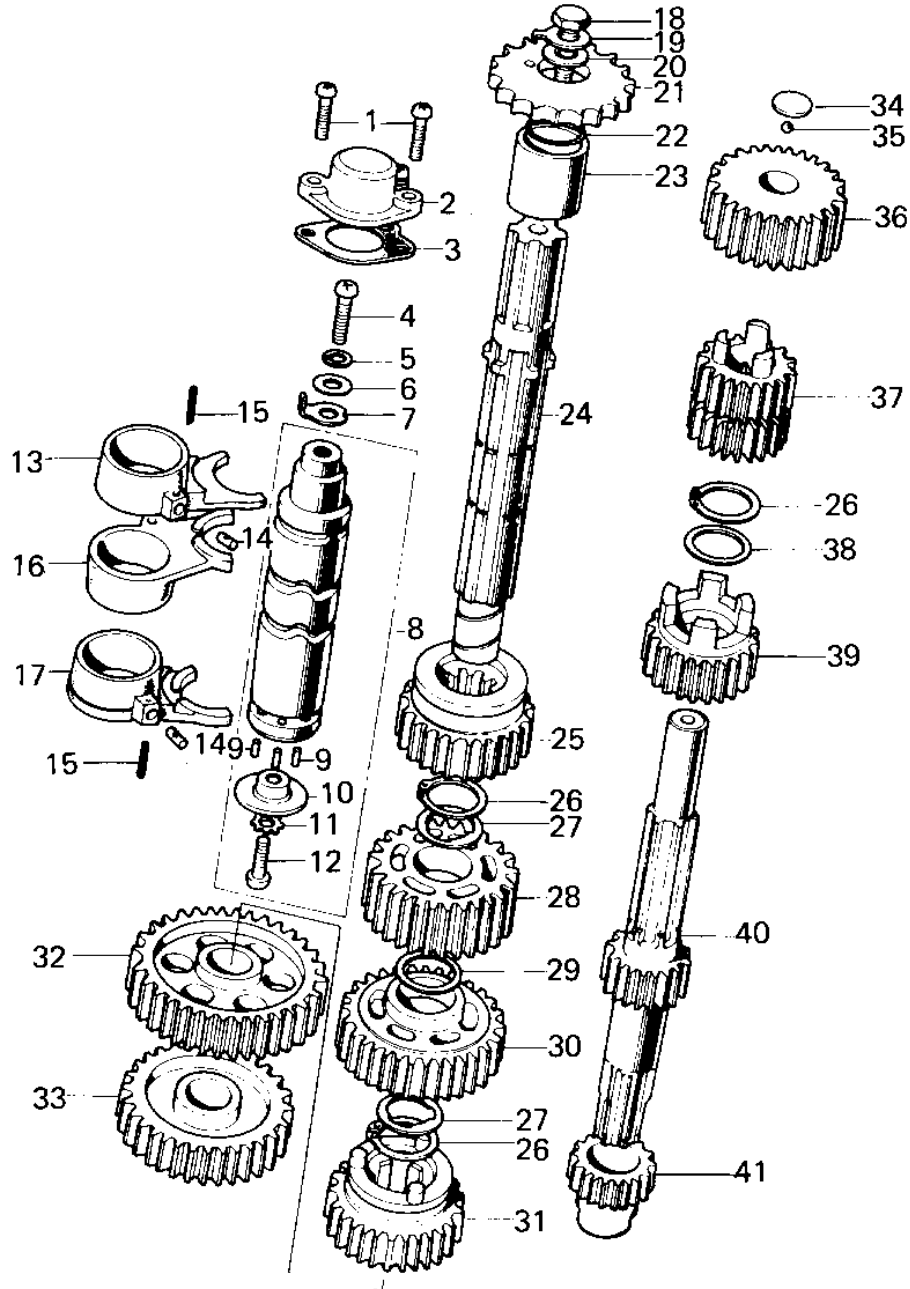

1979 KM100-A4 PARTS DIAGRAM

TRANSMISSION/CHANGE DRUM (KM100-A1-A4)

1979 KM100-A4 PARTS LIST

TRANSMISSION/CHANGE DRUM (KM100-A1-A4)

ITEM NAME	PART NUMBER	QUANTITY
SCREW PAN HEAD 6X16 (Ref # 1)	220B0616	
SWITCH,NEUTRAL (Ref # 2)	13151-1002	
SWITCH,NEUTRAL (Ref # 2)	13151-1002	
GASKET NEUTRAL SWITCH (Ref # 3)	13146-002	
SCREW PAN HEAD 6X16 (Ref # 4)	220B0616	
WASHER SPRING 6MM (Ref # 5)	461F0600	
WASHER PLAIN 6MM (Ref # 6)	410B0600	
ROTOR,NEUTRAL INDICTR (Ref # 7)	21007-1003	
ROTOR,NEUTRAL INDICTR (Ref # 7)	21007-1003	
DRUM ASSY-GEAR CHANGE (Ref # 8)	13239-005	
DRUM ASSY,GEAR CHANGE (Ref # 8)	13239-1002	
PIN GEAR CHANGE DRUM (Ref # 9)	92042-014	
PIN GEAR CHANGE DRUM (Ref # 9)	92042-014	
PLATE CHANGE DRUM PIN (Ref # 10)	13142-008	
WASHER LOCK 6MM (Ref # 11)	464H0600	
SCREW PAN HEAD 6X14 (Ref # 12)	220B0614	
FORK SELECTOR 3RD (Ref # 13)	13140-009	
PIN SELECT FORK GUIDE (Ref # 14)	92043-005	
PIN COTTER 3.0X20 (Ref # 15)	550D3020	
FORK SELECTOR 4TH-TOP (Ref # 16)	13140-017	
FORK SELECTOR LOW-2ND (Ref # 17)	13140-010	
BOLT-SMALL-UPSET,8X16 (Ref # 18)	115G0816	
WASHER,LOCK,8MM (Ref # 19)	92030-012	
WASHER,ENGINE SPRCKT (Ref # 20)	92022-266	
SPROCKET-OUTPUT,14T (Ref # 21)	13144-1058	
ENGINE SPROCKET,13T (Ref # 21)	13144-053	
ENGINE SPROCKET,1ST (Ref # 21)	13144-054	
"O" RING (Ref # 22)	92055-022	
COLLAR,ENG NPROCKET (Ref # 23)	92027-179	