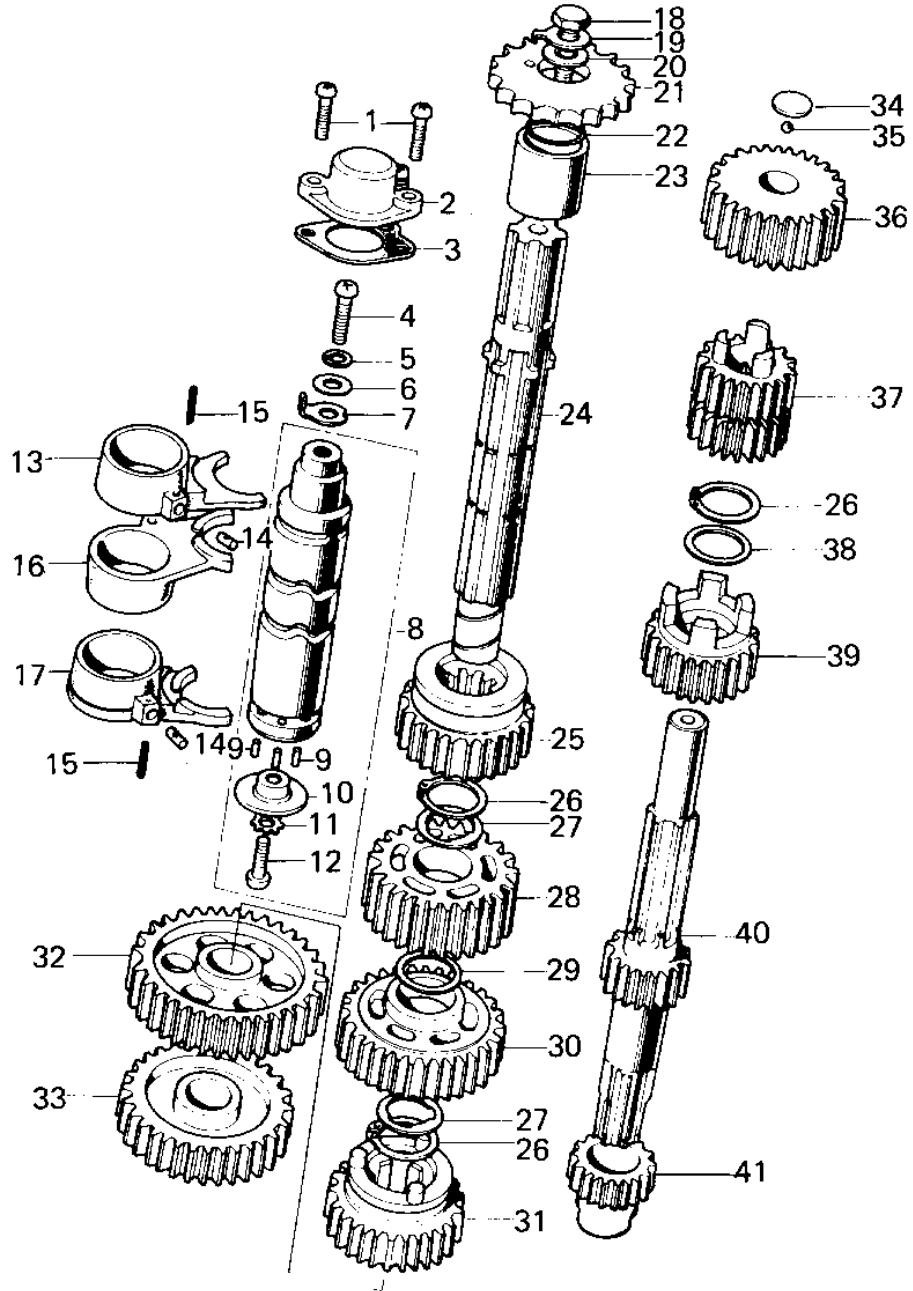

1980 KM100 PARTS DIAGRAM

TRANSMISSION/CHANGE DRUM (KM100-A1-A4)

1980 KM100 PARTS LIST

TRANSMISSION/CHANGE DRUM (KM100-A1-A4)

ITEM NAME	PART NUMBER	QUANTITY
SCREW PAN HEAD 6X16 (Ref # 1)	220B0616	2
SWITCH,NEUTRAL (Ref # 2)	13151-1002	1
SWITCH,NEUTRAL (Ref # 2)	13151-1002	1
GASKET NEUTRAL SWITCH (Ref # 3)	13146-002	1
SCREW PAN HEAD 6X16 (Ref # 4)	220B0616	1
WASHER SPRING 6MM (Ref # 5)	461F0600	AR
WASHER PLAIN 6MM (Ref # 6)	410B0600	1
ROTOR,NEUTRAL INDICTR (Ref # 7)	21007-1003	1
ROTOR,NEUTRAL INDICTR (Ref # 7)	21007-1003	1
DRUM ASSY-GEAR CHANGE (Ref # 8)	13239-005	1
DRUM ASSY,GEAR CHANGE (Ref # 8)	13239-1002	1
PIN GEAR CHANGE DRUM (Ref # 9)	92042-014	6
PIN GEAR CHANGE DRUM (Ref # 9)	92042-014	5
PLATE CHANGE DRUM PIN (Ref # 10)	13142-008	1
WASHER LOCK 6MM (Ref # 11)	464H0600	1
SCREW PAN HEAD 6X14 (Ref # 12)	220B0614	1
FORK SELECTOR 3RD (Ref # 13)	13140-009	1
PIN SELECT FORK GUIDE (Ref # 14)	92043-005	3
PIN COTTER 3.0X20 (Ref # 15)	550D3020	3
FORK SELECTOR 4TH-TOP (Ref # 16)	13140-017	1
FORK SELECTOR LOW-2ND (Ref # 17)	13140-010	1
BOLT-SMALL-UPSET,8X16 (Ref # 18)	115G0816	1
WASHER,LOCK,8MM (Ref # 19)	92030-012	1
WASHER,ENGINE SPRCKT (Ref # 20)	92022-266	1
SPROCKET-OUTPUT,14T (Ref # 21)	13144-1058	1
ENGINE SPROCKET,13T (Ref # 21)	13144-053	(1
ENGINE SPROCKET,1ST (Ref # 21)	13144-054	(1
"O" RING (Ref # 22)	92055-022	1
COLLAR,ENG NPROCKET (Ref # 23)	92027-179	1