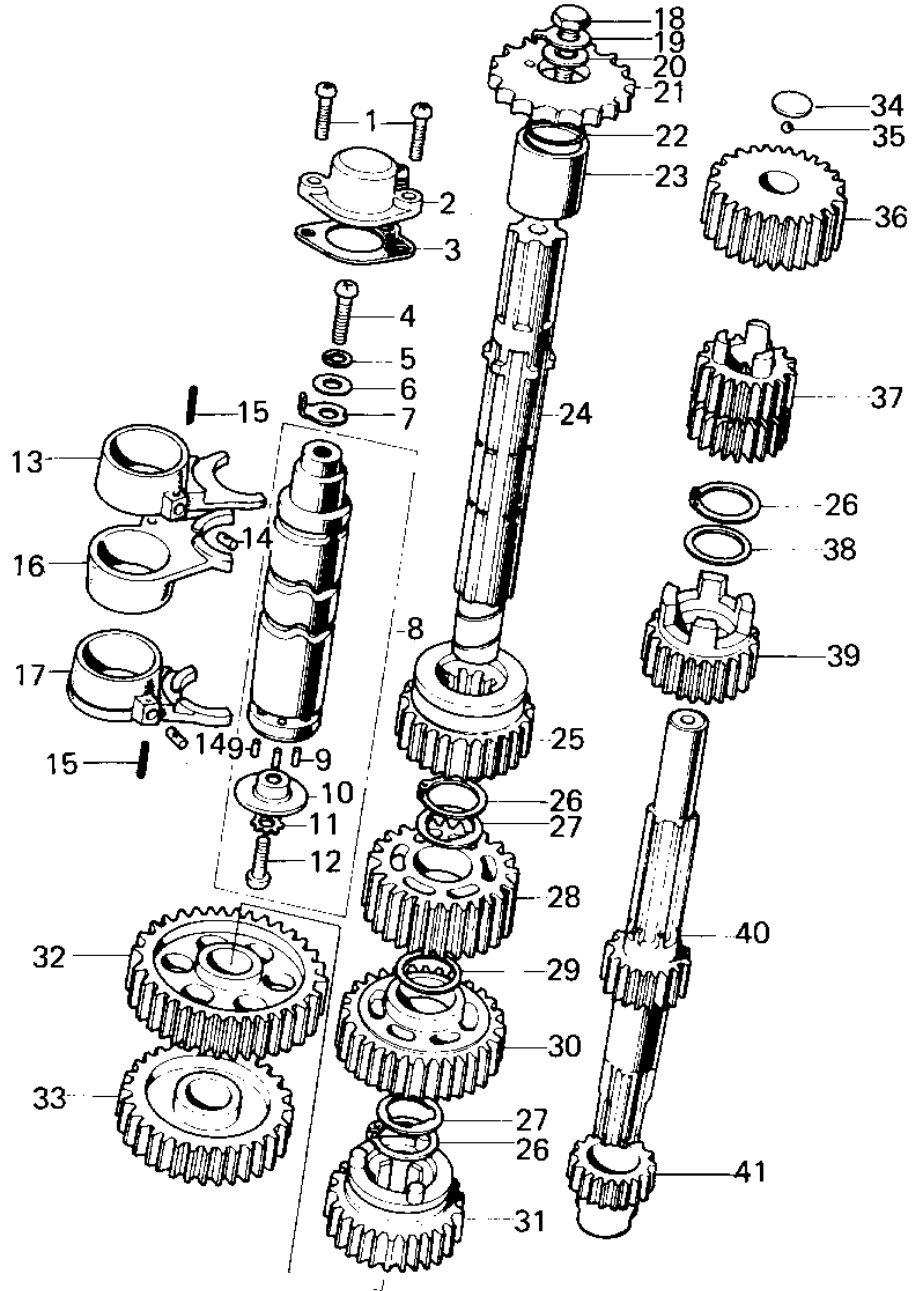

1981 KM100 PARTS DIAGRAM

TRANSMISSION/CHANGE DRUM (KM100-A1-A4)