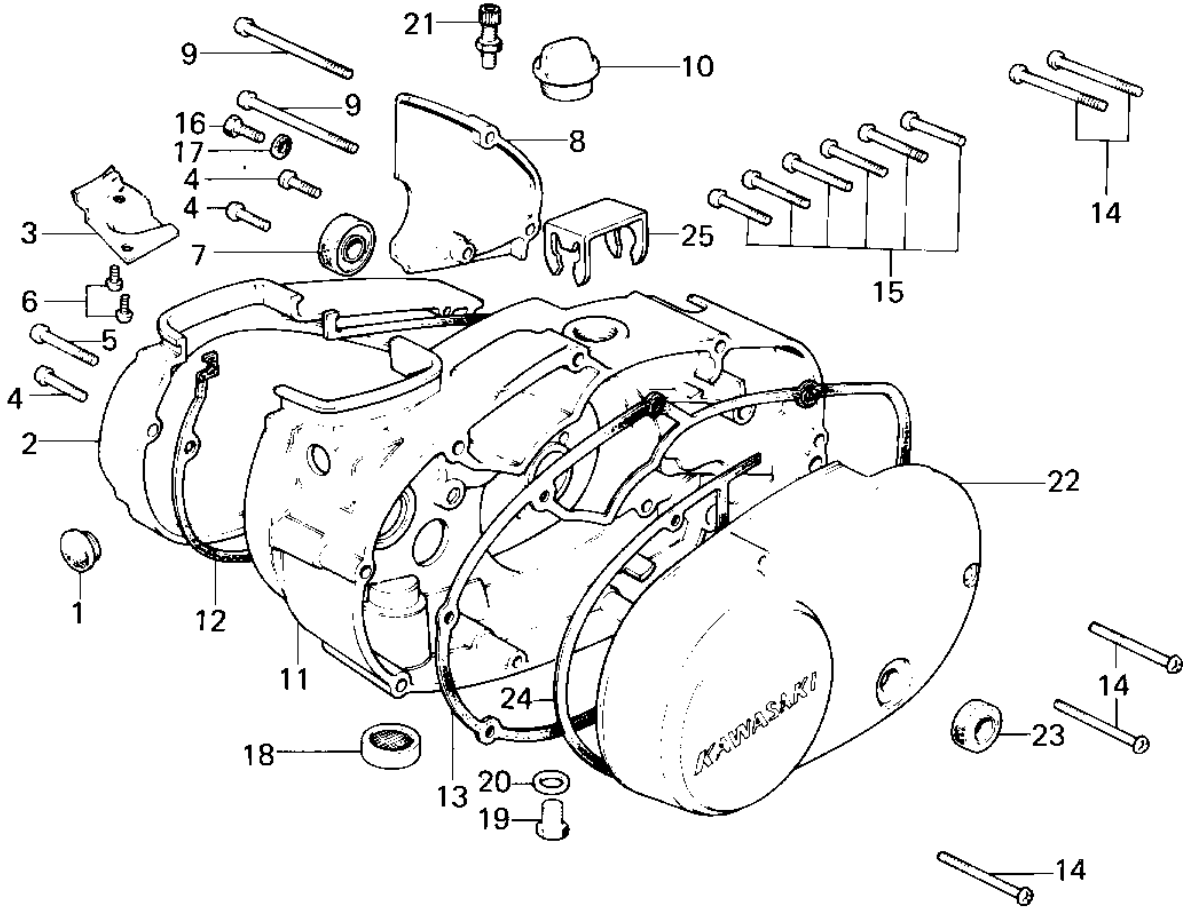

1976 KM100-A1 PARTS DIAGRAM

ENGINE COVERS

1976 KM100-A1 PARTS LIST

ENGINE COVERS

ITEM NAME	PART NUMBER	QUANTITY
CAP CARB MOUNT HOLE (Ref # 1)	14039-001	1
COVER,CARB BARREL (Ref # 2)	14030-1005	1
COVER,CARB BARREL (Ref # 2)	14030-1005	1
COVER,CARB BARREL (Ref # 2)	14030-1005	1
COVER,CARBURETOR (Ref # 2)	14030-1011	1
COVER,CLUTCH CABLE (Ref # 3)	14025-1137	1
COVER,CLUTCH CABLE (Ref # 3)	14025-1137	1
SCREW PAN HEAD 6X20 (Ref # 4)	220B0620	3
SCREW PAN HEAD 6X35 (Ref # 5)	220B0635	1
SCREW PAN HEAD 6X12 (Ref # 6)	220B0612	2
OIL SEAL TB14257 (Ref # 7)	653B142507	1
COVER,OIL PUMP,BUFF (Ref # 8)	14030-050-80	1
COVER,OIL PUMP (Ref # 8)	14025-1185	1
SCREW PAN HEAD 6X75 (Ref # 9)	220B0675	2
FILLER,OIL (Ref # 10)	16115-018	1
COVER,R.H,ENG,BARREL (Ref # 11)	14032-1017	1
COVER,R.H,ENG,BARREL (Ref # 11)	14032-1017	1
COVER,R.H.ENGINE (Ref # 11)	14032-1029	1
GASKET,CARBURETOR COV (Ref # 12)	11060-1201	1
GASKET,CLUTCH COVER (Ref # 13)	11060-1198	1
SCREW PAN HEAD 6X45 (Ref # 14)	220B0645	5
SCREW PAN HEAD 6X30 (Ref # 15)	220B0630	6
BOLT,HEX HEAD,6X14 (Ref # 16)	92001-121	1
WASHER OIL PUMP BANJO (Ref # 17)	92022-077	1
DRAIN,FUEL (Ref # 18)	16116-006	1
PLUG OIL DRAIN (Ref # 19)	92067-001	1
GASKET CHECK VALVE (Ref # 20)	92065-058	1
ADJUSTER,CABLE (Ref # 21)	16002-012	1
COVER,L.H ENG.BUFF (Ref # 22)	14031-078-80	1

1976 KM100-A1 PARTS LIST

ENGINE COVERS

ITEM NAME	PART NUMBER	QUANTITY
COVER,L.H.ENGINE (Ref # 22)	14031-1029	1
COVER,L.H.ENGINE (Ref # 22)	14031-1029	1
COVER,L.H.ENGINE (Ref # 22)	14031-1043	1
OIL SEAL SB12205 (Ref # 23)	92049-004	1
GASKET, L.H. ENGINE COVER (Ref # 24)	14045-020	1
CLAMP (Ref # 25)	92037-1107	1