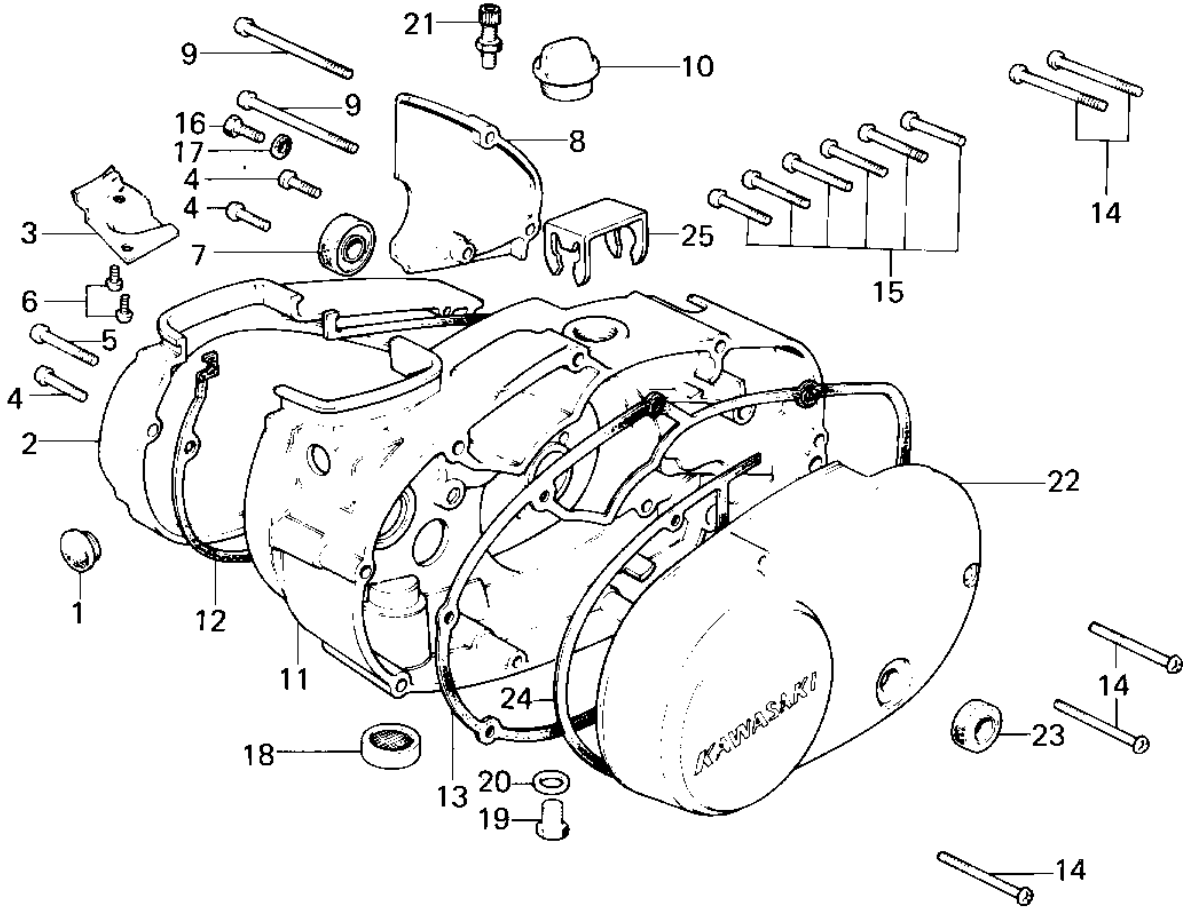

# 1979 KM100-A4 PARTS DIAGRAM

## ENGINE COVERS

## ENGINE COVERS

ITEM NAME	PART NUMBER	QUANTITY
CAP CARB MOUNT HOLE (Ref # 1)	14039-001	
COVER,CARB BARREL (Ref # 2)	14030-1005	
COVER,CARB BARREL (Ref # 2)	14030-1005	
COVER,CARB BARREL (Ref # 2)	14030-1005	
COVER,CARBURETOR (Ref # 2)	14030-1011	
COVER,CLUTCH CABLE (Ref # 3)	14025-1137	
COVER,CLUTCH CABLE (Ref # 3)	14025-1137	
SCREW PAN HEAD 6X20 (Ref # 4)	220B0620	
SCREW PAN HEAD 6X35 (Ref # 5)	220B0635	
SCREW PAN HEAD 6X12 (Ref # 6)	220B0612	
OIL SEAL TB14257 (Ref # 7)	653B142507	
COVER,OIL PUMP,BUFF (Ref # 8)	14030-050-80	
COVER,OIL PUMP (Ref # 8)	14025-1185	
SCREW PAN HEAD 6X75 (Ref # 9)	220B0675	
FILLER,OIL (Ref # 10)	16115-018	
COVER,R.H,ENG,BARREL (Ref # 11)	14032-1017	
COVER,R.H,ENG,BARREL (Ref # 11)	14032-1017	
COVER,R.H.ENGINE (Ref # 11)	14032-1029	
GASKET,CARBURETOR COV (Ref # 12)	11060-1201	
GASKET,CLUTCH COVER (Ref # 13)	11060-1198	
SCREW PAN HEAD 6X45 (Ref # 14)	220B0645	
SCREW PAN HEAD 6X30 (Ref # 15)	220B0630	
BOLT,HEX HEAD,6X14 (Ref # 16)	92001-121	
WASHER OIL PUMP BANJO (Ref # 17)	92022-077	
DRAIN,FUEL (Ref # 18)	16116-006	
PLUG OIL DRAIN (Ref # 19)	92067-001	
GASKET CHECK VALVE (Ref # 20)	92065-058	
ADJUSTER,CABLE (Ref # 21)	16002-012	
COVER,L.H ENG.BUFF (Ref # 22)	14031-078-80	

### ENGINE COVERS

ITEM NAME	PART NUMBER	QUANTITY
COVER,L.H.ENGINE (Ref # 22)	14031-1029	
COVER,L.H.ENGINE (Ref # 22)	14031-1029	
COVER,L.H.ENGINE (Ref # 22)	14031-1043	
OIL SEAL SB12205 (Ref # 23)	92049-004	
GASKET, L.H. ENGINE COVER (Ref # 24)	14045-020	
CLAMP (Ref # 25)	92037-1107	