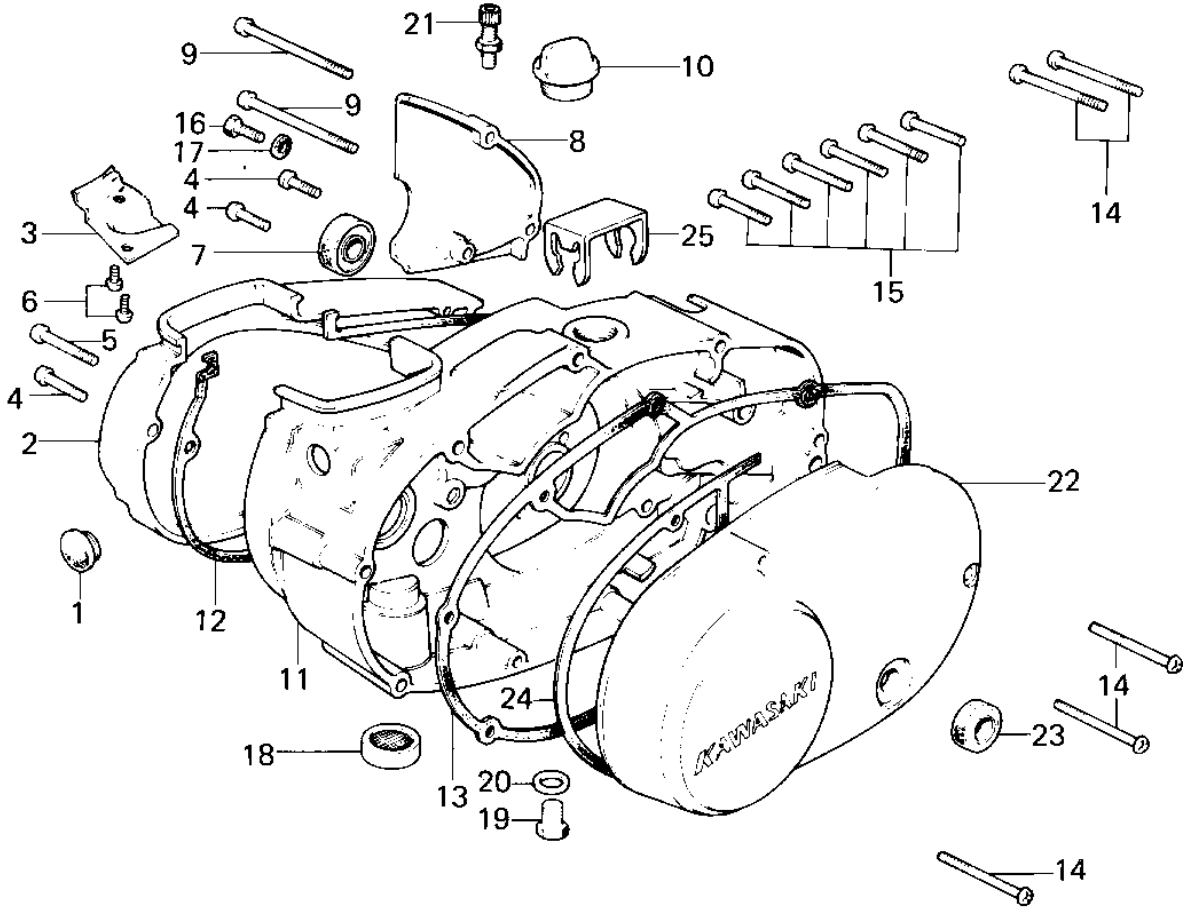

1981 KM100 PARTS DIAGRAM

ENGINE COVERS

1981 KM100 PARTS LIST

ENGINE COVERS

ITEM NAME	PART NUMBER	QUANTITY
CAP CARB MOUNT HOLE (Ref # 1)	14039-001	1
COVER,CARB BARREL (Ref # 2)	14030-1005	1
COVER,CARB BARREL (Ref # 2)	14030-1005	1
COVER,CARB BARREL (Ref # 2)	14030-1005	1
COVER,CARBURETOR (Ref # 2)	14030-1011	1
COVER,CLUTCH CABLE (Ref # 3)	14025-1137	1
COVER,CLUTCH CABLE (Ref # 3)	14025-1137	1
SCREW PAN HEAD 6X20 (Ref # 4)	220B0620	3
SCREW PAN HEAD 6X35 (Ref # 5)	220B0635	1
SCREW PAN HEAD 6X12 (Ref # 6)	220B0612	2
OIL SEAL TB14257 (Ref # 7)	653B142507	1
COVER,OIL PUMP,BUFF (Ref # 8)	14030-050-80	1
COVER,OIL PUMP (Ref # 8)	14025-1185	1
SCREW PAN HEAD 6X75 (Ref # 9)	220B0675	2
FILLER,OIL (Ref # 10)	16115-018	1
COVER,R.H,ENG,BARREL (Ref # 11)	14032-1017	1
COVER,R.H,ENG,BARREL (Ref # 11)	14032-1017	1
COVER,R.H.ENGINE (Ref # 11)	14032-1029	1
GASKET,CARBURETOR COV (Ref # 12)	11060-1201	1
GASKET,CLUTCH COVER (Ref # 13)	11060-1198	1
SCREW PAN HEAD 6X45 (Ref # 14)	220B0645	5
SCREW PAN HEAD 6X30 (Ref # 15)	220B0630	6
BOLT,HEX HEAD,6X14 (Ref # 16)	92001-121	1
WASHER OIL PUMP BANJO (Ref # 17)	92022-077	1
DRAIN,FUEL (Ref # 18)	16116-006	1
PLUG OIL DRAIN (Ref # 19)	92067-001	1
GASKET CHECK VALVE (Ref # 20)	92065-058	1
ADJUSTER,CABLE (Ref # 21)	16002-012	1
COVER,L.H ENG.BUFF (Ref # 22)	14031-078-80	1

1981 KM100 PARTS LIST

ENGINE COVERS

ITEM NAME	PART NUMBER	QUANTITY
COVER,L.H.ENGINE (Ref # 22)	14031-1029	1
COVER,L.H.ENGINE (Ref # 22)	14031-1029	1
COVER,L.H.ENGINE (Ref # 22)	14031-1043	1
OIL SEAL SB12205 (Ref # 23)	92049-004	1
GASKET, L.H. ENGINE COVER (Ref # 24)	14045-020	1
CLAMP (Ref # 25)	92037-1107	1