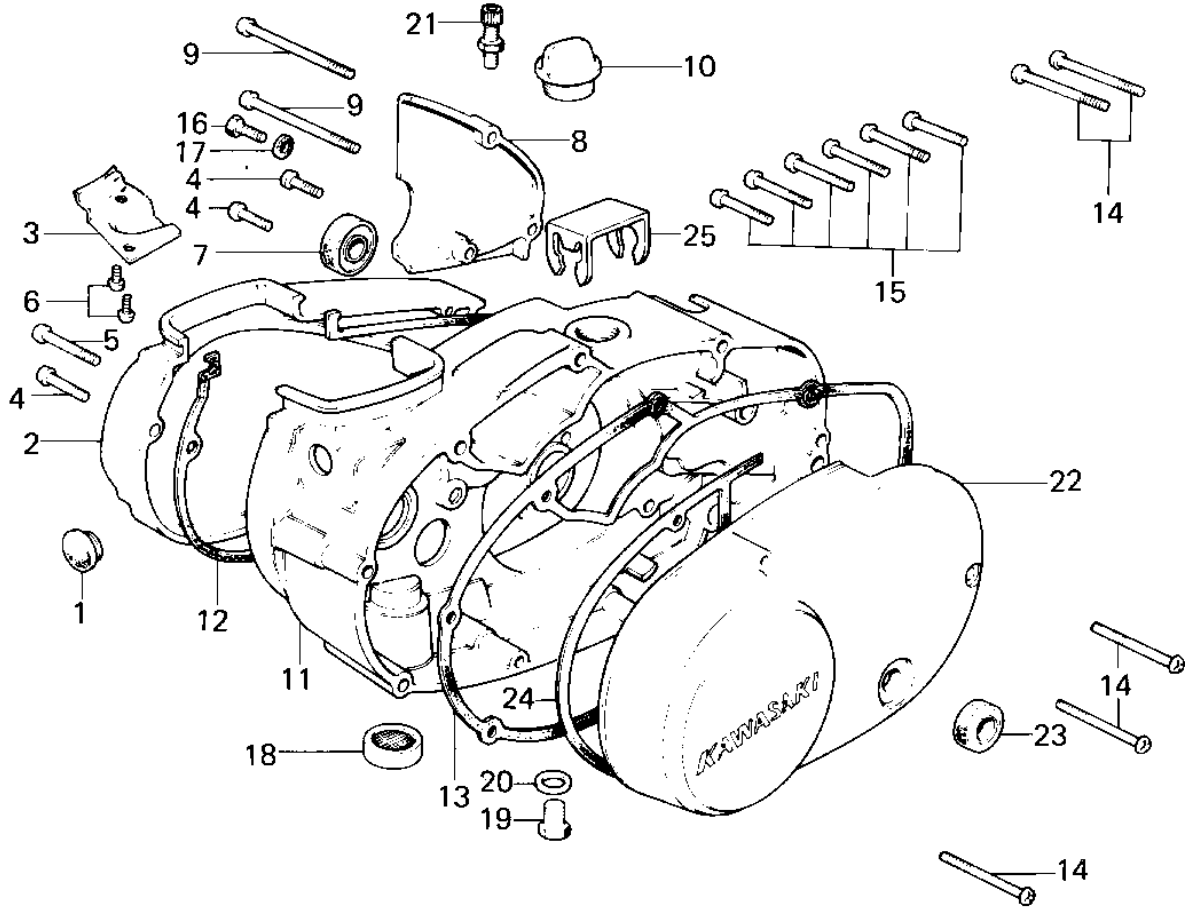

1981 KM100 PARTS DIAGRAM

ENGINE COVERS

1981 KM100 PARTS LIST

ENGINE COVERS

ITEM NAME	PART NUMBER	QUANTITY
CAP CARB MOUNT HOLE (Ref # 1)	14039-001	1
COVER,CARB BARREL (Ref # 2)	14030-1005	1
COVER,CARB BARREL (Ref # 2)	14030-1005	1
COVER,CARB BARREL (Ref # 2)	14030-1005	1
COVER,CARBURETOR (Ref # 2)	14030-1011	1
COVER,CLUTCH CABLE (Ref # 3)	14025-1137	1
COVER,CLUTCH CABLE (Ref # 3)	14025-1137	1
SCREW PAN HEAD 6X20 (Ref # 4)	220B0620	3
SCREW PAN HEAD 6X35 (Ref # 5)	220B0635	1
SCREW PAN HEAD 6X12 (Ref # 6)	220B0612	2
OIL SEAL TB14257 (Ref # 7)	653B142507	1
COVER,OIL PUMP,BUFF (Ref # 8)	14030-050-80	1
COVER,OIL PUMP (Ref # 8)	14025-1185	1
SCREW PAN HEAD 6X75 (Ref # 9)	220B0675	2
FILLER,OIL (Ref # 10)	16115-018	1
COVER,R.H,ENG,BARREL (Ref # 11)	14032-1017	1
COVER,R.H,ENG,BARREL (Ref # 11)	14032-1017	1
COVER,R.H.ENGINE (Ref # 11)	14032-1029	1
GASKET,CARBURETOR COV (Ref # 12)	11060-1201	1
GASKET,CLUTCH COVER (Ref # 13)	11060-1198	1
SCREW PAN HEAD 6X45 (Ref # 14)	220B0645	5
SCREW PAN HEAD 6X30 (Ref # 15)	220B0630	6
BOLT,HEX HEAD,6X14 (Ref # 16)	92001-121	1
WASHER OIL PUMP BANJO (Ref # 17)	92022-077	1
DRAIN,FUEL (Ref # 18)	16116-006	1
PLUG OIL DRAIN (Ref # 19)	92067-001	1
GASKET CHECK VALVE (Ref # 20)	92065-058	1
ADJUSTER,CABLE (Ref # 21)	16002-012	1
COVER,L.H ENG.BUFF (Ref # 22)	14031-078-80	1

1981 KM100 PARTS LIST

ENGINE COVERS

ITEM NAME	PART NUMBER	QUANTITY
COVER,L.H.ENGINE (Ref # 22)	14031-1029	1
COVER,L.H.ENGINE (Ref # 22)	14031-1029	1
COVER,L.H.ENGINE (Ref # 22)	14031-1043	1
OIL SEAL SB12205 (Ref # 23)	92049-004	1
GASKET, L.H. ENGINE COVER (Ref # 24)	14045-020	1
CLAMP (Ref # 25)	92037-1107	1