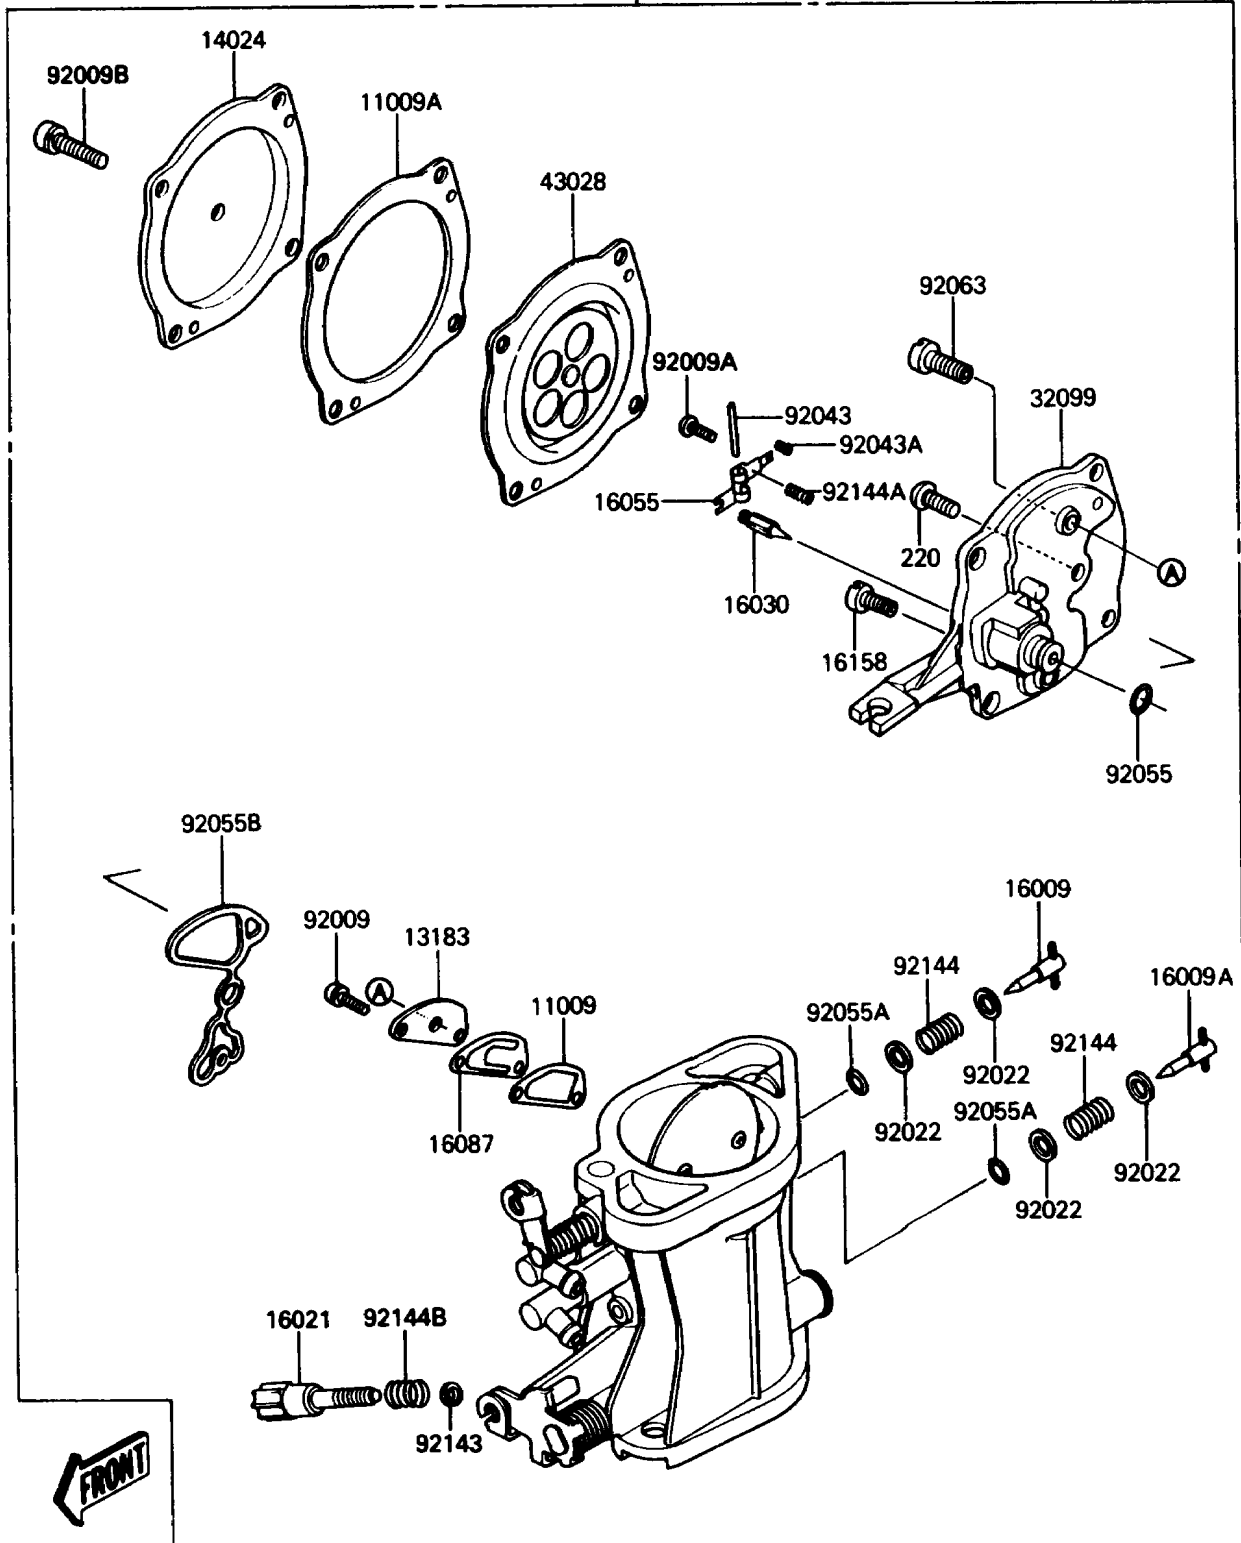

1988 650 SX PARTS DIAGRAM

Carburetor

15001

E 1611-0216

1988 650 SX PARTS LIST

Carburetor

ITEM NAME	PART NUMBER	QUANTITY
GASKET,CHOKE VALVE (Ref # 11009)	11009-3729	1
GASKET,DIAPHRAGM (Ref # 11009A)	11009-3730	1
PLATE (Ref # 13183)	13183-3707	1
COVER,CARBURETOR (Ref # 14024)	14024-3720	1
CARBURETOR-ASSY (Ref # 15001)	15001-3713	1
NEEDLE-JET,HIGH SPEED (Ref # 16009)	16009-3703	1
NEEDLE-JET,LOW SPEED (Ref # 16009A)	16009-3704	1
SCREW-THROTTLE STOP (Ref # 16021)	16021-3702	1
VALVE-FLOAT (Ref # 16030)	16030-3701	1
ARM-FLOAT (Ref # 16055)	16055-3701	1
VALVE-CHECK (Ref # 16087)	16087-3702	1
JET-SLOW,#48 (Ref # 16158)	16158-3701	1
CASE,CARBURETOR (Ref # 32099)	32099-3712	1
DIAPHRAGM,CARBURETOR (Ref # 43028)	43028-3704	1
SCREW,3X6 (Ref # 92009)	92009-3710	2
SCREW,3X6 (Ref # 92009A)	92009-3712	1
SCREW,4X16 (Ref # 92009B)	92009-3739	4
WASHER,ADJUST SCREW (Ref # 92022)	92022-3745	4
PIN,FLOAT (Ref # 92043)	92043-1209	1
PIN,THROTTLE STOP SCREW (Ref # 92043A)	92043-3712	1
RING-O,FUEL FITTING (Ref # 92055)	92055-1223	1
RING-O,ADJUST SCREW (Ref # 92055A)	92055-3713	2
RING-O (Ref # 92055B)	92055-3714	1
JET-MAIN,2ND,#125 (Ref # 92063)	92063-1069	1
COLLAR,THROTTLE STOP SCREW (Ref # 92143)	92143-3709	1
SPRING,ADJUST SCREW (Ref # 92144)	92144-3704	2
SPRING,FLOAT VALVE (Ref # 92144A)	92144-3705	1
SPRING,THROTTLE STOP SCREW (Ref # 92144B)	92144-3706	1
SCREW-PAN-CROS (Ref # 220)	220D0408	1