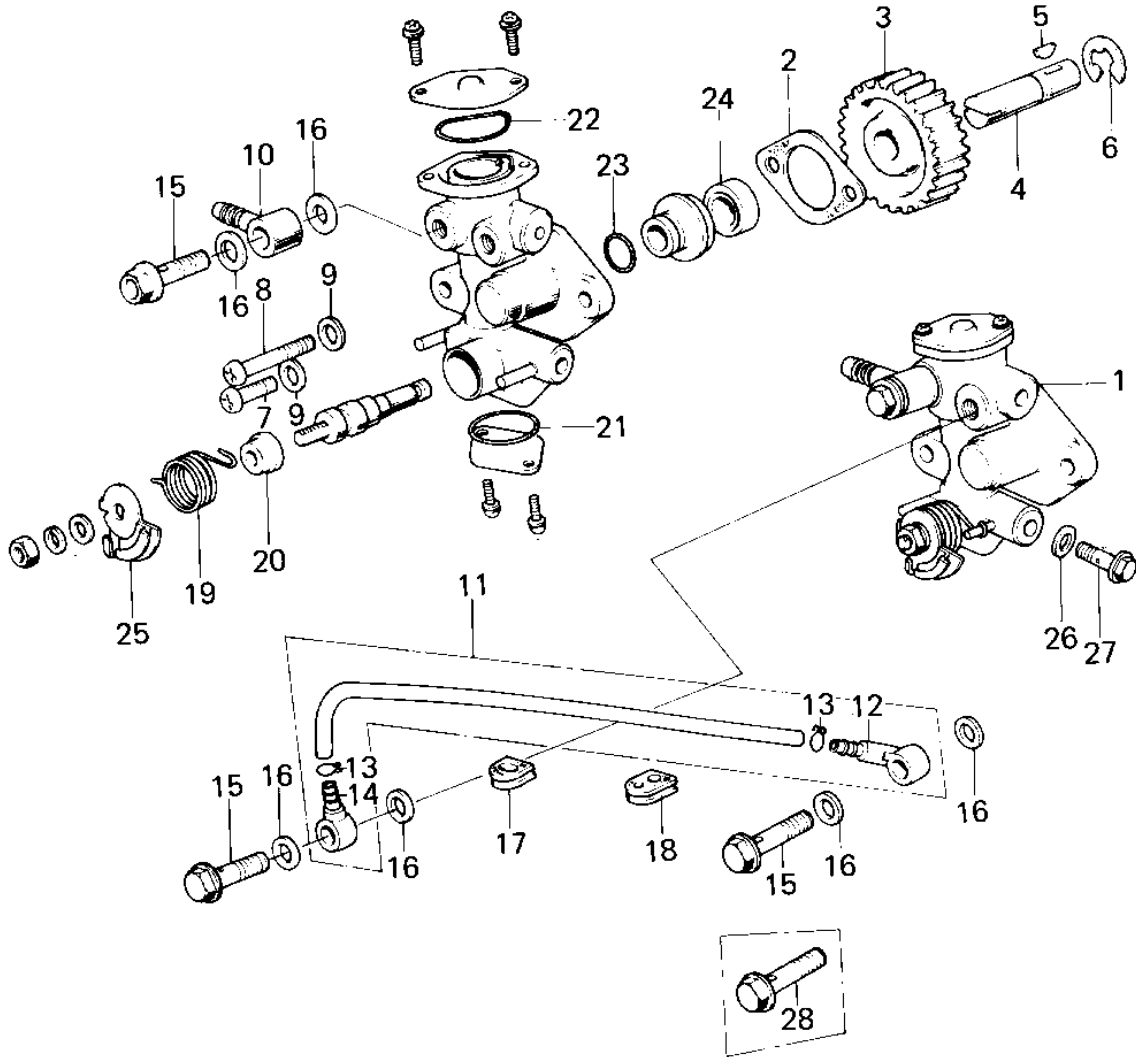

# 1978 KM100-A3 PARTS DIAGRAM

## OIL PUMP

# 1978 KM100-A3 PARTS LIST

## OIL PUMP

ITEM NAME	PART NUMBER	QUANTITY
PUMP ASSY, OIL (Ref # 1)	16082-067	
PUMP ASSY, OIL (Ref # 1)	16082-067	
GASKET,OIL PUMP (Ref # 2)	11060-1160	
GEAR OIL PUMP (Ref # 3)	16085-004	
SHAFT OIL PUMP (Ref # 4)	16086-001	
WOODRUFF KEY (Ref # 5)	510A3100	
CIRCLIP 9MM (Ref # 6)	482K9000	
SCREW-PAN-CROS (Ref # 7)	220B0514	
SCREW PAN CROSS,5X28 (Ref # 8)	220B0528	
WASHER OIL PUMP (Ref # 9)	92022-037	
CONNECTOR BANJO (Ref # 10)	92061-009	
PIPE,OIL (Ref # 11)	16134-021	
VALVE,CHECK (Ref # 12)	16128-009	
CLAMP,OIL PIPE (Ref # 13)	92036-022	
CONNECTOR,OIL PIPE (Ref # 14)	92061-018	
BOLT-BANJO,6MM (Ref # 15)	92060-013	
BOLT-BANJO,6MM (Ref # 15)	92060-013	
WASHER OIL PUMP BANJO (Ref # 16)	92022-077	
GROMMET WIRING HARN (Ref # 17)	21017-002	
GROMMET,OIL PIPE (Ref # 18)	92071-067	
SPRING,OIL PUMP LEVER (Ref # 19)	16093-006	
SEAL-OIL,CAMSHAFT,"X" (Ref # 20)	92049-1294	
"0" RING,LOWER CAP (Ref # 21)	16090-003	
"0" RING,LOWER CAP (Ref # 21)	16090-004	
"0" RING,UPPER CAP (Ref # 22)	16088-002	
"0" RING,OIL PUMP SHT (Ref # 23)	16090-002	
OIL SEAL OIL PUMP SHT (Ref # 24)	16091-001	
LEVER,OIL PUMP CABLE (Ref # 25)	16096-012	
WASHER (Ref # 26)	92022-1006	