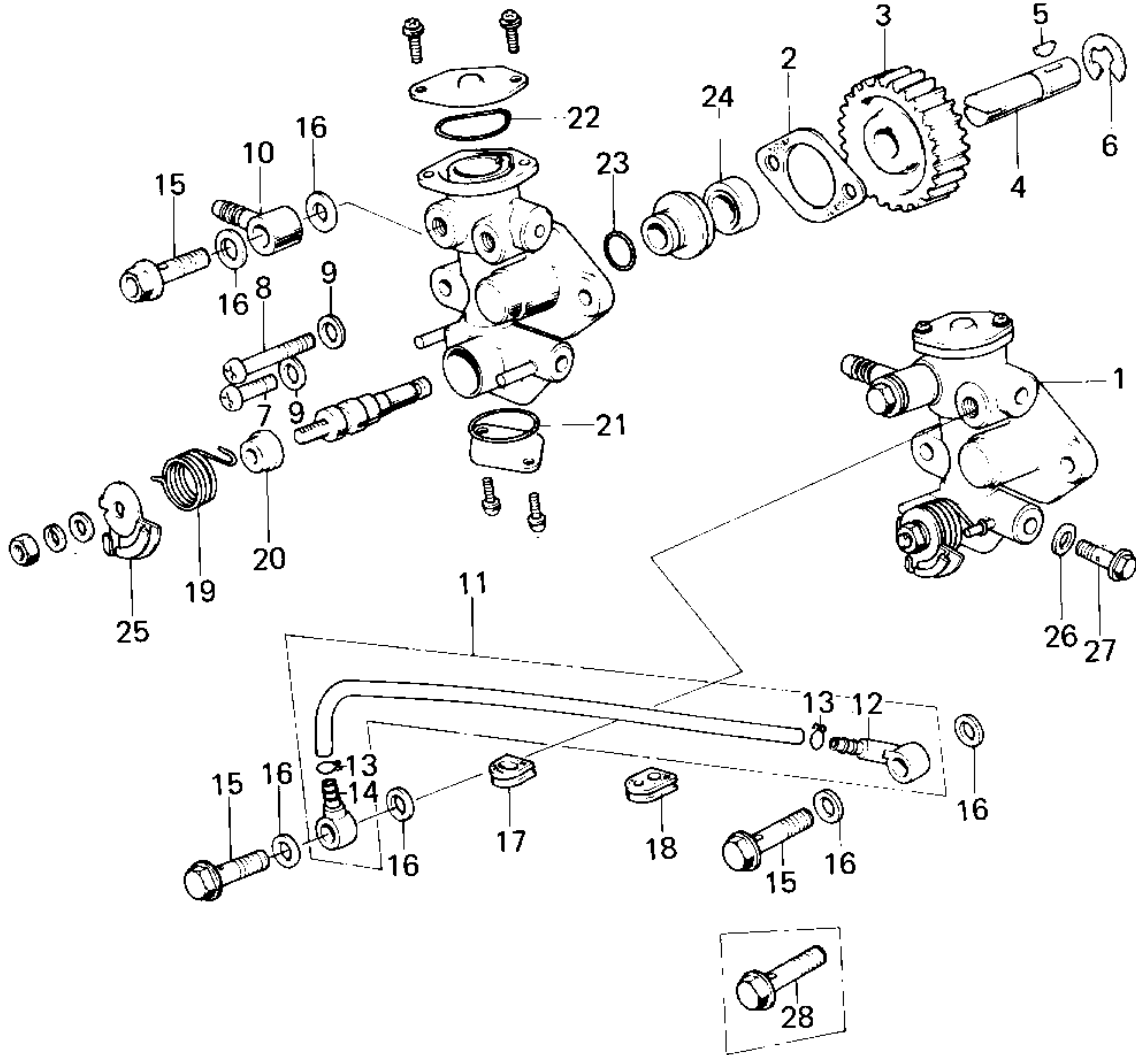

# 1978 KM100-A3A PARTS DIAGRAM

## OIL PUMP

# 1978 KM100-A3A PARTS LIST

## OIL PUMP

ITEM NAME	PART NUMBER	QUANTITY
PUMP ASSY, OIL (Ref # 1)	16082-067	
PUMP ASSY, OIL (Ref # 1)	16082-067	
GASKET,OIL PUMP (Ref # 2)	11060-1160	
GEAR OIL PUMP (Ref # 3)	16085-004	
SHAFT OIL PUMP (Ref # 4)	16086-001	
WOODRUFF KEY (Ref # 5)	510A3100	
CIRCLIP 9MM (Ref # 6)	482K9000	
SCREW-PAN-CROS (Ref # 7)	220B0514	
SCREW PAN CROSS,5X28 (Ref # 8)	220B0528	
WASHER OIL PUMP (Ref # 9)	92022-037	
CONNECTOR BANJO (Ref # 10)	92061-009	
PIPE,OIL (Ref # 11)	16134-021	
VALVE,CHECK (Ref # 12)	16128-009	
CLAMP,OIL PIPE (Ref # 13)	92036-022	
CONNECTOR,OIL PIPE (Ref # 14)	92061-018	
BOLT-BANJO,6MM (Ref # 15)	92060-013	
BOLT-BANJO,6MM (Ref # 15)	92060-013	
WASHER OIL PUMP BANJO (Ref # 16)	92022-077	
GROMMET WIRING HARN (Ref # 17)	21017-002	
GROMMET,OIL PIPE (Ref # 18)	92071-067	
SPRING,OIL PUMP LEVER (Ref # 19)	16093-006	
SEAL-OIL,CAMSHAFT,"X" (Ref # 20)	92049-1294	
"0" RING,LOWER CAP (Ref # 21)	16090-003	
"0" RING,LOWER CAP (Ref # 21)	16090-004	
"0" RING,UPPER CAP (Ref # 22)	16088-002	
"0" RING,OIL PUMP SHT (Ref # 23)	16090-002	
OIL SEAL OIL PUMP SHT (Ref # 24)	16091-001	
LEVER,OIL PUMP CABLE (Ref # 25)	16096-012	
WASHER (Ref # 26)	92022-1006	