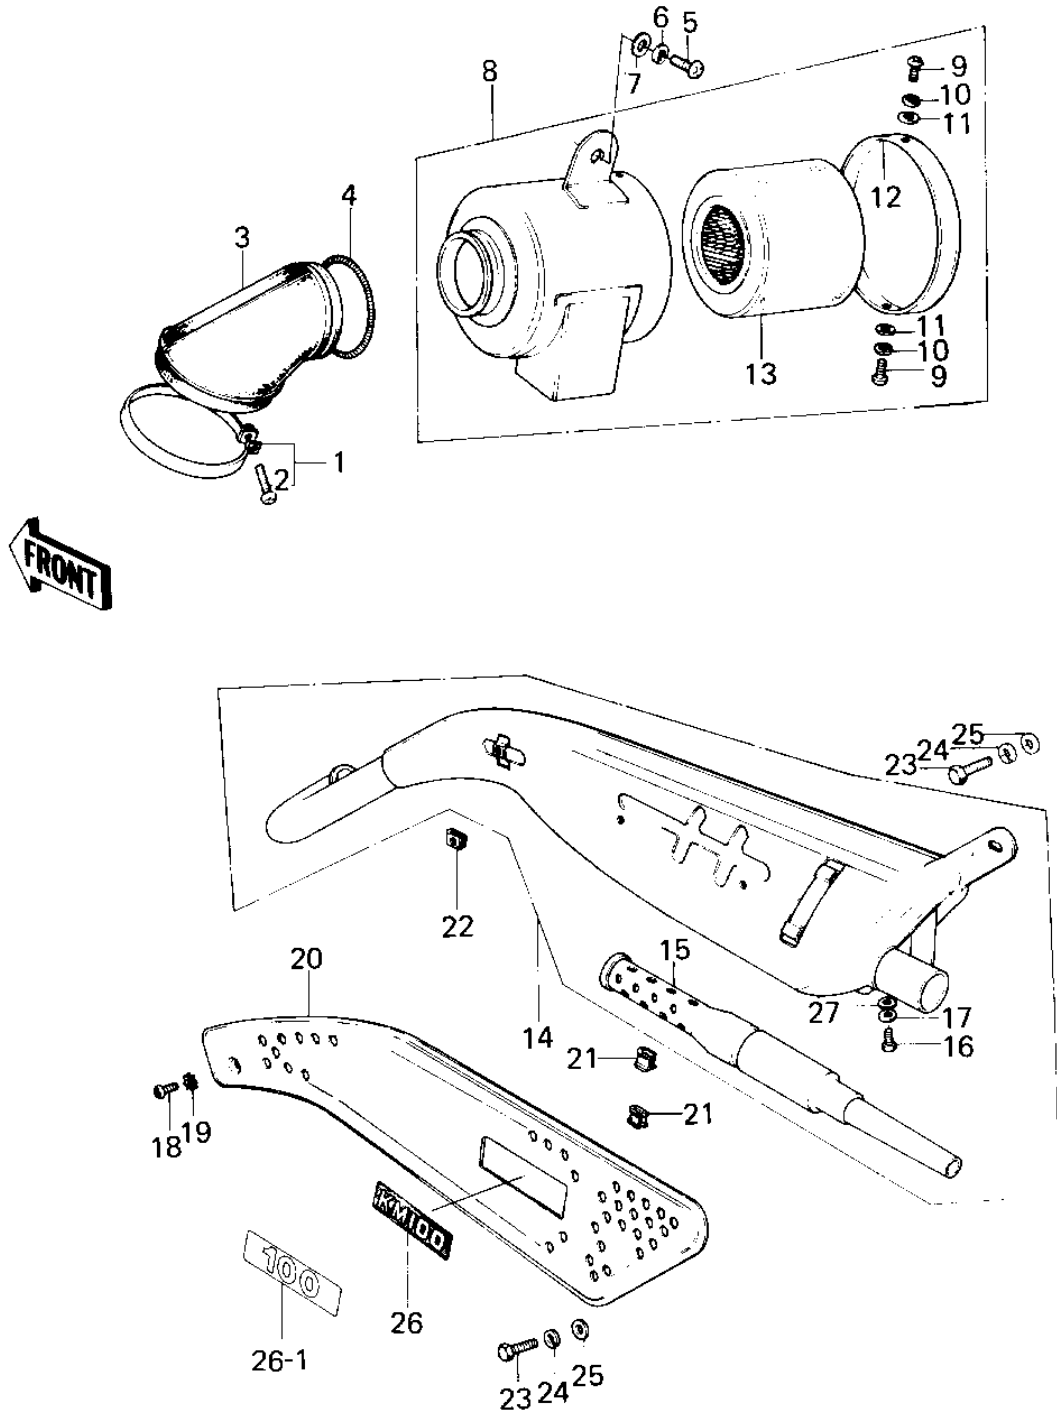

1978 KM100-A3 PARTS DIAGRAM

AIR CLEANER/MUFFLER (KM100-A1~A4)

1978 KM100-A3 PARTS LIST

AIR CLEANER/MUFFLER (KM100-A1~A4)

ITEM NAME	PART NUMBER	QUANTITY
CLAMP-AIR CLEANER (Ref # 1)	92037-068	
SCREW PAN HEAD 6X35 (Ref # 2)	220B0635	
CONNECTOR,AIR CLEANER (Ref # 3)	11026-009	
DUCT,AIR CLEANER (Ref # 3)	14073-1007	
SPRING COIL (Ref # 4)	92081-047	
SCREW PAN HEAD 6X12 (Ref # 5)	220B0612	
WASHER SPRING 6MM (Ref # 6)	461F0600	
WASHER PLAIN 6MM (Ref # 7)	410B0600	
AIR CLEANER ASY,BLACK (Ref # 8)	11010-068-10	
AIR CLEANER ASSY (Ref # 8)	11010-1016-10	
SCREW PAN HEAD 5X8 (Ref # 9)	220B0508A	
SCREW PAN HEAD 5X10 (Ref # 9)	220B0510	
WASHER SPRING 5MM (Ref # 10)	461F0500	
WASHER PLAIN 5MM (Ref # 11)	410B0500	
CAP,AIR CLEANER (Ref # 12)	11012-041	
CAP,AIR CLEANER (Ref # 12)	11012-1028	
ELEMENT,AIR,CLNR (Ref # 13)	11013-044	
ELEMENT,AIR CLNR (Ref # 13)	11013-1009	
MUFFLER ASSY,F.BLACK (Ref # 14)	18001-167-21	
BAFFLE TUBE (Ref # 15)	18033-096	
BOLT,6X10 (Ref # 16)	112G0610	
WASHER PLAIN 6MM (Ref # 17)	410B0600	
SCREW PAN HEAD 6X12 (Ref # 18)	220E0612	
WASHER LOCK 6MM (Ref # 19)	463H0600	
COVER,MUFFLER (Ref # 20)	18064-018	
INSULATOR (Ref # 21)	18065-007	
INSULATOR-HEAT (Ref # 22)	18065-009	
BOLT-SMALL-UPSET,8X16 (Ref # 23)	115G0816	
WASHER SPRING 8MM (Ref # 24)	461F0800	

1978 KM100-A3 PARTS LIST

AIR CLEANER/MUFFLER (KM100-A1~A4)

ITEM NAME	PART NUMBER	QUANTITY
WASHER PLAIN 8MM (Ref # 25)	411B0800	
EMBLEM,SIDE COVER (Ref # 26)	56018-241	
EMBLEM,MUFFLER COVER (Ref # 26-1)	56018-1043	
WASHER-PLAIN (Ref # 27)	92022-183	