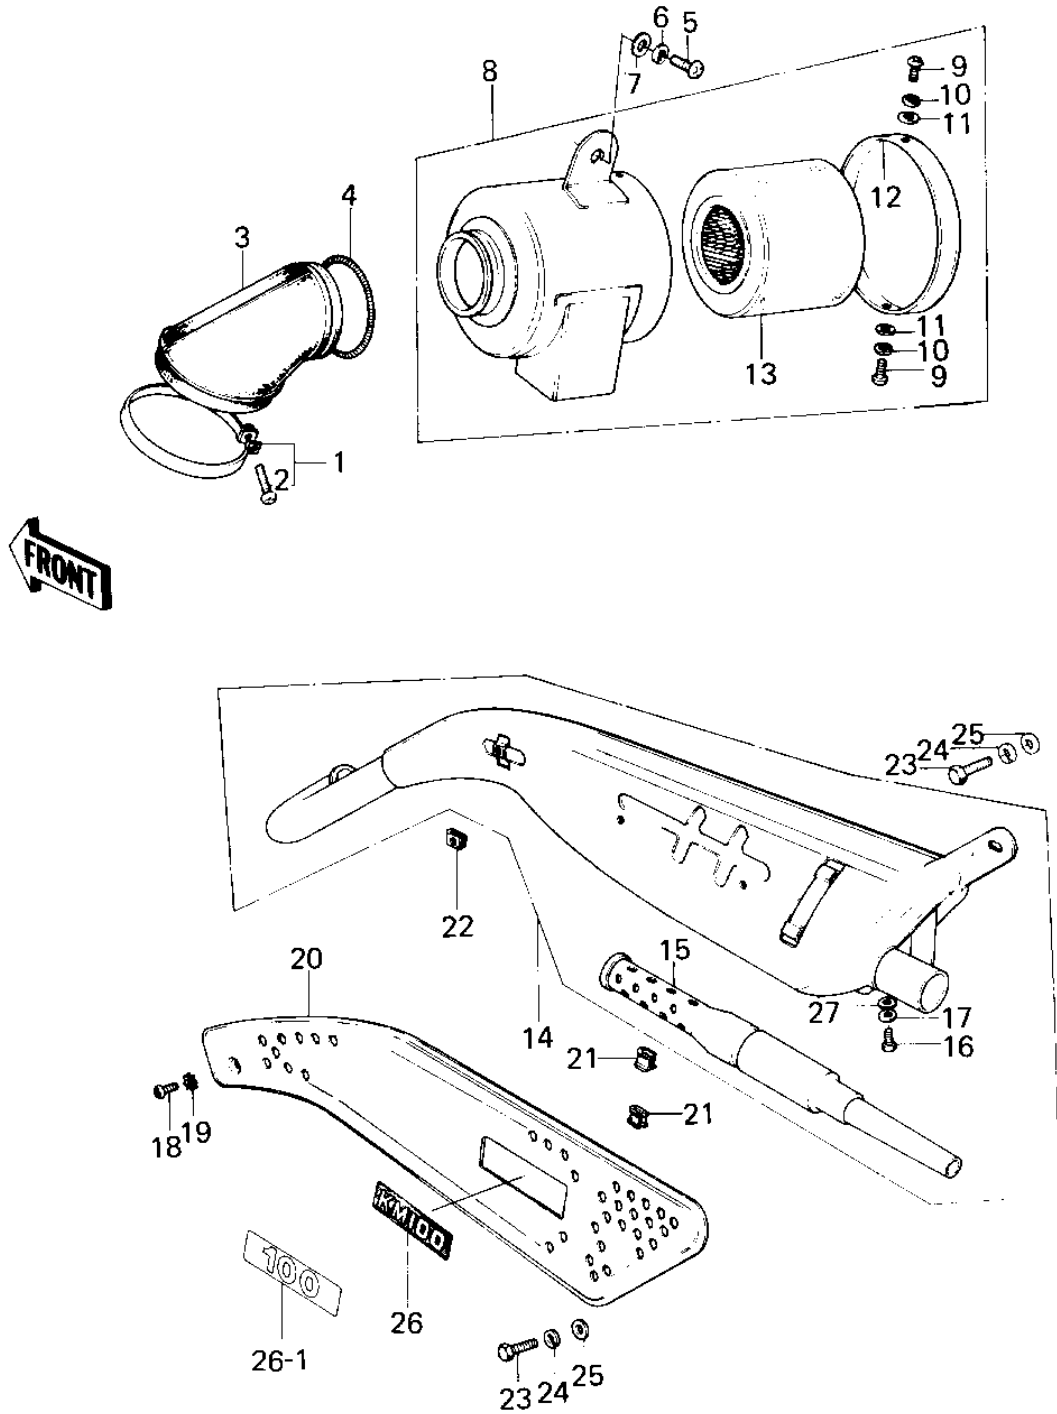

1978 KM100-A3A PARTS DIAGRAM

AIR CLEANER/MUFFLER (KM100-A1-A4)

1978 KM100-A3A PARTS LIST

AIR CLEANER/MUFFLER (KM100-A1~A4)

ITEM NAME	PART NUMBER	QUANTITY
CLAMP-AIR CLEANER (Ref # 1)	92037-068	
SCREW PAN HEAD 6X35 (Ref # 2)	220B0635	
CONNECTOR,AIR CLEANER (Ref # 3)	11026-009	
DUCT,AIR CLEANER (Ref # 3)	14073-1007	
SPRING COIL (Ref # 4)	92081-047	
SCREW PAN HEAD 6X12 (Ref # 5)	220B0612	
WASHER SPRING 6MM (Ref # 6)	461F0600	
WASHER PLAIN 6MM (Ref # 7)	410B0600	
AIR CLEANER ASY,BLACK (Ref # 8)	11010-068-10	
AIR CLEANER ASSY (Ref # 8)	11010-1016-10	
SCREW PAN HEAD 5X8 (Ref # 9)	220B0508A	
SCREW PAN HEAD 5X10 (Ref # 9)	220B0510	
WASHER SPRING 5MM (Ref # 10)	461F0500	
WASHER PLAIN 5MM (Ref # 11)	410B0500	
CAP,AIR CLEANER (Ref # 12)	11012-041	
CAP,AIR CLEANER (Ref # 12)	11012-1028	
ELEMENT,AIR,CLNR (Ref # 13)	11013-044	
ELEMENT,AIR CLNR (Ref # 13)	11013-1009	
MUFFLER ASSY,F.BLACK (Ref # 14)	18001-167-21	
BAFFLE TUBE (Ref # 15)	18033-096	
BOLT,6X10 (Ref # 16)	112G0610	
WASHER PLAIN 6MM (Ref # 17)	410B0600	
SCREW PAN HEAD 6X12 (Ref # 18)	220E0612	
WASHER LOCK 6MM (Ref # 19)	463H0600	
COVER,MUFFLER (Ref # 20)	18064-018	
INSULATOR (Ref # 21)	18065-007	
INSULATOR-HEAT (Ref # 22)	18065-009	
BOLT-SMALL-UPSET,8X16 (Ref # 23)	115G0816	
WASHER SPRING 8MM (Ref # 24)	461F0800	

1978 KM100-A3A PARTS LIST

AIR CLEANER/MUFFLER (KM100-A1~A4)

ITEM NAME	PART NUMBER	QUANTITY
WASHER PLAIN 8MM (Ref # 25)	411B0800	
EMBLEM,SIDE COVER (Ref # 26)	56018-241	
EMBLEM,MUFFLER COVER (Ref # 26-1)	56018-1043	
WASHER-PLAIN (Ref # 27)	92022-183	