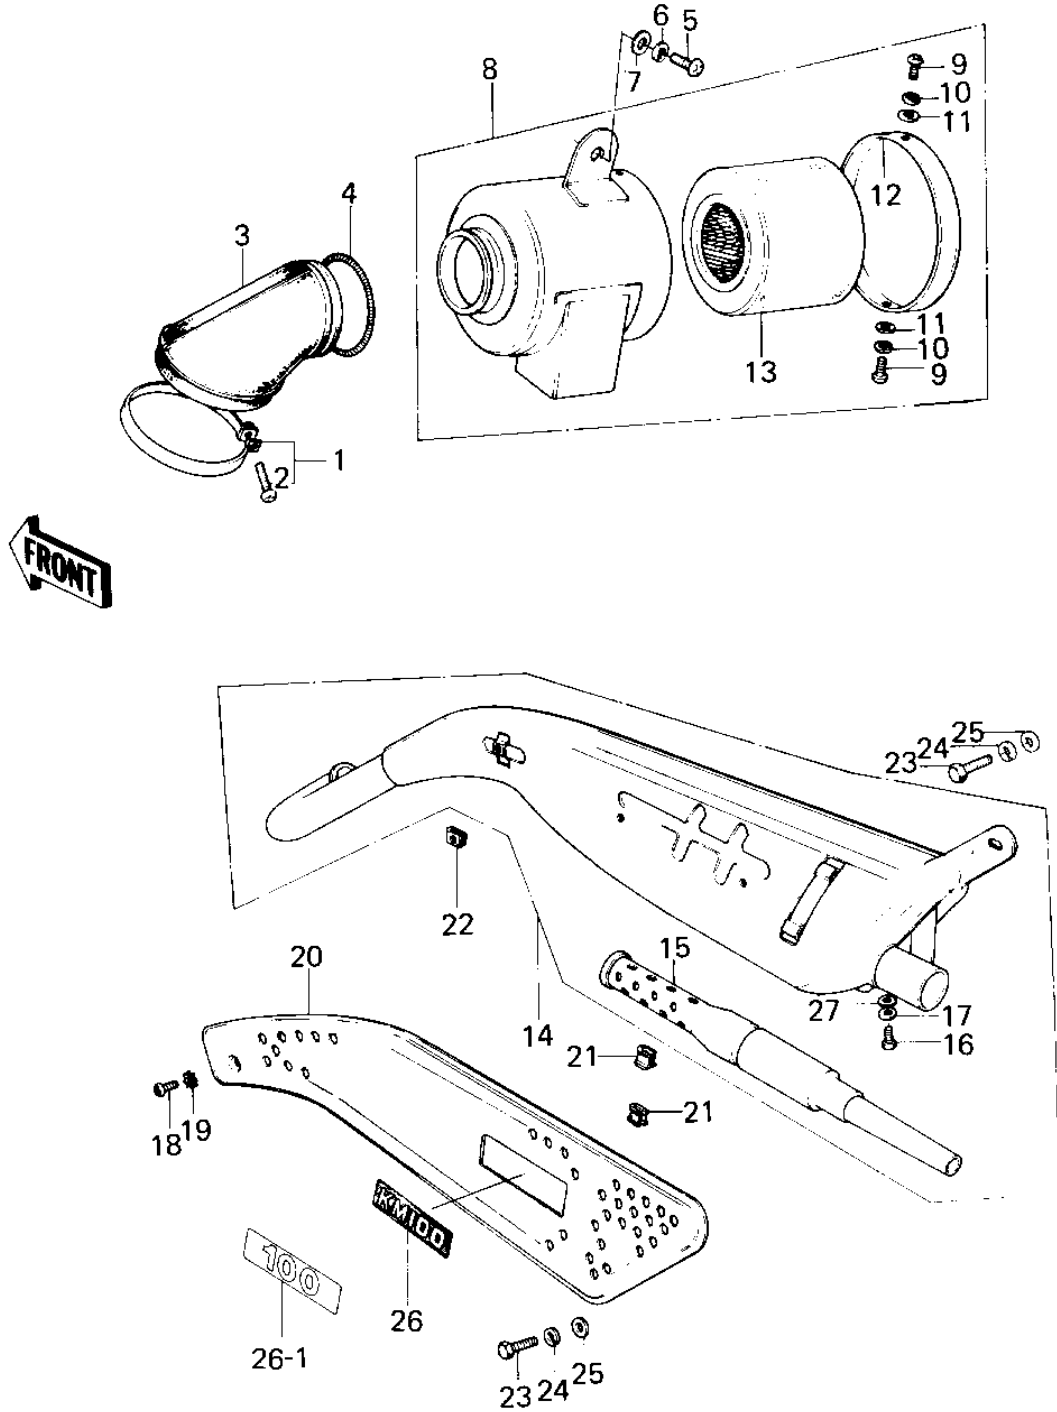

# 1979 KM100-A4 PARTS DIAGRAM

AIR CLEANER/MUFFLER (KM100-A1~A4)

# 1979 KM100-A4 PARTS LIST

AIR CLEANER/MUFFLER (KM100-A1~A4)

ITEM NAME	PART NUMBER	QUANTITY
CLAMP-AIR CLEANER (Ref # 1)	92037-068	
SCREW PAN HEAD 6X35 (Ref # 2)	220B0635	
CONNECTOR,AIR CLEANER (Ref # 3)	11026-009	
DUCT,AIR CLEANER (Ref # 3)	14073-1007	
SPRING COIL (Ref # 4)	92081-047	
SCREW PAN HEAD 6X12 (Ref # 5)	220B0612	
WASHER SPRING 6MM (Ref # 6)	461F0600	
WASHER PLAIN 6MM (Ref # 7)	410B0600	
AIR CLEANER ASY,BLACK (Ref # 8)	11010-068-10	
AIR CLEANER ASSY (Ref # 8)	11010-1016-10	
SCREW PAN HEAD 5X8 (Ref # 9)	220B0508A	
SCREW PAN HEAD 5X10 (Ref # 9)	220B0510	
WASHER SPRING 5MM (Ref # 10)	461F0500	
WASHER PLAIN 5MM (Ref # 11)	410B0500	
CAP,AIR CLEANER (Ref # 12)	11012-041	
CAP,AIR CLEANER (Ref # 12)	11012-1028	
ELEMENT,AIR,CLNR (Ref # 13)	11013-044	
ELEMENT,AIR CLNR (Ref # 13)	11013-1009	
MUFFLER ASSY,F.BLACK (Ref # 14)	18001-167-21	
BAFFLE TUBE (Ref # 15)	18033-096	
BOLT,6X10 (Ref # 16)	112G0610	
WASHER PLAIN 6MM (Ref # 17)	410B0600	
SCREW PAN HEAD 6X12 (Ref # 18)	220E0612	
WASHER LOCK 6MM (Ref # 19)	463H0600	
COVER,MUFFLER (Ref # 20)	18064-018	
INSULATOR (Ref # 21)	18065-007	
INSULATOR-HEAT (Ref # 22)	18065-009	
BOLT-SMALL-UPSET,8X16 (Ref # 23)	115G0816	
WASHER SPRING 8MM (Ref # 24)	461F0800	

## 1979 KM100-A4 PARTS LIST

AIR CLEANER/MUFFLER (KM100-A1~A4)

ITEM NAME	PART NUMBER	QUANTITY
WASHER PLAIN 8MM (Ref # 25)	411B0800	
EMBLEM,SIDE COVER (Ref # 26)	56018-241	
EMBLEM,MUFFLER COVER (Ref # 26-1)	56018-1043	
WASHER-PLAIN (Ref # 27)	92022-183	