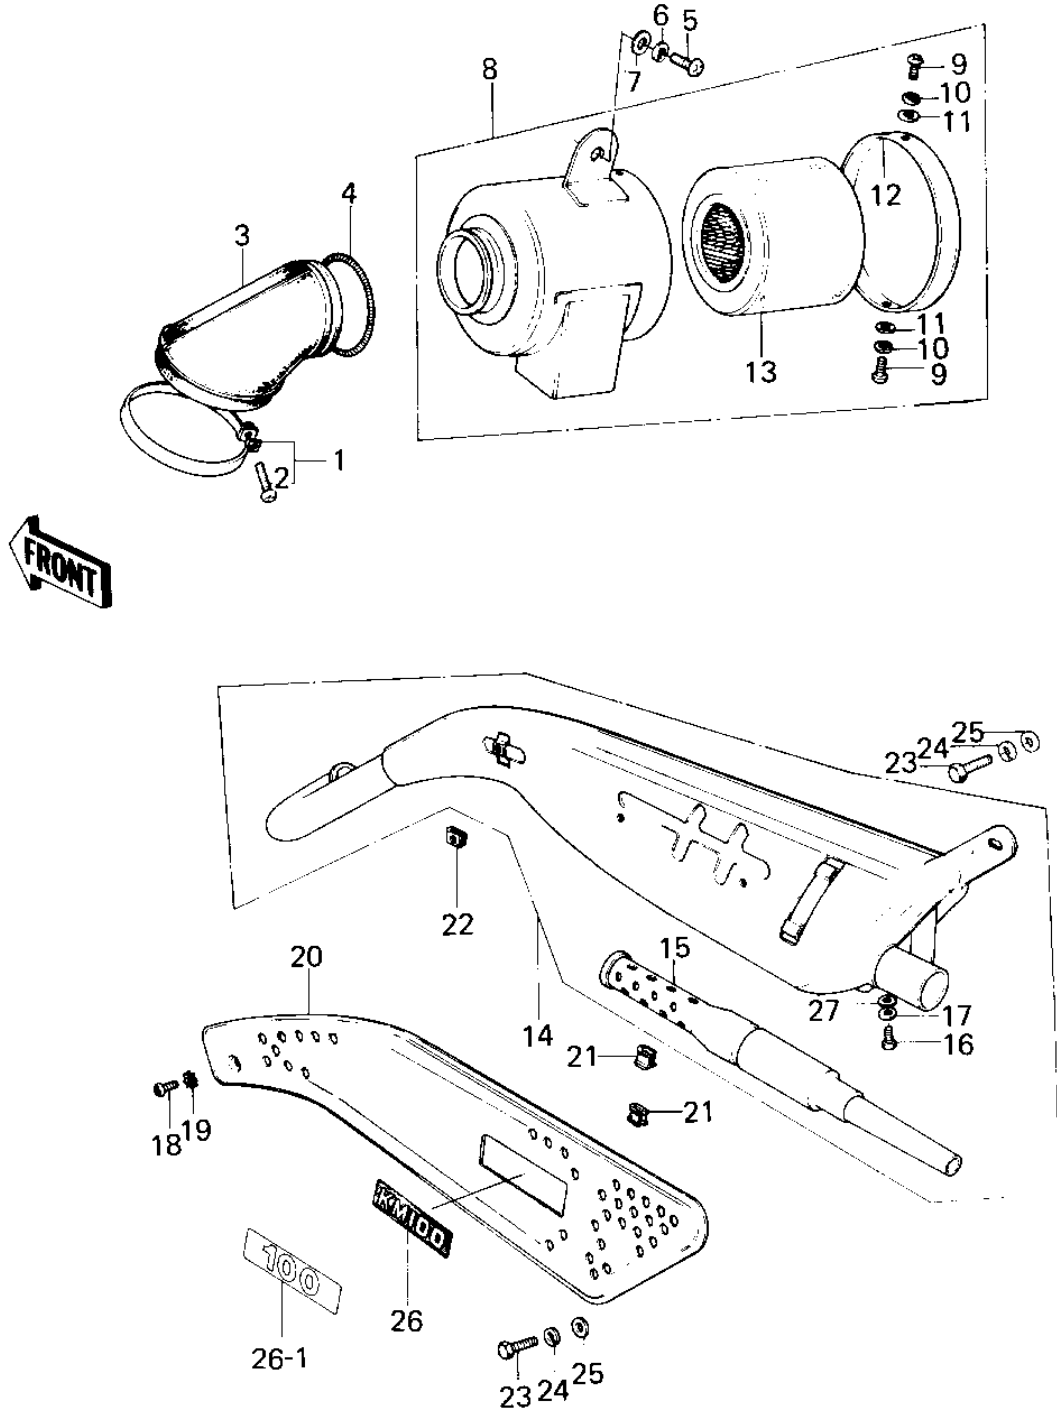

1980 KM100 PARTS DIAGRAM

AIR CLEANER/MUFFLER (KM100-A1-A4)

1980 KM100 PARTS LIST

AIR CLEANER/MUFFLER (KM100-A1~A4)

ITEM NAME	PART NUMBER	QUANTITY
CLAMP-AIR CLEANER (Ref # 1)	92037-068	1
SCREW PAN HEAD 6X35 (Ref # 2)	220B0635	1
CONNECTOR,AIR CLEANER (Ref # 3)	11026-009	1
DUCT,AIR CLEANER (Ref # 3)	14073-1007	1
SPRING COIL (Ref # 4)	92081-047	1
SCREW PAN HEAD 6X12 (Ref # 5)	220B0612	1
WASHER SPRING 6MM (Ref # 6)	461F0600	1
WASHER PLAIN 6MM (Ref # 7)	410B0600	1
AIR CLEANER ASY,BLACK (Ref # 8)	11010-068-10	1
AIR CLEANER ASSY (Ref # 8)	11010-1016-10	1
SCREW PAN HEAD 5X8 (Ref # 9)	220B0508A	2
SCREW PAN HEAD 5X10 (Ref # 9)	220B0510	2
WASHER SPRING 5MM (Ref # 10)	461F0500	2
WASHER PLAIN 5MM (Ref # 11)	410B0500	2
CAP,AIR CLEANER (Ref # 12)	11012-041	1
CAP,AIR CLEANER (Ref # 12)	11012-1028	1
ELEMENT,AIR,CLNR (Ref # 13)	11013-044	1
ELEMENT,AIR CLNR (Ref # 13)	11013-1009	1
MUFFLER ASSY,F.BLACK (Ref # 14)	18001-167-21	1
BAFFLE TUBE (Ref # 15)	18033-096	1
BOLT,6X10 (Ref # 16)	112G0610	2
WASHER PLAIN 6MM (Ref # 17)	410B0600	2
SCREW PAN HEAD 6X12 (Ref # 18)	220E0612	1
WASHER LOCK 6MM (Ref # 19)	463H0600	1
COVER,MUFFLER (Ref # 20)	18064-018	1
INSULATOR (Ref # 21)	18065-007	2
INSULATOR-HEAT (Ref # 22)	18065-009	1
BOLT-SMALL-UPSET,8X16 (Ref # 23)	115G0816	2
WASHER SPRING 8MM (Ref # 24)	461F0800	2

1980 KM100 PARTS LIST

AIR CLEANER/MUFFLER (KM100-A1~A4)

ITEM NAME	PART NUMBER	QUANTITY
WASHER PLAIN 8MM (Ref # 25)	411B0800	2
EMBLEM,SIDE COVER (Ref # 26)	56018-241	1
EMBLEM,MUFFLER COVER (Ref # 26-1)	56018-1043	1
WASHER-PLAIN (Ref # 27)	92022-183	2