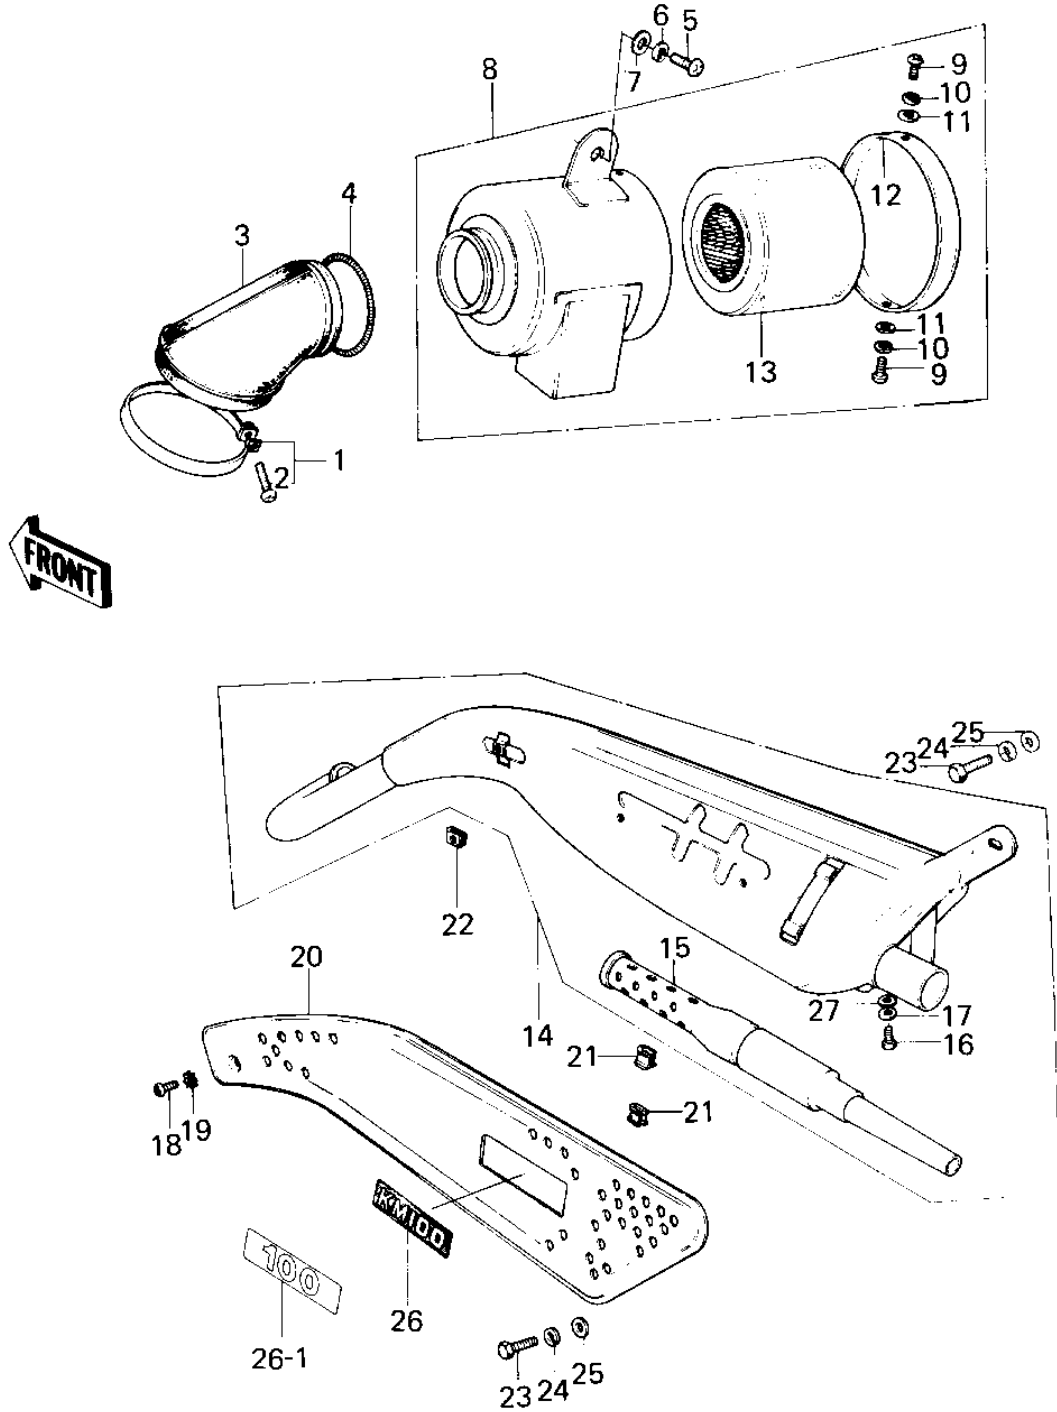

1981 KM100 PARTS DIAGRAM

AIR CLEANER/MUFFLER (KM100-A1~A4)

1981 KM100 PARTS LIST

AIR CLEANER/MUFFLER (KM100-A1~A4)

ITEM NAME	PART NUMBER	QUANTITY
CLAMP-AIR CLEANER (Ref # 1)	92037-068	1
SCREW PAN HEAD 6X35 (Ref # 2)	220B0635	1
CONNECTOR,AIR CLEANER (Ref # 3)	11026-009	1
DUCT,AIR CLEANER (Ref # 3)	14073-1007	1
SPRING COIL (Ref # 4)	92081-047	1
SCREW PAN HEAD 6X12 (Ref # 5)	220B0612	1
WASHER SPRING 6MM (Ref # 6)	461F0600	1
WASHER PLAIN 6MM (Ref # 7)	410B0600	1
AIR CLEANER ASY,BLACK (Ref # 8)	11010-068-10	1
AIR CLEANER ASSY (Ref # 8)	11010-1016-10	1
SCREW PAN HEAD 5X8 (Ref # 9)	220B0508A	2
SCREW PAN HEAD 5X10 (Ref # 9)	220B0510	2
WASHER SPRING 5MM (Ref # 10)	461F0500	2
WASHER PLAIN 5MM (Ref # 11)	410B0500	2
CAP,AIR CLEANER (Ref # 12)	11012-041	1
CAP,AIR CLEANER (Ref # 12)	11012-1028	1
ELEMENT,AIR,CLNR (Ref # 13)	11013-044	1
ELEMENT,AIR CLNR (Ref # 13)	11013-1009	1
MUFFLER ASSY,F.BLACK (Ref # 14)	18001-167-21	1
BAFFLE TUBE (Ref # 15)	18033-096	1
BOLT,6X10 (Ref # 16)	112G0610	2
WASHER PLAIN 6MM (Ref # 17)	410B0600	2
SCREW PAN HEAD 6X12 (Ref # 18)	220E0612	1
WASHER LOCK 6MM (Ref # 19)	463H0600	1
COVER,MUFFLER (Ref # 20)	18064-018	1
INSULATOR (Ref # 21)	18065-007	2
INSULATOR-HEAT (Ref # 22)	18065-009	1
BOLT-SMALL-UPSET,8X16 (Ref # 23)	115G0816	2
WASHER SPRING 8MM (Ref # 24)	461F0800	2

1981 KM100 PARTS LIST

AIR CLEANER/MUFFLER (KM100-A1~A4)

ITEM NAME	PART NUMBER	QUANTITY
WASHER PLAIN 8MM (Ref # 25)	411B0800	2
EMBLEM,SIDE COVER (Ref # 26)	56018-241	1
EMBLEM,MUFFLER COVER (Ref # 26-1)	56018-1043	1
WASHER-PLAIN (Ref # 27)	92022-183	2