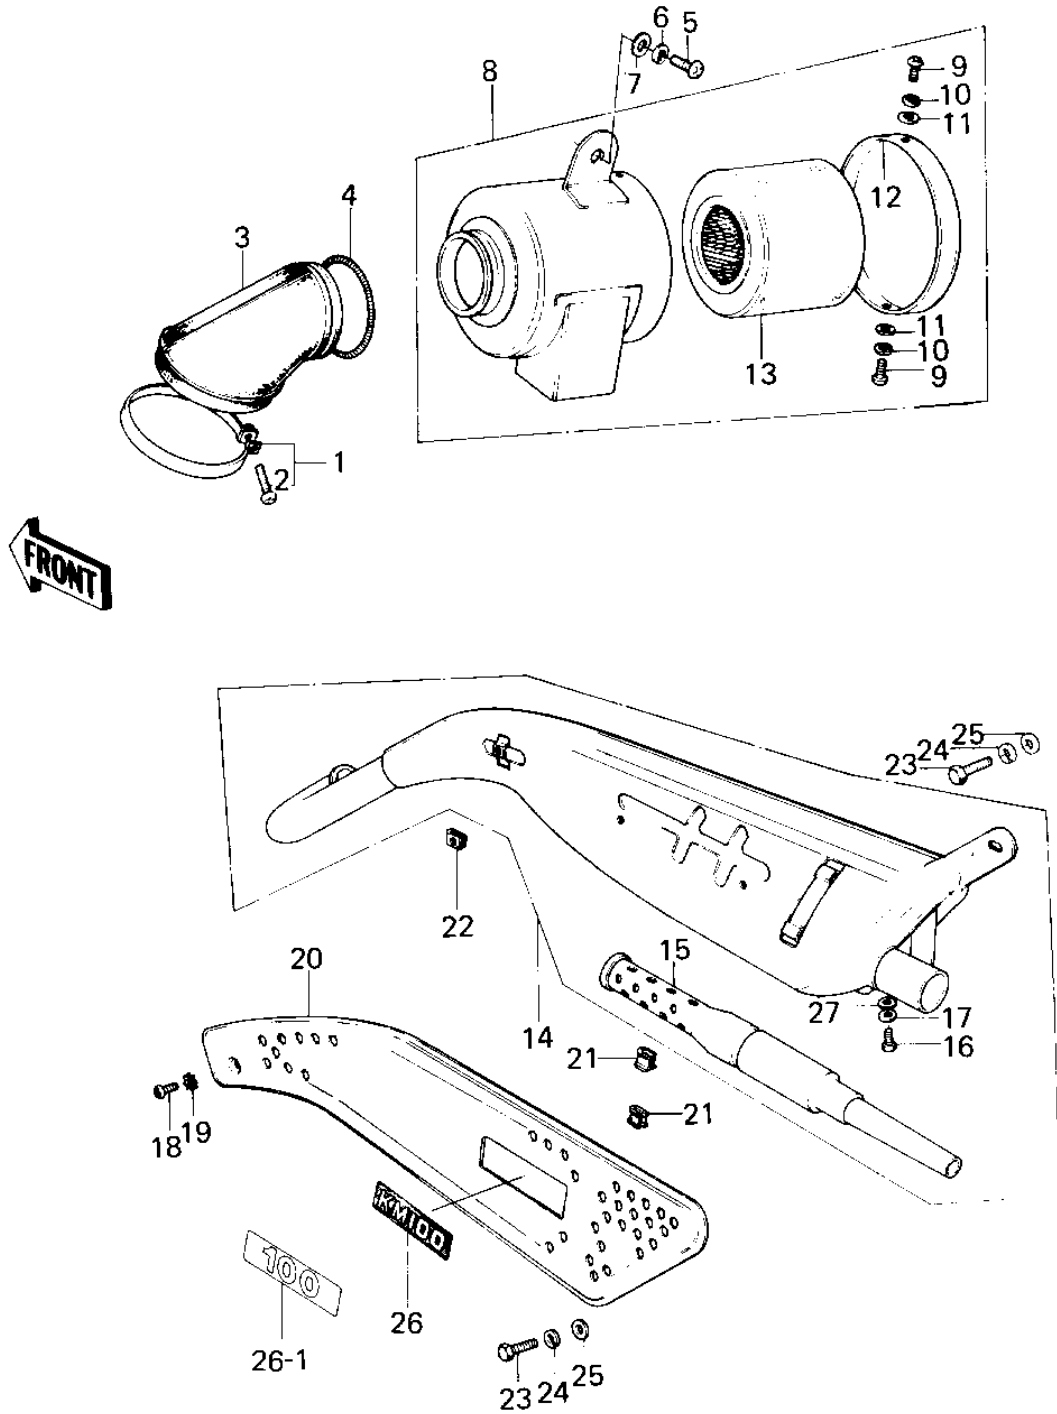

1981 KM100 PARTS DIAGRAM

AIR CLEANER/MUFFLER (KM100-A1-A4)

1981 KM100 PARTS LIST

AIR CLEANER/MUFFLER (KM100-A1~A4)

ITEM NAME	PART NUMBER	QUANTITY
CLAMP-AIR CLEANER (Ref # 1)	92037-068	1
SCREW PAN HEAD 6X35 (Ref # 2)	220B0635	1
CONNECTOR,AIR CLEANER (Ref # 3)	11026-009	1
DUCT,AIR CLEANER (Ref # 3)	14073-1007	1
SPRING COIL (Ref # 4)	92081-047	1
SCREW PAN HEAD 6X12 (Ref # 5)	220B0612	1
WASHER SPRING 6MM (Ref # 6)	461F0600	1
WASHER PLAIN 6MM (Ref # 7)	410B0600	1
AIR CLEANER ASY,BLACK (Ref # 8)	11010-068-10	1
AIR CLEANER ASSY (Ref # 8)	11010-1016-10	1
SCREW PAN HEAD 5X8 (Ref # 9)	220B0508A	2
SCREW PAN HEAD 5X10 (Ref # 9)	220B0510	2
WASHER SPRING 5MM (Ref # 10)	461F0500	2
WASHER PLAIN 5MM (Ref # 11)	410B0500	2
CAP,AIR CLEANER (Ref # 12)	11012-041	1
CAP,AIR CLEANER (Ref # 12)	11012-1028	1
ELEMENT,AIR,CLNR (Ref # 13)	11013-044	1
ELEMENT,AIR CLNR (Ref # 13)	11013-1009	1
MUFFLER ASSY,F.BLACK (Ref # 14)	18001-167-21	1
BAFFLE TUBE (Ref # 15)	18033-096	1
BOLT,6X10 (Ref # 16)	112G0610	2
WASHER PLAIN 6MM (Ref # 17)	410B0600	2
SCREW PAN HEAD 6X12 (Ref # 18)	220E0612	1
WASHER LOCK 6MM (Ref # 19)	463H0600	1
COVER,MUFFLER (Ref # 20)	18064-018	1
INSULATOR (Ref # 21)	18065-007	2
INSULATOR-HEAT (Ref # 22)	18065-009	1
BOLT-SMALL-UPSET,8X16 (Ref # 23)	115G0816	2
WASHER SPRING 8MM (Ref # 24)	461F0800	2

1981 KM100 PARTS LIST

AIR CLEANER/MUFFLER (KM100-A1~A4)

ITEM NAME	PART NUMBER	QUANTITY
WASHER PLAIN 8MM (Ref # 25)	411B0800	2
EMBLEM,SIDE COVER (Ref # 26)	56018-241	1
EMBLEM,MUFFLER COVER (Ref # 26-1)	56018-1043	1
WASHER-PLAIN (Ref # 27)	92022-183	2