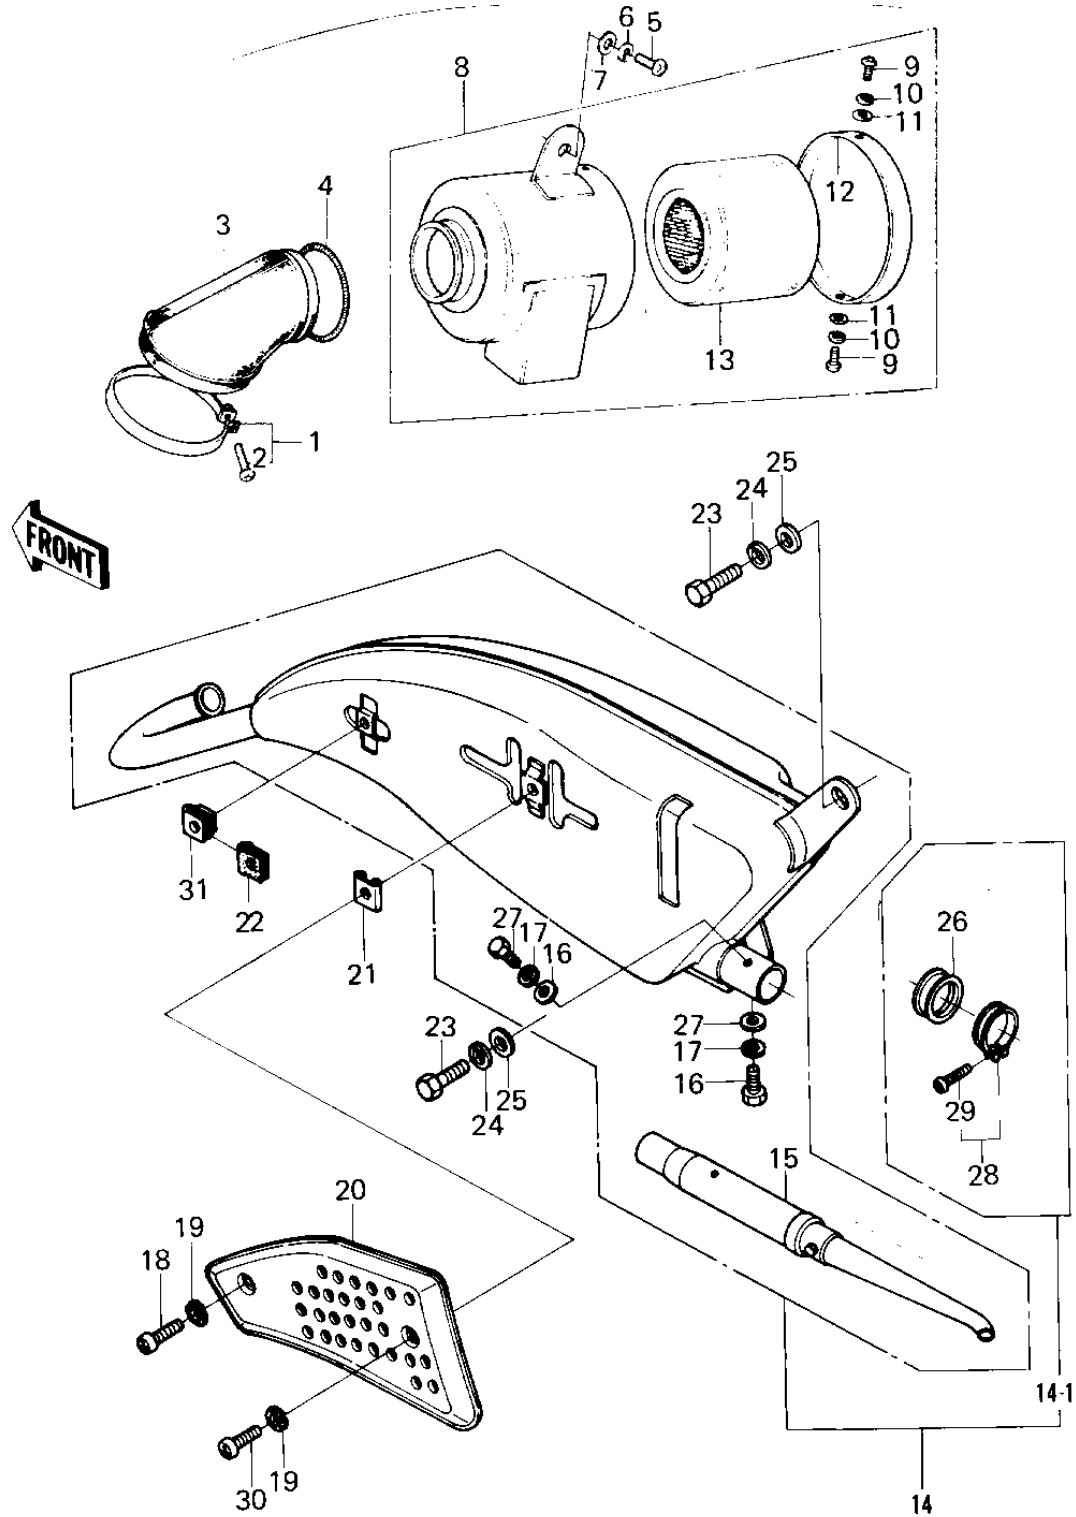

# 1978 KM100-A3 PARTS DIAGRAM

AIR CLEANER/MUFFLER (KM100-A6/A7)

# 1978 KM100-A3 PARTS LIST

## AIR CLEANER/MUFFLER (KM100-A6/A7)

ITEM NAME	PART NUMBER	QUANTITY
CLAMP-AIR CLEANER (Ref # 1)	92037-068	
SCREW PAN HEAD 6X35 (Ref # 2)	220B0635	
DUCT,AIR CLEANER (Ref # 3)	14073-1007	
SPRING COIL (Ref # 4)	92081-047	
SCREW PAN HEAD 6X12 (Ref # 5)	220B0612	
WASHER SPRING 6MM (Ref # 6)	461F0600	
WASHER PLAIN 6MM (Ref # 7)	410B0600	
AIR CLEANER ASSY (Ref # 8)	11010-1016-10	
SCREW PAN HEAD 5X10 (Ref # 9)	220B0510	
WASHER SPRING 5MM (Ref # 10)	461F0500	
WASHER PLAIN 5MM (Ref # 11)	410B0500	
CAP,AIR CLEANER (Ref # 12)	11012-1028	
ELEMENT,AIR CLNR (Ref # 13)	11013-1009	
MUFFLER ASSY (Ref # 14)	18001-5033	
MUFFLER ASSY (Ref # 14-1)	18001-5033	
BAFFLE TUBE (Ref # 15)	49099-1027	
BOLT,6X10 (Ref # 16)	112G0610	
WASHER PLAIN 6MM (Ref # 17)	410B0600	
SCREW PAN HEAD 6X14 (Ref # 18)	220B0614	
WASHER LOCK 6MM (Ref # 19)	463H0600	
COVER,MUFFLER (Ref # 20)	14025-1184	
INSULATOR,HEAT (Ref # 21)	18065-010	
INSULATOR-HEAT (Ref # 22)	18065-009	
BOLT-SMALL-UPSET,8X16 (Ref # 23)	115G0816	
BOLT-SMALL-UPSET,8X16 (Ref # 23)	115G0816	
WASHER SPRING 8MM (Ref # 24)	461F0800	
WASHER PLAIN 8MM (Ref # 25)	411B0800	
WASHER PLAIN 8MM (Ref # 26)	92022-183	
CONNECTOR,BAFFLETUBE (Ref # 27)	92093-1042	

# 1978 KM100-A3 PARTS LIST

AIR CLEANER/MUFFLER (KM100-A6/A7)

ITEM NAME	PART NUMBER	QUANTITY
CONNECTOR,BAFFLETUBE (Ref # 27)	92093-1042	
CLAMP,CARBURETOR HLDR (Ref # 28)	92037-178	
SCREW-PAN-CROS,5X25 (Ref # 29)	220B0525	
SCREW PAN HEAD 6X10 (Ref # 30)	220B0610	
NUT,MUFFLER (Ref # 31)	92015-1094	