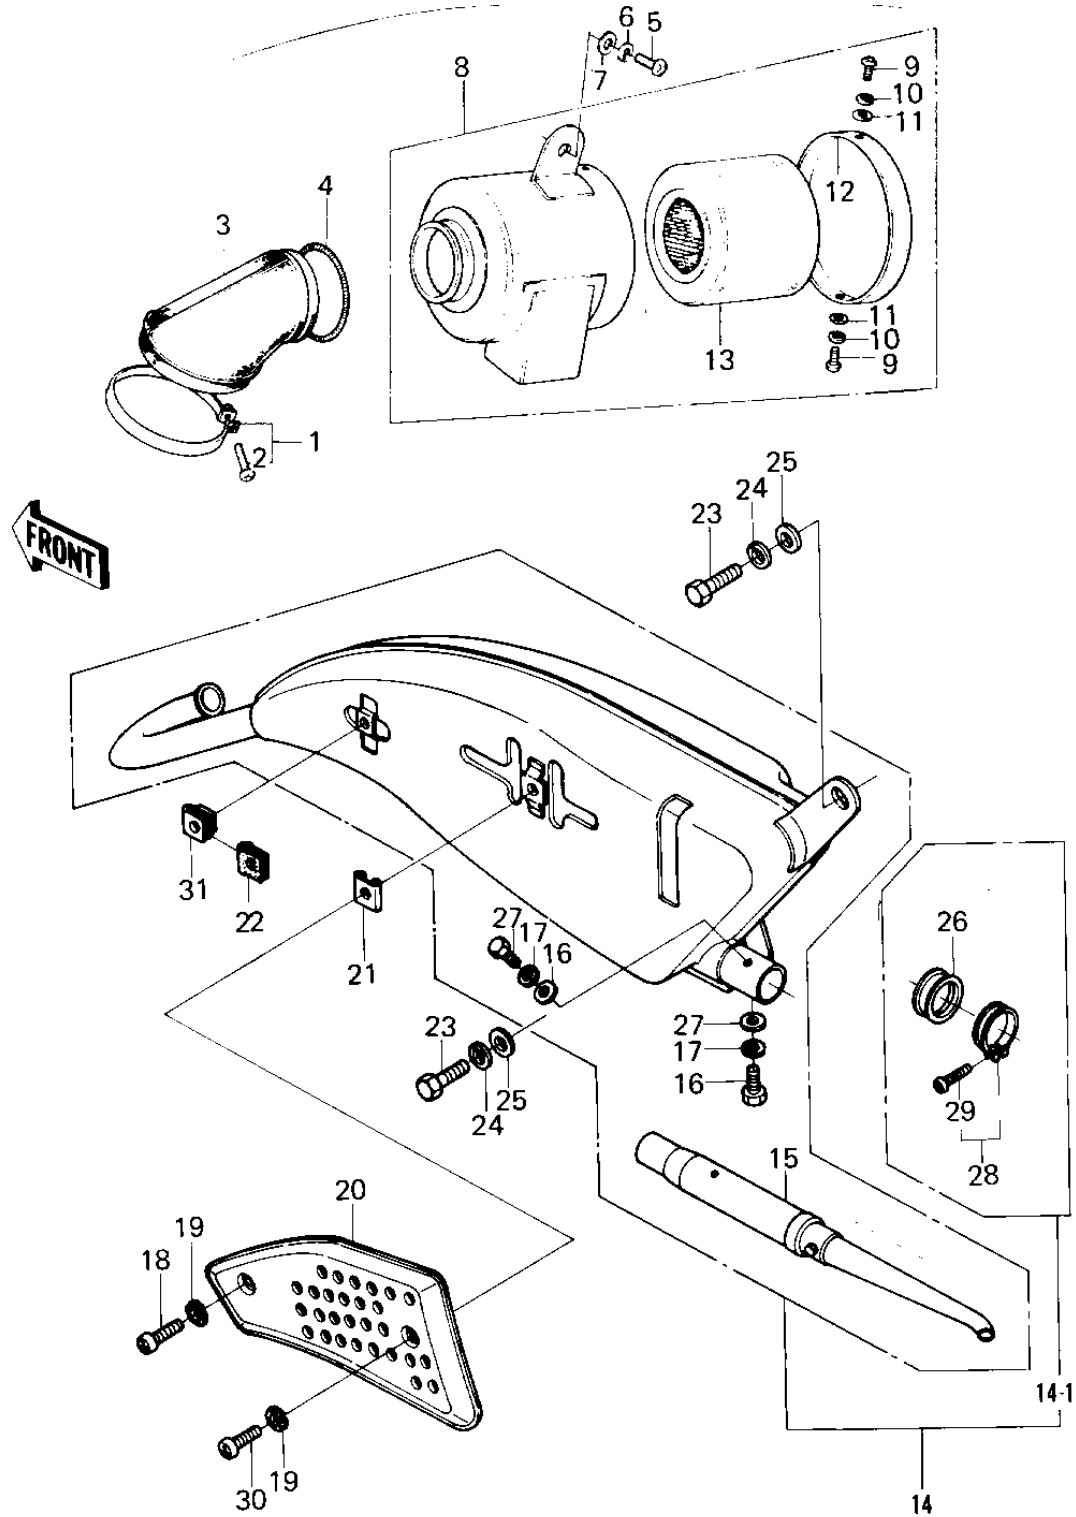

1981 KM100 PARTS DIAGRAM

AIR CLEANER/MUFFLER (KM100-A6/A7)

1981 KM100 PARTS LIST

AIR CLEANER/MUFFLER (KM100-A6/A7)

ITEM NAME	PART NUMBER	QUANTITY
CLAMP-AIR CLEANER (Ref # 1)	92037-068	1
SCREW PAN HEAD 6X35 (Ref # 2)	220B0635	1
DUCT,AIR CLEANER (Ref # 3)	14073-1007	1
SPRING COIL (Ref # 4)	92081-047	1
SCREW PAN HEAD 6X12 (Ref # 5)	220B0612	1
WASHER SPRING 6MM (Ref # 6)	461F0600	1
WASHER PLAIN 6MM (Ref # 7)	410B0600	1
AIR CLEANER ASSY (Ref # 8)	11010-1016-10	1
SCREW PAN HEAD 5X10 (Ref # 9)	220B0510	2
WASHER SPRING 5MM (Ref # 10)	461F0500	2
WASHER PLAIN 5MM (Ref # 11)	410B0500	2
CAP,AIR CLEANER (Ref # 12)	11012-1028	1
ELEMENT,AIR CLNR (Ref # 13)	11013-1009	1
MUFFLER ASSY (Ref # 14)	18001-5033	1
MUFFLER ASSY (Ref # 14-1)	18001-5033	1
BAFFLE TUBE (Ref # 15)	49099-1027	1
BOLT,6X10 (Ref # 16)	112G0610	2
WASHER PLAIN 6MM (Ref # 17)	410B0600	2
SCREW PAN HEAD 6X14 (Ref # 18)	220B0614	1
WASHER LOCK 6MM (Ref # 19)	463H0600	2
COVER,MUFFLER (Ref # 20)	14025-1184	1
INSULATOR,HEAT (Ref # 21)	18065-010	1
INSULATOR-HEAT (Ref # 22)	18065-009	1
BOLT-SMALL-UPSET,8X16 (Ref # 23)	115G0816	2
BOLT-SMALL-UPSET,8X16 (Ref # 23)	115G0816	2
WASHER SPRING 8MM (Ref # 24)	461F0800	2
WASHER PLAIN 8MM (Ref # 25)	411B0800	2
WASHER PLAIN 8MM (Ref # 26)	92022-183	2
CONNECTOR,BAFFLETUBE (Ref # 27)	92093-1042	1

1981 KM100 PARTS LIST

AIR CLEANER/MUFFLER (KM100-A6/A7)

ITEM NAME	PART NUMBER	QUANTITY
CONNECTOR,BAFFLETUBE (Ref # 27)	92093-1042	1
CLAMP,CARBURETOR HLDR (Ref # 28)	92037-178	1
SCREW-PAN-CROS,5X25 (Ref # 29)	220B0525	1
SCREW PAN HEAD 6X10 (Ref # 30)	220B0610	1
NUT,MUFFLER (Ref # 31)	92015-1094	1