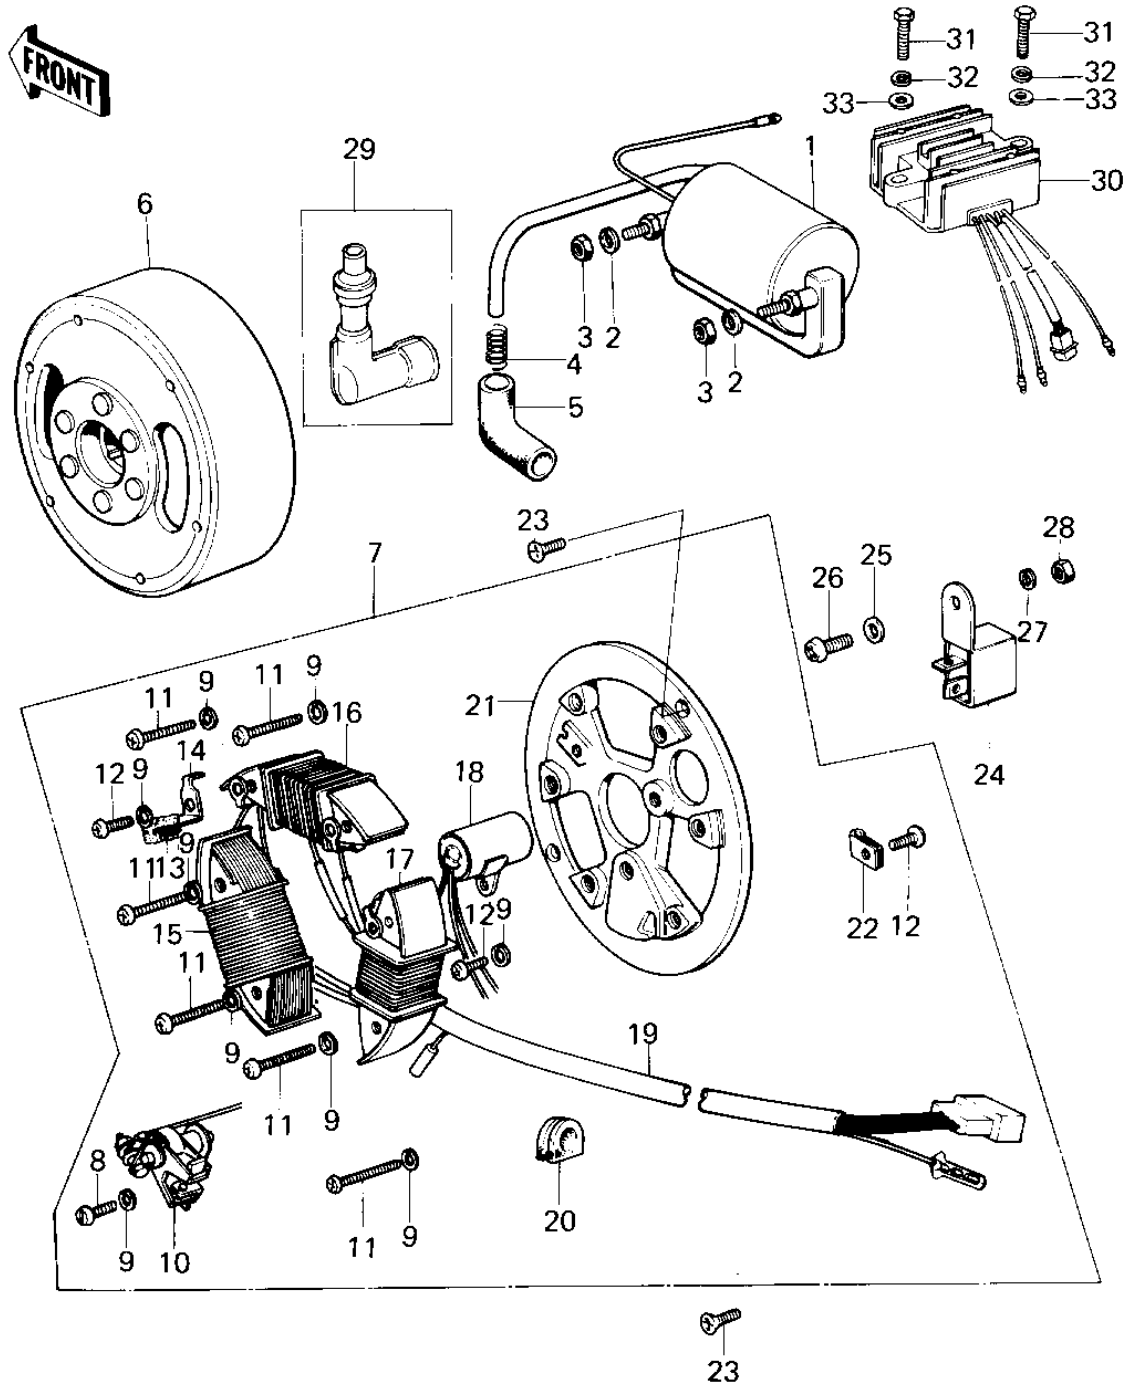

# 1979 KM100-A4 PARTS DIAGRAM

IGNITION/GENERATOR

# 1979 KM100-A4 PARTS LIST

## IGNITION/GENERATOR

ITEM NAME	PART NUMBER	QUANTITY
COIL,IGNITION (Ref # 1)	21121-1047	
WASHER SPRING 6MM (Ref # 2)	461F0600	
NUT 6MM (Ref # 3)	311B0600	
NUT (Ref # 3)	92019-008	
SPRING-SPARK PLUG CAP (Ref # 4)	92101-001	
CAP SPARK PLUG (Ref # 5)	21130-009	
FLYWHEEL (Ref # 6)	21050-016	
FLYWHEEL,MAGNETO (Ref # 6)	21050-1008	
STATOR ASSY (Ref # 7)	21003-025	
STATOR ASSY (Ref # 7)	21003-1014	
SCREW-PAN-CRSOSS,4X12 (Ref # 8)	220B0412	
WASHER SPRING 4MM (Ref # 9)	461F0400	
BREAKER ASSY CONTACT (Ref # 10)	21008-006	
SCREW PAN HEAD 4X30 (Ref # 11)	220E0430	
SCREW PAN HEAD 4X6 (Ref # 12)	220B0406	
FELT OIL (Ref # 13)	21019-005	
HOLDER,OIL FELT (Ref # 14)	21038-002	
COIL,LIGHTING (Ref # 15)	21047-1007	
COIL,CHARGING B (Ref # 15)	59031-1002	
COIL A LIGHTING (Ref # 16)	21047-019	
COIL,CHARGING A (Ref # 16)	59031-1001	
COIL,EXCITING (Ref # 17)	21049-1004	
COIL,EXCITING (Ref # 17)	21049-1004	
CONDENSER (Ref # 18)	21013-006	
WIRING HARNESS,MAGNT (Ref # 19)	21029-028	
WIRING HARNESS,MAGNET (Ref # 19)	26001-1077	
GROMMET WIRING HARN (Ref # 20)	21017-002	
PLATE-COIL,MAGNETO (Ref # 21)	21048-1002	
CLAMP WIRING HARNESS (Ref # 22)	21037-002	

### IGNITION/GENERATOR

ITEM NAME	PART NUMBER	QUANTITY
SCREW CNTSNK HD 6X14 (Ref # 23)	221B0614	
RECTIFIER (Ref # 24)	21061-015	
WASHER PLAIN 5MM (Ref # 25)	411B0500	
SCREW PAN HEAD 5X10 (Ref # 26)	220B0510	
WASHER SPRING 5MM (Ref # 27)	461F0500	
NUT,5MM (Ref # 28)	311B0500	
CAP, SPARK PLUG (Ref # 29)	21160-005	
REGULATOR,VOLTAGE (Ref # 30)	21066-1012	
REGULATOR,VOLTAGE (Ref # 30)	21066-1012	
BOLT-UPSET (Ref # 31)	112G0625	
WASHER SPRING 6MM (Ref # 32)	461F0600	
WASHER PLAIN 6MM (Ref # 33)	411B0600	