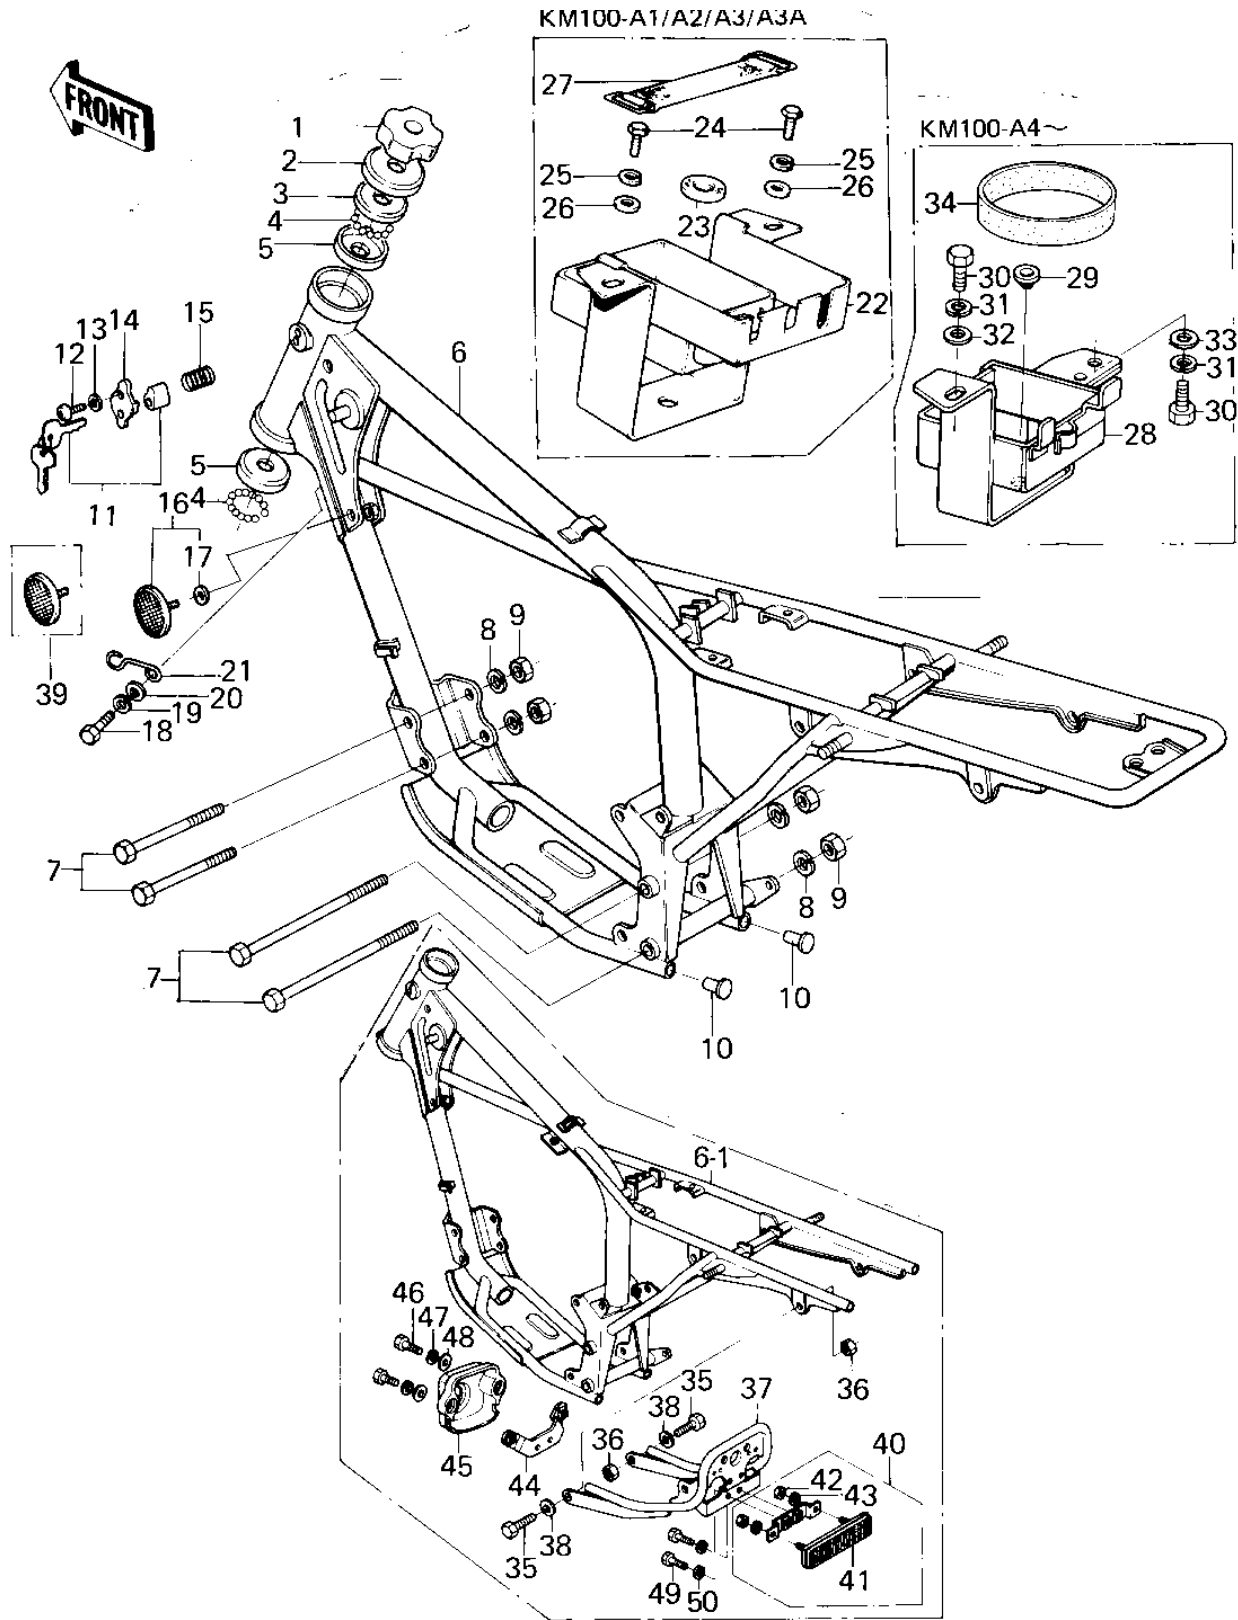

1977 KM100-A2 PARTS DIAGRAM

FRAME/FRAME FITTINGS

1977 KM100-A2 PARTS LIST

FRAME/FRAME FITTINGS

ITEM NAME	PART NUMBER	QUANTITY
NUT STEERING STEM LCK (Ref # 1)	92090-006	
CAP STEERING STEM (Ref # 2)	46098-004	
CONE UPPER BEARING (Ref # 3)	92047-005	
BALL STEEL 3/16" (Ref # 4)	600A0600	
RACE BEARING (Ref # 5)	92048-004	
FRAME (Ref # 6)	32002-109	
FRAME (Ref # 6)	32002-1043	
FRAME (Ref # 6-1)	32002-1110	
UNAVAILABLE IN PRICE BOOK (Ref # 7)	113810115	
WASHER SPRING 10MM (Ref # 8)	461F1000	
NUT,10MM (Ref # 9)	314B1000	
CAP PIPE END (Ref # 10)	32112-001	
LOCK ASSY,STEERING (Ref # 11)	27016-042	
SCREW-TAPPING (Ref # 12)	92008-007	
WASHER (Ref # 13)	92097-003	
CAP,STEERING LOCK (Ref # 14)	11012-1134	
CAP,STEERING LOCK (Ref # 14)	11012-1134	
SPRING-STEERING LOCK (Ref # 15)	27032-001	
REFLECTOR,REFLEX (Ref # 16)	28001-026	
DAMPER RUBBER,REFLECT (Ref # 17)	92094-011	
BOLT-UPSET,6X12 (Ref # 18)	112G0612	
WASHER SPRING 6MM (Ref # 19)	461F0600	
WASHER PLAIN 6MM (Ref # 20)	410B0600	
CLAMP,CABLE (Ref # 21)	92037-117	
CASE,BATTERY (Ref # 22)	32097-028	
DAMPER RUBBER (Ref # 23)	92075-078	
UNAVAILABLE IN PRICE BOOK (Ref # 24)	11080612	
WASHER SPRING 6MM (Ref # 25)	461F0600	
WASHER PLAIN 6MM (Ref # 26)	411B0600	