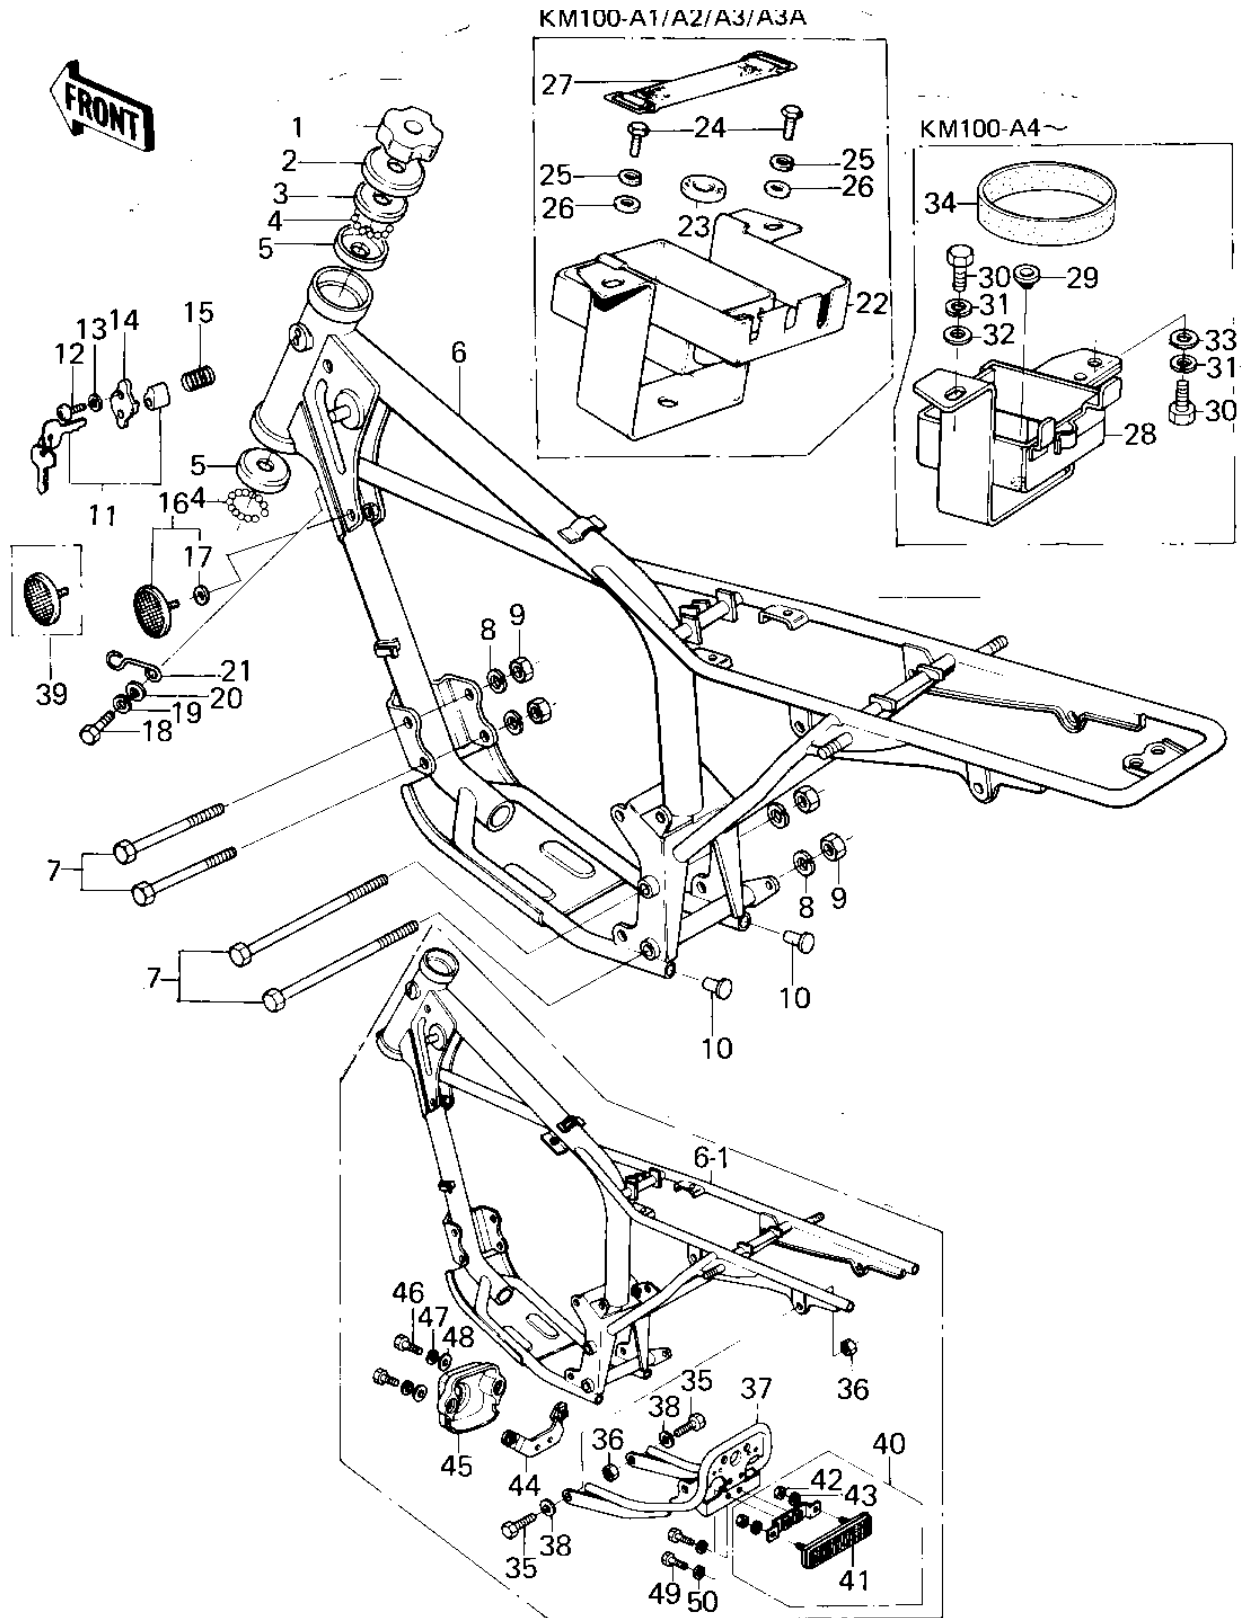

1978 KM100-A3 PARTS DIAGRAM

FRAME/FRAME FITTINGS

1978 KM100-A3 PARTS LIST

FRAME/FRAME FITTINGS

ITEM NAME	PART NUMBER	QUANTITY
NUT STEERING STEM LCK (Ref # 1)	92090-006	
CAP STEERING STEM (Ref # 2)	46098-004	
CONE UPPER BEARING (Ref # 3)	92047-005	
BALL STEEL 3/16" (Ref # 4)	600A0600	
RACE BEARING (Ref # 5)	92048-004	
FRAME (Ref # 6)	32002-109	
FRAME (Ref # 6)	32002-1043	
FRAME (Ref # 6-1)	32002-1110	
UNAVAILABLE IN PRICE BOOK (Ref # 7)	113810115	
WASHER SPRING 10MM (Ref # 8)	461F1000	
NUT,10MM (Ref # 9)	314B1000	
CAP PIPE END (Ref # 10)	32112-001	
LOCK ASSY,STEERING (Ref # 11)	27016-042	
SCREW-TAPPING (Ref # 12)	92008-007	
WASHER (Ref # 13)	92097-003	
CAP,STEERING LOCK (Ref # 14)	11012-1134	
CAP,STEERING LOCK (Ref # 14)	11012-1134	
SPRING-STEERING LOCK (Ref # 15)	27032-001	
REFLECTOR,REFLEX (Ref # 16)	28001-026	
DAMPER RUBBER,REFLECT (Ref # 17)	92094-011	
BOLT-UPSET,6X12 (Ref # 18)	112G0612	
WASHER SPRING 6MM (Ref # 19)	461F0600	
WASHER PLAIN 6MM (Ref # 20)	410B0600	
CLAMP,CABLE (Ref # 21)	92037-117	
CASE,BATTERY (Ref # 22)	32097-028	
DAMPER RUBBER (Ref # 23)	92075-078	
UNAVAILABLE IN PRICE BOOK (Ref # 24)	11080612	
WASHER SPRING 6MM (Ref # 25)	461F0600	
WASHER PLAIN 6MM (Ref # 26)	411B0600	