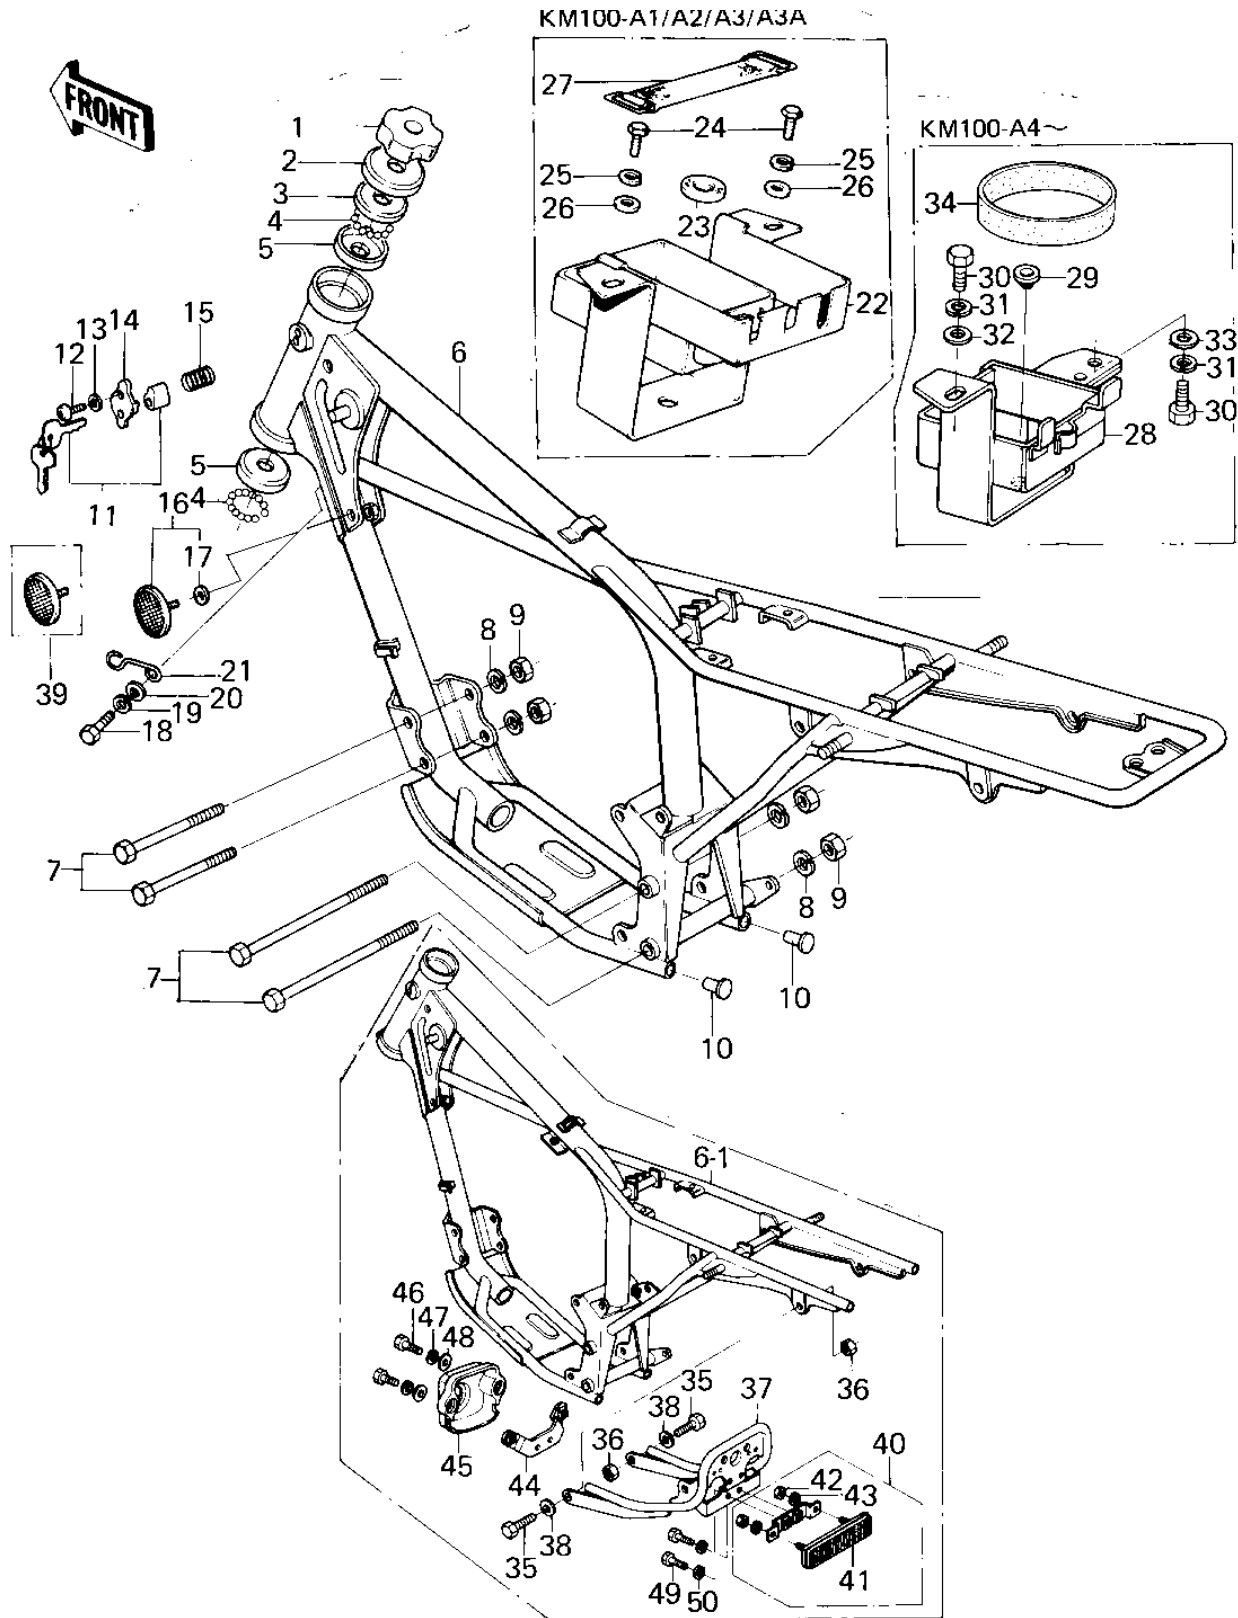

# 1978 KM100-A3A PARTS DIAGRAM

FRAME/FRAME FITTINGS

# 1978 KM100-A3A PARTS LIST

## FRAME/FRAME FITTINGS

ITEM NAME	PART NUMBER	QUANTITY
NUT STEERING STEM LCK (Ref # 1)	92090-006	
CAP STEERING STEM (Ref # 2)	46098-004	
CONE UPPER BEARING (Ref # 3)	92047-005	
BALL STEEL 3/16" (Ref # 4)	600A0600	
RACE BEARING (Ref # 5)	92048-004	
FRAME (Ref # 6)	32002-109	
FRAME (Ref # 6)	32002-1043	
FRAME (Ref # 6-1)	32002-1110	
UNAVAILABLE IN PRICE BOOK (Ref # 7)	113810115	
WASHER SPRING 10MM (Ref # 8)	461F1000	
NUT,10MM (Ref # 9)	314B1000	
CAP PIPE END (Ref # 10)	32112-001	
LOCK ASSY,STEERING (Ref # 11)	27016-042	
SCREW-TAPPING (Ref # 12)	92008-007	
WASHER (Ref # 13)	92097-003	
CAP,STEERING LOCK (Ref # 14)	11012-1134	
CAP,STEERING LOCK (Ref # 14)	11012-1134	
SPRING-STEERING LOCK (Ref # 15)	27032-001	
REFLECTOR,REFLEX (Ref # 16)	28001-026	
DAMPER RUBBER,REFLECT (Ref # 17)	92094-011	
BOLT-UPSET,6X12 (Ref # 18)	112G0612	
WASHER SPRING 6MM (Ref # 19)	461F0600	
WASHER PLAIN 6MM (Ref # 20)	410B0600	
CLAMP,CABLE (Ref # 21)	92037-117	
CASE,BATTERY (Ref # 22)	32097-028	
DAMPER RUBBER (Ref # 23)	92075-078	
UNAVAILABLE IN PRICE BOOK (Ref # 24)	11080612	
WASHER SPRING 6MM (Ref # 25)	461F0600	
WASHER PLAIN 6MM (Ref # 26)	411B0600	