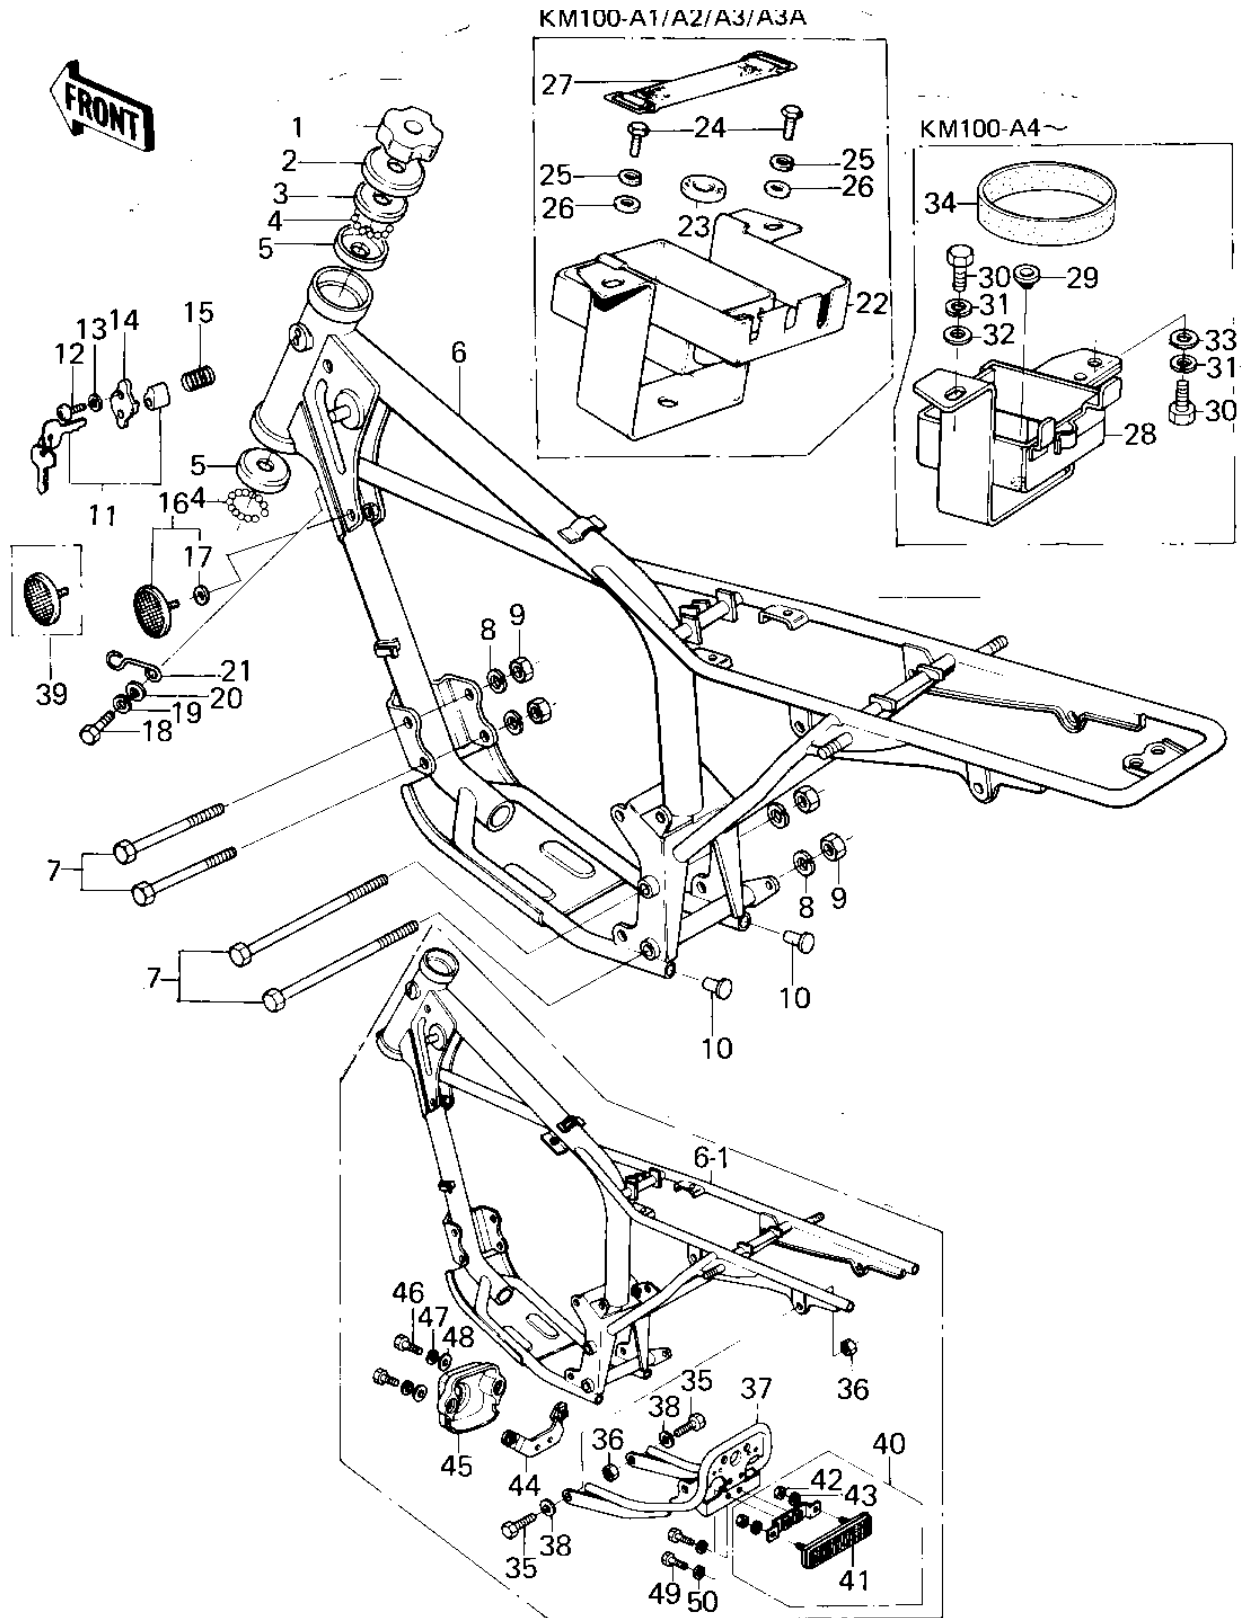

1979 KM100-A4 PARTS DIAGRAM

FRAME/FRAME FITTINGS

1979 KM100-A4 PARTS LIST

FRAME/FRAME FITTINGS

ITEM NAME	PART NUMBER	QUANTITY
NUT STEERING STEM LCK (Ref # 1)	92090-006	
CAP STEERING STEM (Ref # 2)	46098-004	
CONE UPPER BEARING (Ref # 3)	92047-005	
BALL STEEL 3/16" (Ref # 4)	600A0600	
RACE BEARING (Ref # 5)	92048-004	
FRAME (Ref # 6)	32002-109	
FRAME (Ref # 6)	32002-1043	
FRAME (Ref # 6-1)	32002-1110	
UNAVAILABLE IN PRICE BOOK (Ref # 7)	113810115	
WASHER SPRING 10MM (Ref # 8)	461F1000	
NUT,10MM (Ref # 9)	314B1000	
CAP PIPE END (Ref # 10)	32112-001	
LOCK ASSY,STEERING (Ref # 11)	27016-042	
SCREW-TAPPING (Ref # 12)	92008-007	
WASHER (Ref # 13)	92097-003	
CAP,STEERING LOCK (Ref # 14)	11012-1134	
CAP,STEERING LOCK (Ref # 14)	11012-1134	
SPRING-STEERING LOCK (Ref # 15)	27032-001	
REFLECTOR,REFLEX (Ref # 16)	28001-026	
DAMPER RUBBER,REFLECT (Ref # 17)	92094-011	
BOLT-UPSET,6X12 (Ref # 18)	112G0612	
WASHER SPRING 6MM (Ref # 19)	461F0600	
WASHER PLAIN 6MM (Ref # 20)	410B0600	
CLAMP,CABLE (Ref # 21)	92037-117	
CASE,BATTERY (Ref # 22)	32097-028	
DAMPER RUBBER (Ref # 23)	92075-078	
UNAVAILABLE IN PRICE BOOK (Ref # 24)	11080612	
WASHER SPRING 6MM (Ref # 25)	461F0600	
WASHER PLAIN 6MM (Ref # 26)	411B0600	