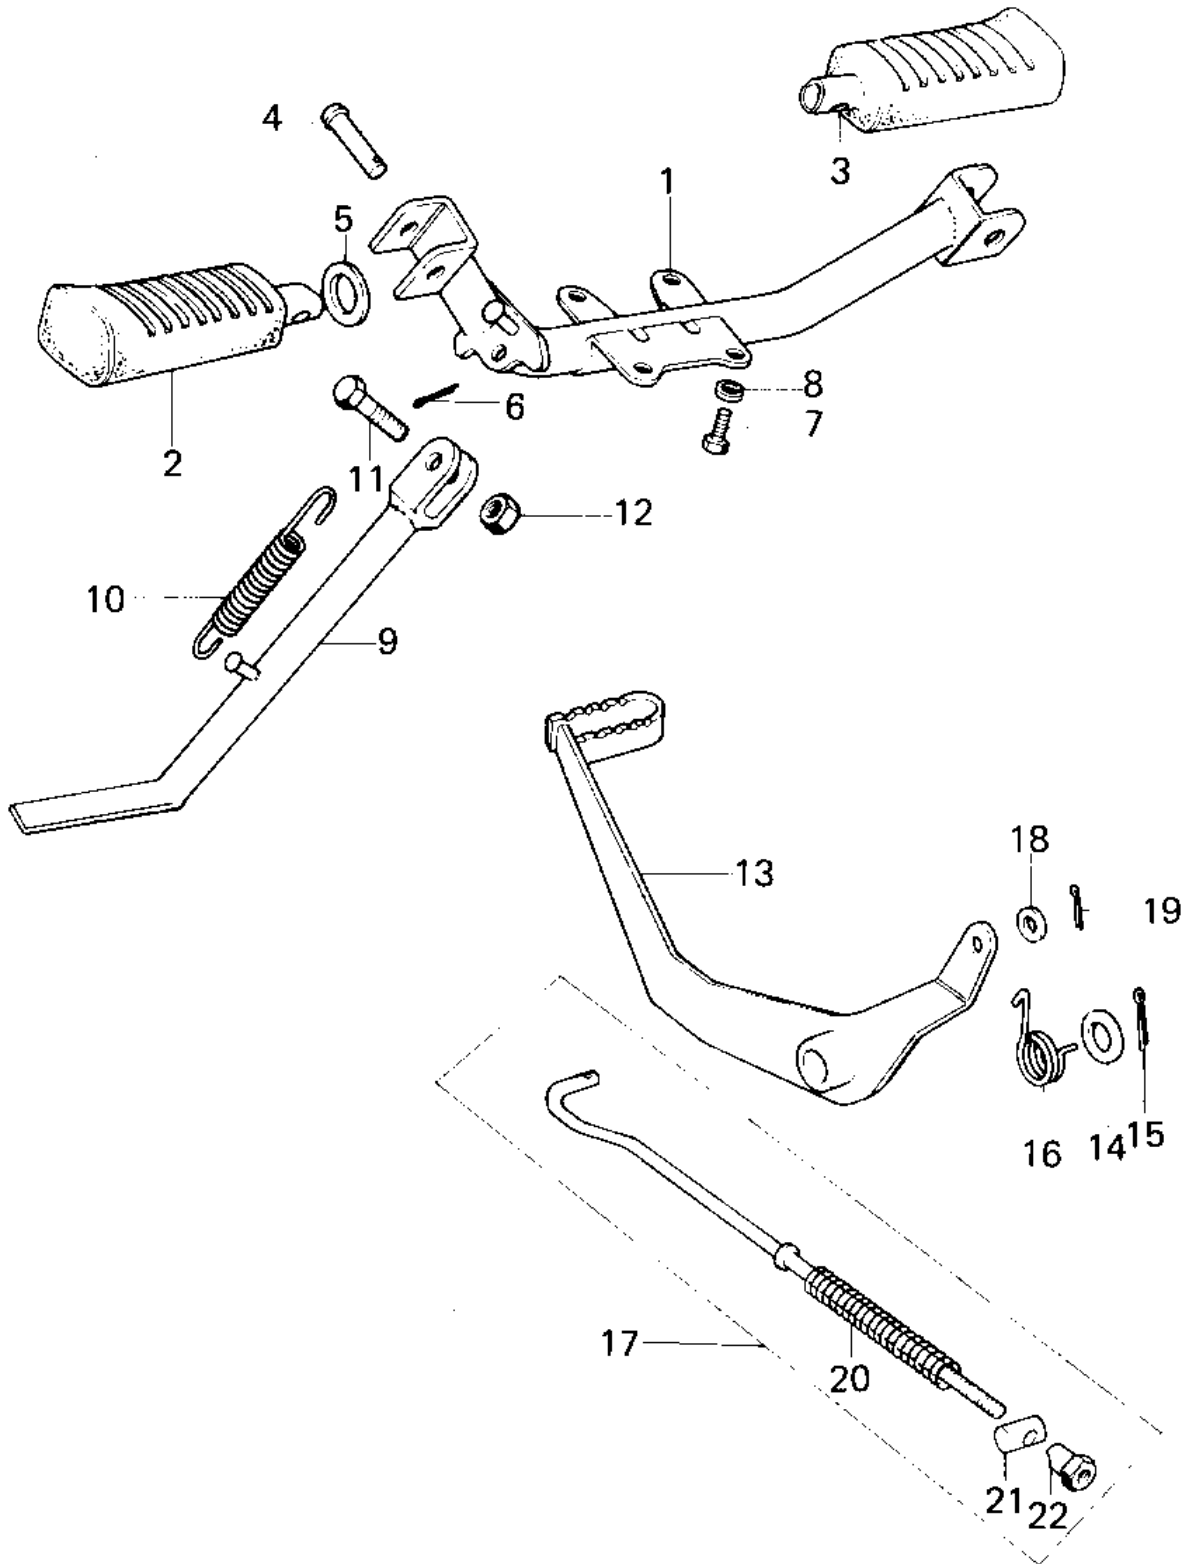

1978 KM100-A3 PARTS DIAGRAM

FOOTRESTS/STAND/BRAKE PEDAL

1978 KM100-A3 PARTS LIST

FOOTRESTS/STAND/BRAKE PEDAL

ITEM NAME	PART NUMBER	QUANTITY
BAR,FOOTREST (Ref # 1)	34002-047	
STEP-ASSY,FR,LH (Ref # 2)	34027-1114	
STEP-ASSY,FR,RH (Ref # 3)	34027-1115	
PIN-FOOTREST BAR FIT (Ref # 4)	92043-080	
WASHER PL 22.5X36X2.3 (Ref # 5)	92022-204	
WASHER,PLAIN (Ref # 5)	92022-250	
PIN COTTER 2.0X15 (Ref # 6)	550D2015	
BOLT-SMALL-UPSET,8X18 (Ref # 7)	115G0818	
WASHER SPRING 8MM (Ref # 8)	461F0800	
STAND-SIDE (Ref # 9)	34024-1013	
STAND-SIDE (Ref # 9)	34024-1013	
SPRING MAIN STAND (Ref # 10)	34023-005	
BOLT,HEX HEAD,10X25 (Ref # 11)	113G1025	
BOLT,10X28 (Ref # 11)	113G1028	
NUT, 10M/M (Ref # 12)	314B1000	
PEDAL,BRAKE (Ref # 13)	43001-062	
WASHER BRAKE PEDAL (Ref # 14)	92022-085	
PIN COTTER 3.0X30 (Ref # 15)	550D3030	
SPRING-BRAKE PEDAL (Ref # 16)	43005-020	
ROD ASSY,REAR BRAKE (Ref # 17)	43010-5004	
ROD ASSY,REAR BRAKE (Ref # 17)	43010-5004	
WASHER PLAIN 6MM (Ref # 18)	410B0600	
PIN COTTER 2.0X15 (Ref # 19)	550D2015	
SPRING,BRAKE ROD (Ref # 20)	43012-001	
PIN BRAKE (Ref # 21)	92043-039	
NUT-BRAKE ROD ADJUST (Ref # 22)	92015-042	
NUT-BRAKE ROD ADJUST (Ref # 22)	92015-042	