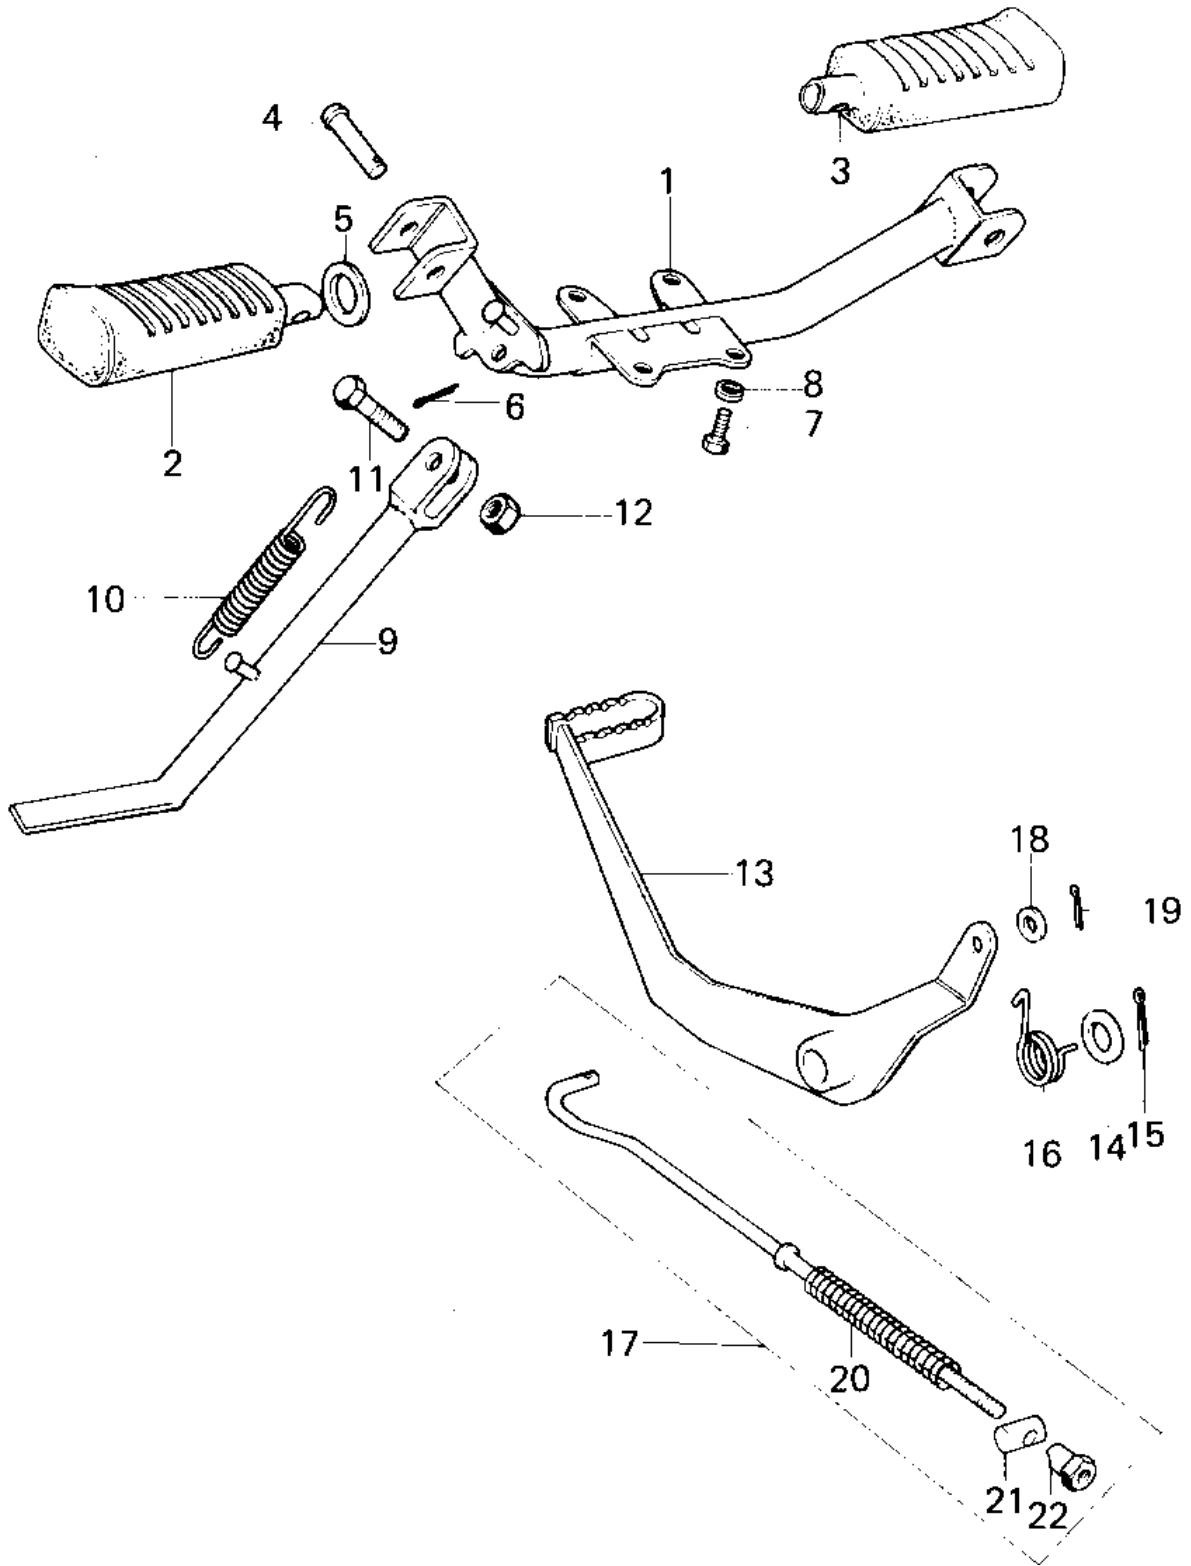

1978 KM100-A3A PARTS DIAGRAM

FOOTRESTS/STAND/BRAKE PEDAL

1978 KM100-A3A PARTS LIST

FOOTRESTS/STAND/BRAKE PEDAL

ITEM NAME	PART NUMBER	QUANTITY
BAR,FOOTREST (Ref # 1)	34002-047	
STEP-ASSY,FR,LH (Ref # 2)	34027-1114	
STEP-ASSY,FR,RH (Ref # 3)	34027-1115	
PIN-FOOTREST BAR FIT (Ref # 4)	92043-080	
WASHER PL 22.5X36X2.3 (Ref # 5)	92022-204	
WASHER,PLAIN (Ref # 5)	92022-250	
PIN COTTER 2.0X15 (Ref # 6)	550D2015	
BOLT-SMALL-UPSET,8X18 (Ref # 7)	115G0818	
WASHER SPRING 8MM (Ref # 8)	461F0800	
STAND-SIDE (Ref # 9)	34024-1013	
STAND-SIDE (Ref # 9)	34024-1013	
SPRING MAIN STAND (Ref # 10)	34023-005	
BOLT,HEX HEAD,10X25 (Ref # 11)	113G1025	
BOLT,10X28 (Ref # 11)	113G1028	
NUT, 10M/M (Ref # 12)	314B1000	
PEDAL,BRAKE (Ref # 13)	43001-062	
WASHER BRAKE PEDAL (Ref # 14)	92022-085	
PIN COTTER 3.0X30 (Ref # 15)	550D3030	
SPRING-BRAKE PEDAL (Ref # 16)	43005-020	
ROD ASSY,REAR BRAKE (Ref # 17)	43010-5004	
ROD ASSY,REAR BRAKE (Ref # 17)	43010-5004	
WASHER PLAIN 6MM (Ref # 18)	410B0600	
PIN COTTER 2.0X15 (Ref # 19)	550D2015	
SPRING,BRAKE ROD (Ref # 20)	43012-001	
PIN BRAKE (Ref # 21)	92043-039	
NUT-BRAKE ROD ADJUST (Ref # 22)	92015-042	
NUT-BRAKE ROD ADJUST (Ref # 22)	92015-042	