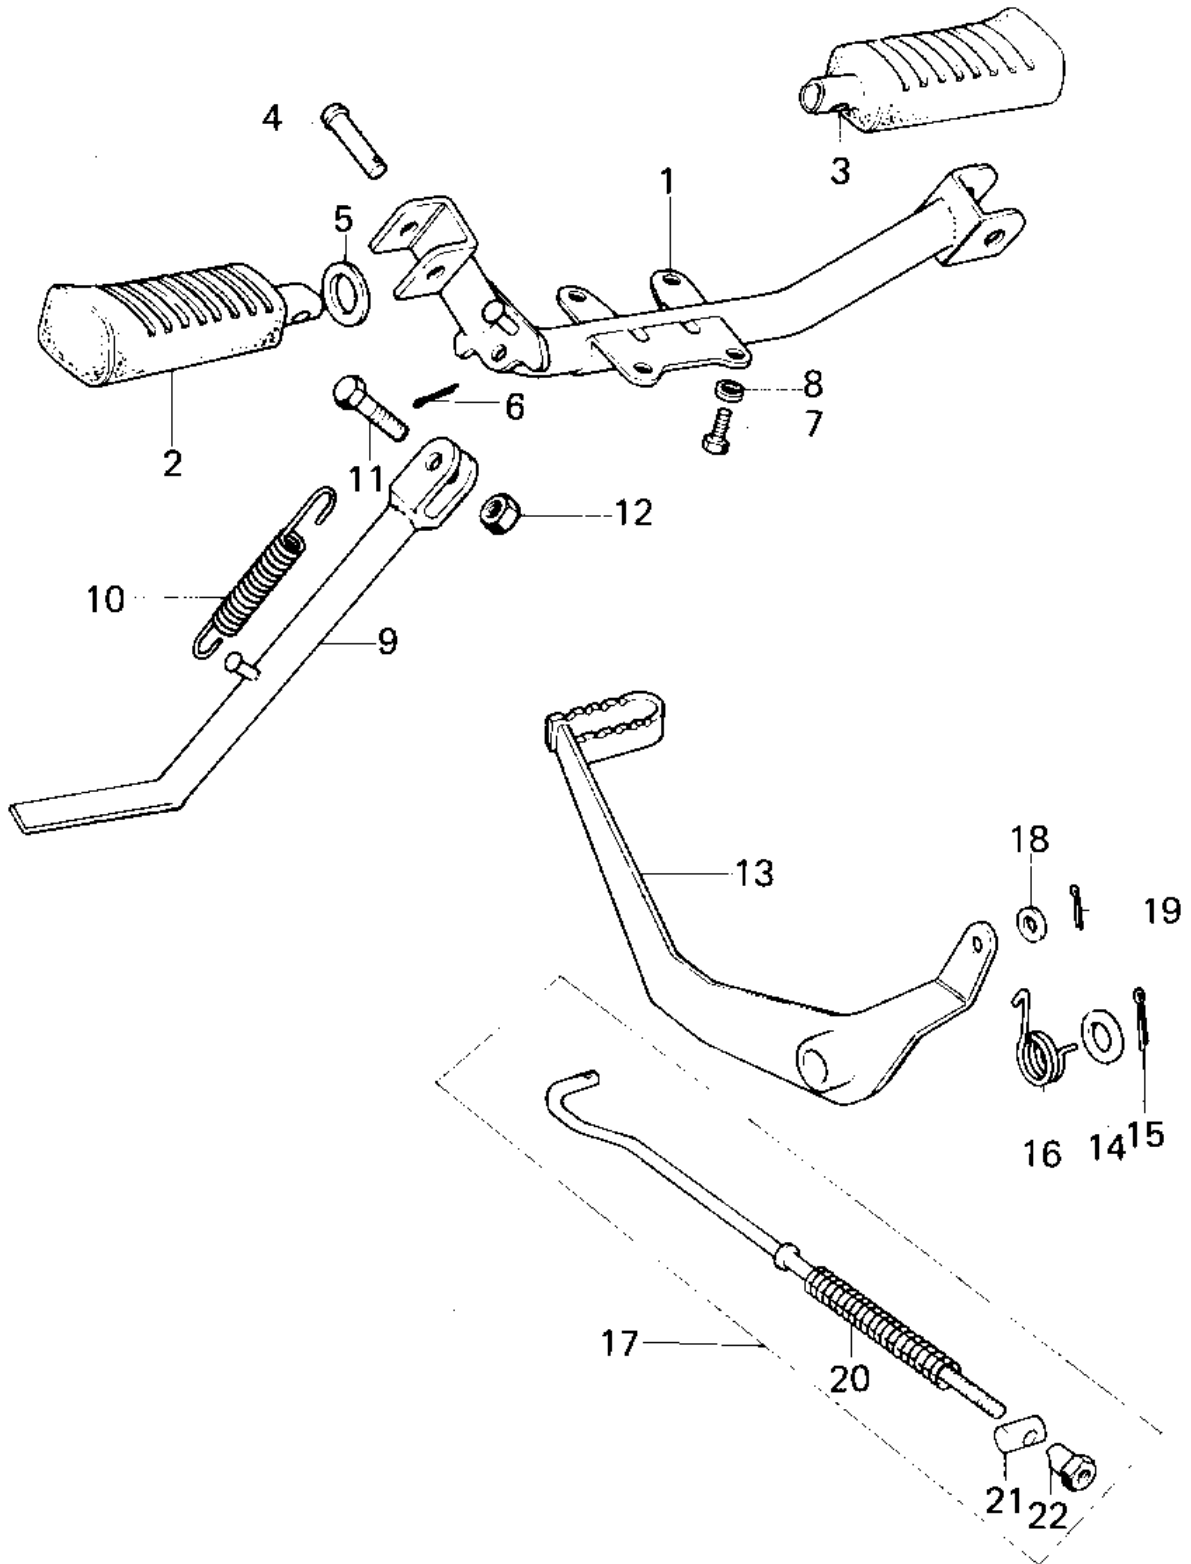

# 1978 KM100-A3A PARTS DIAGRAM

FOOTRESTS/STAND/BRAKE PEDAL

# 1978 KM100-A3A PARTS LIST

## FOOTRESTS/STAND/BRAKE PEDAL

ITEM NAME	PART NUMBER	QUANTITY
BAR,FOOTREST (Ref # 1)	34002-047	
STEP-ASSY,FR,LH (Ref # 2)	34027-1114	
STEP-ASSY,FR,RH (Ref # 3)	34027-1115	
PIN-FOOTREST BAR FIT (Ref # 4)	92043-080	
WASHER PL 22.5X36X2.3 (Ref # 5)	92022-204	
WASHER,PLAIN (Ref # 5)	92022-250	
PIN COTTER 2.0X15 (Ref # 6)	550D2015	
BOLT-SMALL-UPSET,8X18 (Ref # 7)	115G0818	
WASHER SPRING 8MM (Ref # 8)	461F0800	
STAND-SIDE (Ref # 9)	34024-1013	
STAND-SIDE (Ref # 9)	34024-1013	
SPRING MAIN STAND (Ref # 10)	34023-005	
BOLT,HEX HEAD,10X25 (Ref # 11)	113G1025	
BOLT,10X28 (Ref # 11)	113G1028	
NUT, 10M/M (Ref # 12)	314B1000	
PEDAL,BRAKE (Ref # 13)	43001-062	
WASHER BRAKE PEDAL (Ref # 14)	92022-085	
PIN COTTER 3.0X30 (Ref # 15)	550D3030	
SPRING-BRAKE PEDAL (Ref # 16)	43005-020	
ROD ASSY,REAR BRAKE (Ref # 17)	43010-5004	
ROD ASSY,REAR BRAKE (Ref # 17)	43010-5004	
WASHER PLAIN 6MM (Ref # 18)	410B0600	
PIN COTTER 2.0X15 (Ref # 19)	550D2015	
SPRING,BRAKE ROD (Ref # 20)	43012-001	
PIN BRAKE (Ref # 21)	92043-039	
NUT-BRAKE ROD ADJUST (Ref # 22)	92015-042	
NUT-BRAKE ROD ADJUST (Ref # 22)	92015-042	