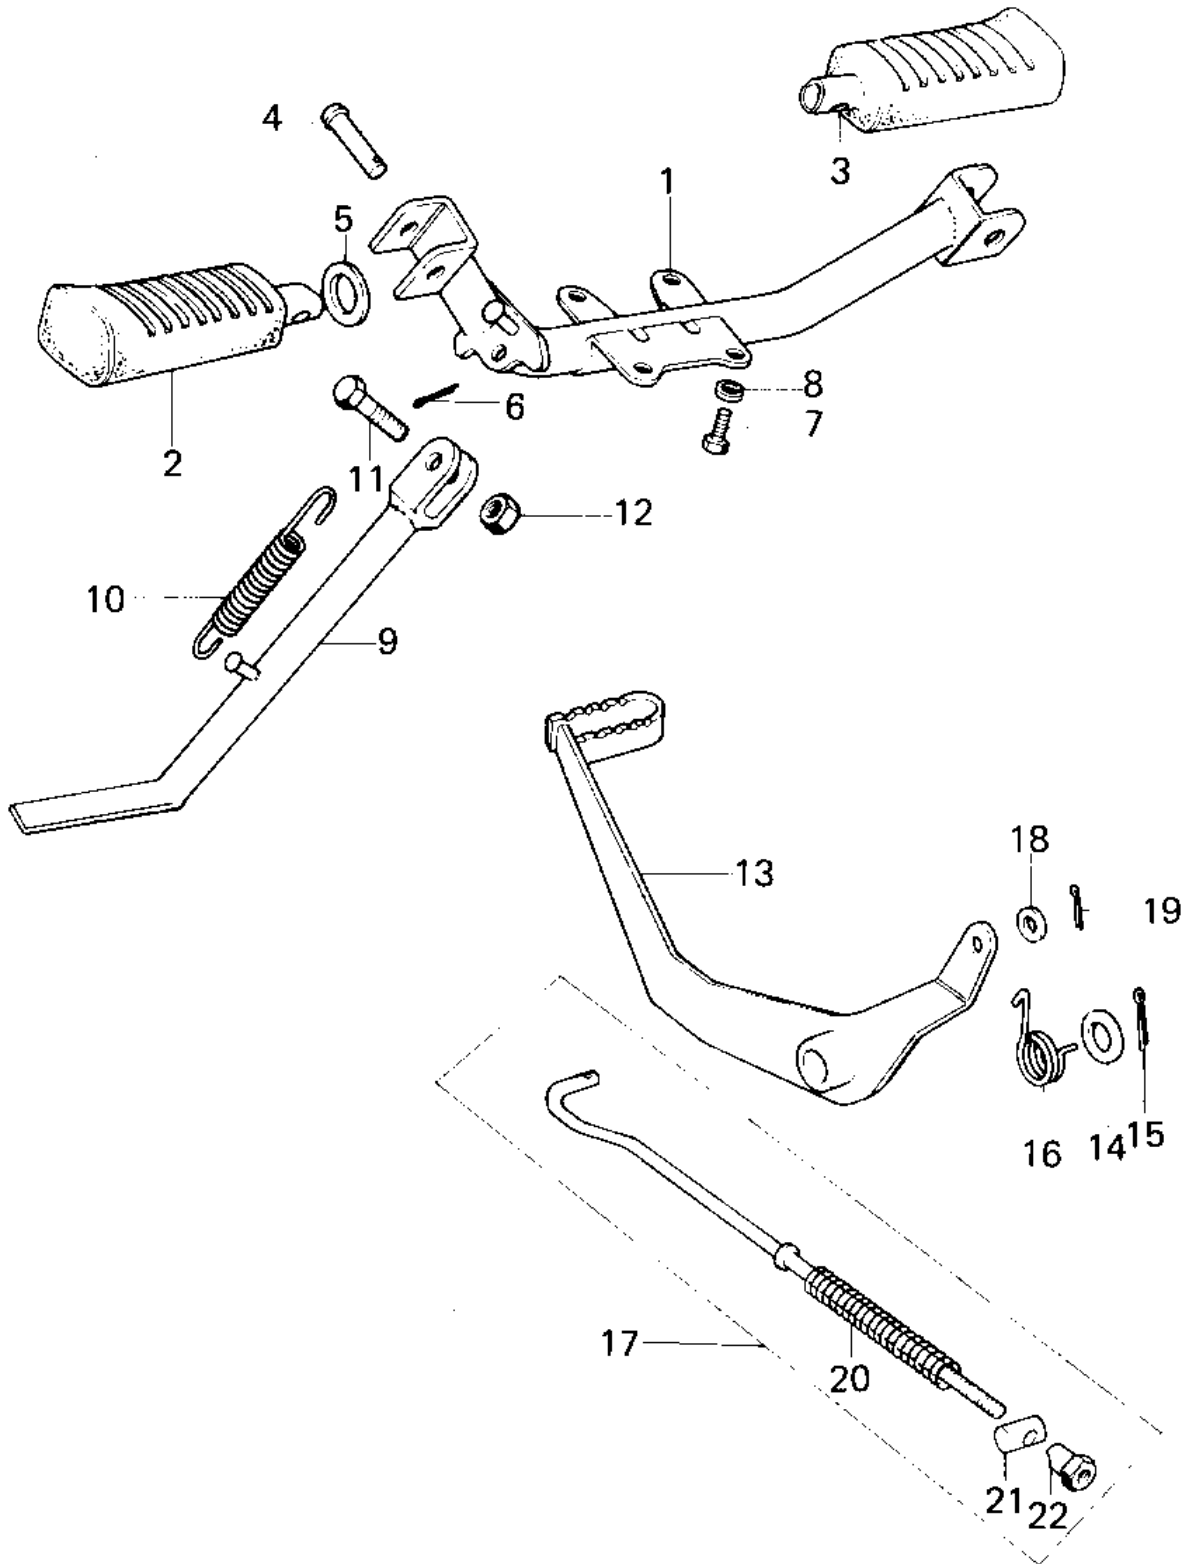

1979 KM100-A4 PARTS DIAGRAM

FOOTRESTS/STAND/BRAKE PEDAL

1979 KM100-A4 PARTS LIST

FOOTRESTS/STAND/BRAKE PEDAL

ITEM NAME	PART NUMBER	QUANTITY
BAR,FOOTREST (Ref # 1)	34002-047	
STEP-ASSY,FR,LH (Ref # 2)	34027-1114	
STEP-ASSY,FR,RH (Ref # 3)	34027-1115	
PIN-FOOTREST BAR FIT (Ref # 4)	92043-080	
WASHER PL 22.5X36X2.3 (Ref # 5)	92022-204	
WASHER,PLAIN (Ref # 5)	92022-250	
PIN COTTER 2.0X15 (Ref # 6)	550D2015	
BOLT-SMALL-UPSET,8X18 (Ref # 7)	115G0818	
WASHER SPRING 8MM (Ref # 8)	461F0800	
STAND-SIDE (Ref # 9)	34024-1013	
STAND-SIDE (Ref # 9)	34024-1013	
SPRING MAIN STAND (Ref # 10)	34023-005	
BOLT,HEX HEAD,10X25 (Ref # 11)	113G1025	
BOLT,10X28 (Ref # 11)	113G1028	
NUT, 10M/M (Ref # 12)	314B1000	
PEDAL,BRAKE (Ref # 13)	43001-062	
WASHER BRAKE PEDAL (Ref # 14)	92022-085	
PIN COTTER 3.0X30 (Ref # 15)	550D3030	
SPRING-BRAKE PEDAL (Ref # 16)	43005-020	
ROD ASSY,REAR BRAKE (Ref # 17)	43010-5004	
ROD ASSY,REAR BRAKE (Ref # 17)	43010-5004	
WASHER PLAIN 6MM (Ref # 18)	410B0600	
PIN COTTER 2.0X15 (Ref # 19)	550D2015	
SPRING,BRAKE ROD (Ref # 20)	43012-001	
PIN BRAKE (Ref # 21)	92043-039	
NUT-BRAKE ROD ADJUST (Ref # 22)	92015-042	
NUT-BRAKE ROD ADJUST (Ref # 22)	92015-042	