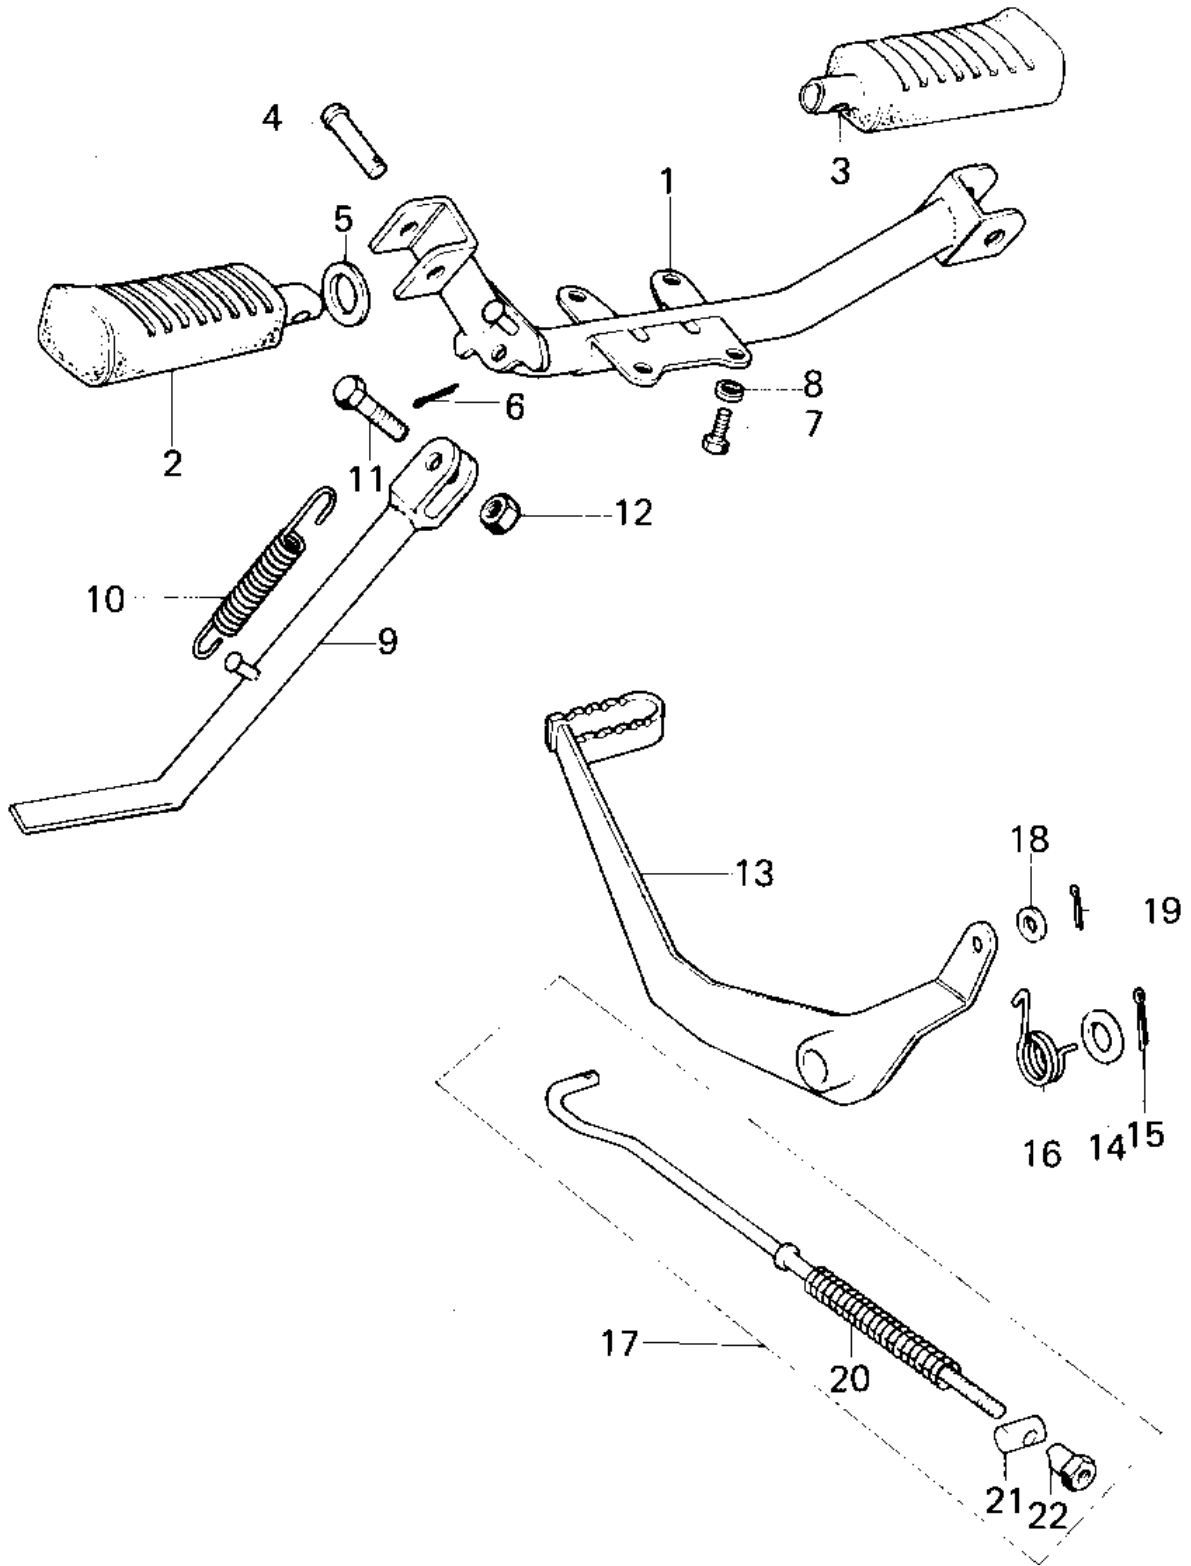

1981 KM100 PARTS DIAGRAM

FOOTRESTS/STAND/BRAKE PEDAL

1981 KM100 PARTS LIST

FOOTRESTS/STAND/BRAKE PEDAL

ITEM NAME	PART NUMBER	QUANTITY
BAR,FOOTREST (Ref # 1)	34002-047	1
STEP-ASSY,FR,LH (Ref # 2)	34027-1114	1
STEP-ASSY,FR,RH (Ref # 3)	34027-1115	1
PIN-FOOTREST BAR FIT (Ref # 4)	92043-080	2
WASHER PL 22.5X36X2.3 (Ref # 5)	92022-204	2
WASHER,PLAIN (Ref # 5)	92022-250	2
PIN COTTER 2.0X15 (Ref # 6)	550D2015	2
BOLT-SMALL-UPSET,8X18 (Ref # 7)	115G0818	4
WASHER SPRING 8MM (Ref # 8)	461F0800	4
STAND-SIDE (Ref # 9)	34024-1013	1
STAND-SIDE (Ref # 9)	34024-1013	1
SPRING MAIN STAND (Ref # 10)	34023-005	1
BOLT,HEX HEAD,10X25 (Ref # 11)	113G1025	1
BOLT,10X28 (Ref # 11)	113G1028	1
NUT, 10M/M (Ref # 12)	314B1000	1
PEDAL,BRAKE (Ref # 13)	43001-062	1
WASHER BRAKE PEDAL (Ref # 14)	92022-085	1
PIN COTTER 3.0X30 (Ref # 15)	550D3030	1
SPRING-BRAKE PEDAL (Ref # 16)	43005-020	1
ROD ASSY,REAR BRAKE (Ref # 17)	43010-5004	1
ROD ASSY,REAR BRAKE (Ref # 17)	43010-5004	1
WASHER PLAIN 6MM (Ref # 18)	410B0600	1
PIN COTTER 2.0X15 (Ref # 19)	550D2015	1
SPRING,BRAKE ROD (Ref # 20)	43012-001	1
PIN BRAKE (Ref # 21)	92043-039	1
NUT-BRAKE ROD ADJUST (Ref # 22)	92015-042	1
NUT-BRAKE ROD ADJUST (Ref # 22)	92015-042	1