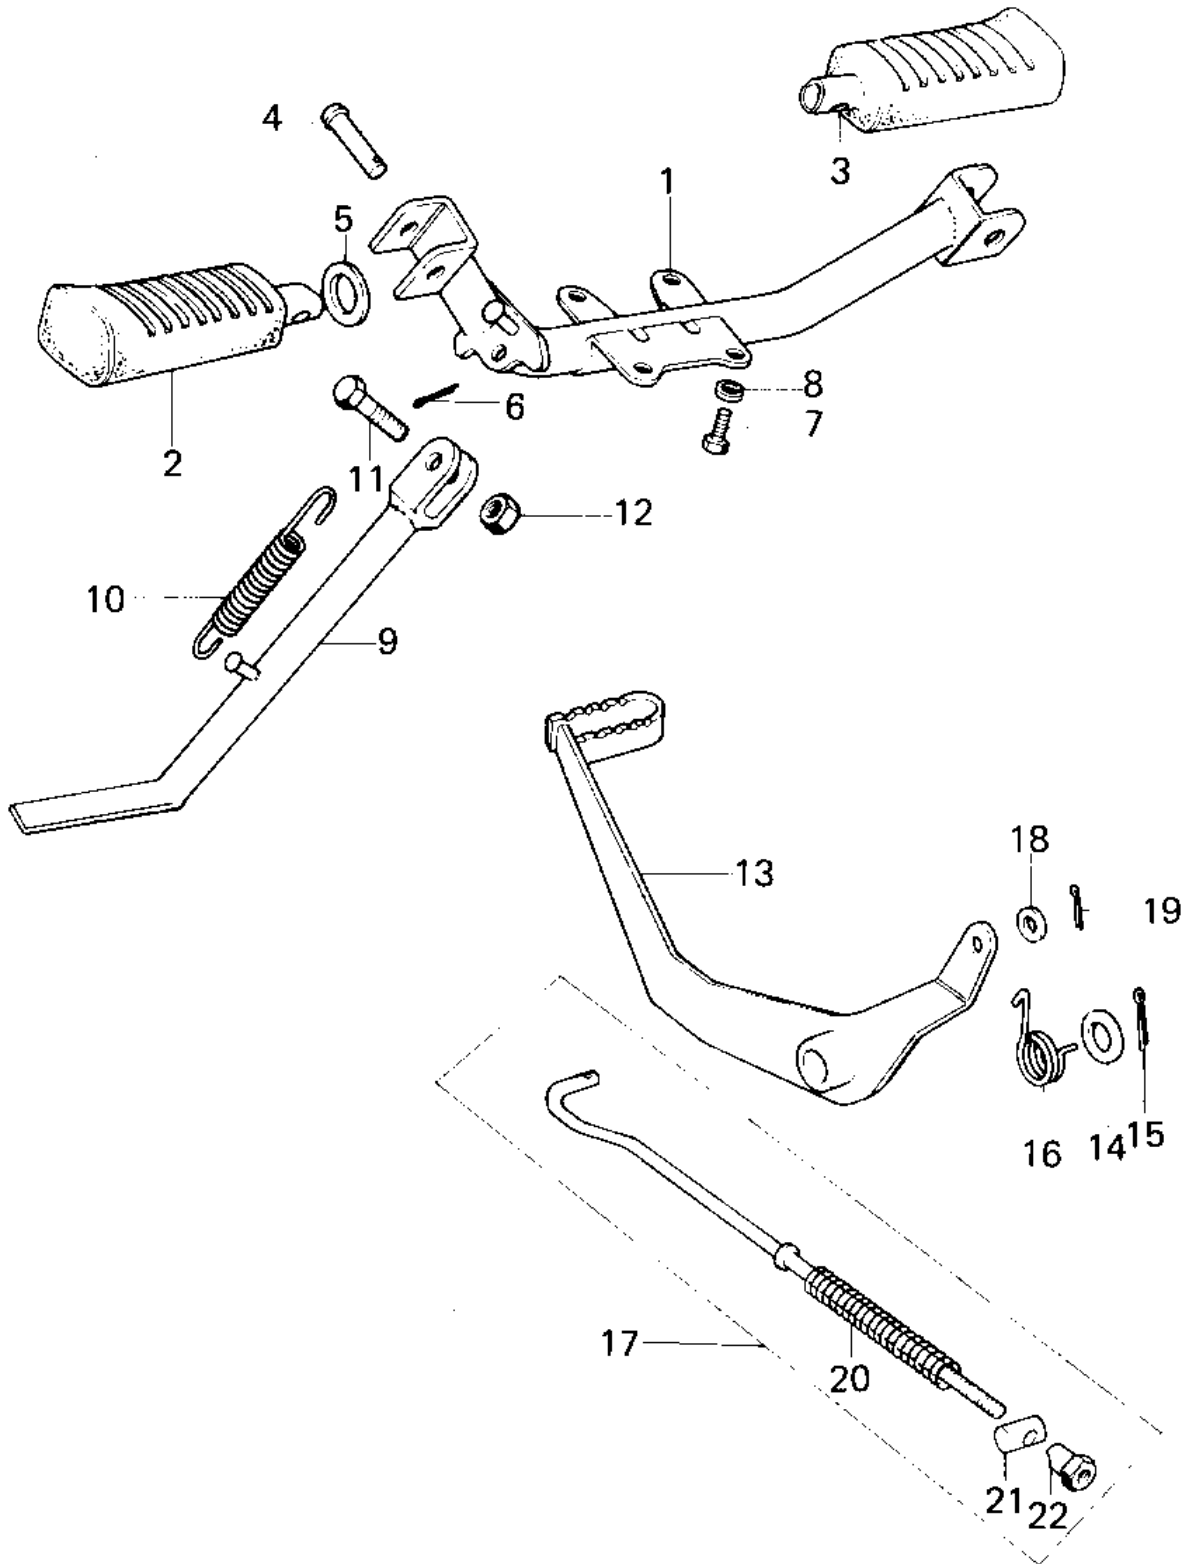

1981 KM100 PARTS DIAGRAM

FOOTRESTS/STAND/BRAKE PEDAL

1981 KM100 PARTS LIST

FOOTRESTS/STAND/BRAKE PEDAL

ITEM NAME	PART NUMBER	QUANTITY
BAR,FOOTREST (Ref # 1)	34002-047	1
STEP-ASSY,FR,LH (Ref # 2)	34027-1114	1
STEP-ASSY,FR,RH (Ref # 3)	34027-1115	1
PIN-FOOTREST BAR FIT (Ref # 4)	92043-080	2
WASHER PL 22.5X36X2.3 (Ref # 5)	92022-204	2
WASHER,PLAIN (Ref # 5)	92022-250	2
PIN COTTER 2.0X15 (Ref # 6)	550D2015	2
BOLT-SMALL-UPSET,8X18 (Ref # 7)	115G0818	4
WASHER SPRING 8MM (Ref # 8)	461F0800	4
STAND-SIDE (Ref # 9)	34024-1013	1
STAND-SIDE (Ref # 9)	34024-1013	1
SPRING MAIN STAND (Ref # 10)	34023-005	1
BOLT,HEX HEAD,10X25 (Ref # 11)	113G1025	1
BOLT,10X28 (Ref # 11)	113G1028	1
NUT, 10M/M (Ref # 12)	314B1000	1
PEDAL,BRAKE (Ref # 13)	43001-062	1
WASHER BRAKE PEDAL (Ref # 14)	92022-085	1
PIN COTTER 3.0X30 (Ref # 15)	550D3030	1
SPRING-BRAKE PEDAL (Ref # 16)	43005-020	1
ROD ASSY,REAR BRAKE (Ref # 17)	43010-5004	1
ROD ASSY,REAR BRAKE (Ref # 17)	43010-5004	1
WASHER PLAIN 6MM (Ref # 18)	410B0600	1
PIN COTTER 2.0X15 (Ref # 19)	550D2015	1
SPRING,BRAKE ROD (Ref # 20)	43012-001	1
PIN BRAKE (Ref # 21)	92043-039	1
NUT-BRAKE ROD ADJUST (Ref # 22)	92015-042	1
NUT-BRAKE ROD ADJUST (Ref # 22)	92015-042	1