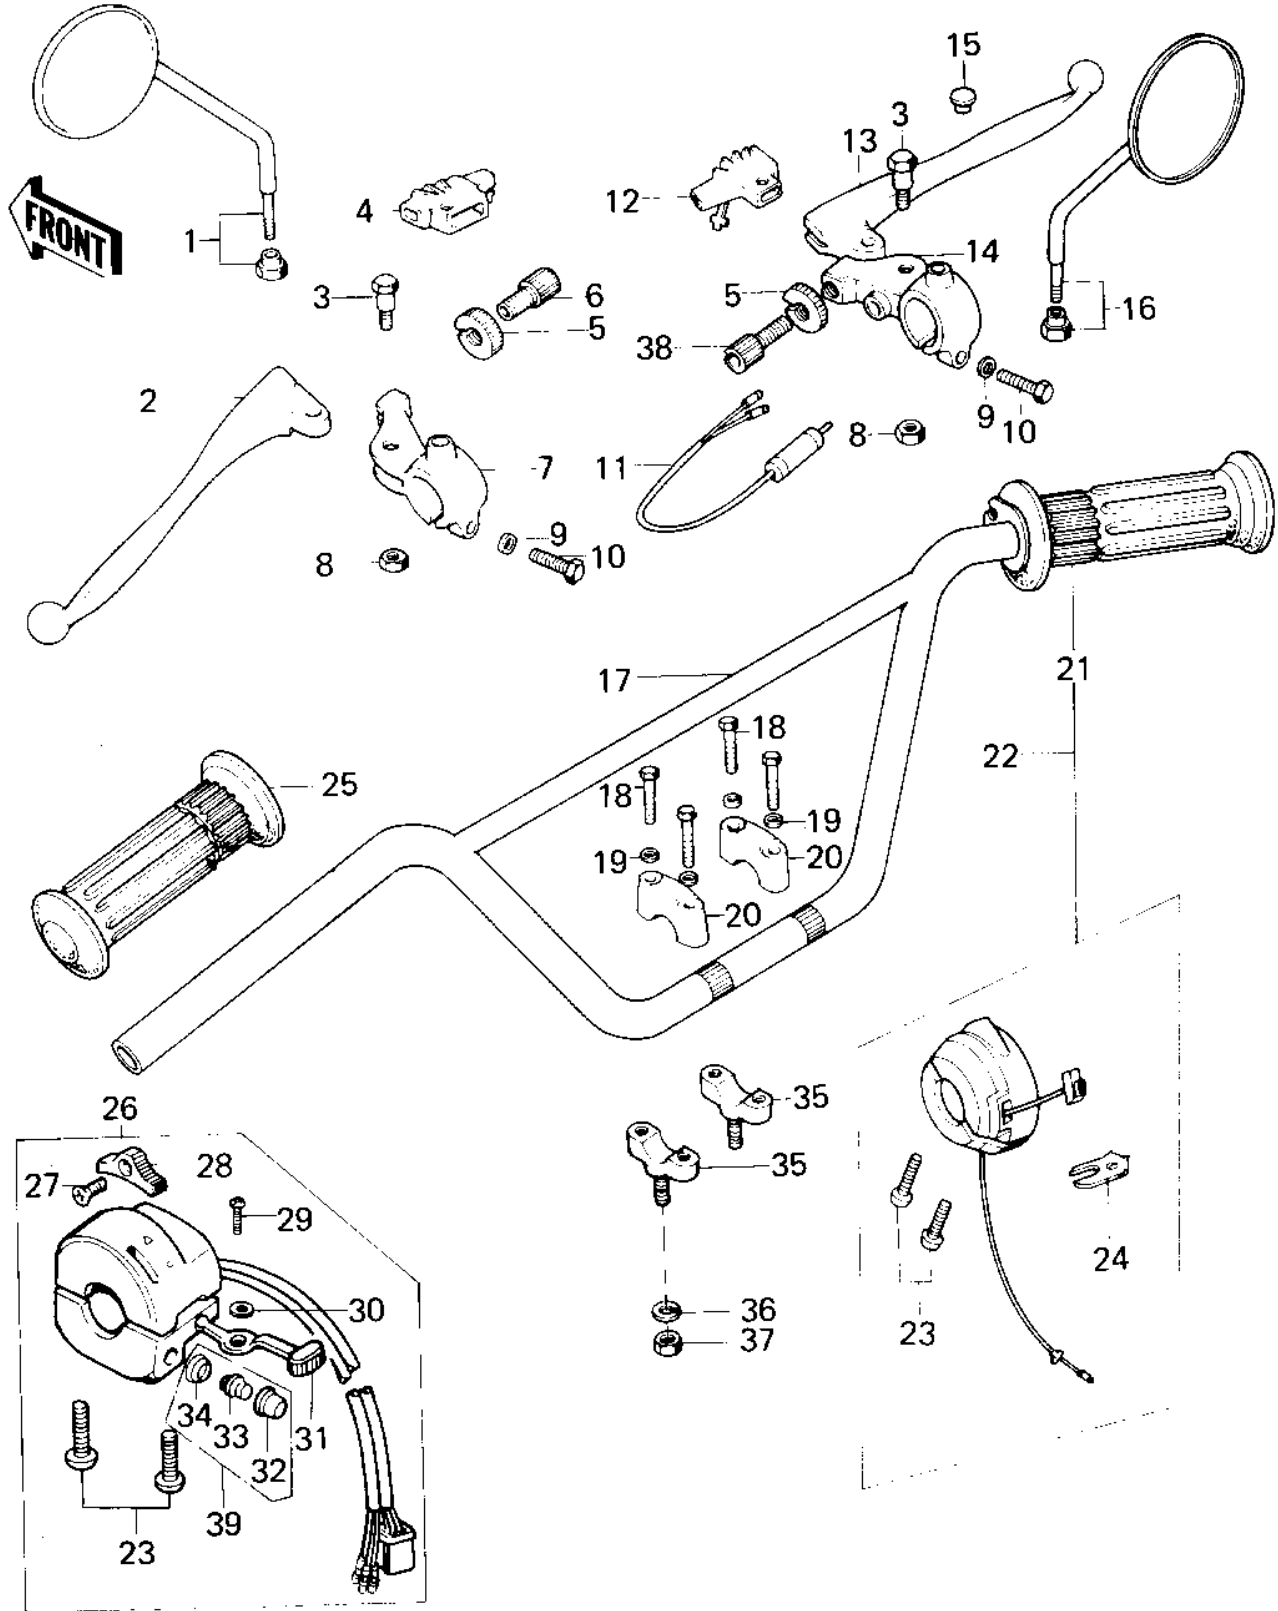

# 1976 KM100-A1 PARTS DIAGRAM

HANDLEBAR (KM100-A1-A4)

# 1976 KM100-A1 PARTS LIST

## HANDLEBAR (KM100-A1-A4)

ITEM NAME	PART NUMBER	QUANTITY
REAR VIEW MIRROR,L.H (Ref # 1)	56003-009	1
LEVER-CLUTCH (Ref # 2)	46092-015	1
BOLT,HEX HEAD,5X22 (Ref # 3)	92007-046	2
BOOTS,LEVER HOLDER (Ref # 4)	49006-1017	1
NUT-LOCK (Ref # 5)	46056-005	2
SCREW CABLE ADJUST (Ref # 6)	46055-003	1
HOLDER-CLUTCH LEV,BLK (Ref # 7)	46094-011-21	1
NUT-LOCK,5MM (Ref # 8)	92019-014	2
WASHER PLAIN 6MM (Ref # 9)	410B0600	2
BOLT HEX HEAD 6X25 (Ref # 10)	110N0625	2
SWITCH-FR. BRAKE LAMP (Ref # 11)	27021-004	1
BOOTS,LEVER HOLDER (Ref # 12)	49006-1017	1
LEVER FRONT BRAKE (Ref # 13)	46058-004	1
HOLDER-FR BRK LEV,BLK (Ref # 14)	46060-009-21	1
CAP-RR VIEW MIRROR (Ref # 15)	92102-009	(1
REAR VIEW MIRROR,R.H (Ref # 16)	56002-020	(1
HANDLEBAR (Ref # 17)	46004-024	1
BOLT 8X38 (Ref # 18)	92001-1405	4
WASHER SPRING 8MM (Ref # 19)	461F0800	4
HOLDER UPPER HANDLEBAR (Ref # 20)	46012-004	2
GRIP ASSY,THROTTLE (Ref # 21)	46019-039	1
CASE ASSY,R.H (Ref # 22)	46018-047	1
SCREW-PAN-CROS,5X25 (Ref # 23)	220B0525	4
HOLDER,CONTROL (Ref # 24)	46037-024	1
RUBBER,L.H GRIP (Ref # 25)	46075-029	1
CASE ASSY,L.H (Ref # 26)	46091-040	1
SCREW CNTSNK HD 3X8 (Ref # 27)	221B0308A	1
KNOB-L.H SWITCH (Ref # 28)	46044-011	1
SCREW PAN HEAD 3X5 (Ref # 29)	220B0305A	1

### HANDLEBAR (KM100-A1-A4)

ITEM NAME	PART NUMBER	QUANTITY
WASHER (Ref # 30)	92095-010	1
KNOB-SWITCH (Ref # 31)	46044-010	1
SWITCH ASSY,HORN BUTN (Ref # 32)	27010-1009	1
SWITCH ASSY,HORN BUTN (Ref # 33)	27010-1009	1
SWITCH ASSY,HORN BUTN (Ref # 34)	27010-1009	1
HOLDER,HANDLEBAR,BUFF (Ref # 35)	46012-002-80	2
WASHER SPRING 10MM (Ref # 36)	461F1000	2
NUT, 10 M/M (Ref # 37)	314B1000	2
SCREW,CABLE ADJUST (Ref # 38)	46055-010	1
SWITCH ASSY,HORN BUTN (Ref # 39)	27010-1009	1