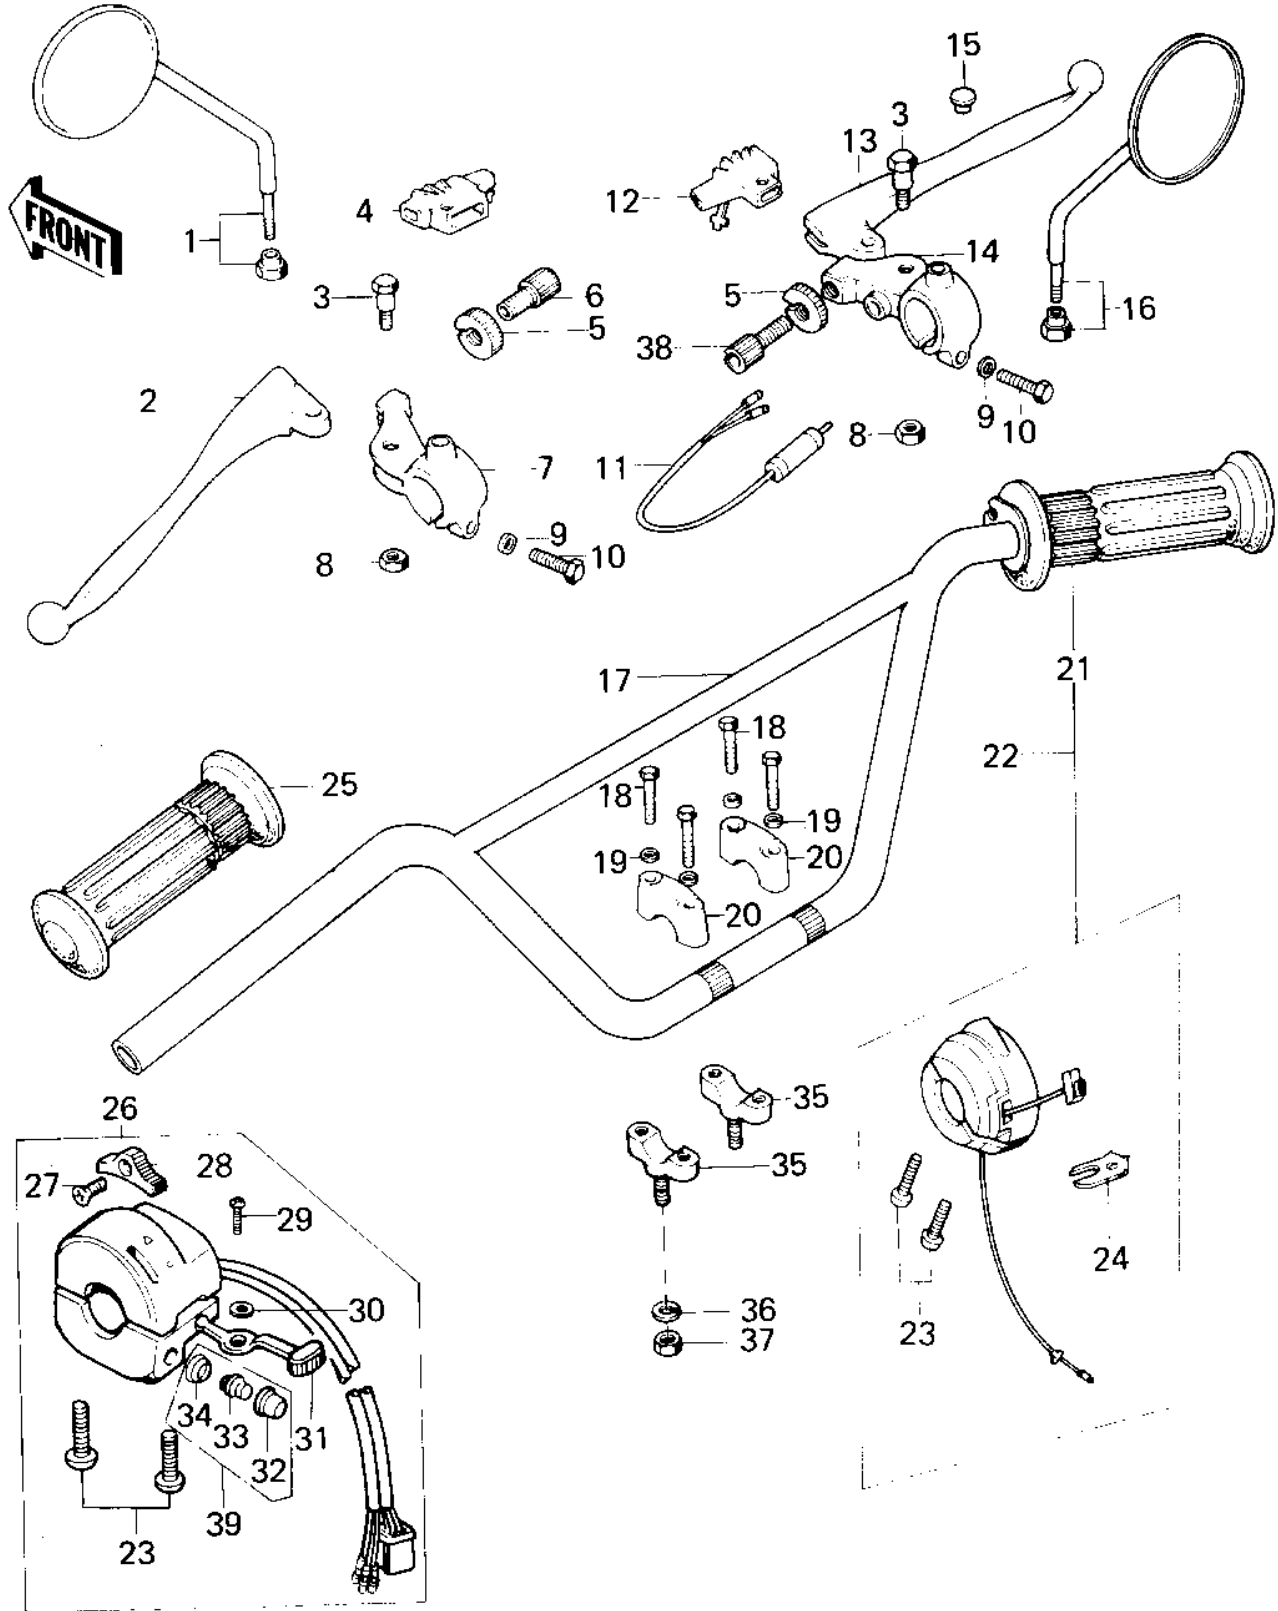

1977 KM100-A2 PARTS DIAGRAM

HANDLEBAR (KM100-A1-A4)

1977 KM100-A2 PARTS LIST

HANDLEBAR (KM100-A1-A4)

ITEM NAME	PART NUMBER	QUANTITY
REAR VIEW MIRROR,L.H (Ref # 1)	56003-009	
LEVER-CLUTCH (Ref # 2)	46092-015	
BOLT,HEX HEAD,5X22 (Ref # 3)	92007-046	
BOOTS,LEVER HOLDER (Ref # 4)	49006-1017	
NUT-LOCK (Ref # 5)	46056-005	
SCREW CABLE ADJUST (Ref # 6)	46055-003	
HOLDER-CLUTCH LEV,BLK (Ref # 7)	46094-011-21	
NUT-LOCK,5MM (Ref # 8)	92019-014	
WASHER PLAIN 6MM (Ref # 9)	410B0600	
BOLT HEX HEAD 6X25 (Ref # 10)	110N0625	
SWITCH-FR. BRAKE LAMP (Ref # 11)	27021-004	
BOOTS,LEVER HOLDER (Ref # 12)	49006-1017	
LEVER FRONT BRAKE (Ref # 13)	46058-004	
HOLDER-FR BRK LEV,BLK (Ref # 14)	46060-009-21	
CAP-RR VIEW MIRROR (Ref # 15)	92102-009	
REAR VIEW MIRROR,R.H (Ref # 16)	56002-020	
HANDLEBAR (Ref # 17)	46004-024	
BOLT 8X38 (Ref # 18)	92001-1405	
WASHER SPRING 8MM (Ref # 19)	461F0800	
HOLDER UPPER HANDLEBAR (Ref # 20)	46012-004	
GRIP ASSY,THROTTLE (Ref # 21)	46019-039	
CASE ASSY,R.H (Ref # 22)	46018-047	
SCREW-PAN-CROS,5X25 (Ref # 23)	220B0525	
HOLDER,CONTROL (Ref # 24)	46037-024	
RUBBER,L.H GRIP (Ref # 25)	46075-029	
CASE ASSY,L.H (Ref # 26)	46091-040	
SCREW CNTSNK HD 3X8 (Ref # 27)	221B0308A	
KNOB-L.H SWITCH (Ref # 28)	46044-011	
SCREW PAN HEAD 3X5 (Ref # 29)	220B0305A	

1977 KM100-A2 PARTS LIST

HANDLEBAR (KM100-A1-A4)

ITEM NAME	PART NUMBER	QUANTITY
WASHER (Ref # 30)	92095-010	
KNOB-SWITCH (Ref # 31)	46044-010	
SWITCH ASSY,HORN BUTN (Ref # 32)	27010-1009	
SWITCH ASSY,HORN BUTN (Ref # 33)	27010-1009	
SWITCH ASSY,HORN BUTN (Ref # 34)	27010-1009	
HOLDER,HANDLEBAR,BUFF (Ref # 35)	46012-002-80	
WASHER SPRING 10MM (Ref # 36)	461F1000	
NUT, 10 M/M (Ref # 37)	314B1000	
SCREW,CABLE ADJUST (Ref # 38)	46055-010	
SWITCH ASSY,HORN BUTN (Ref # 39)	27010-1009	