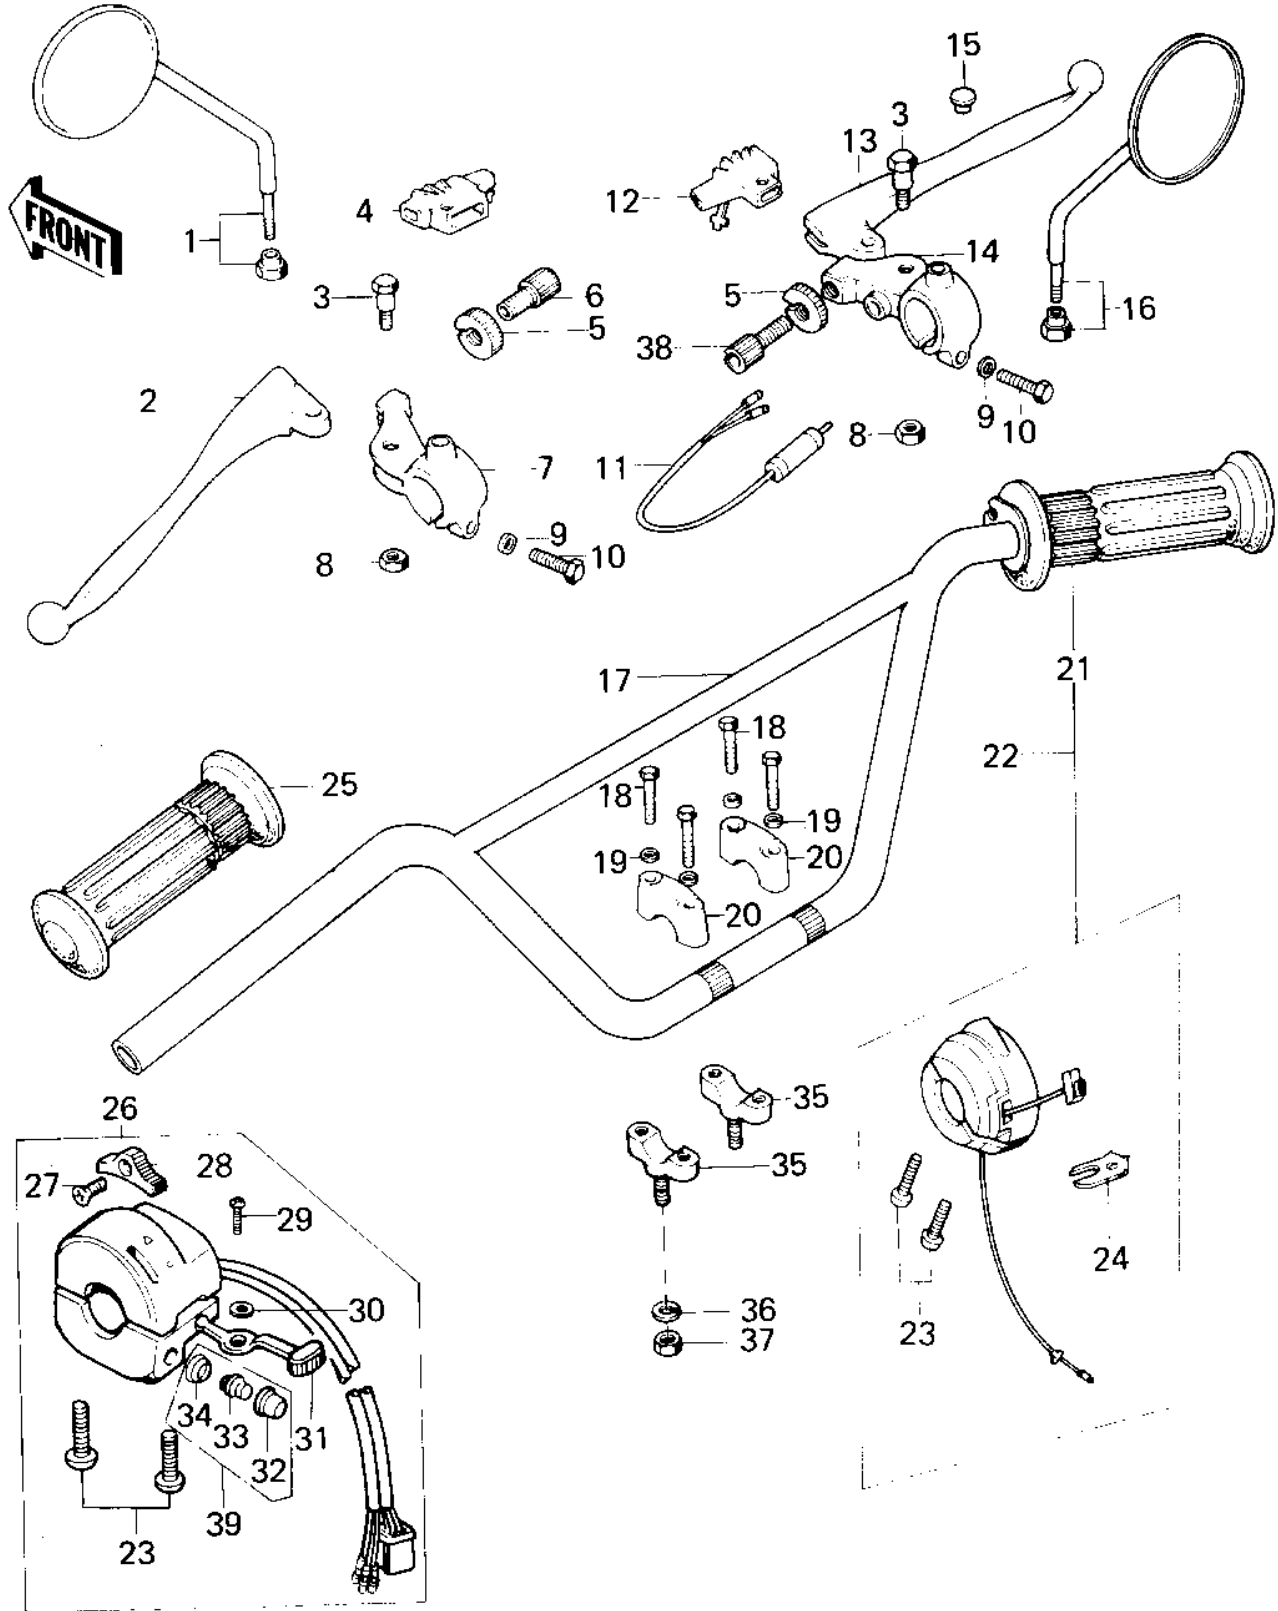

1978 KM100-A3 PARTS DIAGRAM

HANDLEBAR (KM100-A1-A4)

1978 KM100-A3 PARTS LIST

HANDLEBAR (KM100-A1-A4)

ITEM NAME	PART NUMBER	QUANTITY
REAR VIEW MIRROR,L.H (Ref # 1)	56003-009	
LEVER-CLUTCH (Ref # 2)	46092-015	
BOLT,HEX HEAD,5X22 (Ref # 3)	92007-046	
BOOTS,LEVER HOLDER (Ref # 4)	49006-1017	
NUT-LOCK (Ref # 5)	46056-005	
SCREW CABLE ADJUST (Ref # 6)	46055-003	
HOLDER-CLUTCH LEV,BLK (Ref # 7)	46094-011-21	
NUT-LOCK,5MM (Ref # 8)	92019-014	
WASHER PLAIN 6MM (Ref # 9)	410B0600	
BOLT HEX HEAD 6X25 (Ref # 10)	110N0625	
SWITCH-FR. BRAKE LAMP (Ref # 11)	27021-004	
BOOTS,LEVER HOLDER (Ref # 12)	49006-1017	
LEVER FRONT BRAKE (Ref # 13)	46058-004	
HOLDER-FR BRK LEV,BLK (Ref # 14)	46060-009-21	
CAP-RR VIEW MIRROR (Ref # 15)	92102-009	
REAR VIEW MIRROR,R.H (Ref # 16)	56002-020	
HANDLEBAR (Ref # 17)	46004-024	
BOLT 8X38 (Ref # 18)	92001-1405	
WASHER SPRING 8MM (Ref # 19)	461F0800	
HOLDER UPPER HANDLEBAR (Ref # 20)	46012-004	
GRIP ASSY,THROTTLE (Ref # 21)	46019-039	
CASE ASSY,R.H (Ref # 22)	46018-047	
SCREW-PAN-CROS,5X25 (Ref # 23)	220B0525	
HOLDER,CONTROL (Ref # 24)	46037-024	
RUBBER,L.H GRIP (Ref # 25)	46075-029	
CASE ASSY,L.H (Ref # 26)	46091-040	
SCREW CNTSNK HD 3X8 (Ref # 27)	221B0308A	
KNOB-L.H SWITCH (Ref # 28)	46044-011	
SCREW PAN HEAD 3X5 (Ref # 29)	220B0305A	

1978 KM100-A3 PARTS LIST

HANDLEBAR (KM100-A1-A4)

ITEM NAME	PART NUMBER	QUANTITY
WASHER (Ref # 30)	92095-010	
KNOB-SWITCH (Ref # 31)	46044-010	
SWITCH ASSY,HORN BUTN (Ref # 32)	27010-1009	
SWITCH ASSY,HORN BUTN (Ref # 33)	27010-1009	
SWITCH ASSY,HORN BUTN (Ref # 34)	27010-1009	
HOLDER,HANDLEBAR,BUFF (Ref # 35)	46012-002-80	
WASHER SPRING 10MM (Ref # 36)	461F1000	
NUT, 10 M/M (Ref # 37)	314B1000	
SCREW,CABLE ADJUST (Ref # 38)	46055-010	
SWITCH ASSY,HORN BUTN (Ref # 39)	27010-1009	