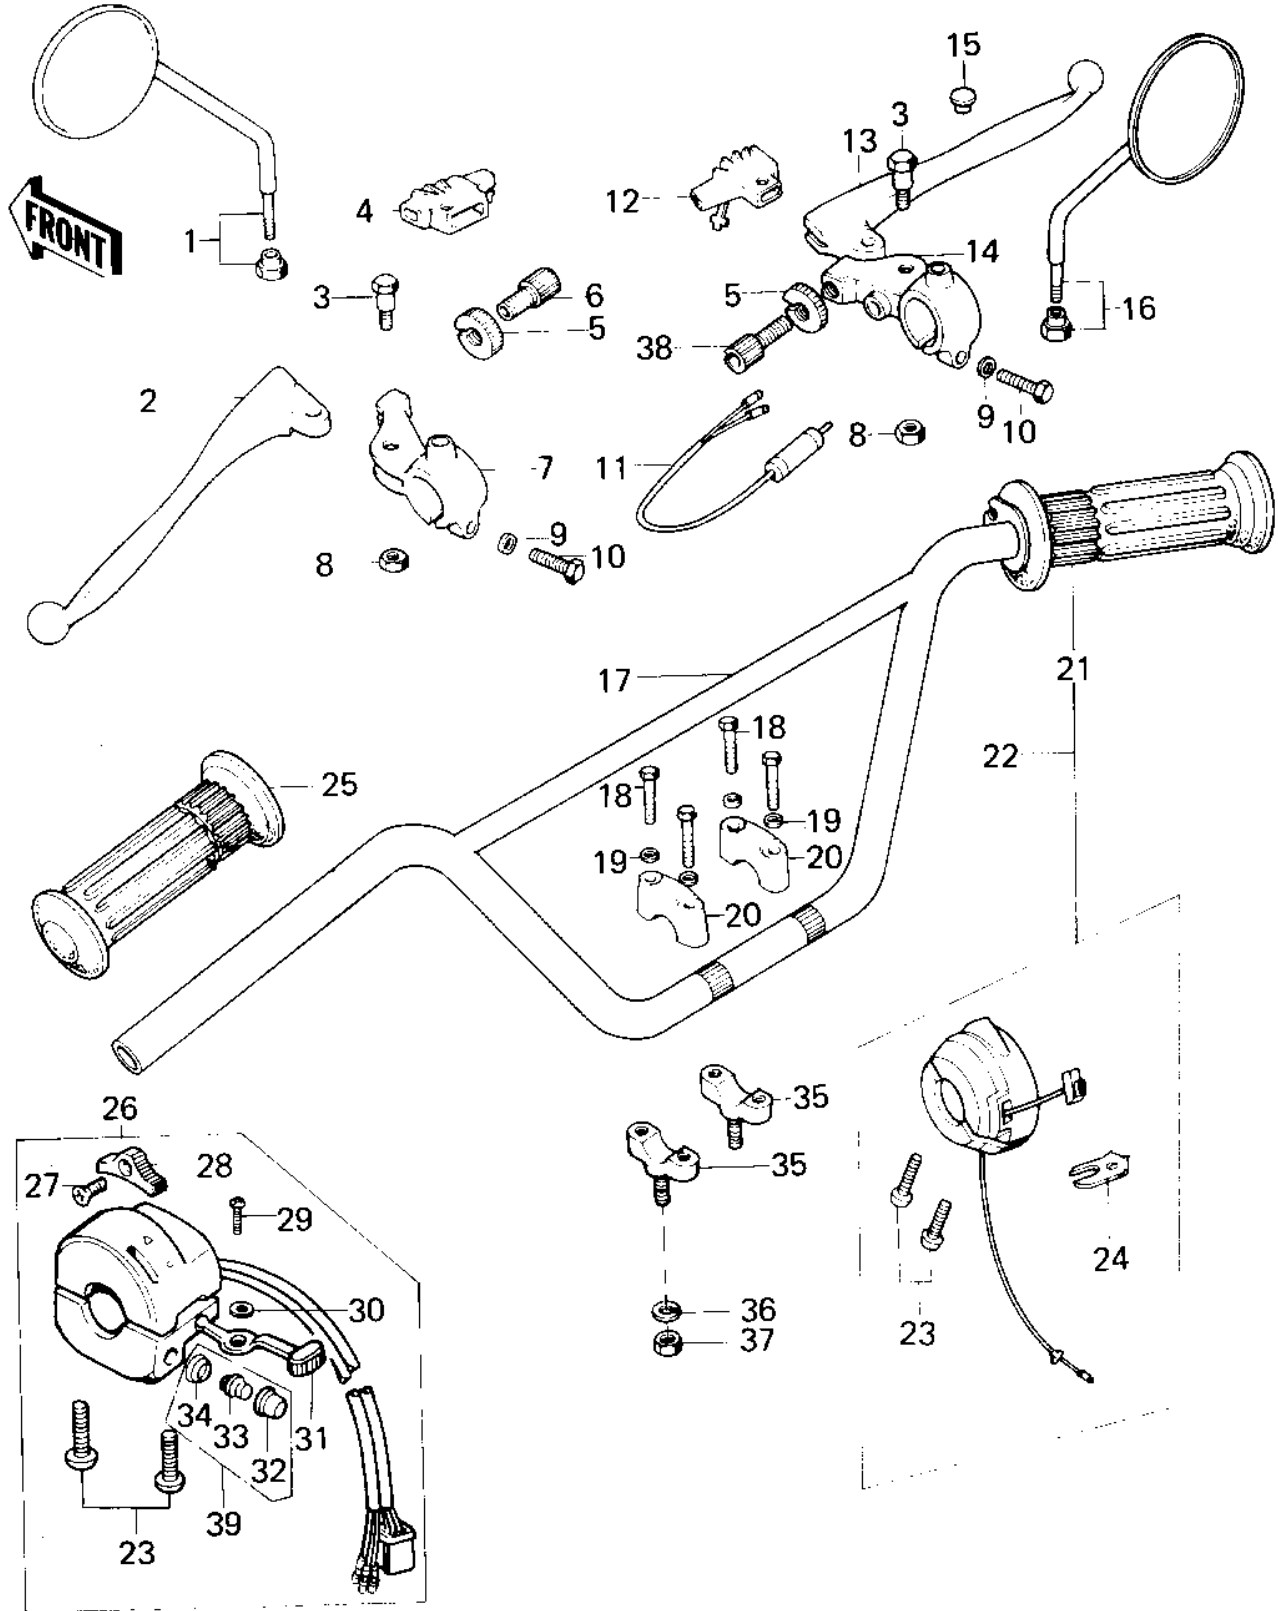

1978 KM100-A3A PARTS DIAGRAM

HANDLEBAR (KM100-A1-A4)

1978 KM100-A3A PARTS LIST

HANDLEBAR (KM100-A1-A4)

ITEM NAME	PART NUMBER	QUANTITY
REAR VIEW MIRROR,L.H (Ref # 1)	56003-009	
LEVER-CLUTCH (Ref # 2)	46092-015	
BOLT,HEX HEAD,5X22 (Ref # 3)	92007-046	
BOOTS,LEVER HOLDER (Ref # 4)	49006-1017	
NUT-LOCK (Ref # 5)	46056-005	
SCREW CABLE ADJUST (Ref # 6)	46055-003	
HOLDER-CLUTCH LEV,BLK (Ref # 7)	46094-011-21	
NUT-LOCK,5MM (Ref # 8)	92019-014	
WASHER PLAIN 6MM (Ref # 9)	410B0600	
BOLT HEX HEAD 6X25 (Ref # 10)	110N0625	
SWITCH-FR. BRAKE LAMP (Ref # 11)	27021-004	
BOOTS,LEVER HOLDER (Ref # 12)	49006-1017	
LEVER FRONT BRAKE (Ref # 13)	46058-004	
HOLDER-FR BRK LEV,BLK (Ref # 14)	46060-009-21	
CAP-RR VIEW MIRROR (Ref # 15)	92102-009	
REAR VIEW MIRROR,R.H (Ref # 16)	56002-020	
HANDLEBAR (Ref # 17)	46004-024	
BOLT 8X38 (Ref # 18)	92001-1405	
WASHER SPRING 8MM (Ref # 19)	461F0800	
HOLDER UPPER HANDLEBAR (Ref # 20)	46012-004	
GRIP ASSY,THROTTLE (Ref # 21)	46019-039	
CASE ASSY,R.H (Ref # 22)	46018-047	
SCREW-PAN-CROS,5X25 (Ref # 23)	220B0525	
HOLDER,CONTROL (Ref # 24)	46037-024	
RUBBER,L.H GRIP (Ref # 25)	46075-029	
CASE ASSY,L.H (Ref # 26)	46091-040	
SCREW CNTSNK HD 3X8 (Ref # 27)	221B0308A	
KNOB-L.H SWITCH (Ref # 28)	46044-011	
SCREW PAN HEAD 3X5 (Ref # 29)	220B0305A	

1978 KM100-A3A PARTS LIST

HANDLEBAR (KM100-A1-A4)

ITEM NAME	PART NUMBER	QUANTITY
WASHER (Ref # 30)	92095-010	
KNOB-SWITCH (Ref # 31)	46044-010	
SWITCH ASSY,HORN BUTN (Ref # 32)	27010-1009	
SWITCH ASSY,HORN BUTN (Ref # 33)	27010-1009	
SWITCH ASSY,HORN BUTN (Ref # 34)	27010-1009	
HOLDER,HANDLEBAR,BUFF (Ref # 35)	46012-002-80	
WASHER SPRING 10MM (Ref # 36)	461F1000	
NUT, 10 M/M (Ref # 37)	314B1000	
SCREW,CABLE ADJUST (Ref # 38)	46055-010	
SWITCH ASSY,HORN BUTN (Ref # 39)	27010-1009	