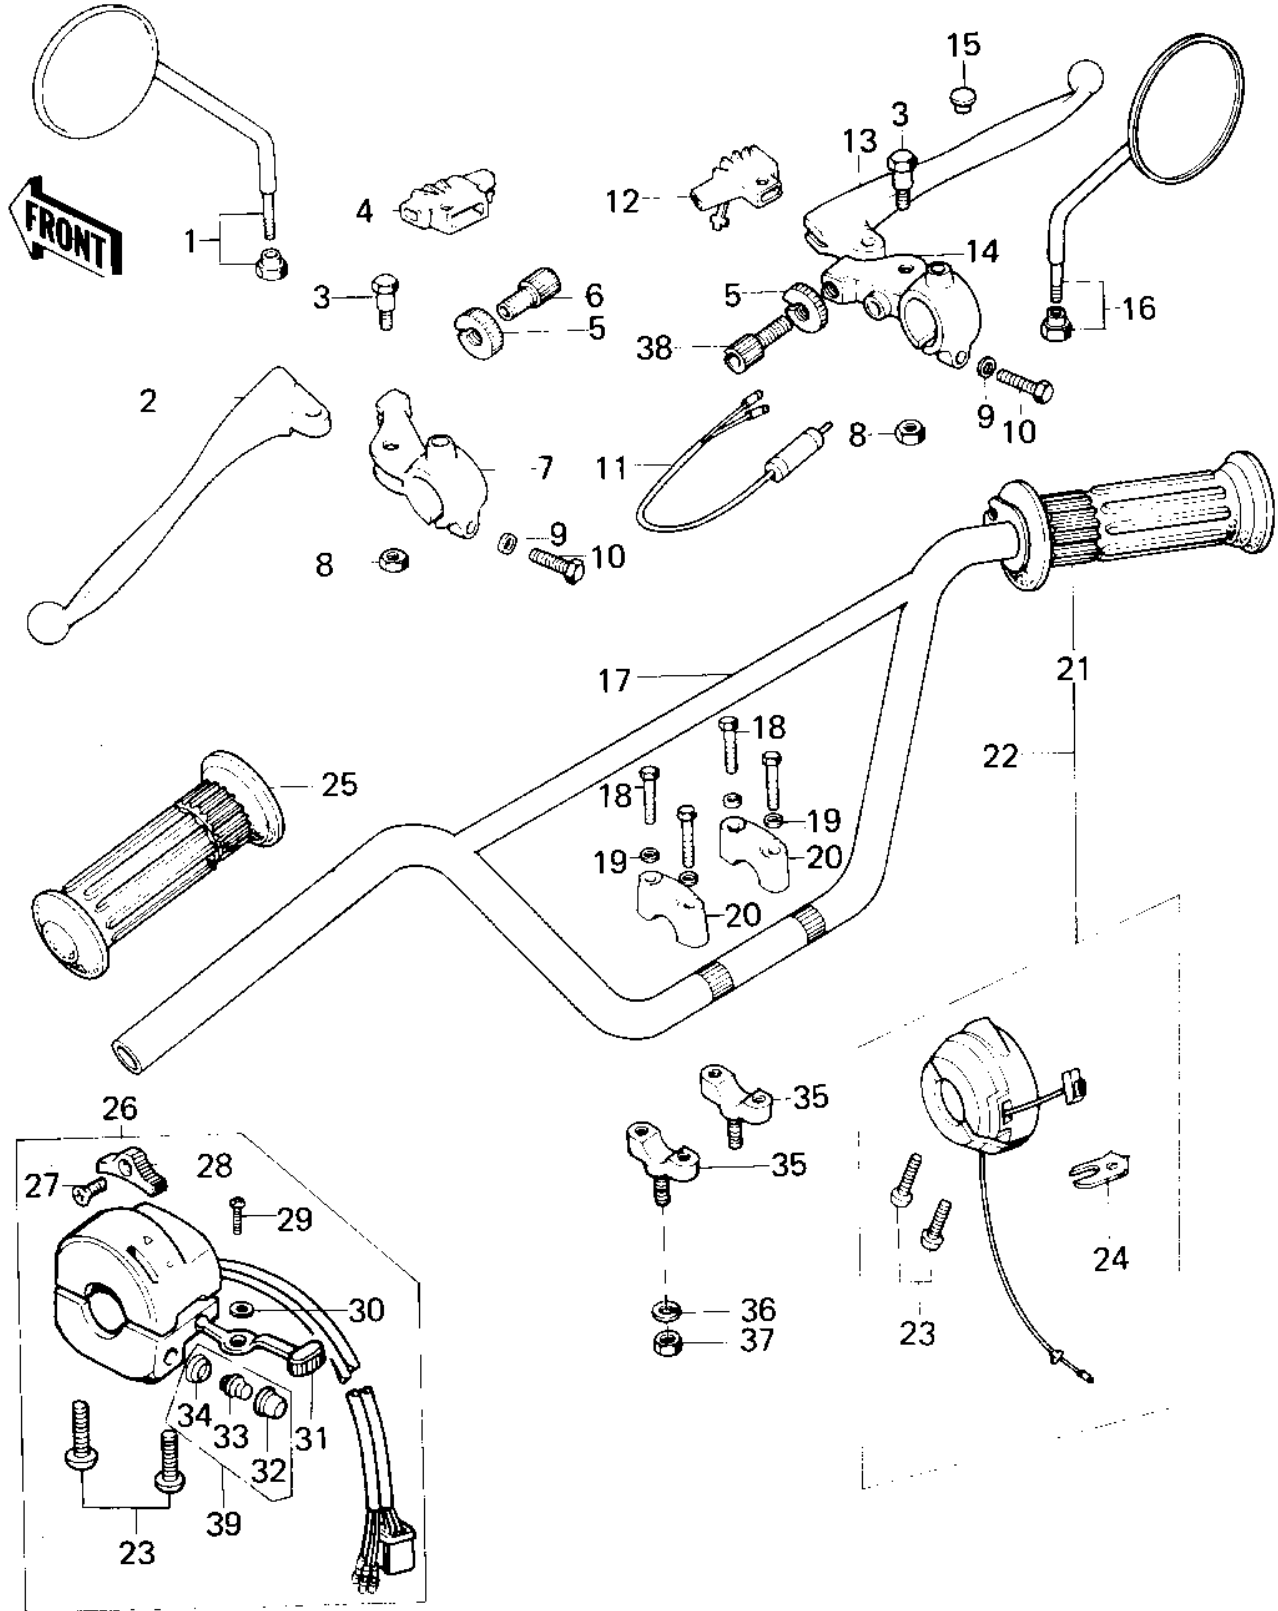

# 1978 KM100-A3A PARTS DIAGRAM

HANDLEBAR (KM100-A1-A4)

# 1978 KM100-A3A PARTS LIST

## HANDLEBAR (KM100-A1-A4)

ITEM NAME	PART NUMBER	QUANTITY
REAR VIEW MIRROR,L.H (Ref # 1)	56003-009	
LEVER-CLUTCH (Ref # 2)	46092-015	
BOLT,HEX HEAD,5X22 (Ref # 3)	92007-046	
BOOTS,LEVER HOLDER (Ref # 4)	49006-1017	
NUT-LOCK (Ref # 5)	46056-005	
SCREW CABLE ADJUST (Ref # 6)	46055-003	
HOLDER-CLUTCH LEV,BLK (Ref # 7)	46094-011-21	
NUT-LOCK,5MM (Ref # 8)	92019-014	
WASHER PLAIN 6MM (Ref # 9)	410B0600	
BOLT HEX HEAD 6X25 (Ref # 10)	110N0625	
SWITCH-FR. BRAKE LAMP (Ref # 11)	27021-004	
BOOTS,LEVER HOLDER (Ref # 12)	49006-1017	
LEVER FRONT BRAKE (Ref # 13)	46058-004	
HOLDER-FR BRK LEV,BLK (Ref # 14)	46060-009-21	
CAP-RR VIEW MIRROR (Ref # 15)	92102-009	
REAR VIEW MIRROR,R.H (Ref # 16)	56002-020	
HANDLEBAR (Ref # 17)	46004-024	
BOLT 8X38 (Ref # 18)	92001-1405	
WASHER SPRING 8MM (Ref # 19)	461F0800	
HOLDER UPPER HANDLEBAR (Ref # 20)	46012-004	
GRIP ASSY,THROTTLE (Ref # 21)	46019-039	
CASE ASSY,R.H (Ref # 22)	46018-047	
SCREW-PAN-CROS,5X25 (Ref # 23)	220B0525	
HOLDER,CONTROL (Ref # 24)	46037-024	
RUBBER,L.H GRIP (Ref # 25)	46075-029	
CASE ASSY,L.H (Ref # 26)	46091-040	
SCREW CNTSNK HD 3X8 (Ref # 27)	221B0308A	
KNOB-L.H SWITCH (Ref # 28)	46044-011	
SCREW PAN HEAD 3X5 (Ref # 29)	220B0305A	

### HANDLEBAR (KM100-A1-A4)

ITEM NAME	PART NUMBER	QUANTITY
WASHER (Ref # 30)	92095-010	
KNOB-SWITCH (Ref # 31)	46044-010	
SWITCH ASSY,HORN BUTN (Ref # 32)	27010-1009	
SWITCH ASSY,HORN BUTN (Ref # 33)	27010-1009	
SWITCH ASSY,HORN BUTN (Ref # 34)	27010-1009	
HOLDER,HANDLEBAR,BUFF (Ref # 35)	46012-002-80	
WASHER SPRING 10MM (Ref # 36)	461F1000	
NUT, 10 M/M (Ref # 37)	314B1000	
SCREW,CABLE ADJUST (Ref # 38)	46055-010	
SWITCH ASSY,HORN BUTN (Ref # 39)	27010-1009	