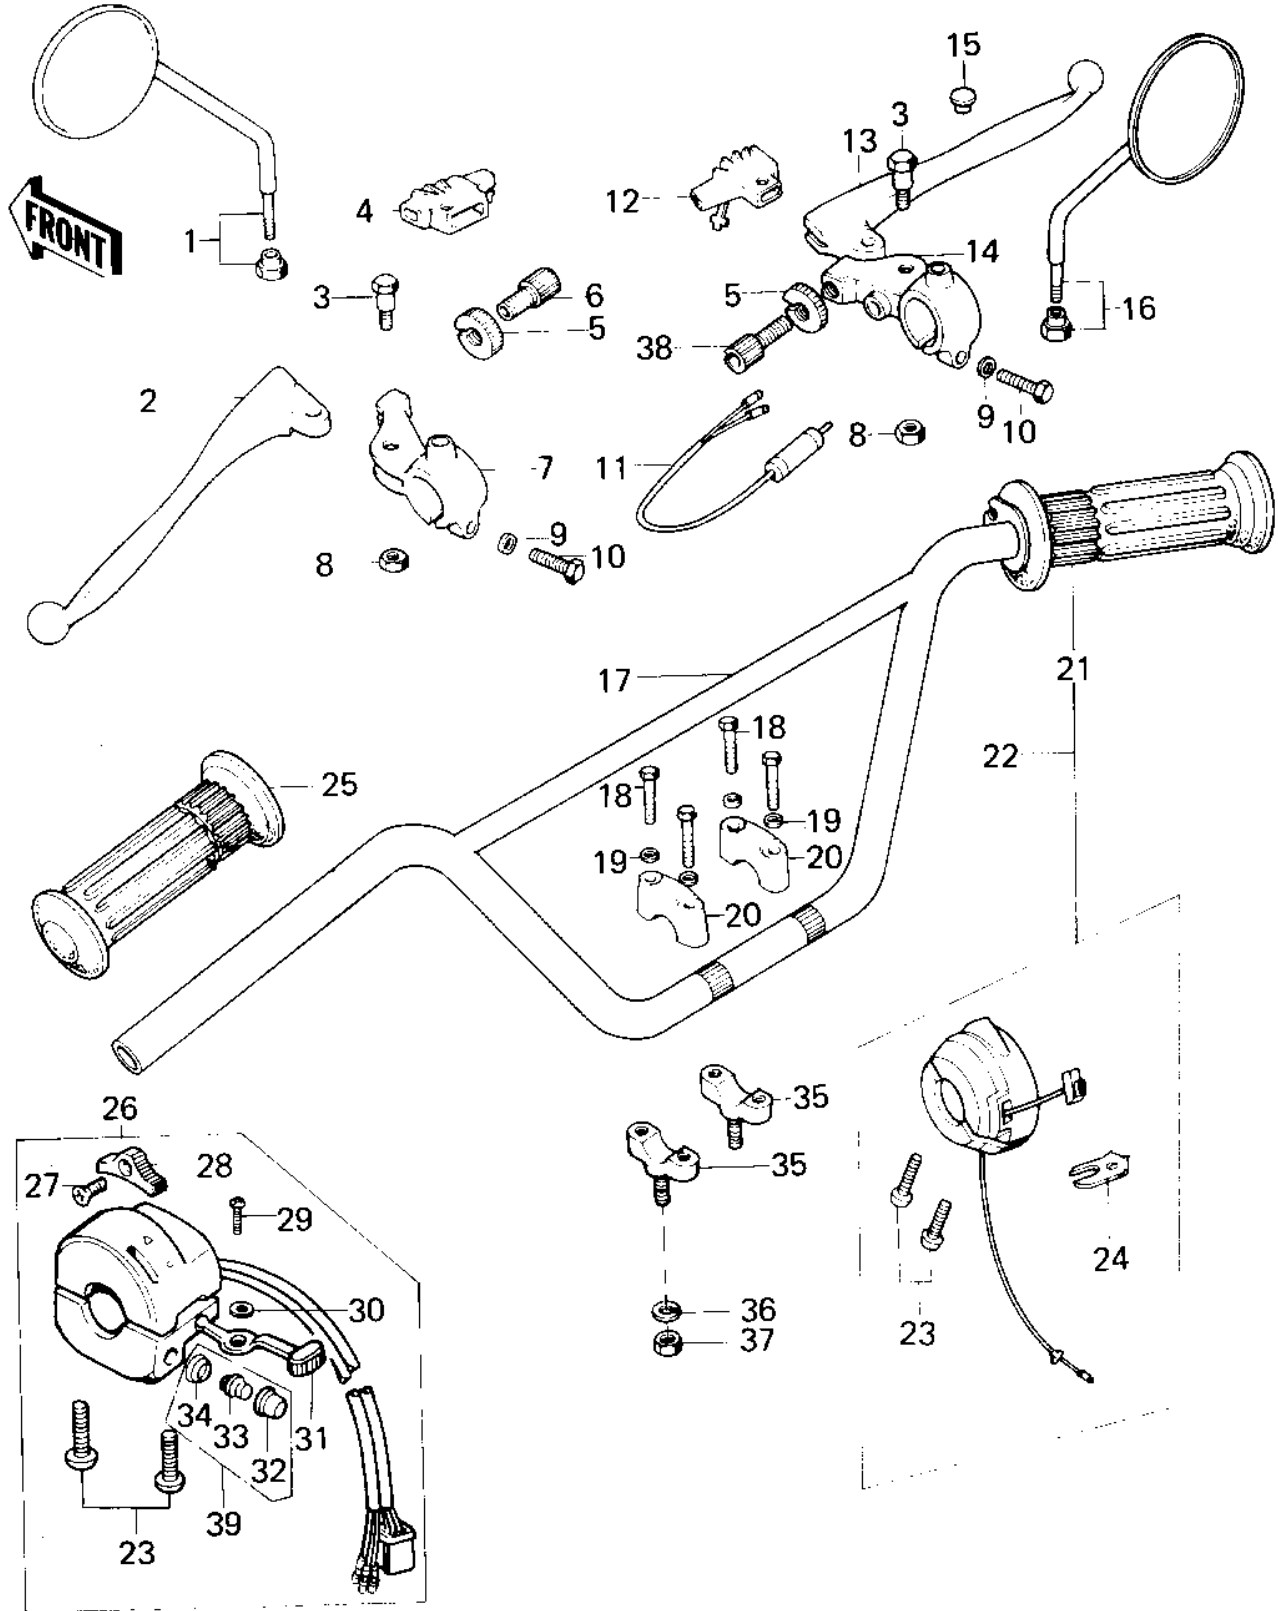

1979 KM100-A4 PARTS DIAGRAM

HANDLEBAR (KM100-A1-A4)

1979 KM100-A4 PARTS LIST

HANDLEBAR (KM100-A1-A4)

ITEM NAME	PART NUMBER	QUANTITY
REAR VIEW MIRROR,L.H (Ref # 1)	56003-009	
LEVER-CLUTCH (Ref # 2)	46092-015	
BOLT,HEX HEAD,5X22 (Ref # 3)	92007-046	
BOOTS,LEVER HOLDER (Ref # 4)	49006-1017	
NUT-LOCK (Ref # 5)	46056-005	
SCREW CABLE ADJUST (Ref # 6)	46055-003	
HOLDER-CLUTCH LEV,BLK (Ref # 7)	46094-011-21	
NUT-LOCK,5MM (Ref # 8)	92019-014	
WASHER PLAIN 6MM (Ref # 9)	410B0600	
BOLT HEX HEAD 6X25 (Ref # 10)	110N0625	
SWITCH-FR. BRAKE LAMP (Ref # 11)	27021-004	
BOOTS,LEVER HOLDER (Ref # 12)	49006-1017	
LEVER FRONT BRAKE (Ref # 13)	46058-004	
HOLDER-FR BRK LEV,BLK (Ref # 14)	46060-009-21	
CAP-RR VIEW MIRROR (Ref # 15)	92102-009	
REAR VIEW MIRROR,R.H (Ref # 16)	56002-020	
HANDLEBAR (Ref # 17)	46004-024	
BOLT 8X38 (Ref # 18)	92001-1405	
WASHER SPRING 8MM (Ref # 19)	461F0800	
HOLDER UPPER HANDLEBAR (Ref # 20)	46012-004	
GRIP ASSY,THROTTLE (Ref # 21)	46019-039	
CASE ASSY,R.H (Ref # 22)	46018-047	
SCREW-PAN-CROS,5X25 (Ref # 23)	220B0525	
HOLDER,CONTROL (Ref # 24)	46037-024	
RUBBER,L.H GRIP (Ref # 25)	46075-029	
CASE ASSY,L.H (Ref # 26)	46091-040	
SCREW CNTSNK HD 3X8 (Ref # 27)	221B0308A	
KNOB-L.H SWITCH (Ref # 28)	46044-011	
SCREW PAN HEAD 3X5 (Ref # 29)	220B0305A	

1979 KM100-A4 PARTS LIST

HANDLEBAR (KM100-A1-A4)

ITEM NAME	PART NUMBER	QUANTITY
WASHER (Ref # 30)	92095-010	
KNOB-SWITCH (Ref # 31)	46044-010	
SWITCH ASSY,HORN BUTN (Ref # 32)	27010-1009	
SWITCH ASSY,HORN BUTN (Ref # 33)	27010-1009	
SWITCH ASSY,HORN BUTN (Ref # 34)	27010-1009	
HOLDER,HANDLEBAR,BUFF (Ref # 35)	46012-002-80	
WASHER SPRING 10MM (Ref # 36)	461F1000	
NUT, 10 M/M (Ref # 37)	314B1000	
SCREW,CABLE ADJUST (Ref # 38)	46055-010	
SWITCH ASSY,HORN BUTN (Ref # 39)	27010-1009	