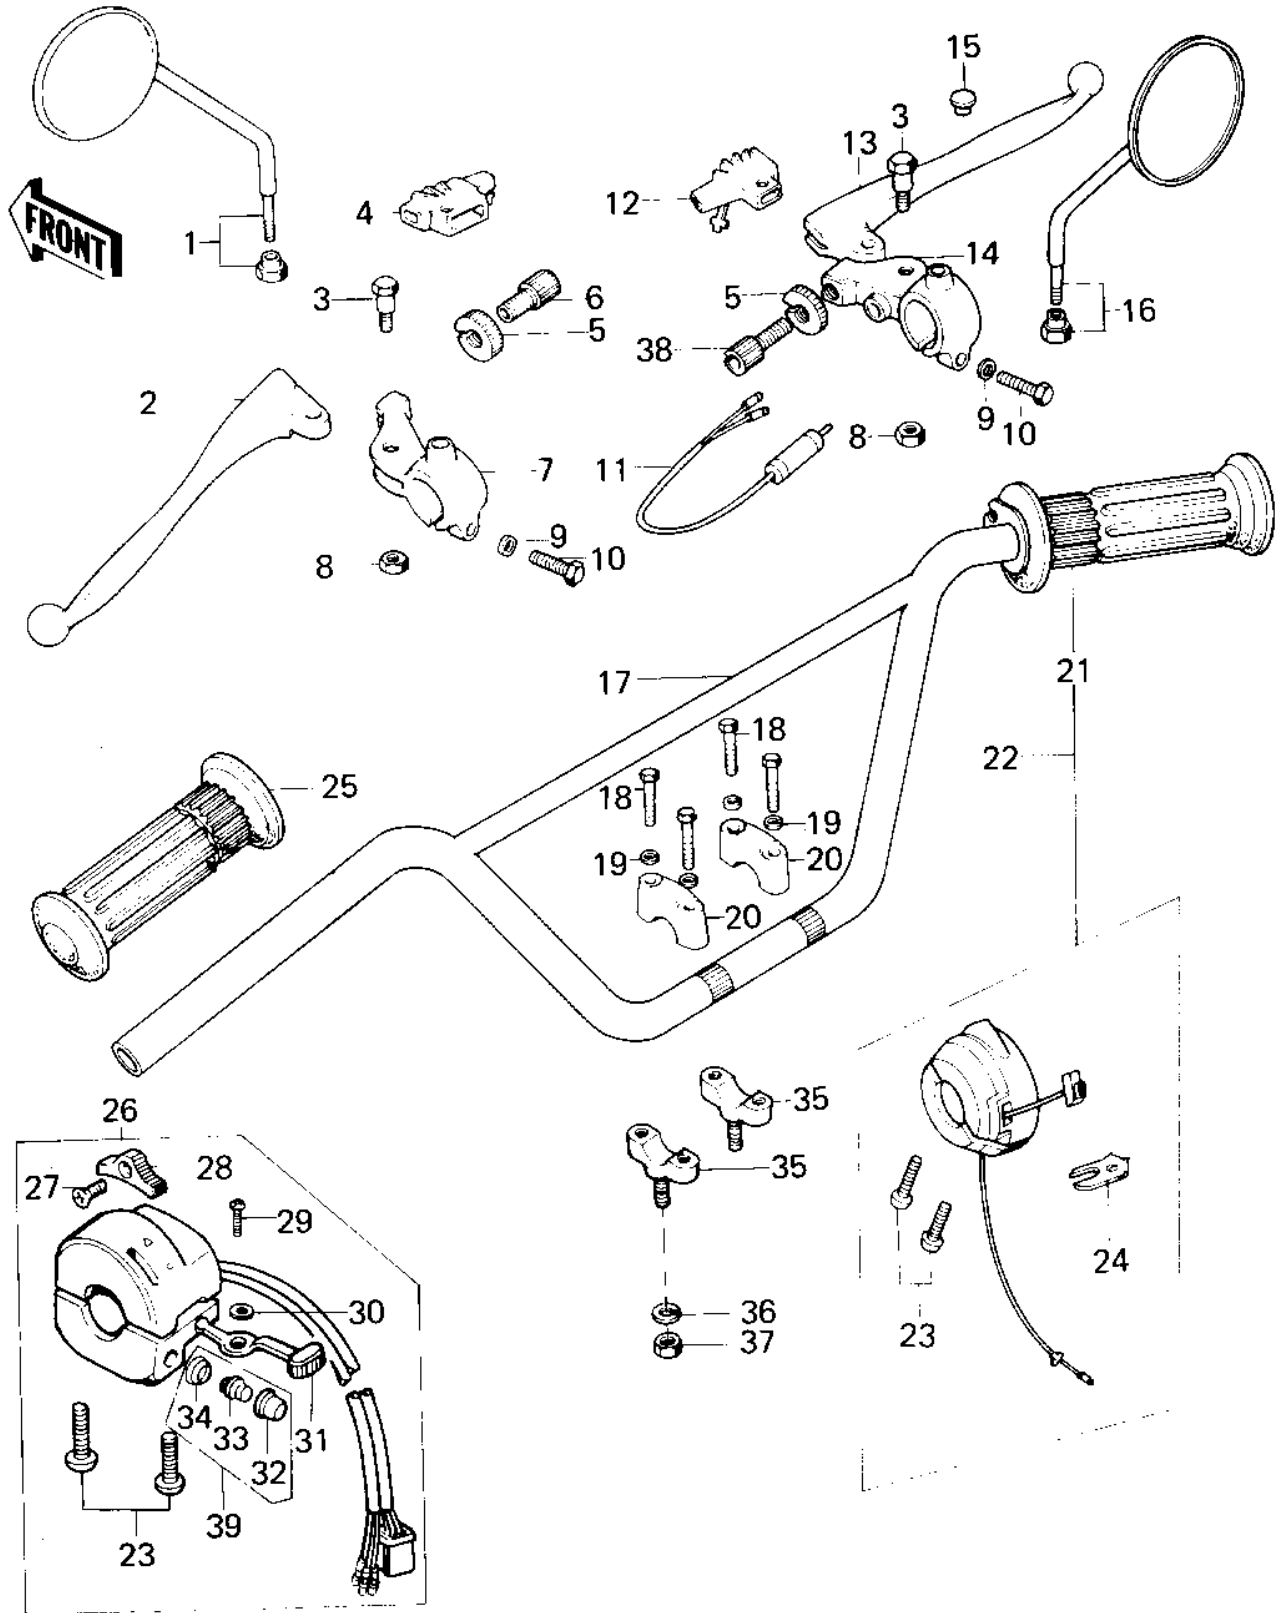

1981 KM100 PARTS DIAGRAM

HANDLEBAR (KM100-A1-A4)

1981 KM100 PARTS LIST

HANDLEBAR (KM100-A1-A4)

ITEM NAME	PART NUMBER	QUANTITY
REAR VIEW MIRROR,L.H (Ref # 1)	56003-009	1
LEVER-CLUTCH (Ref # 2)	46092-015	1
BOLT,HEX HEAD,5X22 (Ref # 3)	92007-046	2
BOOTS,LEVER HOLDER (Ref # 4)	49006-1017	1
NUT-LOCK (Ref # 5)	46056-005	2
SCREW CABLE ADJUST (Ref # 6)	46055-003	1
HOLDER-CLUTCH LEV,BLK (Ref # 7)	46094-011-21	1
NUT-LOCK,5MM (Ref # 8)	92019-014	2
WASHER PLAIN 6MM (Ref # 9)	410B0600	2
BOLT HEX HEAD 6X25 (Ref # 10)	110N0625	2
SWITCH-FR. BRAKE LAMP (Ref # 11)	27021-004	1
BOOTS,LEVER HOLDER (Ref # 12)	49006-1017	1
LEVER FRONT BRAKE (Ref # 13)	46058-004	1
HOLDER-FR BRK LEV,BLK (Ref # 14)	46060-009-21	1
CAP-RR VIEW MIRROR (Ref # 15)	92102-009	(1
REAR VIEW MIRROR,R.H (Ref # 16)	56002-020	(1
HANDLEBAR (Ref # 17)	46004-024	1
BOLT 8X38 (Ref # 18)	92001-1405	4
WASHER SPRING 8MM (Ref # 19)	461F0800	4
HOLDER UPPER HANDLEBAR (Ref # 20)	46012-004	2
GRIP ASSY,THROTTLE (Ref # 21)	46019-039	1
CASE ASSY,R.H (Ref # 22)	46018-047	1
SCREW-PAN-CROS,5X25 (Ref # 23)	220B0525	4
HOLDER,CONTROL (Ref # 24)	46037-024	1
RUBBER,L.H GRIP (Ref # 25)	46075-029	1
CASE ASSY,L.H (Ref # 26)	46091-040	1
SCREW CNTSNK HD 3X8 (Ref # 27)	221B0308A	1
KNOB-L.H SWITCH (Ref # 28)	46044-011	1
SCREW PAN HEAD 3X5 (Ref # 29)	220B0305A	1

1981 KM100 PARTS LIST

HANDLEBAR (KM100-A1-A4)

ITEM NAME	PART NUMBER	QUANTITY
WASHER (Ref # 30)	92095-010	1
KNOB-SWITCH (Ref # 31)	46044-010	1
SWITCH ASSY,HORN BUTN (Ref # 32)	27010-1009	1
SWITCH ASSY,HORN BUTN (Ref # 33)	27010-1009	1
SWITCH ASSY,HORN BUTN (Ref # 34)	27010-1009	1
HOLDER,HANDLEBAR,BUFF (Ref # 35)	46012-002-80	2
WASHER SPRING 10MM (Ref # 36)	461F1000	2
NUT, 10 M/M (Ref # 37)	314B1000	2
SCREW,CABLE ADJUST (Ref # 38)	46055-010	1
SWITCH ASSY,HORN BUTN (Ref # 39)	27010-1009	1