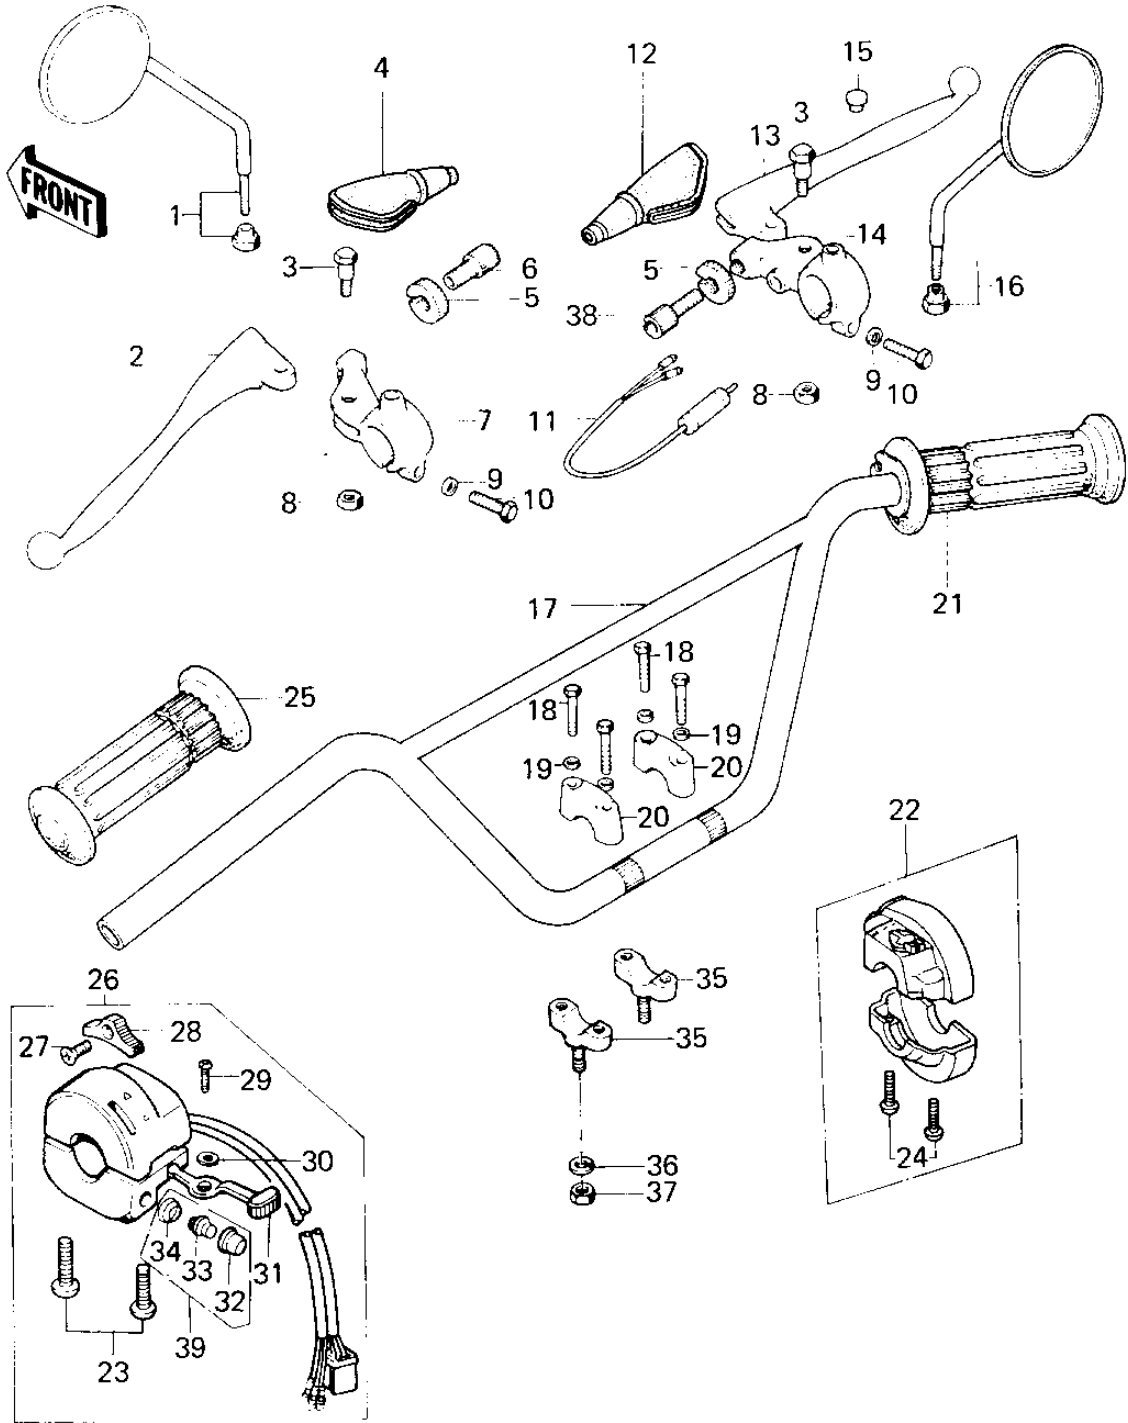

1977 KM100-A2 PARTS DIAGRAM

HANDLEBAR (KM100-A6/A7)

1977 KM100-A2 PARTS LIST

HANDLEBAR (KM100-A6/A7)

ITEM NAME	PART NUMBER	QUANTITY
REAR VIEW MIRROR,L.H (Ref # 1)	56003-009	
LEVER-CLUTCH (Ref # 2)	46092-015	
BOLT,HEX HEAD,5X22 (Ref # 3)	92007-046	
BOOTS,LEVER HOLDER (Ref # 4)	49006-1017	
NUT-LOCK (Ref # 5)	46056-005	
SCREW CABLE ADJUST (Ref # 6)	46055-003	
HOLDER-CLUTCH LEV,BLK (Ref # 7)	46094-011-21	
NUT-LOCK,5MM (Ref # 8)	92019-014	
WAHSER, PLAIN, 6 M/M (Ref # 9)	410B0600	
BOLT HEX HEAD 6X25 (Ref # 10)	110N0625	
SWITCH-FR. BRAKE LAMP (Ref # 11)	27021-004	
BOOTS,LEVER HOLDER (Ref # 12)	49006-1017	
LEVER, FRONT BRAKE (Ref # 13)	46058-004	
HOLDER-FR BRK LEV,BLK (Ref # 14)	46060-009-21	
CAP-RR VIEW MIRROR (Ref # 15)	92102-009	
REAR VIEW MIRROR,R.H (Ref # 16)	56002-020	
HANDLEBAR (Ref # 17)	46004-024	
BOLT HEX HEAD 8X35 (Ref # 18)	110N0835	
BOLT HEX HEAD (Ref # 18)	114N0835	
WASHER SPRING 8MM (Ref # 19)	461F0800	
HOLDER UPPER HANDLEBAR (Ref # 20)	46012-004	
GRIP ASSY,THROTTLE (Ref # 21)	46019-1005	
HOUSING ASSY,CONT,R.H (Ref # 22)	46091-1041	
SCREW, PAN HEAD, 5 X 25 (Ref # 23)	220B0525A	
SCREW PAN HEAD 5X18 (Ref # 24)	220B0518	
GRIP,L.H. (Ref # 25)	46075-1004	
CASE ASSY,L.H (Ref # 26)	46091-040	
SCREW CNTSNK HD 3X8 (Ref # 27)	221B0308A	
KNOB-L.H SWITCH (Ref # 28)	46044-011	

1977 KM100-A2 PARTS LIST

HANDLEBAR (KM100-A6/A7)

ITEM NAME	PART NUMBER	QUANTITY
SCREW PAN HEAD 3X5 (Ref # 29)	220B0305A	
WASHER (Ref # 30)	92095-010	
KNOB-SWITCH (Ref # 31)	46044-010	
SWITCH ASSY,HORN BUTN (Ref # 32)	27010-1009	
SWITCH ASSY,HORN BUTN (Ref # 33)	27010-1009	
SWITCH ASSY,HORN BUTN (Ref # 34)	27010-1009	
HOLDER,HANDLEBAR,BUFF (Ref # 35)	46012-002-80	
WASHER SPRING 10MM (Ref # 36)	461F1000	
NUT, 10 M/M (Ref # 37)	314B1000	
SCREW,CABLE ADJUST (Ref # 38)	46055-010	
SWITCH ASSY,HORN BUTN (Ref # 39)	27010-1009	