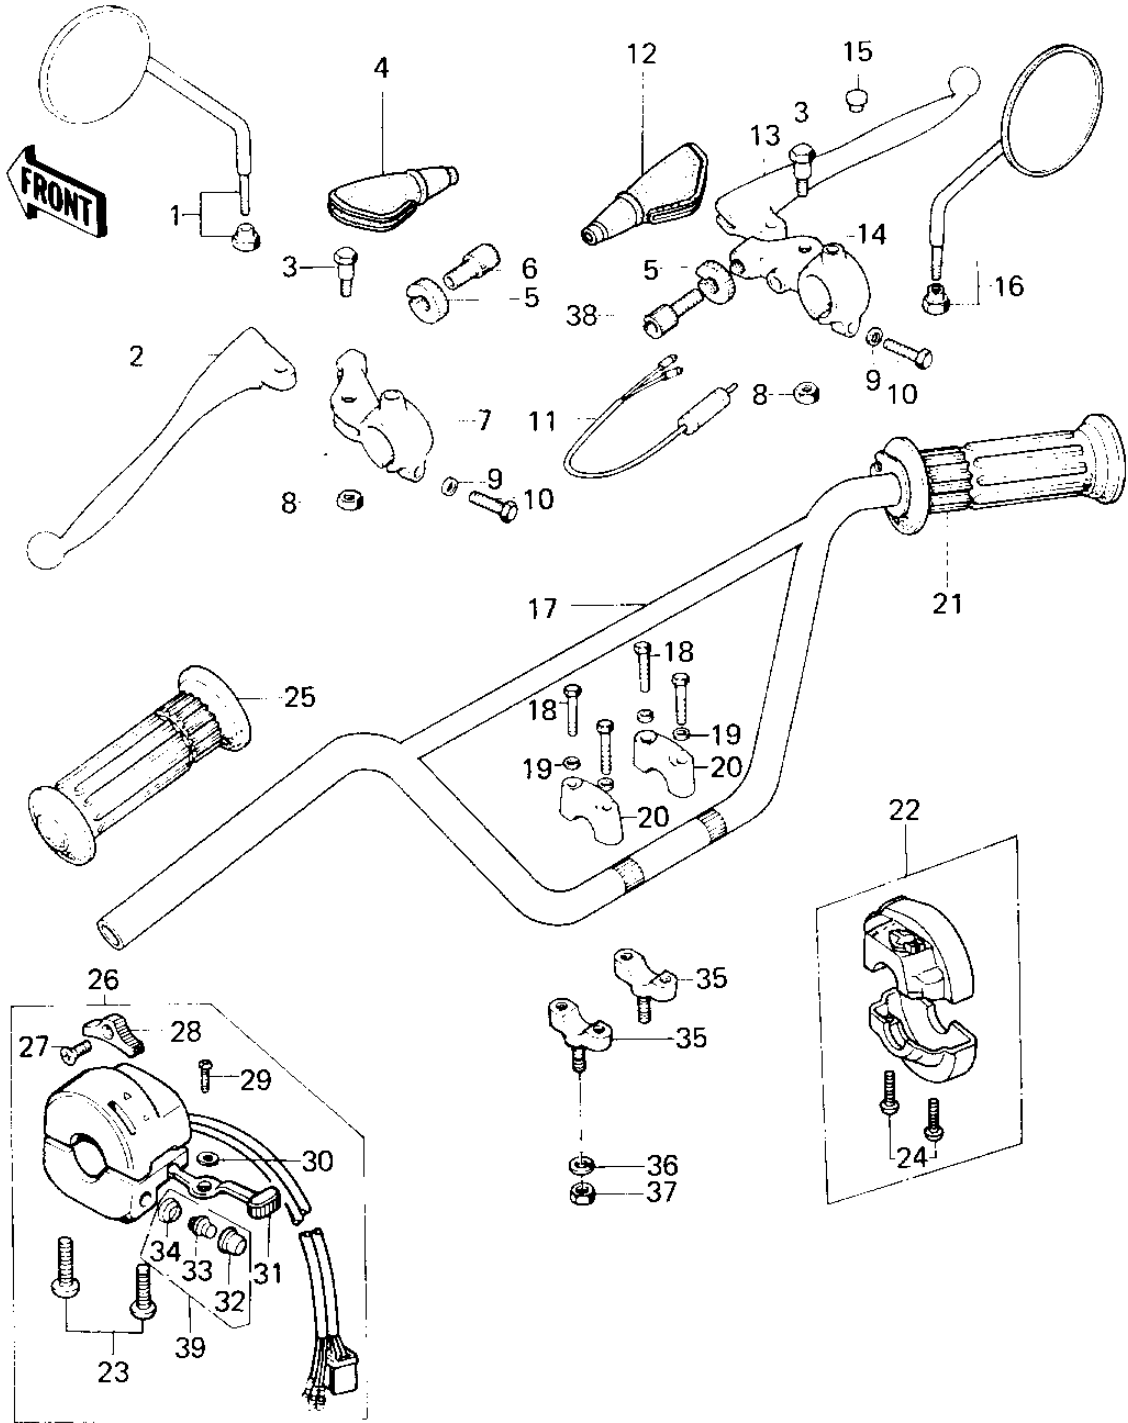

1978 KM100-A3 PARTS DIAGRAM

HANDLEBAR (KM100-A6/A7)

1978 KM100-A3 PARTS LIST

HANDLEBAR (KM100-A6/A7)

ITEM NAME	PART NUMBER	QUANTITY
REAR VIEW MIRROR,L.H (Ref # 1)	56003-009	
LEVER-CLUTCH (Ref # 2)	46092-015	
BOLT,HEX HEAD,5X22 (Ref # 3)	92007-046	
BOOTS,LEVER HOLDER (Ref # 4)	49006-1017	
NUT-LOCK (Ref # 5)	46056-005	
SCREW CABLE ADJUST (Ref # 6)	46055-003	
HOLDER-CLUTCH LEV,BLK (Ref # 7)	46094-011-21	
NUT-LOCK,5MM (Ref # 8)	92019-014	
WAHSER, PLAIN, 6 M/M (Ref # 9)	410B0600	
BOLT HEX HEAD 6X25 (Ref # 10)	110N0625	
SWITCH-FR. BRAKE LAMP (Ref # 11)	27021-004	
BOOTS,LEVER HOLDER (Ref # 12)	49006-1017	
LEVER, FRONT BRAKE (Ref # 13)	46058-004	
HOLDER-FR BRK LEV,BLK (Ref # 14)	46060-009-21	
CAP-RR VIEW MIRROR (Ref # 15)	92102-009	
REAR VIEW MIRROR,R.H (Ref # 16)	56002-020	
HANDLEBAR (Ref # 17)	46004-024	
BOLT HEX HEAD 8X35 (Ref # 18)	110N0835	
BOLT HEX HEAD (Ref # 18)	114N0835	
WASHER SPRING 8MM (Ref # 19)	461F0800	
HOLDER UPPER HANDLBAR (Ref # 20)	46012-004	
GRIP ASSY,THROTTLE (Ref # 21)	46019-1005	
HOUSING ASSY,CONT,R.H (Ref # 22)	46091-1041	
SCREW, PAN HEAD, 5 X 25 (Ref # 23)	220B0525A	
SCREW PAN HEAD 5X18 (Ref # 24)	220B0518	
GRIP,L.H. (Ref # 25)	46075-1004	
CASE ASSY,L.H (Ref # 26)	46091-040	
SCREW CNTSNK HD 3X8 (Ref # 27)	221B0308A	
KNOB-L.H SWITCH (Ref # 28)	46044-011	

1978 KM100-A3 PARTS LIST

HANDLEBAR (KM100-A6/A7)

ITEM NAME	PART NUMBER	QUANTITY
SCREW PAN HEAD 3X5 (Ref # 29)	220B0305A	
WASHER (Ref # 30)	92095-010	
KNOB-SWITCH (Ref # 31)	46044-010	
SWITCH ASSY,HORN BUTN (Ref # 32)	27010-1009	
SWITCH ASSY,HORN BUTN (Ref # 33)	27010-1009	
SWITCH ASSY,HORN BUTN (Ref # 34)	27010-1009	
HOLDER,HANDLEBAR,BUFF (Ref # 35)	46012-002-80	
WASHER SPRING 10MM (Ref # 36)	461F1000	
NUT, 10 M/M (Ref # 37)	314B1000	
SCREW,CABLE ADJUST (Ref # 38)	46055-010	
SWITCH ASSY,HORN BUTN (Ref # 39)	27010-1009	