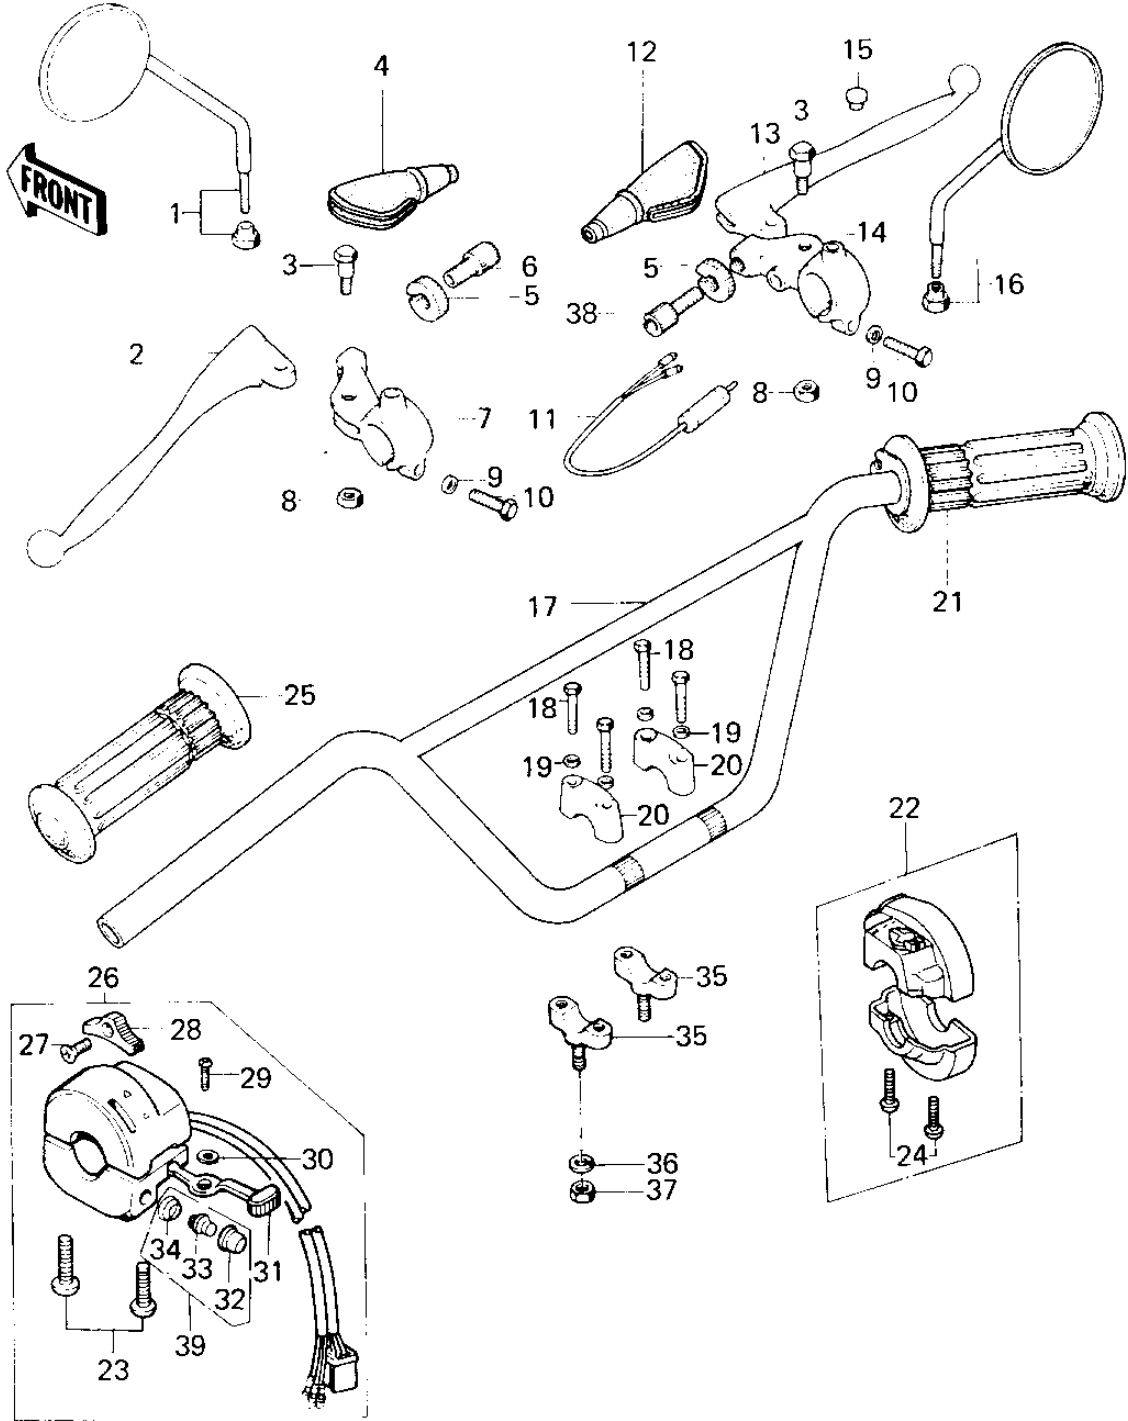

1979 KM100-A4 PARTS DIAGRAM

HANDLEBAR (KM100-A6/A7)

1979 KM100-A4 PARTS LIST

HANDLEBAR (KM100-A6/A7)

ITEM NAME	PART NUMBER	QUANTITY
REAR VIEW MIRROR,L.H (Ref # 1)	56003-009	
LEVER-CLUTCH (Ref # 2)	46092-015	
BOLT,HEX HEAD,5X22 (Ref # 3)	92007-046	
BOOTS,LEVER HOLDER (Ref # 4)	49006-1017	
NUT-LOCK (Ref # 5)	46056-005	
SCREW CABLE ADJUST (Ref # 6)	46055-003	
HOLDER-CLUTCH LEV,BLK (Ref # 7)	46094-011-21	
NUT-LOCK,5MM (Ref # 8)	92019-014	
WAHSER, PLAIN, 6 M/M (Ref # 9)	410B0600	
BOLT HEX HEAD 6X25 (Ref # 10)	110N0625	
SWITCH-FR. BRAKE LAMP (Ref # 11)	27021-004	
BOOTS,LEVER HOLDER (Ref # 12)	49006-1017	
LEVER, FRONT BRAKE (Ref # 13)	46058-004	
HOLDER-FR BRK LEV,BLK (Ref # 14)	46060-009-21	
CAP-RR VIEW MIRROR (Ref # 15)	92102-009	
REAR VIEW MIRROR,R.H (Ref # 16)	56002-020	
HANDLEBAR (Ref # 17)	46004-024	
BOLT HEX HEAD 8X35 (Ref # 18)	110N0835	
BOLT HEX HEAD (Ref # 18)	114N0835	
WASHER SPRING 8MM (Ref # 19)	461F0800	
HOLDER UPPER HANDLBAR (Ref # 20)	46012-004	
GRIP ASSY,THROTTLE (Ref # 21)	46019-1005	
HOUSING ASSY,CONT,R.H (Ref # 22)	46091-1041	
SCREW, PAN HEAD, 5 X 25 (Ref # 23)	220B0525A	
SCREW PAN HEAD 5X18 (Ref # 24)	220B0518	
GRIP,L.H. (Ref # 25)	46075-1004	
CASE ASSY,L.H (Ref # 26)	46091-040	
SCREW CNTSNK HD 3X8 (Ref # 27)	221B0308A	
KNOB-L.H SWITCH (Ref # 28)	46044-011	

1979 KM100-A4 PARTS LIST

HANDLEBAR (KM100-A6/A7)

ITEM NAME	PART NUMBER	QUANTITY
SCREW PAN HEAD 3X5 (Ref # 29)	220B0305A	
WASHER (Ref # 30)	92095-010	
KNOB-SWITCH (Ref # 31)	46044-010	
SWITCH ASSY,HORN BUTN (Ref # 32)	27010-1009	
SWITCH ASSY,HORN BUTN (Ref # 33)	27010-1009	
SWITCH ASSY,HORN BUTN (Ref # 34)	27010-1009	
HOLDER,HANDLEBAR,BUFF (Ref # 35)	46012-002-80	
WASHER SPRING 10MM (Ref # 36)	461F1000	
NUT, 10 M/M (Ref # 37)	314B1000	
SCREW,CABLE ADJUST (Ref # 38)	46055-010	
SWITCH ASSY,HORN BUTN (Ref # 39)	27010-1009	