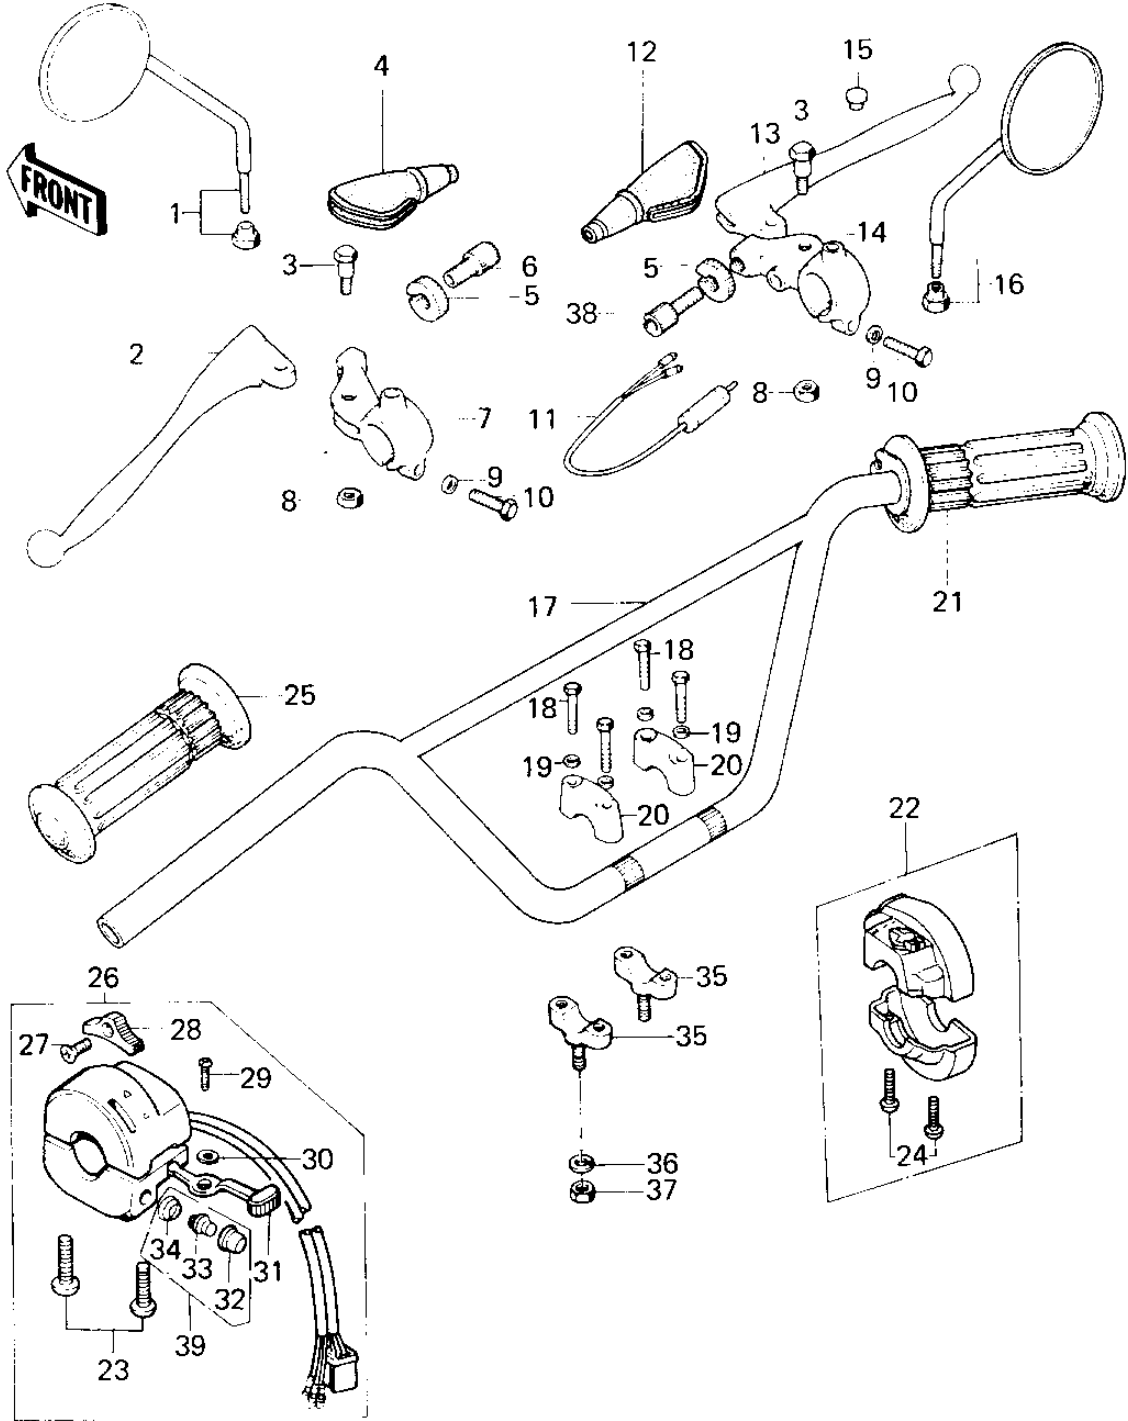

1980 KM100 PARTS DIAGRAM

HANDLEBAR (KM100-A6/A7)

1980 KM100 PARTS LIST

HANDLEBAR (KM100-A6/A7)

ITEM NAME	PART NUMBER	QUANTITY
REAR VIEW MIRROR,L.H (Ref # 1)	56003-009	1
LEVER-CLUTCH (Ref # 2)	46092-015	1
BOLT,HEX HEAD,5X22 (Ref # 3)	92007-046	2
BOOTS,LEVER HOLDER (Ref # 4)	49006-1017	1
NUT-LOCK (Ref # 5)	46056-005	2
SCREW CABLE ADJUST (Ref # 6)	46055-003	1
HOLDER-CLUTCH LEV,BLK (Ref # 7)	46094-011-21	1
NUT-LOCK,5MM (Ref # 8)	92019-014	2
WAHSER, PLAIN, 6 M/M (Ref # 9)	410B0600	2
BOLT HEX HEAD 6X25 (Ref # 10)	110N0625	2
SWITCH-FR. BRAKE LAMP (Ref # 11)	27021-004	1
BOOTS,LEVER HOLDER (Ref # 12)	49006-1017	1
LEVER, FRONT BRAKE (Ref # 13)	46058-004	1
HOLDER-FR BRK LEV,BLK (Ref # 14)	46060-009-21	1
CAP-RR VIEW MIRROR (Ref # 15)	92102-009	1
REAR VIEW MIRROR,R.H (Ref # 16)	56002-020	(1
HANDLEBAR (Ref # 17)	46004-024	1
BOLT HEX HEAD 8X35 (Ref # 18)	110N0835	4
BOLT HEX HEAD (Ref # 18)	114N0835	4
WASHER SPRING 8MM (Ref # 19)	461F0800	4
HOLDER UPPER HANDLEBAR (Ref # 20)	46012-004	2
GRIP ASSY,THROTTLE (Ref # 21)	46019-1005	1
HOUSING ASSY,CONT,R.H (Ref # 22)	46091-1041	1
SCREW, PAN HEAD, 5 X 25 (Ref # 23)	220B0525A	2
SCREW PAN HEAD 5X18 (Ref # 24)	220B0518	2
GRIP,L.H. (Ref # 25)	46075-1004	1
CASE ASSY,L.H (Ref # 26)	46091-040	1
SCREW CNTSNK HD 3X8 (Ref # 27)	221B0308A	1
KNOB-L.H SWITCH (Ref # 28)	46044-011	1

1980 KM100 PARTS LIST

HANDLEBAR (KM100-A6/A7)

ITEM NAME	PART NUMBER	QUANTITY
SCREW PAN HEAD 3X5 (Ref # 29)	220B0305A	1
WASHER (Ref # 30)	92095-010	1
KNOB-SWITCH (Ref # 31)	46044-010	1
SWITCH ASSY,HORN BUTN (Ref # 32)	27010-1009	1
SWITCH ASSY,HORN BUTN (Ref # 33)	27010-1009	1
SWITCH ASSY,HORN BUTN (Ref # 34)	27010-1009	1
HOLDER,HANDLEBAR,BUFF (Ref # 35)	46012-002-80	2
WASHER SPRING 10MM (Ref # 36)	461F1000	2
NUT, 10 M/M (Ref # 37)	314B1000	2
SCREW,CABLE ADJUST (Ref # 38)	46055-010	1
SWITCH ASSY,HORN BUTN (Ref # 39)	27010-1009	1