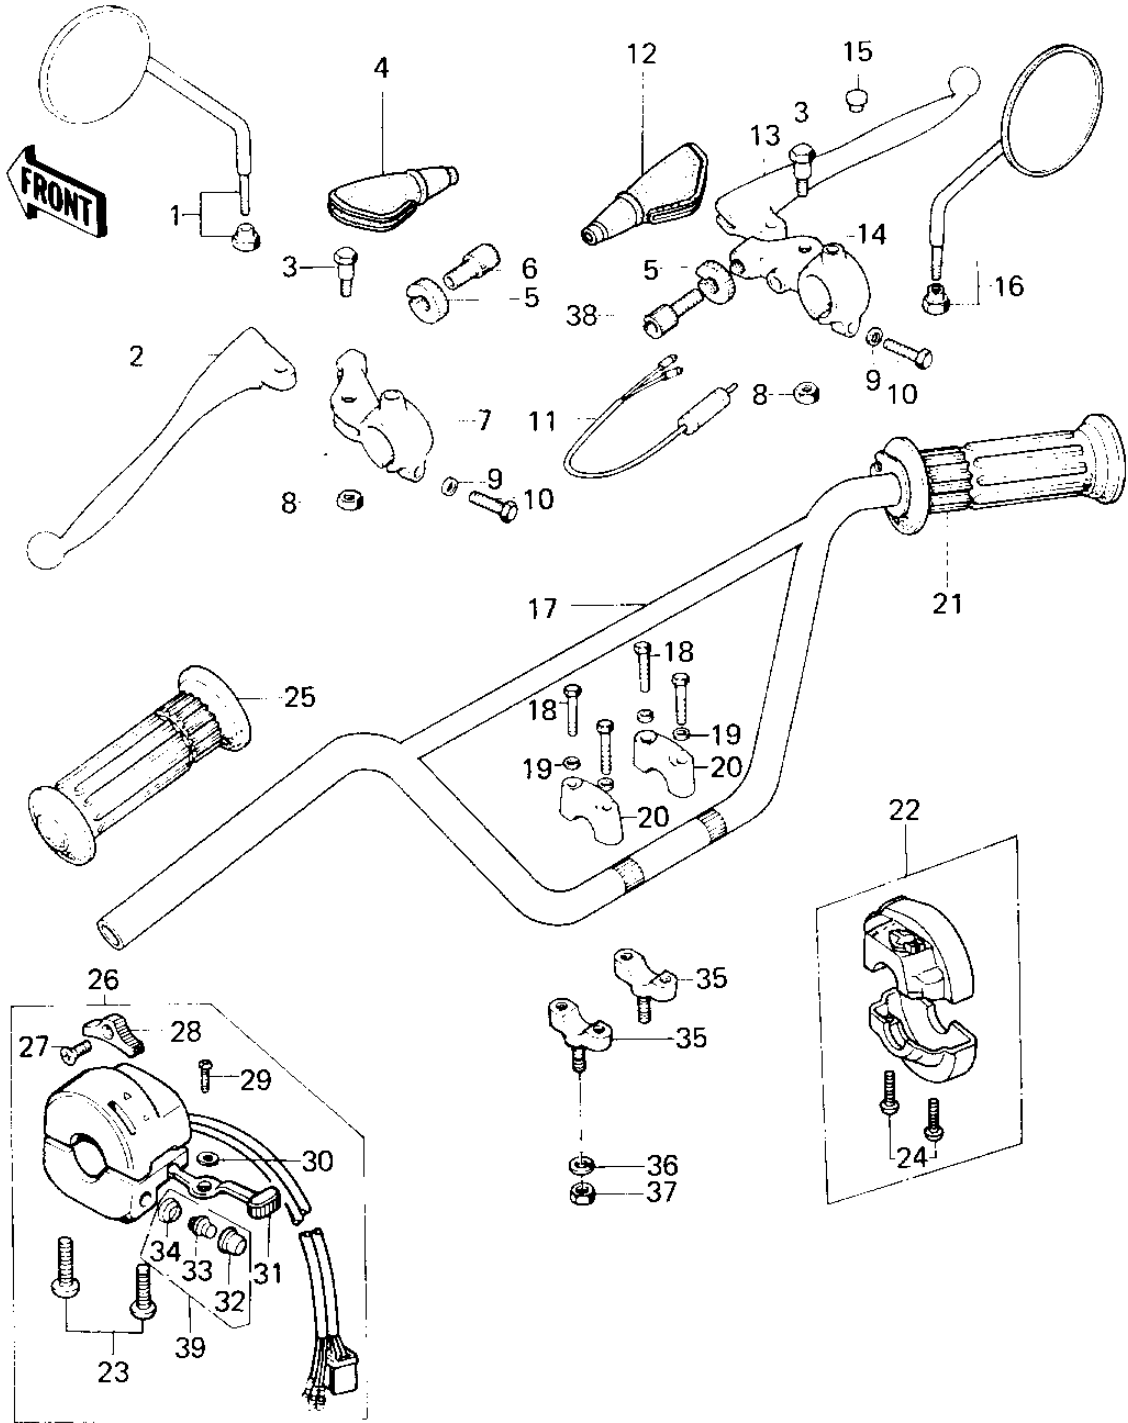

1980 KM100 PARTS DIAGRAM

HANDLEBAR (KM100-A6/A7)

1980 KM100 PARTS LIST

HANDLEBAR (KM100-A6/A7)

ITEM NAME	PART NUMBER	QUANTITY
REAR VIEW MIRROR,L.H (Ref # 1)	56003-009	1
LEVER-CLUTCH (Ref # 2)	46092-015	1
BOLT,HEX HEAD,5X22 (Ref # 3)	92007-046	2
BOOTS,LEVER HOLDER (Ref # 4)	49006-1017	1
NUT-LOCK (Ref # 5)	46056-005	2
SCREW CABLE ADJUST (Ref # 6)	46055-003	1
HOLDER-CLUTCH LEV,BLK (Ref # 7)	46094-011-21	1
NUT-LOCK,5MM (Ref # 8)	92019-014	2
WAHSER, PLAIN, 6 M/M (Ref # 9)	410B0600	2
BOLT HEX HEAD 6X25 (Ref # 10)	110N0625	2
SWITCH-FR. BRAKE LAMP (Ref # 11)	27021-004	1
BOOTS,LEVER HOLDER (Ref # 12)	49006-1017	1
LEVER, FRONT BRAKE (Ref # 13)	46058-004	1
HOLDER-FR BRK LEV,BLK (Ref # 14)	46060-009-21	1
CAP-RR VIEW MIRROR (Ref # 15)	92102-009	1
REAR VIEW MIRROR,R.H (Ref # 16)	56002-020	(1
HANDLEBAR (Ref # 17)	46004-024	1
BOLT HEX HEAD 8X35 (Ref # 18)	110N0835	4
BOLT HEX HEAD (Ref # 18)	114N0835	4
WASHER SPRING 8MM (Ref # 19)	461F0800	4
HOLDER UPPER HANDLBAR (Ref # 20)	46012-004	2
GRIP ASSY,THROTTLE (Ref # 21)	46019-1005	1
HOUSING ASSY,CONT,R.H (Ref # 22)	46091-1041	1
SCREW, PAN HEAD, 5 X 25 (Ref # 23)	220B0525A	2
SCREW PAN HEAD 5X18 (Ref # 24)	220B0518	2
GRIP,L.H. (Ref # 25)	46075-1004	1
CASE ASSY,L.H (Ref # 26)	46091-040	1
SCREW CNTSNK HD 3X8 (Ref # 27)	221B0308A	1
KNOB-L.H SWITCH (Ref # 28)	46044-011	1

1980 KM100 PARTS LIST

HANDLEBAR (KM100-A6/A7)

ITEM NAME	PART NUMBER	QUANTITY
SCREW PAN HEAD 3X5 (Ref # 29)	220B0305A	1
WASHER (Ref # 30)	92095-010	1
KNOB-SWITCH (Ref # 31)	46044-010	1
SWITCH ASSY,HORN BUTN (Ref # 32)	27010-1009	1
SWITCH ASSY,HORN BUTN (Ref # 33)	27010-1009	1
SWITCH ASSY,HORN BUTN (Ref # 34)	27010-1009	1
HOLDER,HANDLEBAR,BUFF (Ref # 35)	46012-002-80	2
WASHER SPRING 10MM (Ref # 36)	461F1000	2
NUT, 10 M/M (Ref # 37)	314B1000	2
SCREW,CABLE ADJUST (Ref # 38)	46055-010	1
SWITCH ASSY,HORN BUTN (Ref # 39)	27010-1009	1